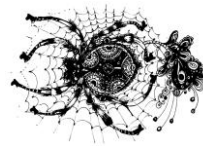

NATURE HUNTER: Let's go find some signs of awesome autumn!

Can you find all 10 items?
Tick them off as you find them

Chestnut

Pine cone

Evergreen leaf

Hazelnut

Branch covered in moss or lichen

Spider or other insect

5 different
leaves with
autumn
colours

Furry animal

Acorn

Bird

Did you find most of the 10 items? You're a brilliant Nature Hunter!
We would love to see a photo or drawing of your favourite autumn scene.
Send by Personal Message to 'Felixstowe Community Nature Reserve' Facebook
or info@wobblylearning.co.uk