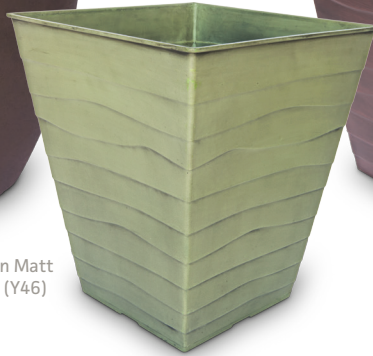

Canyon & Zen

Canyon

Zen

Part Code	Product Description	Outside Diameter		Height		Max Liquid Volume		Case Pack	Bulk Qty	Standard Finishes	Premium Finishes
		Inches	cm	Inches	cm	US	Metric				
Canyon											
YMT14000	14.00 Canyon Square Tall Planter	14.00	35.56	16.00	40.64	8.50 gal	32.18 L	12	882	Y16, Y17, Y26	Y42, Y43, Y48
Zen											
YZP12000	13.00 Zen Planter	12.00	30.48	8.80	22.35	2.75 gal	10.37 L	25	1032	Y17, Y26, Y27	
YZT14000	14.00 Zen Tall Planter	14.00	35.56	16.00	40.64	7.25 gal	27.44 L	12	342	Y17, Y26, Y27	Y58
YZQ13000	13.00 Zen Flare Planter	13.00	33.02	9.00	22.86	2.50 gal	9.46 L	25	1420	Y17, Y26, Y27	
YZU19000	19.00 Zen Flare Tall Planter	19.00	48.26	16.00	40.64	10.16 gal	38.46 L	12	410	Y17, Y26, Y27	
YZH13000	13.00 Zen Hanging Basket	13.00	33.00	7.20	18.22	2.50 gal	9.46 L	25	1360	Y17, Y26, Y27	

Canyon Standard Finishes

Canyon Premium Finishes

Zen Standard Finishes

Zen Premium Finishes