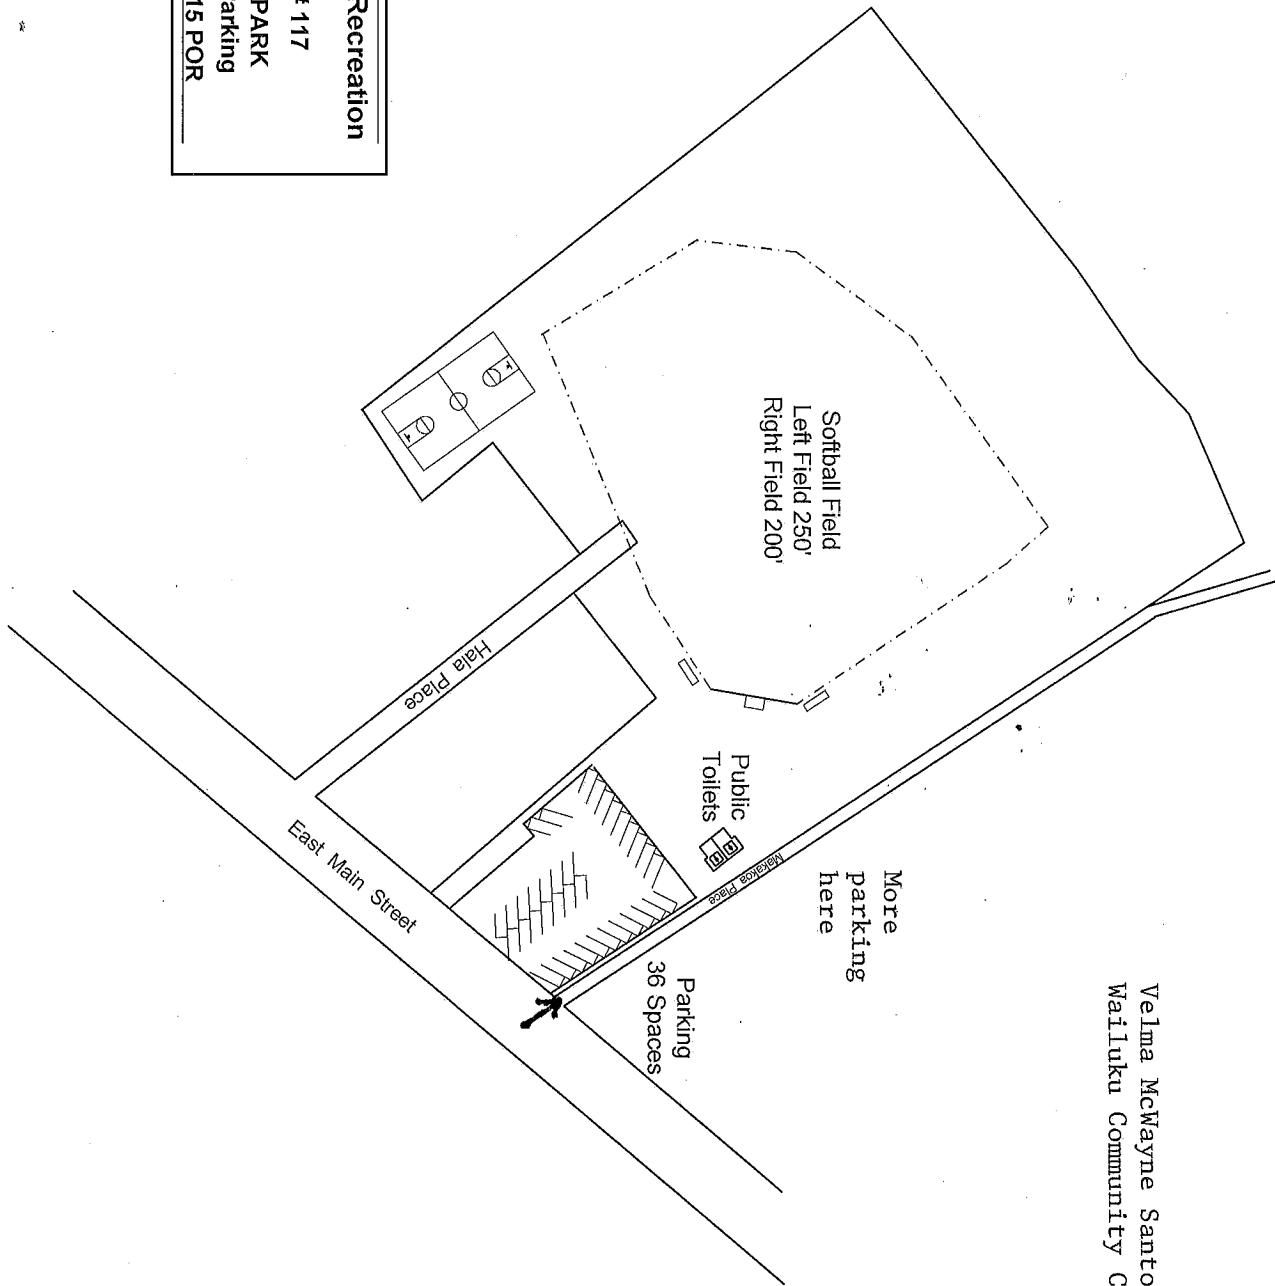

Velma McWayne Santos Community Center/
Wailuku Community Center

Maui Parks and Recreation
SITE MAP # 117
PAPOHAKU PARK
Overview & Parking
TMK# 3-4-30-15 POR