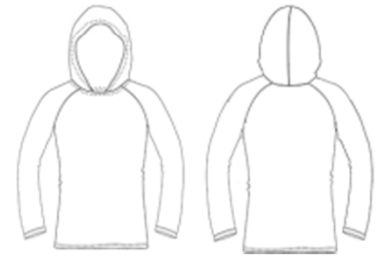

Hoodie Long Sleeves Slender
Shoulder Narrow cuff - Girl's Cut

Girl's Cut