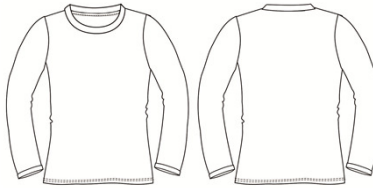

V-Polo Collar Long Sleeves
Slender Shoulder fold cuff

Special Product

For Sports

Elbow Pad /
Sides Mesh

Crew Neck Short Sleeves Slender
Shoulder Narrow cuff with Padded
Elbow

Side V Neck Short Sleeves Slender
Shoulder Narrow cuff with Padded
Elbow

V Neck Long Sleeves Flat Shoulder
Narrow Cuff Side Mesh

Double V Neck Short Sleeves
Slender Shoulder Narrow cuff with
Sides Mesh

Shirts Long Sleeves

Hoodie Shirts

Hoodie Long Sleeves Flat Shoulder
Narrow cuff

Hoodie Long Sleeves Slender
Shoulder Narrow cuff

Hoodie Long Sleeves Flat Shoulder
Narrow cuff - Girl's Cut

Hoodie Long Sleeves Slender
Shoulder Narrow cuff - Girl's Cut

Girl's Cut

Crew Neck Long Sleeves Flat
Shoulder Narrow cuff - Girl's Cut

Side V Long Sleeves Neck Flat
Shoulder Narrow cuff - Girl's Cut

Straight V Neck Long Sleeves Flat
Shoulder Narrow cuff - Girl's Cut

Double V Neck Long Sleeves Flat
Shoulder Narrow cuff - Girl's Cut

Girl's Cut