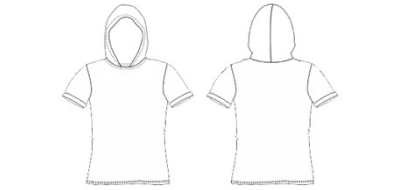

Crew Neck

Slander Shoulder

Crew Neck Short Sleeves Slander
Shoulder narrow cuff

Crew Neck Short Sleeves Slander
Shoulder Fold Cuff

Crew Neck Short Sleeves Slander
Shoulder Wide cuff

V Neck - Side
Connection

Specialty Cut

V Collar Short Sleeves Flat
Shoulder Narrow cuff with sides
mesh on body

V Collar Short Sleeves Flat
Shoulder Fold cuff with sides mesh
on body

V Collar Short Sleeves Flat
Shoulder Fold cuff with sides mesh
on body - Girls Cut

Specialty Cut

Crew Neck Short Sleeves Front
Shoulder Fold Cuff Lock Stitch

Deep V Collar Short Sleeves Front
Shoulder Fold Cuff Lock Stitch -
Girl's Cut

Hoodie Short Sleeves Flat Shoulder
Narrow Cuff

Hoodie Short Sleeves Flat Shoulder
Narrow Cuff - Girls Cut