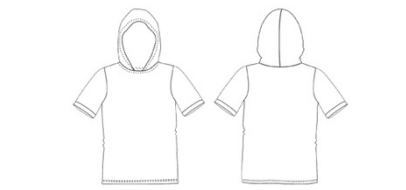

Hoodie Short Sleeves Flat Shoulder
Narrow Cuff