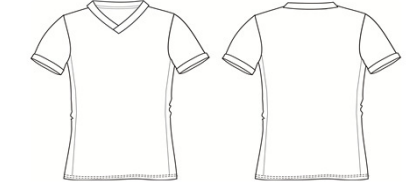

V-Polo Collar

V-Polo Collar Short Sleeves Flat
Shoulder Narrow cuff

V-Polo Collar Short Sleeves Flat
Shoulder fold cuff

V-Polo Collar Short Sleeves Flat
Shoulder Wide cuff

V-Polo Collar Short Sleeves Flat
Shoulder narrow cuff - Girl's Cut

Flat Shoulder

V-Polo Collar

V-Polo Collar Short Sleeves
Slender Shoulder Narrow cuff

V-Polo Collar Short Sleeves
Slender Shoulder fold cuff

V-Polo Collar Short Sleeves
Slender Shoulder Wide cuff

Slander Shoulder

Specialty Cut

V Collar Short Sleeves Flat
Shoulder Narrow cuff with sides
mesh on body

V Collar Short Sleeves Flat
Shoulder Fold cuff with sides mesh
on body

V Collar Short Sleeves Flat
Shoulder Fold cuff with sides mesh
on body - Girls Cut