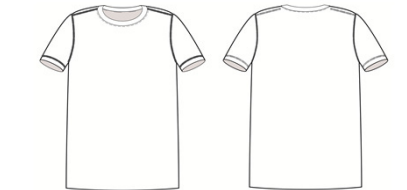

Flat Shoulder

V-Polo Collar

V-Polo Collar Short Sleeves
Slender Shoulder Narrow cuff

V-Polo Collar Short Sleeves
Slender Shoulder fold cuff

V-Polo Collar Short Sleeves
Slender Shoulder Wide cuff

Slander Shoulder

Specialty Cut

V Collar Short Sleeves Flat
Shoulder Narrow cuff with sides
mesh on body

V Collar Short Sleeves Flat
Shoulder Fold cuff with sides mesh
on body

V Collar Short Sleeves Flat
Shoulder Fold cuff with sides mesh
on body - Girls Cut

Specialty Cut

Crew Neck Short Sleeves Front
Shoulder Fold Cuff Lock Stitch

Deep V Collar Short Sleeves Front
Shoulder Fold Cuff Lock Stitch -
Girl's Cut

Hoodie Short Sleeves Flat Shoulder
Narrow Cuff

Hoodie Short Sleeves Flat Shoulder
Narrow Cuff - Girls Cut