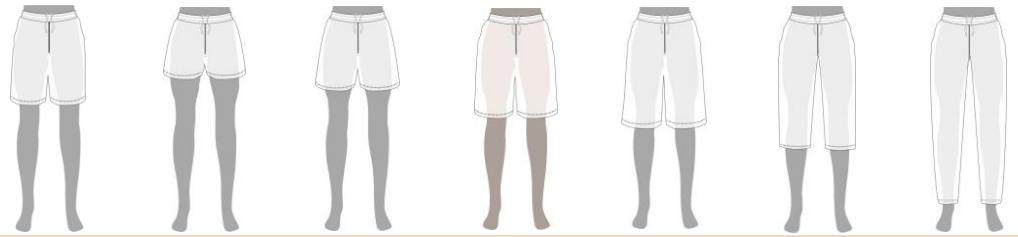

Pants Sizes

Regular Fit

Measurement in Inch

Below Pants Inseam is for Standard length Inseam

Size in = Inch	Waist	Hip	Inseam	Standard Shorts Length	Super Short Length	Short Shorts Length	Above Knee Length	Below Knee Length	Calf Length	Full Length Pants
6XS	17 3/8	24 3/8	4 3/8	9 7/8	5 7/8	7 7/8	11 3/8	13 3/8	15 1/8	16 7/8
5XS	18 1/8	26 6/8	4 6/8	10 5/8	6 6/8	8 5/8	12 2/8	14 1/8	17 1/8	20 1/8
4XS	18 7/8	29 1/8	4 7/8	11 3/8	7 4/8	9 4/8	13 3/8	15 6/8	19 7/8	24
3XS	21 2/8	30 6/8	5 1/8	12 2/8	8 2/8	10 2/8	14 1/8	16 4/8	22 4/8	28 3/8
2XS	22 7/8	36 2/8	5 4/8	12 5/8	8 5/8	10 5/8	14 5/8	17 3/8	24 3/8	31 4/8
XS	25 2/8	38 5/8	5 7/8	13 3/8	9 4/8	11 3/8	16 1/8	19 2/8	27 1/8	35
S	26 6/8	41 6/8	7 1/8	15 6/8	11 6/8	13 6/8	18 4/8	22	30 1/8	38 2/8
M	28 3/8	44 1/8	7 4/8	16 4/8	12 5/8	14 5/8	19 2/8	23 2/8	30 7/8	38 5/8
L	29 7/8	46 4/8	7 7/8	17 3/8	13 3/8	15 3/8	20 1/8	24	31 6/8	39 3/8
XL	31 4/8	48 7/8	8 2/8	17 6/8	13 6/8	15 6/8	20 4/8	24 6/8	32 2/8	39 6/8
2XL	32 2/8	51 1/8	8 5/8	18 4/8	14 5/8	16 4/8	21 2/8	26	33 2/8	40 4/8
3XL	33 1/8	53 4/8	9	19 2/8	15 3/8	17 3/8	22	26 6/8	34	41 3/8
4XL	34 5/8	55 7/8	9 4/8	19 5/8	15 6/8	17 6/8	22 4/8	27 1/8	34 4/8	41 6/8
5XL	36 2/8	58 2/8	9 7/8	20 1/8	16 1/8	18 1/8	22 7/8	27 1/8	34 5/8	42 1/8
6XL	37 6/8	60 5/8	10 2/8	20 4/8	16 4/8	18 4/8	23 2/8	27 4/8	35	42 4/8

* Measurement maybe up to +/- 0.5 inch difference