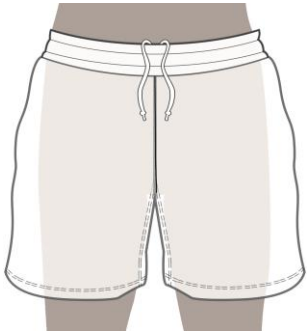

Pants Sizes

Regular Fit

Measurement in Inch

Below Pants Inseam is for Standard length Inseam

Size in = Inch	Waist	Hip	Inseam	Standard Shorts Length	Super Short Length	Short Shorts Length	Above Knee Length	Below Knee Length	Calf Length	Full Length Pants
6XS	17 3/8	24 3/8	4 3/8	9 7/8	5 7/8	7 7/8	11 3/8	13 3/8	15 1/8	16 7/8
5XS	18 1/8	26 6/8	4 6/8	10 5/8	6 6/8	8 5/8	12 2/8	14 1/8	17 1/8	20 1/8
4XS	18 7/8	29 1/8	4 7/8	11 3/8	7 4/8	9 4/8	13 3/8	15 6/8	19 7/8	24
3XS	21 2/8	30 6/8	5 1/8	12 2/8	8 2/8	10 2/8	14 1/8	16 4/8	22 4/8	28 3/8
2XS	22 7/8	36 2/8	5 4/8	12 5/8	8 5/8	10 5/8	14 5/8	17 3/8	24 3/8	31 4/8
XS	25 2/8	38 5/8	5 7/8	13 3/8	9 4/8	11 3/8	16 1/8	19 2/8	27 1/8	35
S	26 6/8	41 6/8	7 1/8	15 6/8	11 6/8	13 6/8	18 4/8	22	30 1/8	38 2/8
M	28 3/8	44 1/8	7 4/8	16 4/8	12 5/8	14 5/8	19 2/8	23 2/8	30 7/8	38 5/8
L	29 7/8	46 4/8	7 7/8	17 3/8	13 3/8	15 3/8	20 1/8	24	31 6/8	39 3/8
XL	31 4/8	48 7/8	8 2/8	17 6/8	13 6/8	15 6/8	20 4/8	24 6/8	32 2/8	39 6/8
2XL	32 2/8	51 1/8	8 5/8	18 4/8	14 5/8	16 4/8	21 2/8	26	33 2/8	40 4/8
3XL	33 1/8	53 4/8	9	19 2/8	15 3/8	17 3/8	22	26 6/8	34	41 3/8
4XL	34 5/8	55 7/8	9 4/8	19 5/8	15 6/8	17 6/8	22 4/8	27 1/8	34 4/8	41 6/8
5XL	36 2/8	58 2/8	9 7/8	20 1/8	16 1/8	18 1/8	22 7/8	27 1/8	34 5/8	42 1/8
6XL	37 6/8	60 5/8	10 2/8	20 4/8	16 4/8	18 4/8	23 2/8	27 4/8	35	42 4/8

* Measurement maybe up to +/- 0.5 inch difference