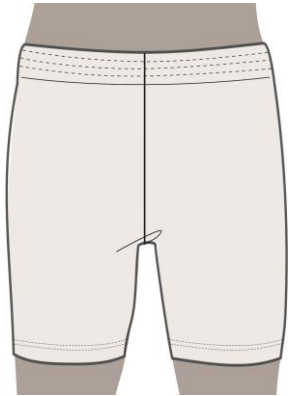

Pants Sizes

Fitness Fit

Measurement in Centimeter

Below Pants Inseam is for Standard length Inseam

Size in = cm	Waist	Hip	Standard Inseam	Standard Shorts Length	Super Short Length	Short Shorts Length	Above Knee Length	Below Knee Length	Calf Length	Full Length Pants
6XS	42	50	12	25	15	20	29	34	38.5	43
5XS	44	54	12.5	27	17	22	31	36	43.5	51
4XS	46	58	13	29	19	24	34	40	50.5	61
3XS	48	62	14	31	21	26	36	42	57	72
2XS	50	66	14.5	32	22	27	37	44	62	80
XS	54	74	15	34	24	29	41	49	69	89
S	62	84	18.5	40	30	35	47	56	76.5	97
M	65	88	19.5	42	32	37	49	59	78.5	98
L	68	92	20.5	44	34	39	51	61	80.5	100
XL	71	96	21.5	45	35	40	52	63	82	101
2XL	74	100	22.5	47	37	42	54	66	84.5	103
3XL	77	104	23.5	49	39	44	56	68	86.5	105
4XL	80	108	24.5	50	40	45	57	69	87.5	106
5XL	83	112	25.5	51	41	46	58	69	88	107
6XL	86	116	26.5	52	42	47	59	70	89	108

* Measurement maybe up to +/- 1.5 cm difference