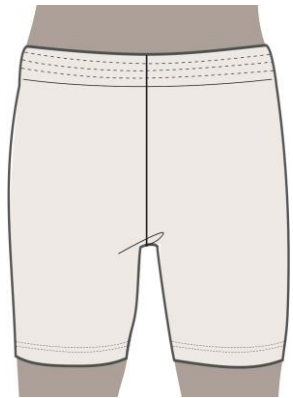

Pants Sizes

Fitness Fit

Measurement in Inch

Below Pants Inseam is for Standard length Inseam

Size in = Inch	Waist	Hip	Inseam	Standard Shorts Length	Super Short Length	Short Shorts Length	Above Knee Length	Below Knee Length	Calf Length	Full Length Pants
6XS	16 4/8	19 5/8	4 6/8	9 7/8	5 7/8	7 7/8	11 3/8	13 3/8	15 1/8	16 7/8
5XS	17 3/8	21 2/8	4 7/8	10 5/8	6 6/8	8 5/8	12 2/8	14 1/8	17 1/8	20 1/8
4XS	18 1/8	22 7/8	5 1/8	11 3/8	7 4/8	9 4/8	13 3/8	15 6/8	19 7/8	24
3XS	18 7/8	24 3/8	5 4/8	12 2/8	8 2/8	10 2/8	14 1/8	16 4/8	22 4/8	28 3/8
2XS	19 5/8	26	5 6/8	12 5/8	8 5/8	10 5/8	14 5/8	17 3/8	24 3/8	31 4/8
XS	21 2/8	29 1/8	5 7/8	13 3/8	9 4/8	11 3/8	16 1/8	19 2/8	27 1/8	35
S	24 3/8	33 1/8	7 2/8	15 6/8	11 6/8	13 6/8	18 4/8	22	30 1/8	38 2/8
M	25 5/8	34 5/8	7 5/8	16 4/8	12 5/8	14 5/8	19 2/8	23 2/8	30 7/8	38 5/8
L	26 6/8	36 2/8	8 1/8	17 3/8	13 3/8	15 3/8	20 1/8	24	31 6/8	39 3/8
XL	28	37 6/8	8 4/8	17 6/8	13 6/8	15 6/8	20 4/8	24 6/8	32 2/8	39 6/8
2XL	29 1/8	39 3/8	8 7/8	18 4/8	14 5/8	16 4/8	21 2/8	26	33 2/8	40 4/8
3XL	30 3/8	41	9 2/8	19 2/8	15 3/8	17 3/8	22	26 6/8	34	41 3/8
4XL	31 4/8	42 4/8	9 5/8	19 5/8	15 6/8	17 6/8	22 4/8	27 1/8	34 4/8	41 6/8
5XL	32 5/8	44 1/8	10	20 1/8	16 1/8	18 1/8	22 7/8	27 1/8	34 5/8	42 1/8
6XL	33 7/8	45 5/8	10 3/8	20 4/8	16 4/8	18 4/8	23 2/8	27 4/8	35	42 4/8

* Measurement maybe up to +/- 0.5 inch difference