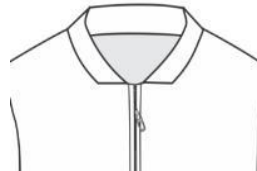

Jacket and Sweater Options

Jacket and Sweater Collar Options

Collar Type

Crew Neck

V Neck

Deep Open Collar

Basic Collar

Collar Type

High Collar

Mid Collar

Mid Collar 2

Low Collar

Collar Type

Baseball Rib Collar

Double Layer Low Collar

Collar Type

Hoodie with Rope

Hoodie

Shirt Collar

Jacket and Sweater Shoulder Type Options

Shoulder Type

Jacket Flat Shoulder

Jacket Front Shoulder

Jacket Slander Shoulder