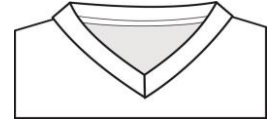

Straight Fit

Slim Fit

Sweater Fit Options

Regular Fit

Straight Fit

Slim Fit

All Pattern Options

Shirt Options

Shirt Collar Options

Collar Options

Crew Neck

Round Neck

Side V Neck

Straight V Neck

Basic Collar Type

Collar Options

Deep Round Neck

Deep V Neck

Double V Neck

V-Polo Collar

Advanced Collar Type

Collar Options

Polo Collar

Mao Collar

Button Curved Mao Collar

Hoodie

Shirt Sleeve Length Options

Short Sleeve Length Option

Standard Short Sleeves Length

Medium Short Sleeves Length

Short Short Sleeves Length

Short Sleeve Length Option - Girls