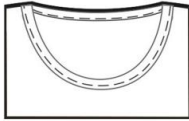

Straight Fit

Slim Fit

Sweater Fit Options

Regular Fit

Straight Fit

Slim Fit

All Pattern Options

Shirt Options

Shirt Collar Options

Collar Options

Crew Neck

Round Neck

Side V Neck

Straight V Neck

Basic Collar Type

Collar Options

Button Curved Mao Collar

Hoodie

Shirt Sleeve Length Options

Short Sleeve Length Option

Standard Short Sleeves Length

Medium Short Sleeves Length

Short Short Sleeves Length

Short Sleeve Length Option - Girls