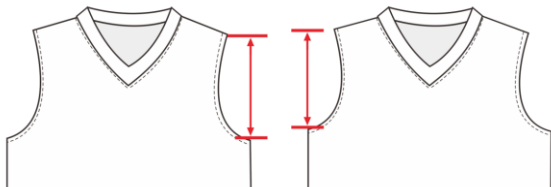

Vest - Narrow Shoulder

All Pattern Options Shirt Shoulder Options

Shoulder Options

Flat Shoulder

Slanted Shoulder

Front Shoulder

Shirt Sleeves Cuff Options

Short Sleeves
Cuff Type

Self Fold Cuff

Narrow Cuff

Wide Cuff

Rib Cuff

Long Sleeves
Cuff Type

Self Fold Cuff

Two Piece Narrow Cuff

Two Piece Wide Cuff

Two Piece Narrow Cuff

Shirt Other Options

Other Options

Arm Hole Size

Flat Hem

Curved Hem

Hem Shape

All Pattern Options Pants Options