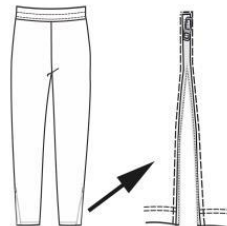

Two Piece Narrow Cuff

Shirt Other Options

Other Options

Arm Hole Size

Flat Hem

Curved Hem

Hem Shape

All Pattern Options Pants Options

Pants Length Options

Super Short

Short Length Shorts

Standard Length Shorts

Above Knee Length Shorts

Over Knee Length Long Pants

Calf Length Long Pants

Ankle Length Long Pants

Waist

Open End Tight Up Rope with Creases Elastic

Closed End Rope with Creases Elastic

Smooth Elastic no Tight Up Rope

Short Pants Hem Options

Flat Hem

Curved Hem

Split End Hem

Long Pants Herm Options

Self Fold Hem

Rib Hem

Zipper Open Hem

Zipper With Underlay Hem

Pocket

2 sides Straight Pocket

2 sides Slender Pocket