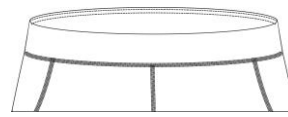

Two Piece Narrow Cuff

Shirt Other Options

Other Options

Arm Hole Size

Flat Hem

Curved Hem

Hem Shape

All Pattern Options Pants Options

Pants Length Options

Super Short

Short Length Shorts

Standard Length Shorts

Above Knee Length Shorts

Over Knee Length Long Pants

Calf Length Long Pants

Ankle Length Long Pants

Waist

Open End Tight Up Rope with Creases Elastic

Closed End Rope with Creases Elastic

Smooth Elastic no Tight Up Rope

Short Pants Hem Options

Flat Hem

Curved Hem

Split End Hem