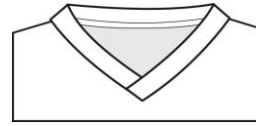

Straight Fit

Slim Fit

Sweater Fit Options

Regular Fit

Straight Fit

Slim Fit

All Pattern Options

Shirt Options

Shirt Collar Options

Collar Options

Crew Neck

Round Neck

Side V Neck

Straight V Neck

Basic Collar Type

Collar Options

Button Curved Mao Collar

Hoodie

Shirt Sleeve Length Options

Short Sleeve Length Option

Standard Short Sleeves Length

Medium Short Sleeves Length

Short Short Sleeves Length

Short Sleeve Length Option - Girls