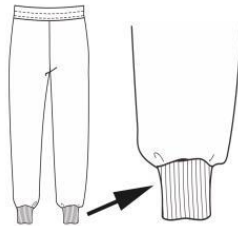

Two Piece Narrow Cuff

Shirt Other Options

Other Options

Arm Hole Size

Flat Hem

Curved Hem

Hem Shape

All Pattern Options Pants Options

Pants Length Options

Super Short

Short Length Shorts

Standard Length Shorts

Above Knee Length Shorts

Over Knee Length Long Pants

Calf Length Long Pants

Ankle Length Long Pants

Waist

Open End Tight Up Rope with Creases Elastic

Closed End Rope with Creases Elastic

Smooth Elastic no Tight Up Rope

Short Pants Hem Options

Flat Hem

Curved Hem

Split End Hem

Long Pants Herm Options

Self Fold Hem

Rib Hem

Zipper Open Hem

Zipper With Underlay Hem

Pocket

2 sides Straight Pocket

2 sides Slender Pocket