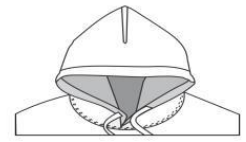

Shirt Collar Options

Collar Options

Crew Neck

Round Neck

Side V Neck

Straight V Neck

Basic Collar Type

Collar Options

Deep Round Neck

Deep V Neck

Double V Neck

V-Polo Collar

Advanced Collar Type

Collar Options

Polo Collar

Mao Collar

Button Curved Mao Collar

Hoodie

Shirt Sleeve Length Options

Short Sleeve Length Option

Standard Short Sleeves Length

Medium Short Sleeves Length

Short Short Sleeves Length

Short Sleeve Length Option - Girls

Mid Short Sleeves Length - Girls Cut

Short Short Sleeves Length - Girls Cut

Super Short Sleeves Length - Girls Cut

Shirt Sleeveless and Vest Shoulder width Options

Sleeveless Options

Sleeveless

Vest - Wide Shoulder