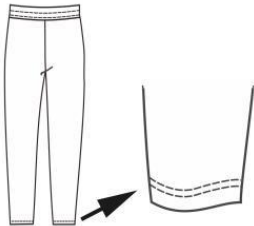

Two Piece Narrow Cuff

Shirt Other Options

Other Options

Arm Hole Size

Flat Hem

Curved Hem

Hem Shape

All Pattern Options Pants Options

Pants Length Options

Super Short

Short Length Shorts

Standard Length Shorts

Above Knee Length Shorts

Over Knee Length Long Pants

Calf Length Long Pants

Ankle Length Long Pants

Waist

Open End Tight Up Rope with Creases Elastic

Closed End Rope with Creases Elastic

Smooth Elastic no Tight Up Rope

Short Pants Hem Options

Flat Hem

Curved Hem

Split End Hem

Long Pants Herm Options

Self Fold Hem

Rib Hem

Zipper Open Hem

Zipper With Underlay Hem

Pocket

2 sides Straight Pocket

2 sides Slender Pocket