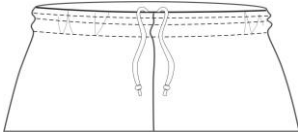

Two Piece Narrow Cuff

Shirt Other Options

Other Options

Arm Hole Size

Flat Hem

Curved Hem

Hem Shape

All Pattern Options Pants Options

Pants Length Options

Super Short

Short Length Shorts

Standard Length Shorts

Above Knee Length Shorts

Over Knee Length Long Pants

Calf Length Long Pants

Ankle Length Long Pants

Waist

Open End Tight Up Rope with Creases Elastic

Closed End Rope with Creases Elastic

Smooth Elastic no Tight Up Rope

Short Pants Hem Options

Flat Hem

Curved Hem

Split End Hem