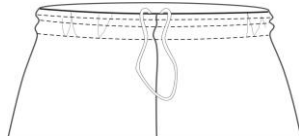

Two Piece Narrow Cuff

Shirt Other Options

Other Options

Arm Hole Size

Flat Hem

Curved Hem

Hem Shape

All Pattern Options Pants Options

Pants Length Options

Super Short

Short Length Shorts

Standard Length Shorts

Above Knee Length Shorts

Over Knee Length Long Pants

Calf Length Long Pants

Ankle Length Long Pants

Waist

Open End Tight Up Rope with Creases Elastic

Closed End Rope with Creases Elastic

Smooth Elastic no Tight Up Rope

Short Pants Hem Options

Flat Hem

Curved Hem

Split End Hem

Long Pants Herm Options

Self Fold Hem

Rib Hem

Zipper Open Hem

Zipper With Underlay Hem

Pocket

2 sides Straight Pocket

2 sides Slender Pocket