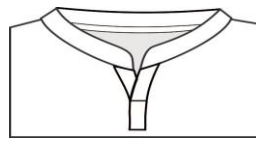

Shirt Collar Options

Collar Options

Crew Neck

Round Neck

Side V Neck

Straight V Neck

Basic Collar Type

Collar Options

Deep Round Neck

Deep V Neck

Double V Neck

V-Polo Collar

Advanced Collar Type

Collar Options

Polo Collar

Mao Collar

Button Curved Mao Collar

Hoodie

Shirt Sleeve Length Options

Short Sleeve Length Option

Standard Short Sleeves Length

Medium Short Sleeves Length

Short Short Sleeves Length

Short Sleeve Length Option - Girls

Mid Short Sleeves Length - Girls Cut

Short Short Sleeves Length - Girls Cut

Super Short Sleeves Length - Girls Cut

Shirt Sleeveless and Vest Shoulder width Options

Sleeveless Options

Sleeveless

Vest - Wide Shoulder