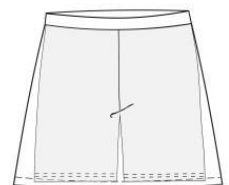

Long Pants Herm Options

Self Fold Hem

Rib Hem

Zipper Open Hem

Zipper With Underlay Hem

Pocket

2 sides Straight Pocket

2 sides Slender Pocket

2 sides Straight Pocket with Zipper

Hidden Pocket

Linger Pants and Skorts

Full Linger Pants

Mesh Linger Pants

Double Layer Pants

Skorts with Under Pants

All Pattern Options

Jacket and Sweater Options

Jacket and Sweater Collar Options

Collar Type

Crew Neck

V Neck

Deep Open Collar

Basic Collar

Collar Type

High Collar

Mid Collar

Mid Collar 2

Low Collar

Collar Type

Baseball Rib Collar

Double Layer Low Collar

Collar Type