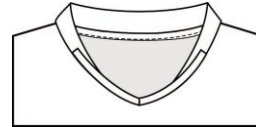

Straight Fit

Slim Fit

Sweater Fit Options

Regular Fit

Straight Fit

Slim Fit

All Pattern Options

Shirt Options

Shirt Collar Options

Collar Options

Crew Neck

Round Neck

Side V Neck

Straight V Neck

Basic Collar Type

Collar Options

Deep Round Neck

Deep V Neck

Double V Neck

V-Polo Collar

Advanced Collar Type

Collar Options

Polo Collar

Mao Collar

Button Curved Mao Collar

Hoodie

Shirt Sleeve Length Options

Short Sleeve Length Option

Standard Short Sleeves Length

Medium Short Sleeves Length

Short Short Sleeves Length

Short Sleeve Length Option - Girls