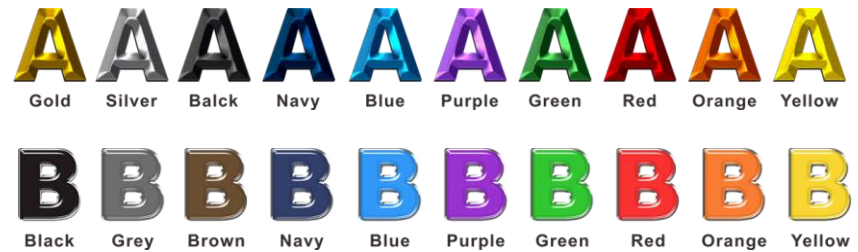

Texture TD008

Texture TD009

Texture TD010

Texture TD011

Texture TD012

# Sublime Fonts

Sublime 3D Gold

0123456789  
 ABCDEFGHIJKLMNOP  
 OPQRSTUVWXYZ  
 abcdefghijklm  
 nopqrstuvwxyz

Sublime 3D Silver

0123456789  
 ABCDEFGHIJKLMNOP  
 OPQRSTUVWXYZ  
 abcdefghijklm  
 nopqrstuvwxyz

Sublime 3D Bubble

0123456789  
 ABCDEFGHIJKLMNOP  
 OPQRSTUVWXYZ  
 abcdefghijklm  
 nopqrstuvwxyz

Sublime 3D Metal Colors