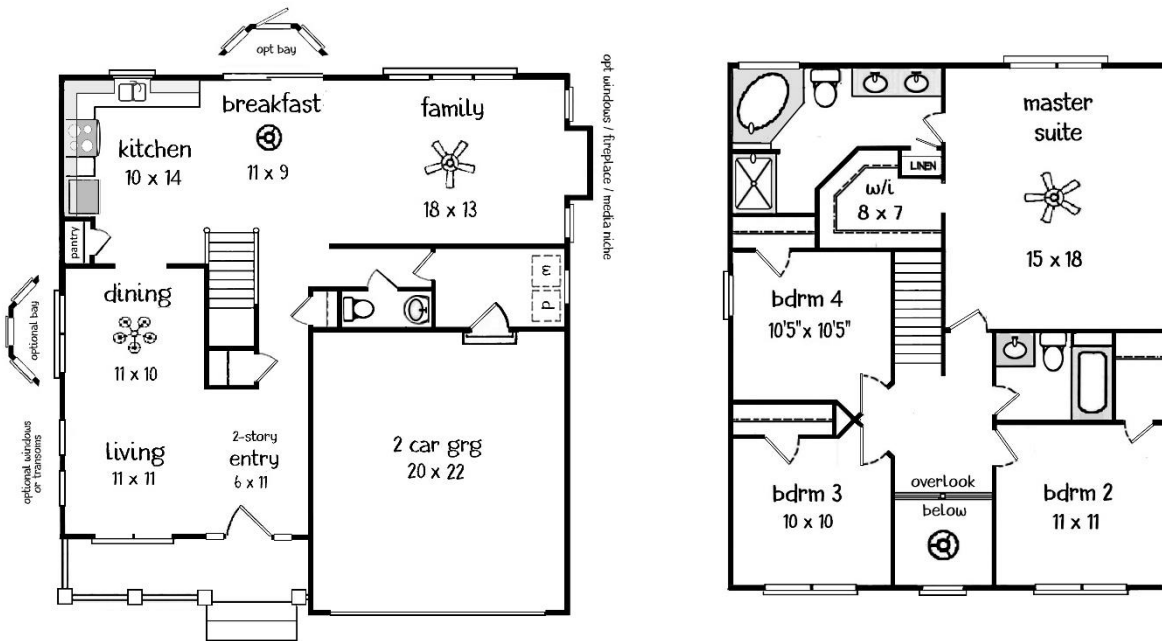

the Monroe ~ 2100sf of pleasure !

options for the Monroe: Granite countertops \$3,300, breakfast bay or dining rm bay window \$2,900, fireplace \$5,400 or 2' bump-out entertainment niche \$1,200, transom décor windows in living rm \$250/ea, cat5 outlet \$230ea, recessed led lights \$150ea, glass door master shower \$400, washer & dryer set \$1,200, stainless appliances \$1,200; laminate hardwood flooring - in entry & lower level hallways \$800, fam rm \$900, living \$605, dining \$550, breakfast area \$540