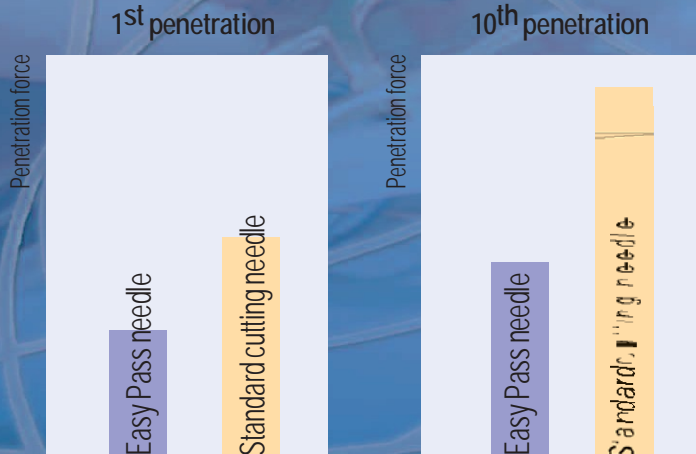

CHARACTERISTICS

Precision point with extra sharpening

A new generation of maraging stainless steel

Advanced needle coating technology
Silicone coating covers entire surgical needle

BENEFITS

Excellent penetration to reduce patient trauma and to maintain intimal integrity
Optimal and predicable penetration
Long-lasting sharpness over a multiplicity of passes

Significantly sharper pass after pass
Best bending and break resistance
Optimal combination of strength and ductility

Extremely smooth surface
Better penetration, control and needle passage
Maintains needle sharpness from start to finish over multiple passes

Indications Cosmetic and plastic surgery

Penetration performance improved by 40% - 50% compared to standard cutting needles.

When it has to be perfect
For quality and safety