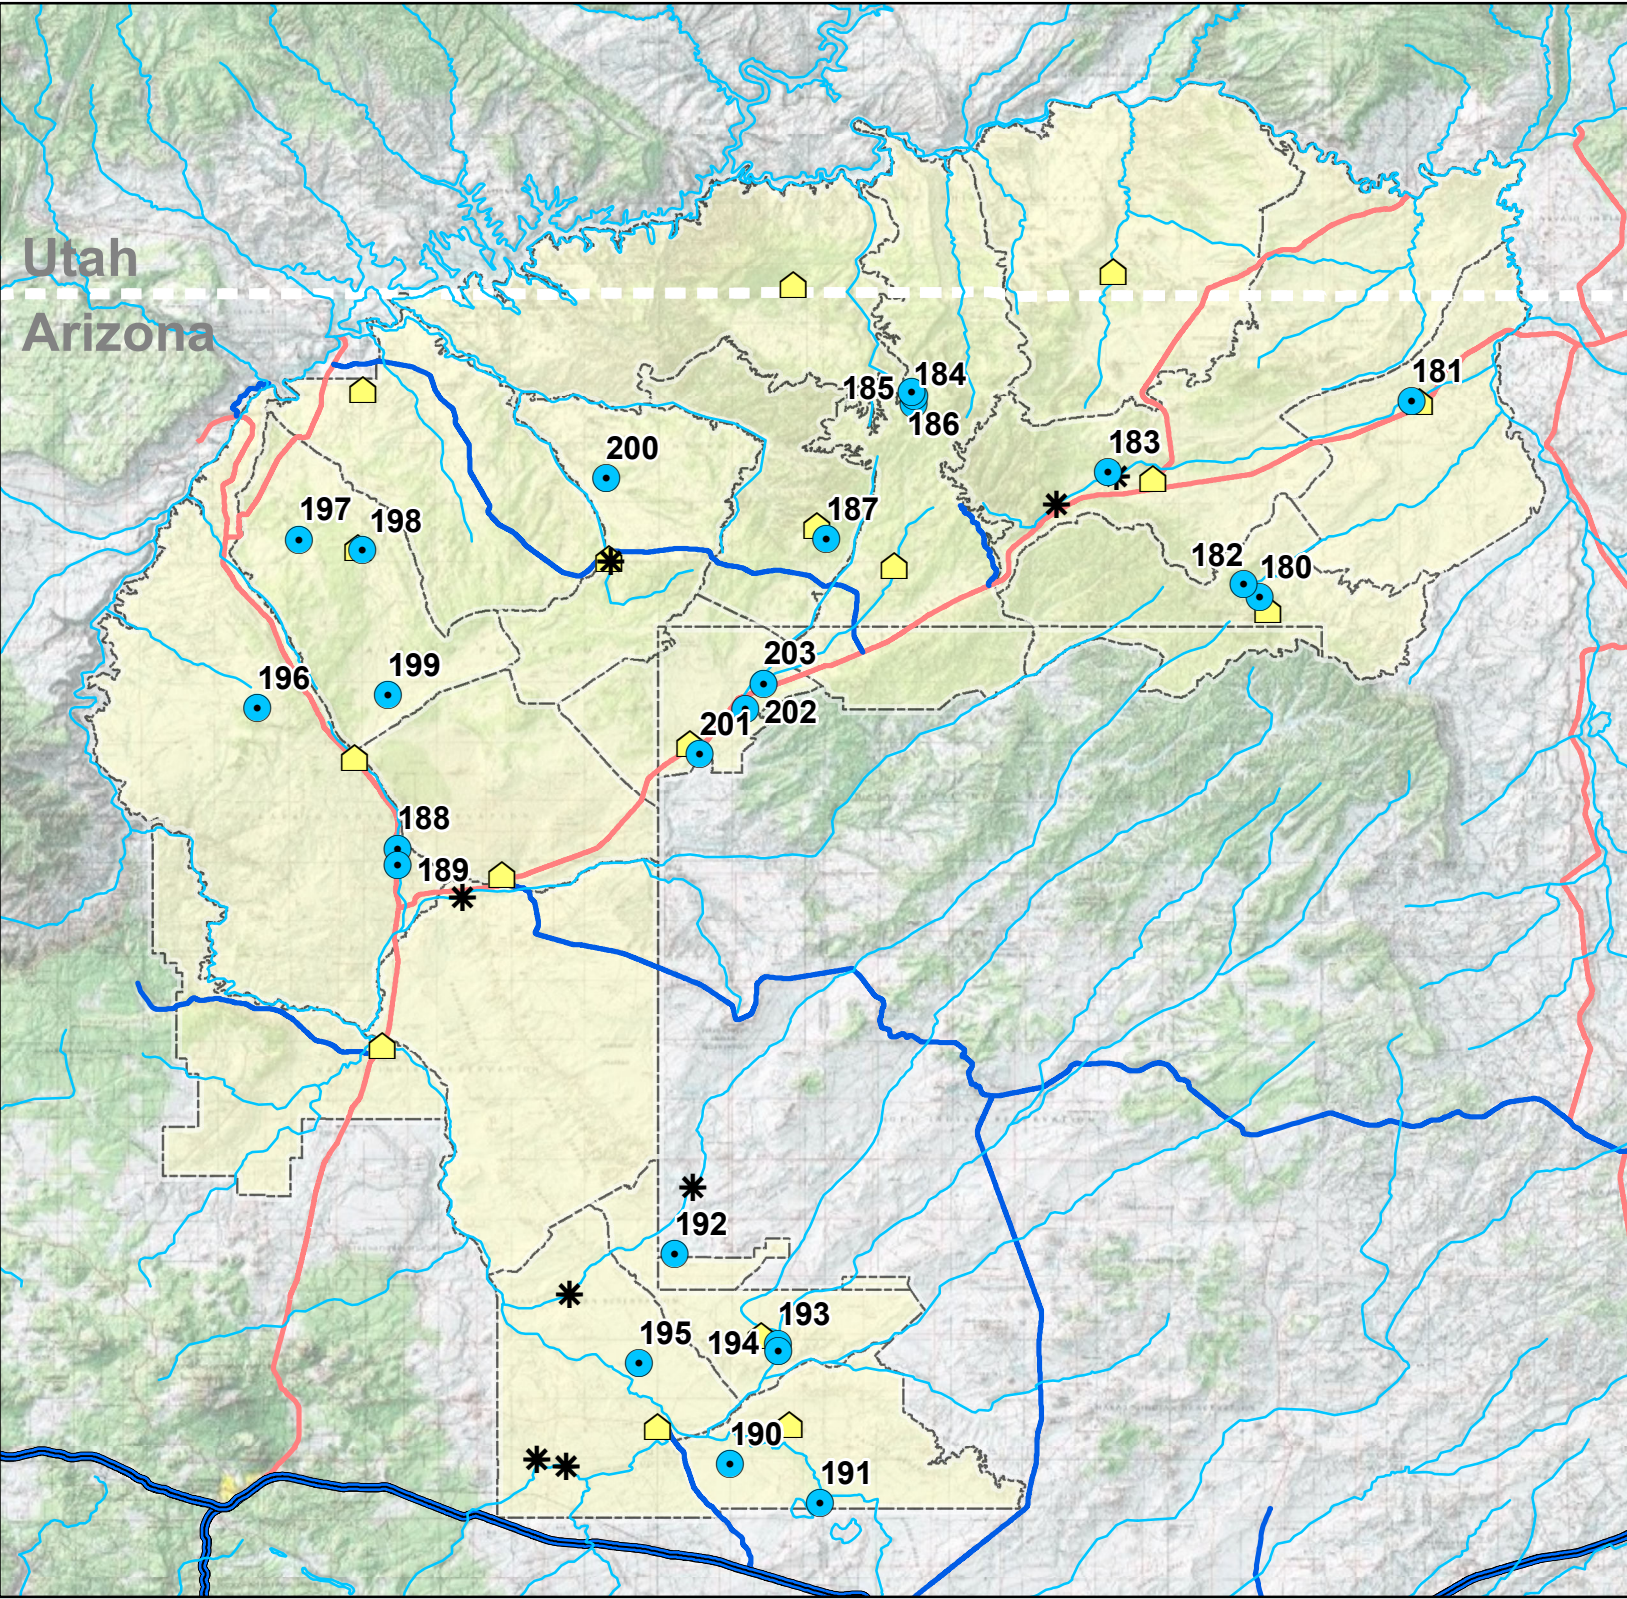

Tuba City Agency Washout Map

-  Washout
-  Bridge
-  Chapter House
-  River/Stream
-  State Highway
-  US Highway
-  Interstate
-  Tuba City Agency
-  Chapter Boundary

Number refers to washout ID

Source: 2021 Official Inventory and NDOT GIS

- Washout
- Bridge

WASHOUTS		
ID	Agency	Chapter
192	Tuba City	Coalmine Canyon

- Washout
- Bridge

WASHOUTS		
ID	Agency	Chapter
193	Tuba City	Tolani Lake

- Washout
- Bridge

WASHOUTS		
ID	Agency	Chapter
194	Tuba City	Tolani Lake

- Washout
- Bridge

WASHOUTS		
ID	Agency	Chapter
195	Tuba City	Leupp

- Washout
- Bridge

WASHOUTS		
ID	Agency	Chapter
196	Tuba City	Bodaway Gap

- Washout
- Bridge

WASHOUTS		
ID	Agency	Chapter
197	Tuba City	Coppermine

- Washout
- Bridge

WASHOUTS		
ID	Agency	Chapter
201	Tuba City	Tonalea

- Washout
- Bridge

WASHOUTS		
ID	Agency	Chapter
202	Tuba City	Tonalea

- Washout
- Bridge

WASHOUTS		
ID	Agency	Chapter
203	Tuba City	Tonalea