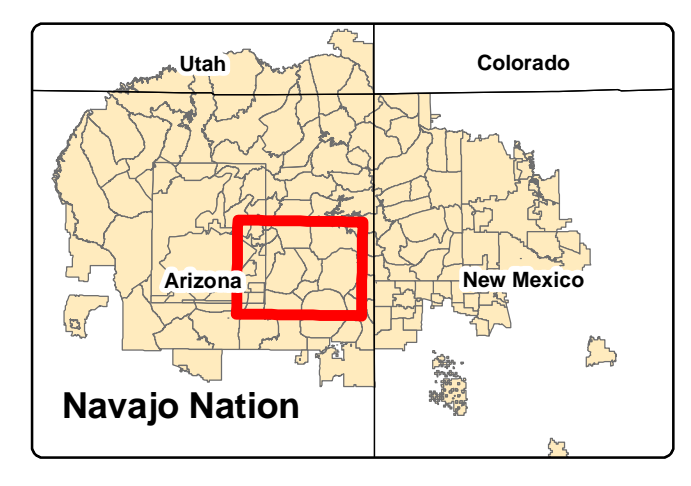

**Chapter Boundary
CHAPTERS**

- CORNFIELDS
- GANADO
- JEDDITO
- KINLICHEE
- STEAMBOAT

Navajo Nation