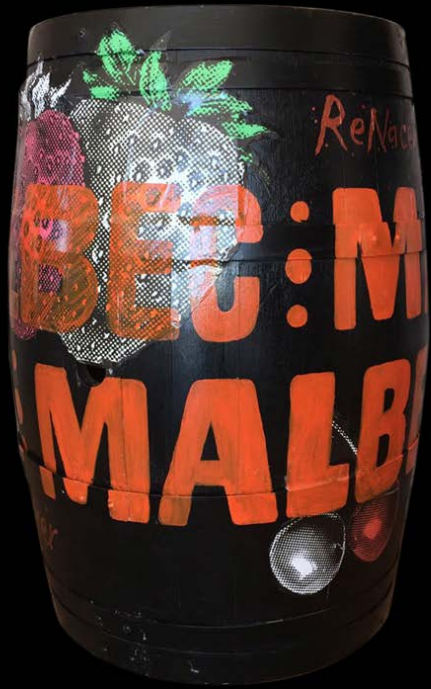

PAINTED

EDITION

VOL. 4

ER Renace
BODEGA
NABEE

EST. 1870
tanuros

Renace

WINE
COUNTRY

Renacer

Amore

AMORE

Amoricas de

A hand-painted sign on a wooden barrel. The sign features a central illustration of various citrus fruits, including lemons, limes, and grapefruit slices, set against a yellow background. Below the illustration, the words "punto fina" are written in a bold, black, sans-serif font. A person's hand is visible on the right side, using a red paintbrush to touch up the lettering. The barrel is outdoors, with a grassy area and other people in the background.