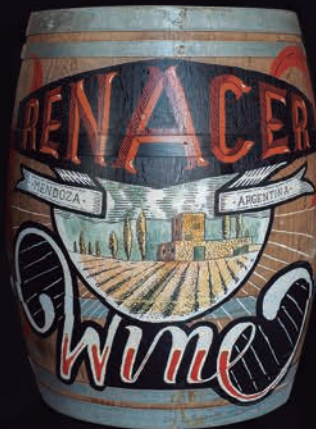

ReNacer

PAINTED

EDITION

ReNacer

PAINTED

EDITION

VOL. 1

ReNacer

PAINTED

EDITION

VOL. 4

ER Renace
BODEGA
NABEE

EST. 1870
tanuros

Renace

WINE
COUNTRY

Renacer

Amore

AMORE

Amoricas de

A hand-painted sign on a wooden barrel. The sign features a central illustration of various citrus fruits, including lemons, limes, and grapefruit slices, set against a yellow background. Below the illustration, the words "punto fina" are written in a bold, black, sans-serif font. A person's hand is visible on the right side, using a red paintbrush to touch up the lettering. The barrel is outdoors, with a grassy area and other people in the background.