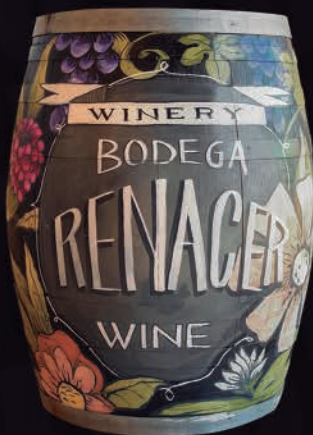

ReNacer

PAINTED

EDITION

ReNacer

PAINTED

EDITION

VOL. 1

ReNacer

PAINTED

EDITION

VOL. 4

ER Renace
BODEGA
NABEE

EST. 1870
tanuros

Renace

WINE
COUNTRY

Renacer

Amore

AMORE

Amoricas de

A hand-painted sign on a wooden barrel. The sign features a central illustration of various citrus fruits, including lemons, limes, and grapefruit slices, set against a yellow background. Below the illustration, the words "punto fina" are written in a bold, black, sans-serif font. A person's hand is visible on the right side, using a red paintbrush to touch up the lettering. The barrel is outdoors, with a grassy area and other people in the background.