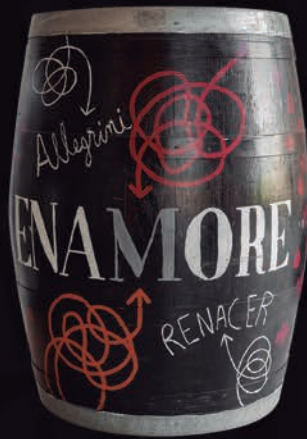

ReNacer

PAINTED

EDITION

ReNacer

PAINTED

EDITION

VOL. 1

ReNacer

PAINTED

EDITION

VOL. 4

ER Renace
BODEGA
NABEE

EST. 1870
tanuros

Renace

WINE
COUNTRY

Renacer

Amore

AMORE

Amoricas de

A hand-painted sign on a wooden barrel. The sign features a central illustration of various citrus fruits, including lemons, limes, and grapefruit slices, set against a yellow background. Below the illustration, the words "punto fina" are written in a bold, black, sans-serif font. A person's hand is visible on the right side, using a red paintbrush to touch up the lettering. The barrel is outdoors, with a grassy area and other people in the background.