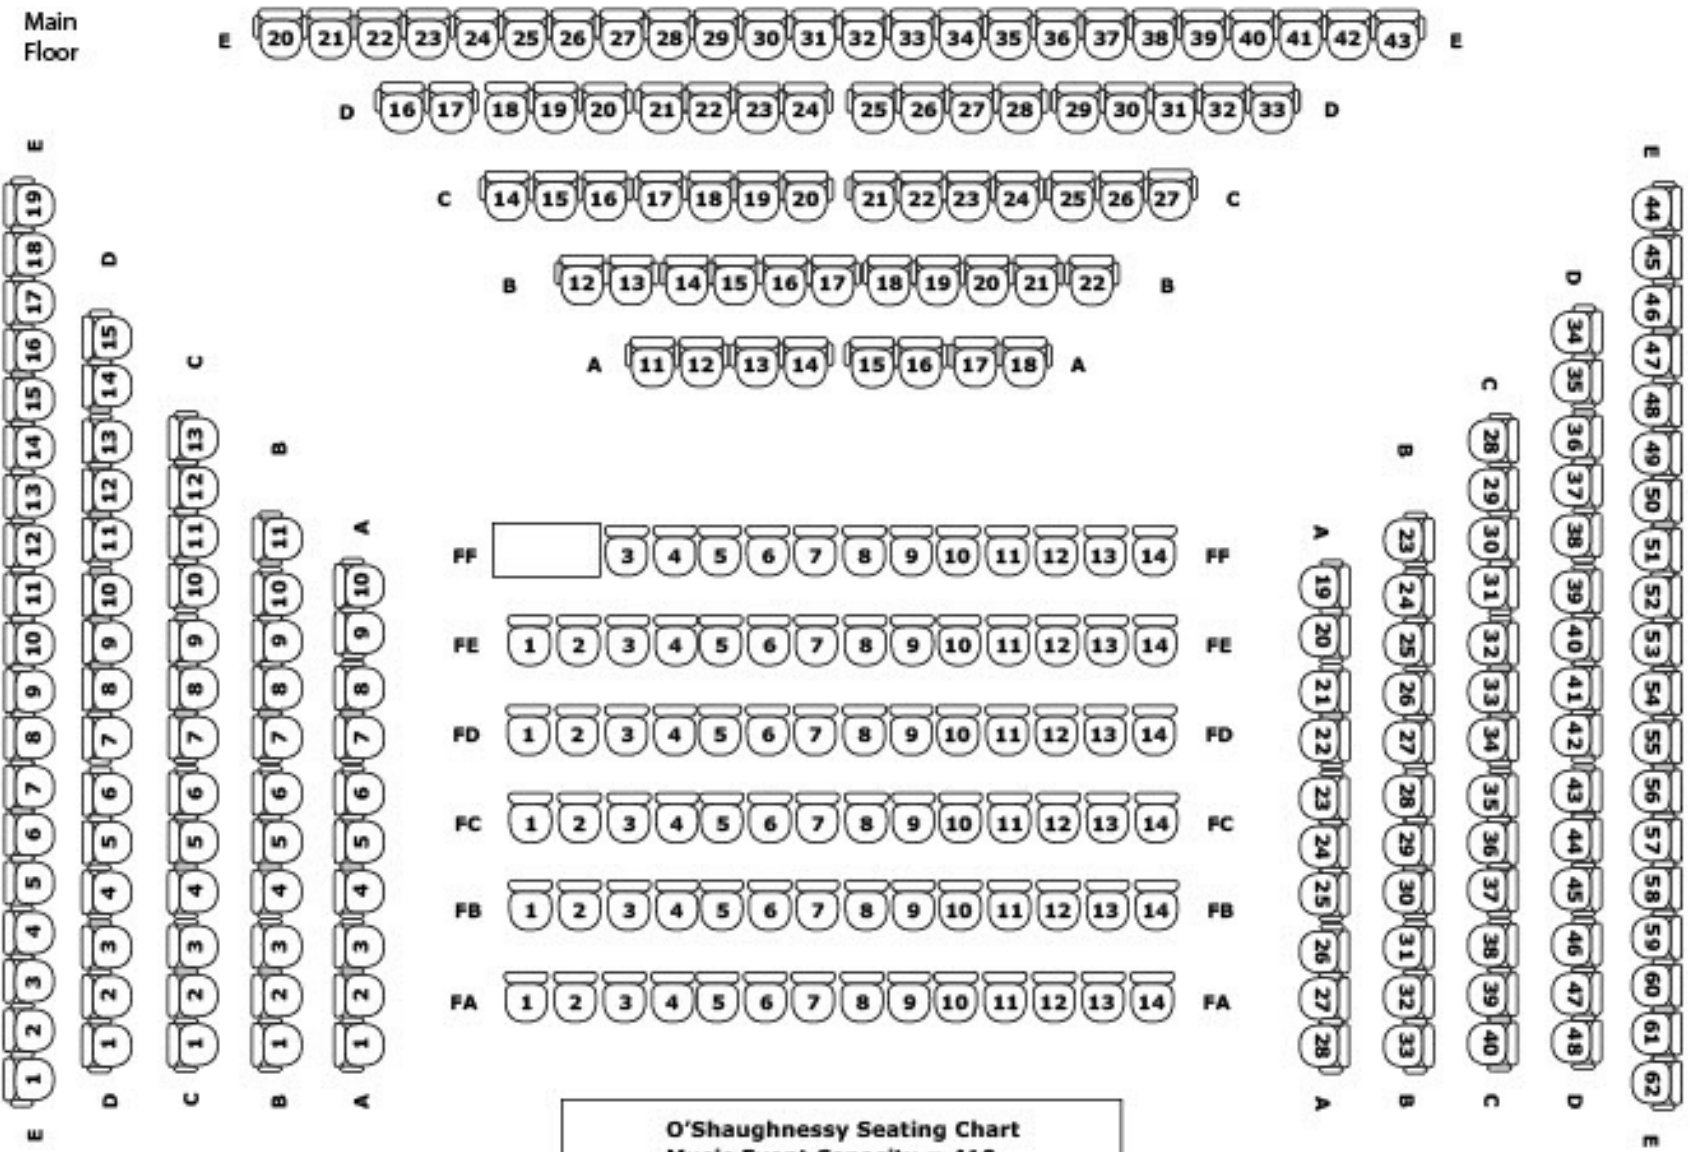

Mezzanine

Main Floor

O'Shaughnessy Seating Chart
 Music Event Capacity = 410
 Movie/Community Events = 412