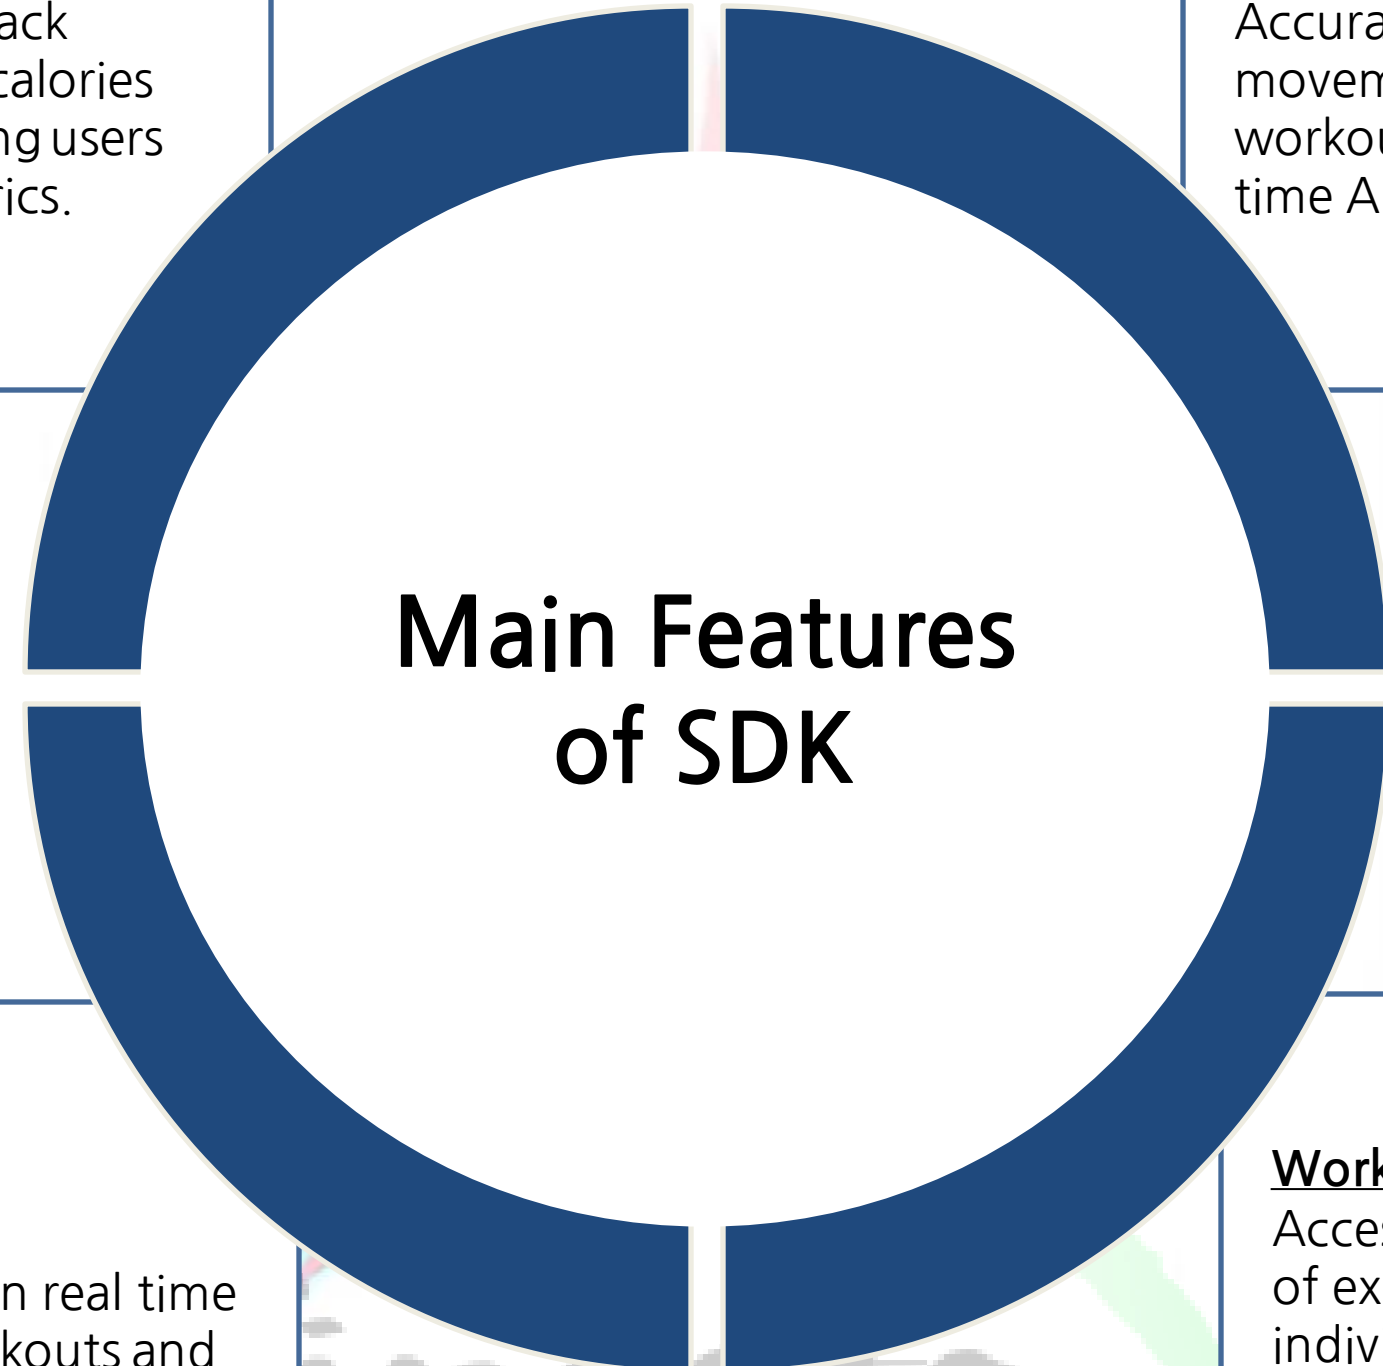

Real-time pose estimation

Accurately track users' movements during workouts for precise real-time AI feedback.

Main Features of SDK

“When I feel tired, I just think about how great I will feel once I finally reach my goal.”