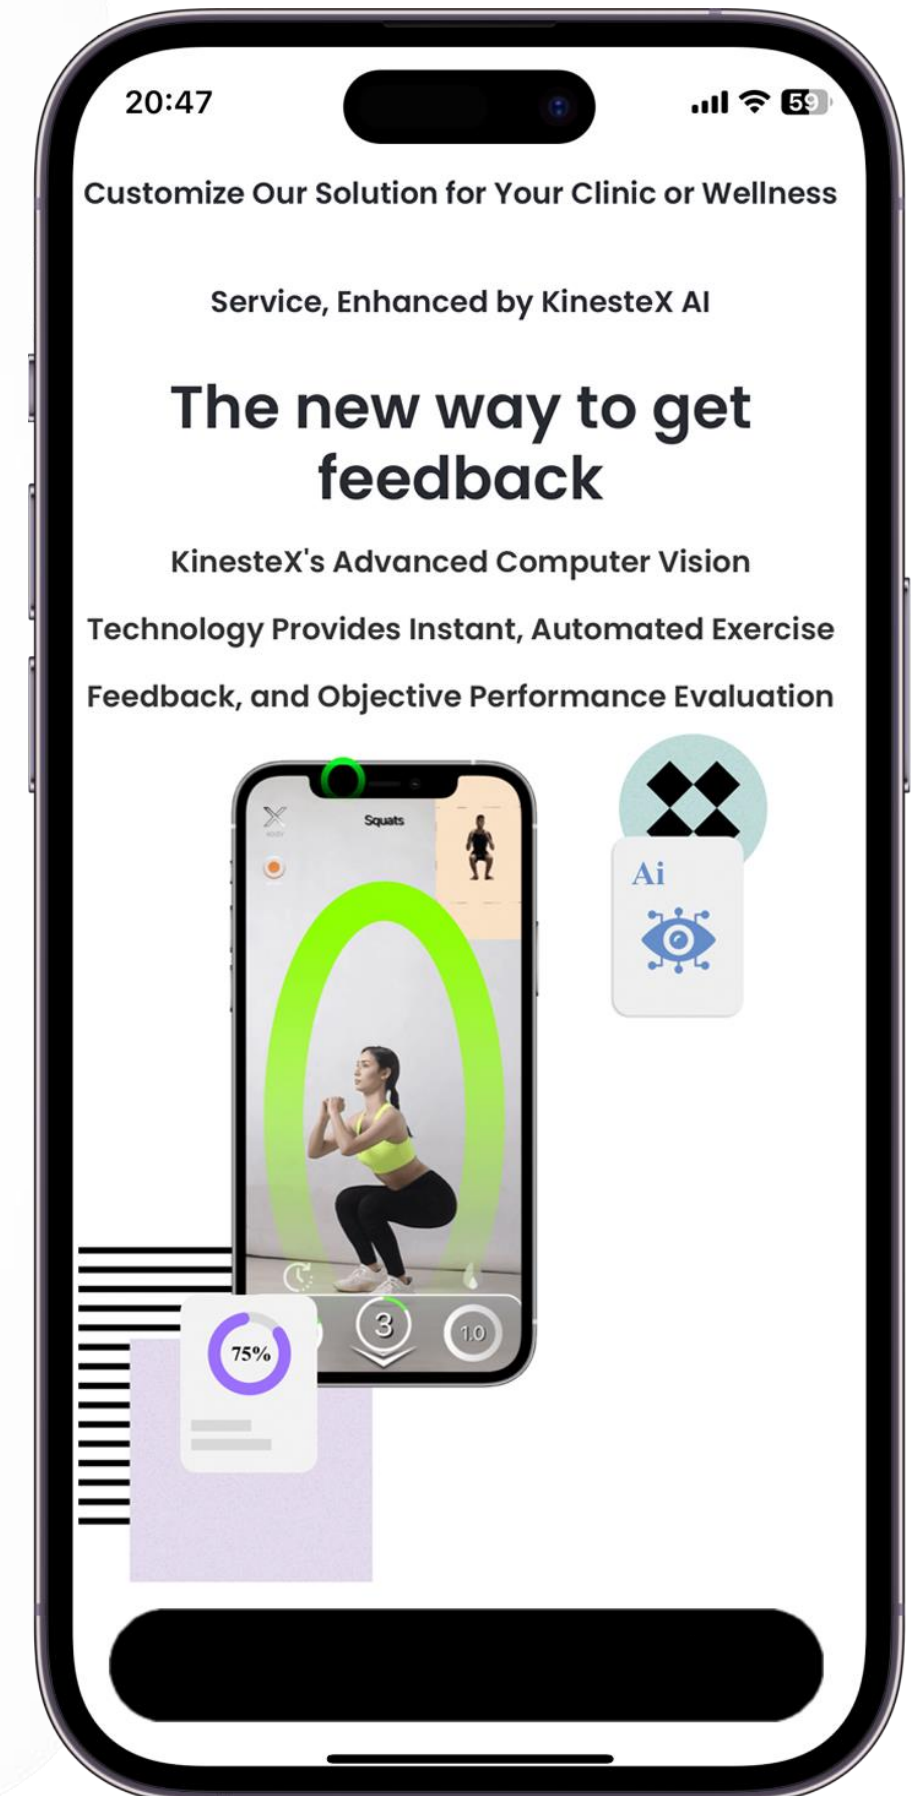

Interactive Videos with your Content & Scripts

Real-time exercise feedback
for followers

From Influencer for their **videos** using their **scripts**

Exercise summary with valuable
data points

Reps - Duration - Posture Accuracy - Error Score

Integrate AI Coaching into your App

The Power of SDK

White-label AI Camera Vision Solution to integrate into your App.

SMOOTH
INTEGRATION

Integrate SDK into your existing platform (Android, iOS, or Web) for a better user experience without disrupting your workflow.

VALUABLE
DATA

Get valuable data about your users to make more personalized workouts, a leaderboard to motivate your users and better understand their preferences

Counting reps & calories

Automatically track repetitions and calories burned, providing users with useful metrics.

Real-time pose estimation

Accurately track users' movements during workouts for precise real-time AI feedback.

Main Features of SDK

“When I feel tired, I just think about how great I will feel once I finally reach my goal.”