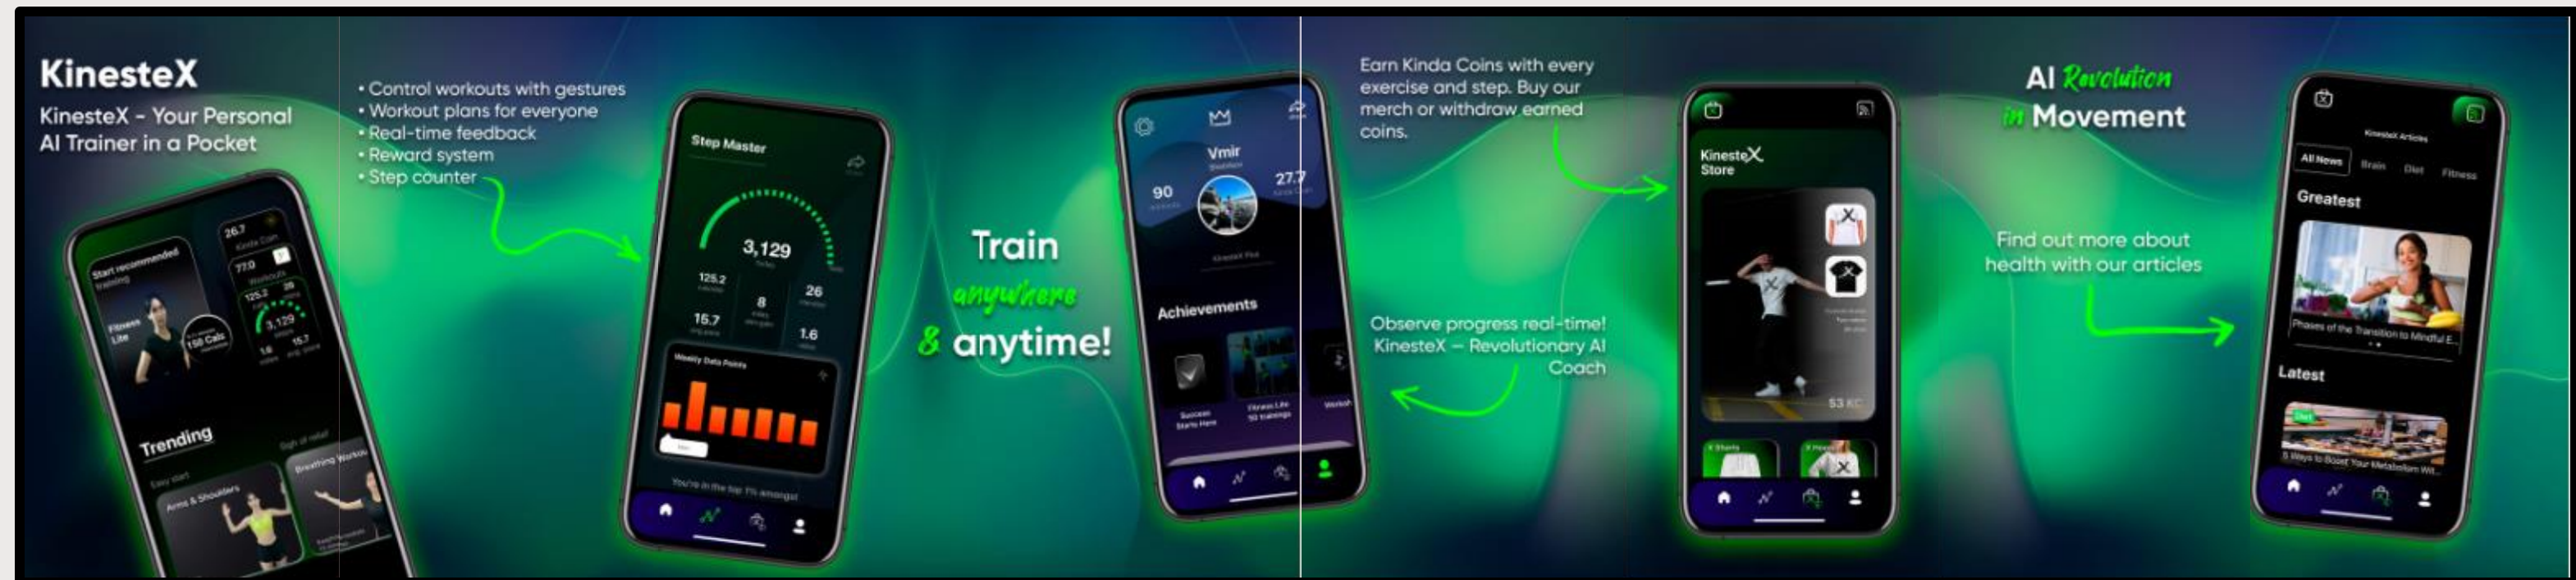

KinesteX AI Coaching App SDK White Label Solution

Elevate - Immerse - Differentiate

Elevate your brand, add immersive experience to your users, create additional revenue stream, and differentiate your company with AI.

Interactive Videos with your Content & Scripts

Real-time exercise feedback
for followers

From Influencer for their **videos** using their **scripts**

Exercise summary with valuable
data points

Reps - Duration - Posture Accuracy - Error Score

Integrate AI Coaching into your App

The Power of SDK

White-label AI Camera Vision Solution to integrate into your App.

SMOOTH
INTEGRATION

Integrate SDK into your existing platform (Android, iOS, or Web) for a better user experience without disrupting your workflow.