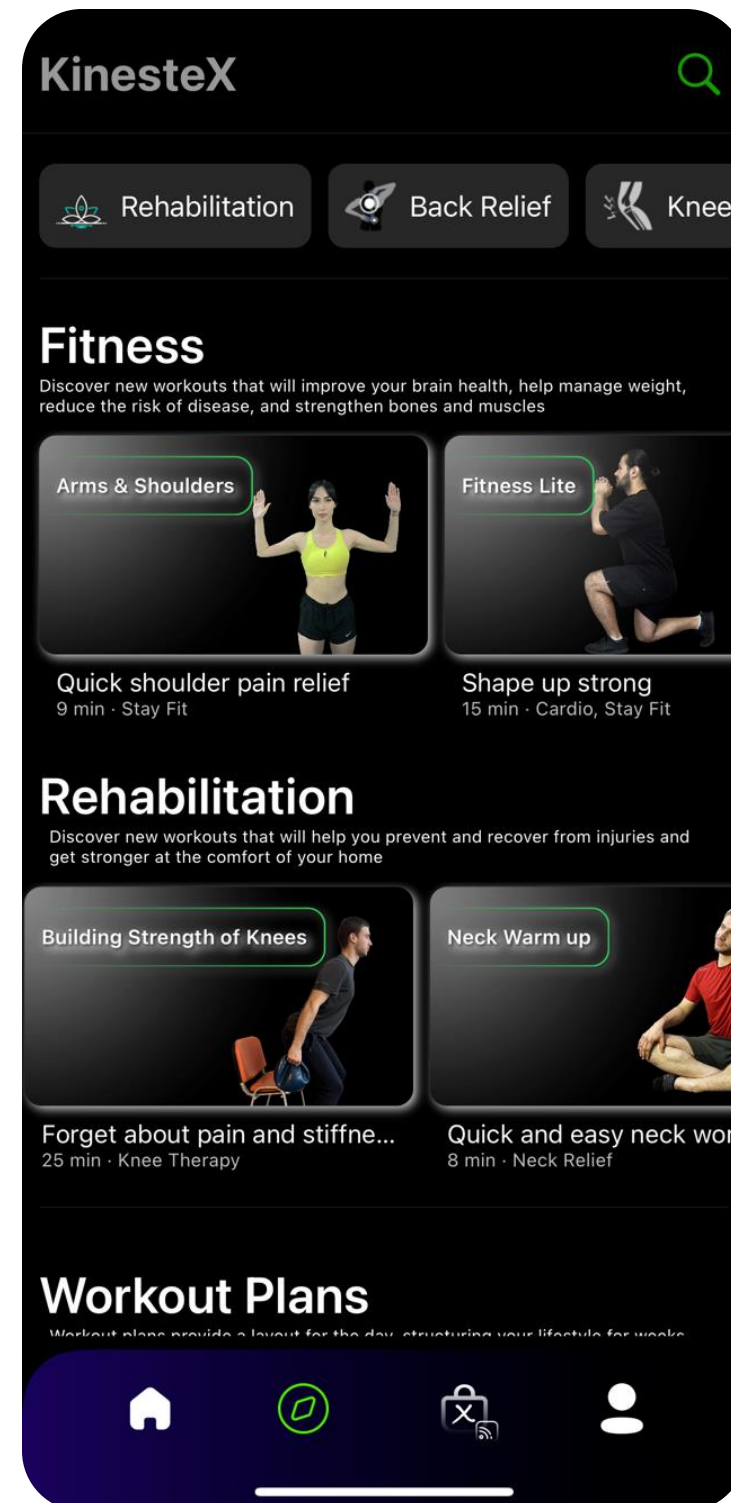

Real-time pose estimation

Accurately track users' movements during workouts for precise real-time AI feedback.

Main Features of SDK

“When I feel tired, I just think about how great I will feel once I finally reach my goal.”

Benefits of SDK

Integration process and next steps

Our Technology

- **Human pose estimation analysis approach** includes prior knowledge about human anatomy
- **Lightning Fast 2D pose estimation** used to generate 3D virtual humans in real-time
- **Body Markers at up to 30 land-marks** on and around the body at precise joint rotation axes
- **Movement Description Language** allows computer to understand human movements
- **Phase Classifier** detects and divides movements into scientific phases for analytics
- **Rep Tracking Automatic repetition counting, clocking, and progress tracking** during workouts
- **Speed Calculating** the time under tension and at what velocity movements are performed
- **Anatomic Metrics Precise computation** of the relevant metrics like angles, distances, velocities
- **Range of Motion Measure** if users go all the way through the entire exercise motion
- **Mistake Detection Optional** form correction to achieve optimal execution as set with our experts

Bonus for your Followers

KinesteX AI Interactive Video Library

FITNESS & YOGA

One of the best workout experiences they've had at a fraction of the cost

1. Hundreds of workouts from expert trainers in different categories across the world
2. Personal training with real-time feedback on technique and fun and interactive workouts to prevent injuries and get/stay fit
3. Detailed analytics dashboard on workouts and performance