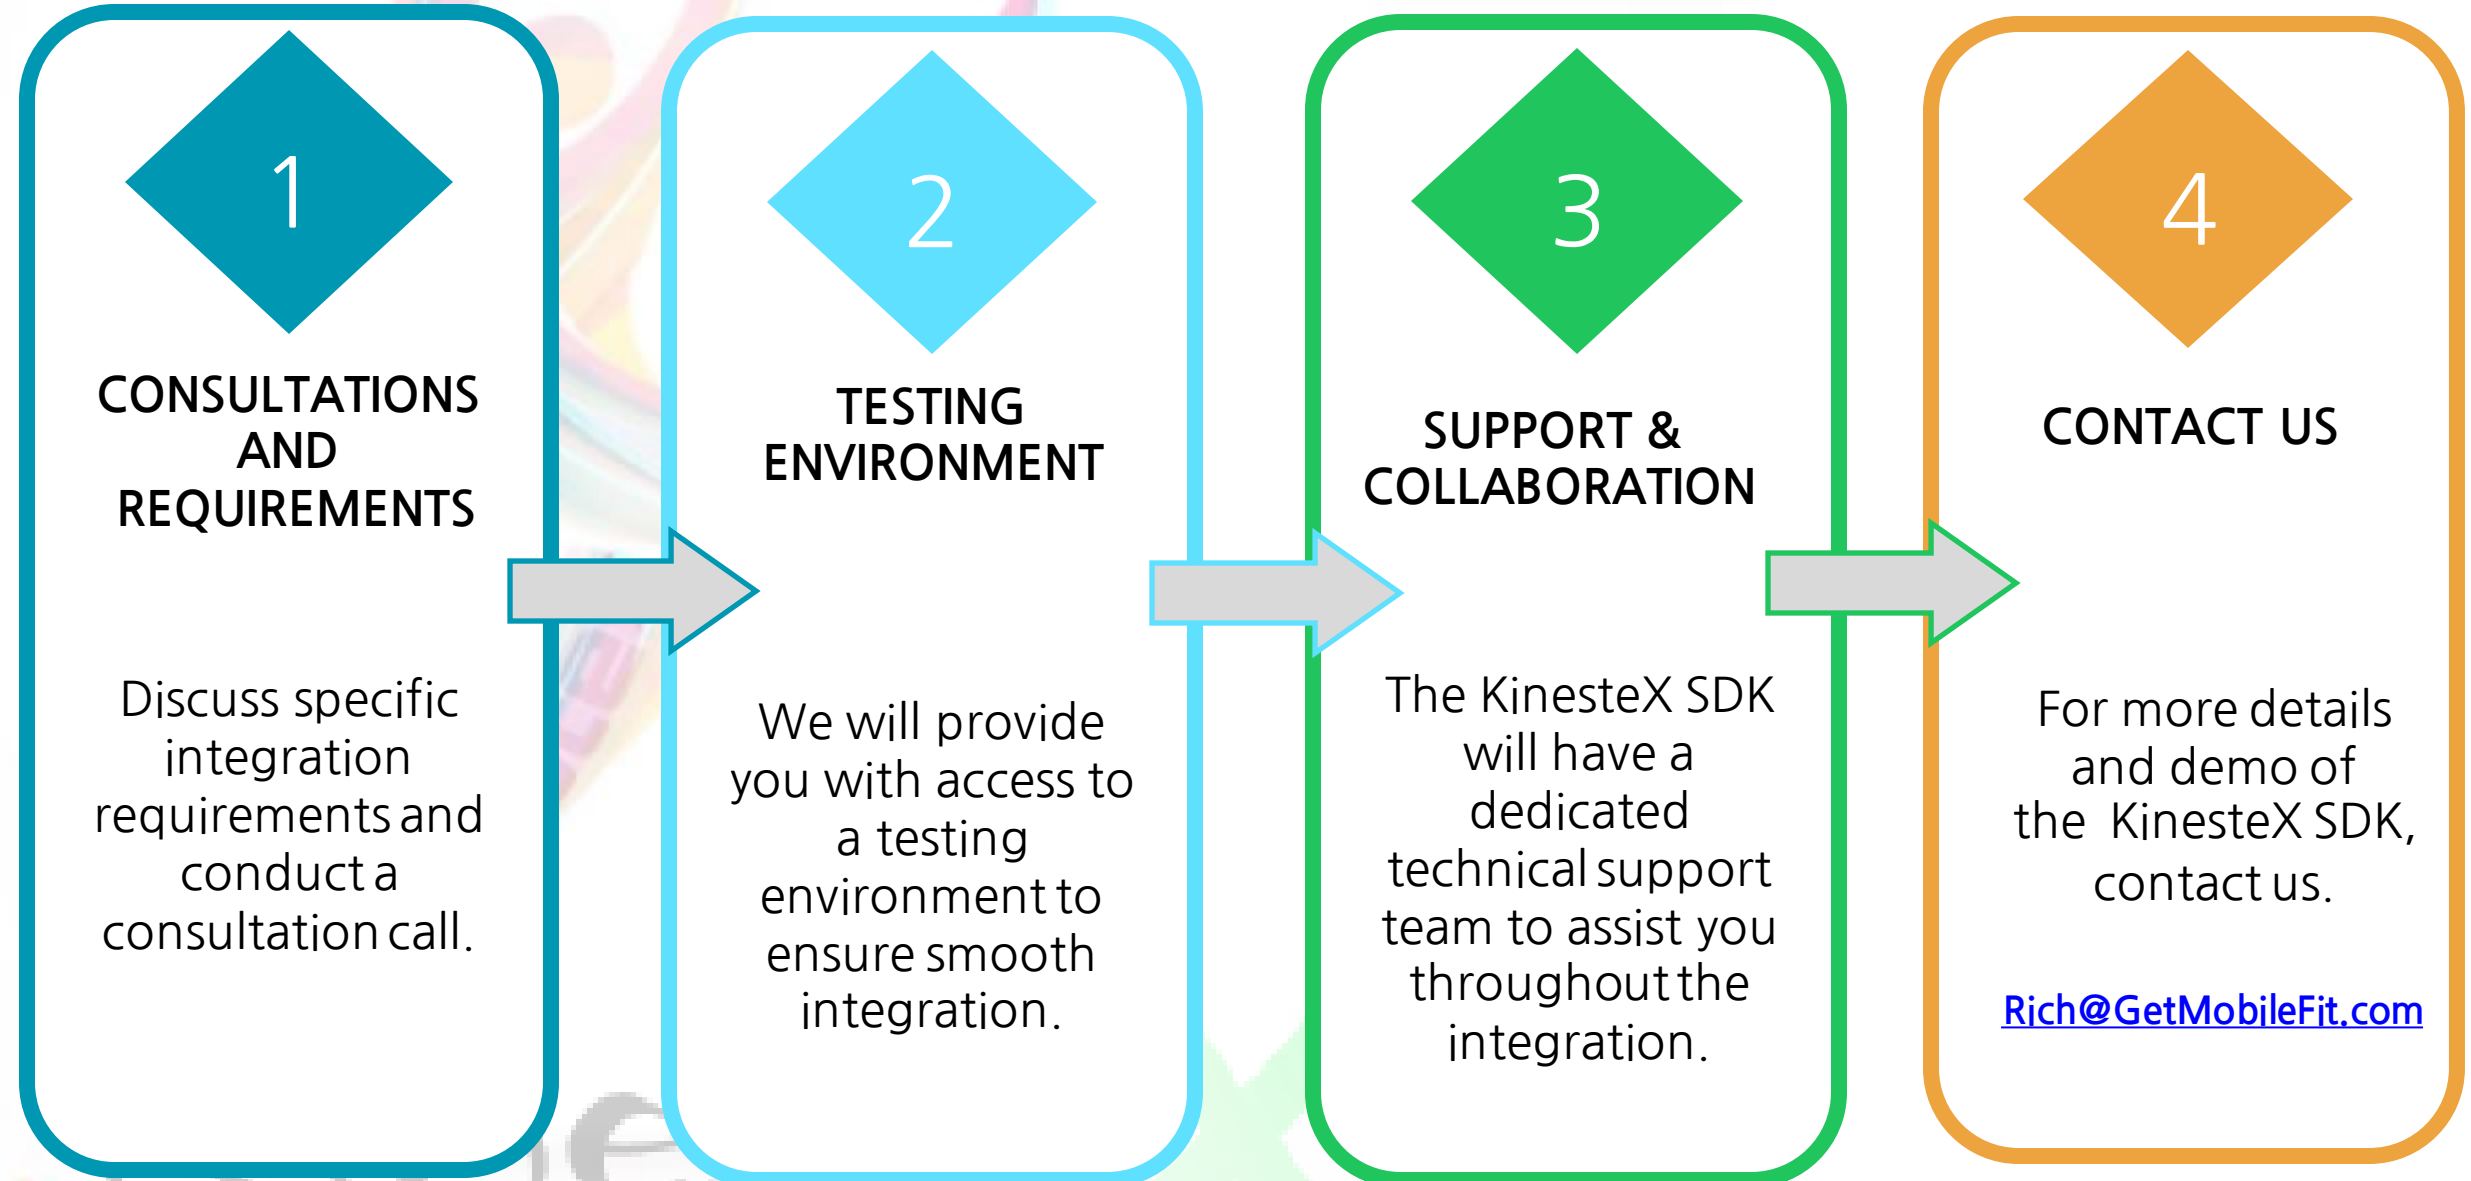

Benefits of SDK

Integration process and next steps

Our Technology

- **Human pose estimation analysis approach** includes prior knowledge about human anatomy
- **Lightning Fast 2D pose estimation** used to generate 3D virtual humans in real-time
- **Body Markers at up to 30 land-marks** on and around the body at precise joint rotation axes
- **Movement Description Language** allows computer to understand human movements
- **Phase Classifier** detects and divides movements into scientific phases for analytics
- **Rep Tracking Automatic repetition counting, clocking, and progress tracking** during workouts
- **Speed Calculating** the time under tension and at what velocity movements are performed
- **Anatomic Metrics Precise computation** of the relevant metrics like angles, distances, velocities
- **Range of Motion Measure** if users go all the way through the entire exercise motion
- **Mistake Detection Optional** form correction to achieve optimal execution as set with our experts