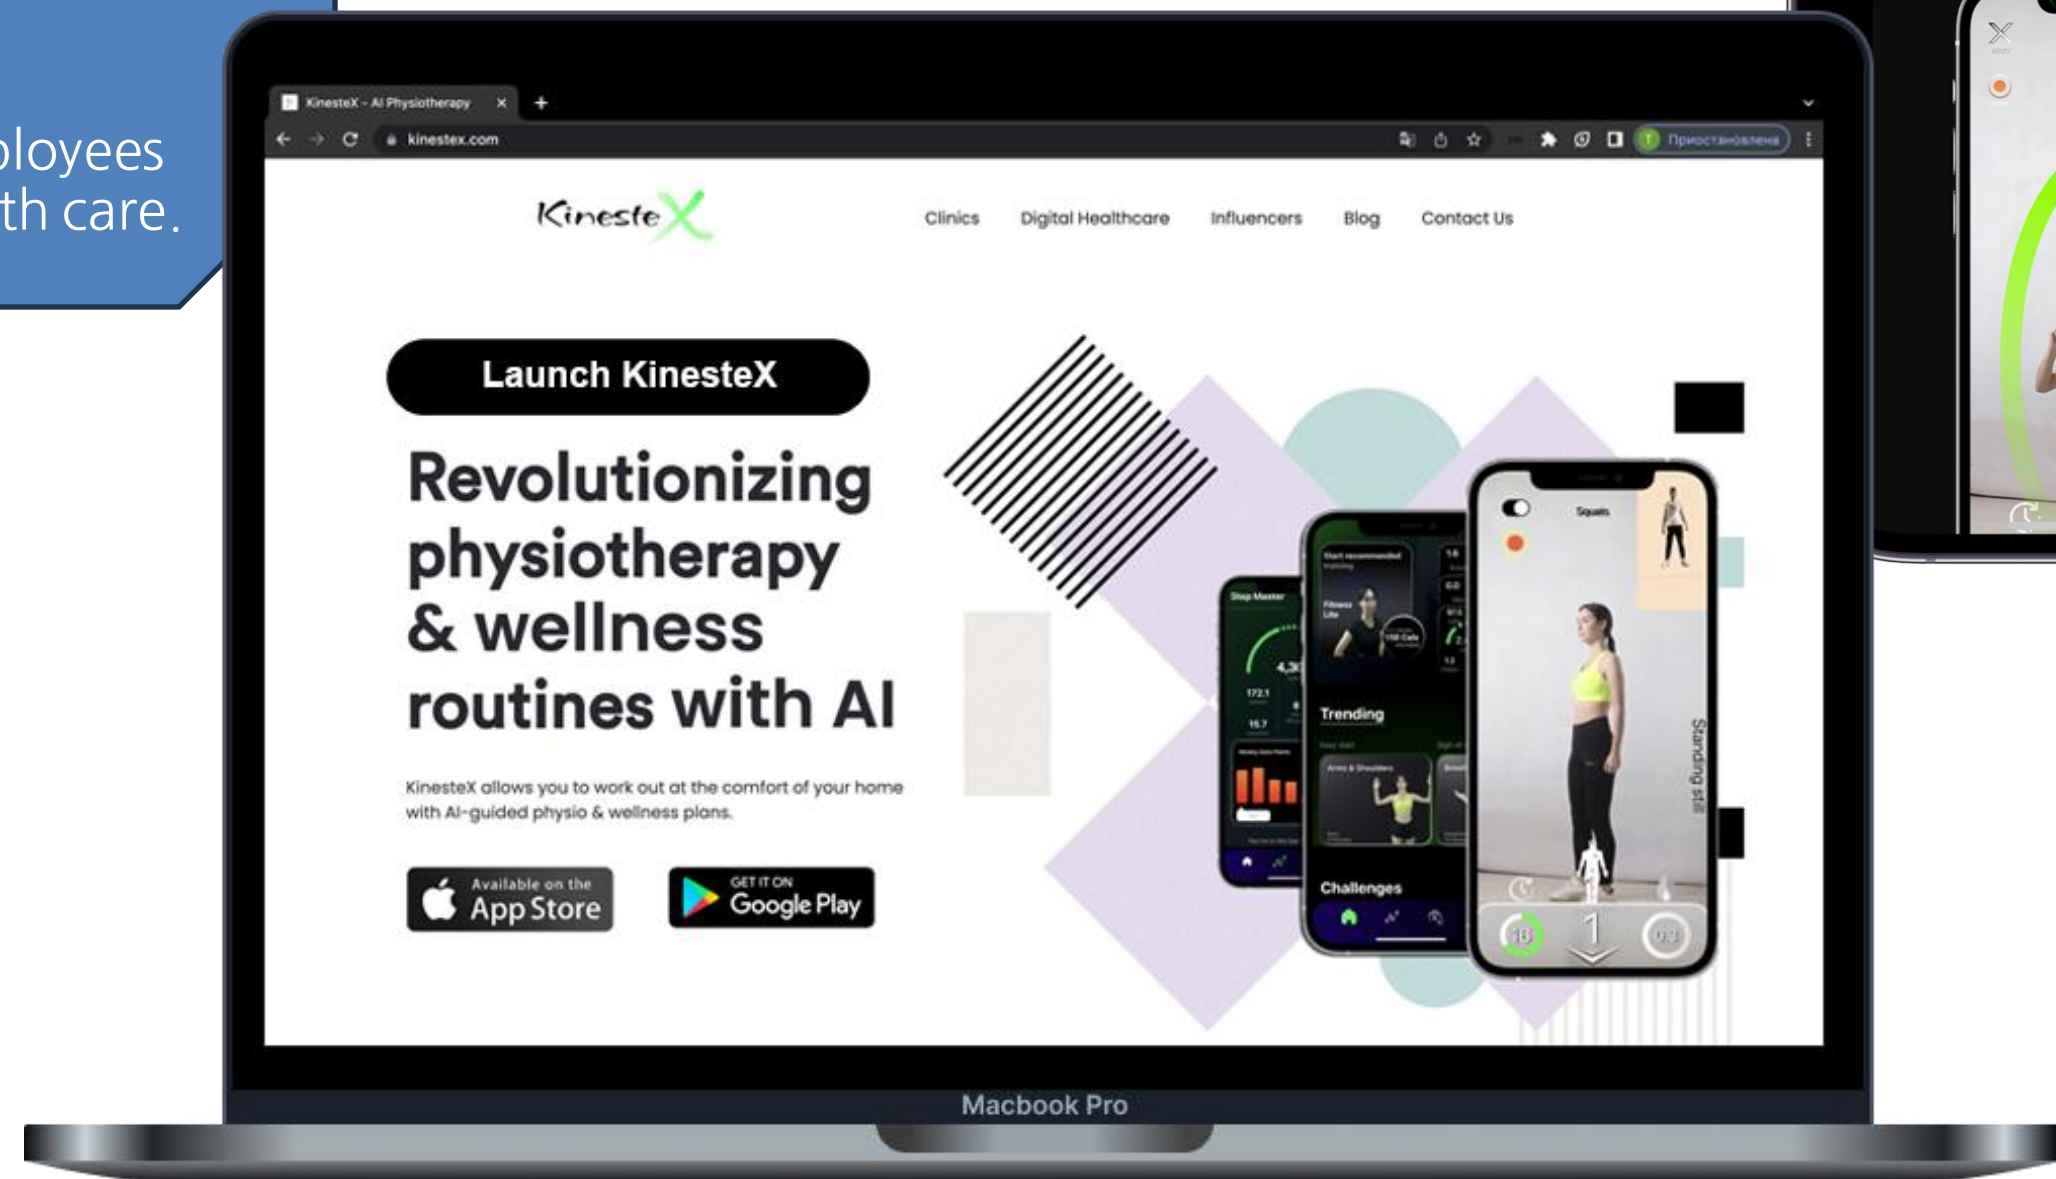

Who we work with

SDK users on KinesteX and counting...

Prana Connect

A platform that allows corporate clients and their employees to receive qualified mental, physical and financial health care.

KinesteX SDK helps Prana Connect with physical health by providing their users with physical training with an AI trainer, which in turn provides:

- Real-time motion feedback
- Motivation during training
- Set, rep and calorie counter
- Progress across all workouts