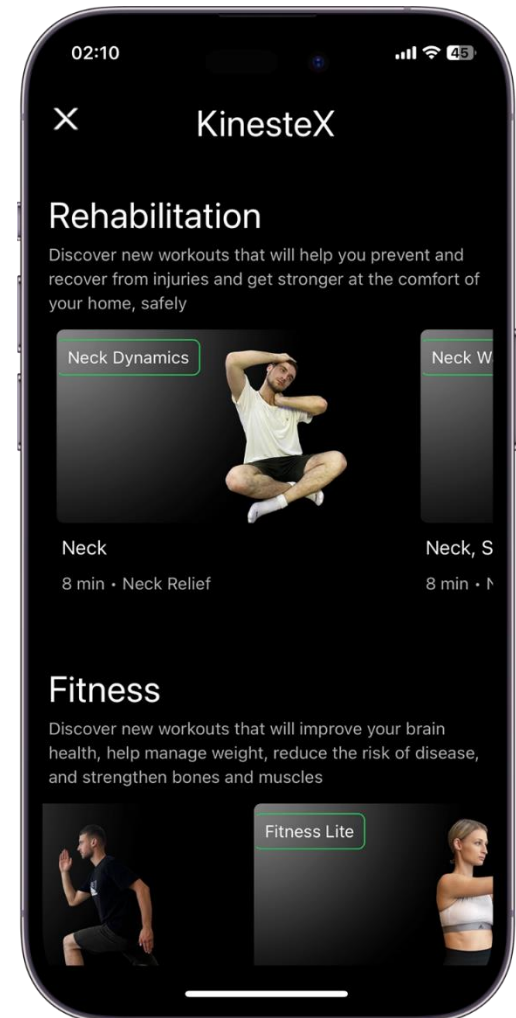

VALUABLE
DATA

Get valuable data about your users to make more personalized workouts, a leaderboard to motivate your users and better understand their preferences

Counting reps & calories

Automatically track repetitions and calories burned, providing users with useful metrics.

Real-time pose estimation

Accurately track users' movements during workouts for precise real-time AI feedback.

Main Features of SDK

“When I feel tired, I just think about how great I will feel once I finally reach my goal.”

Motivation

For your users in real time during the workouts and outside of them

Workout & exercise library

Access to an extensive library of exercises to create individual training plans for users in yoga, fitness, and injury rehab and prevention

Benefits of SDK

Integration process and next steps

Our Technology

- **Human pose estimation analysis approach** includes prior knowledge about human anatomy
- **Lightning Fast 2D pose estimation** used to generate 3D virtual humans in real-time
- **Body Markers at up to 30 land-marks** on and around the body at precise joint rotation axes
- **Movement Description Language** allows computer to understand human movements
- **Phase Classifier** detects and divides movements into scientific phases for analytics
- **Rep Tracking Automatic repetition counting, clocking, and progress tracking** during workouts
- **Speed Calculating** the time under tension and at what velocity movements are performed
- **Anatomic Metrics Precise computation** of the relevant metrics like angles, distances, velocities
- **Range of Motion Measure** if users go all the way through the entire exercise motion
- **Mistake Detection Optional** form correction to achieve optimal execution as set with our experts