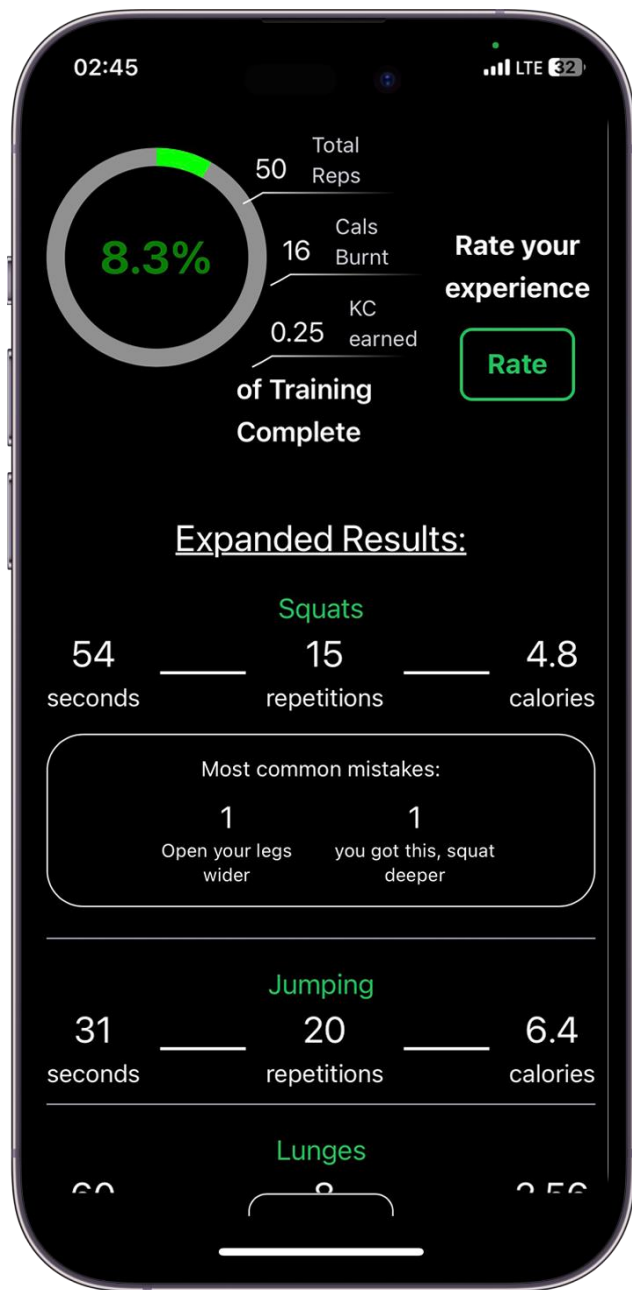

Interactive Videos with your Content & Scripts

Real-time exercise feedback
for followers

From Influencer for their **videos** using their **scripts**

Exercise summary with valuable
data points

Reps - Duration - Posture Accuracy - Error Score

Integrate AI Coaching into your App

The Power of SDK

White-label AI Camera Vision Solution to integrate into your App.

SMOOTH
INTEGRATION

Integrate SDK into your existing platform (Android, iOS, or Web) for a better user experience without disrupting your workflow.

VALUABLE
DATA

Get valuable data about your users to make more personalized workouts, a leaderboard to motivate your users and better understand their preferences

Counting reps & calories

Automatically track repetitions and calories burned, providing users with useful metrics.

Real-time pose estimation

Accurately track users' movements during workouts for precise real-time AI feedback.

Main Features of SDK

“When I feel tired, I just think about how great I will feel once I finally reach my goal.”