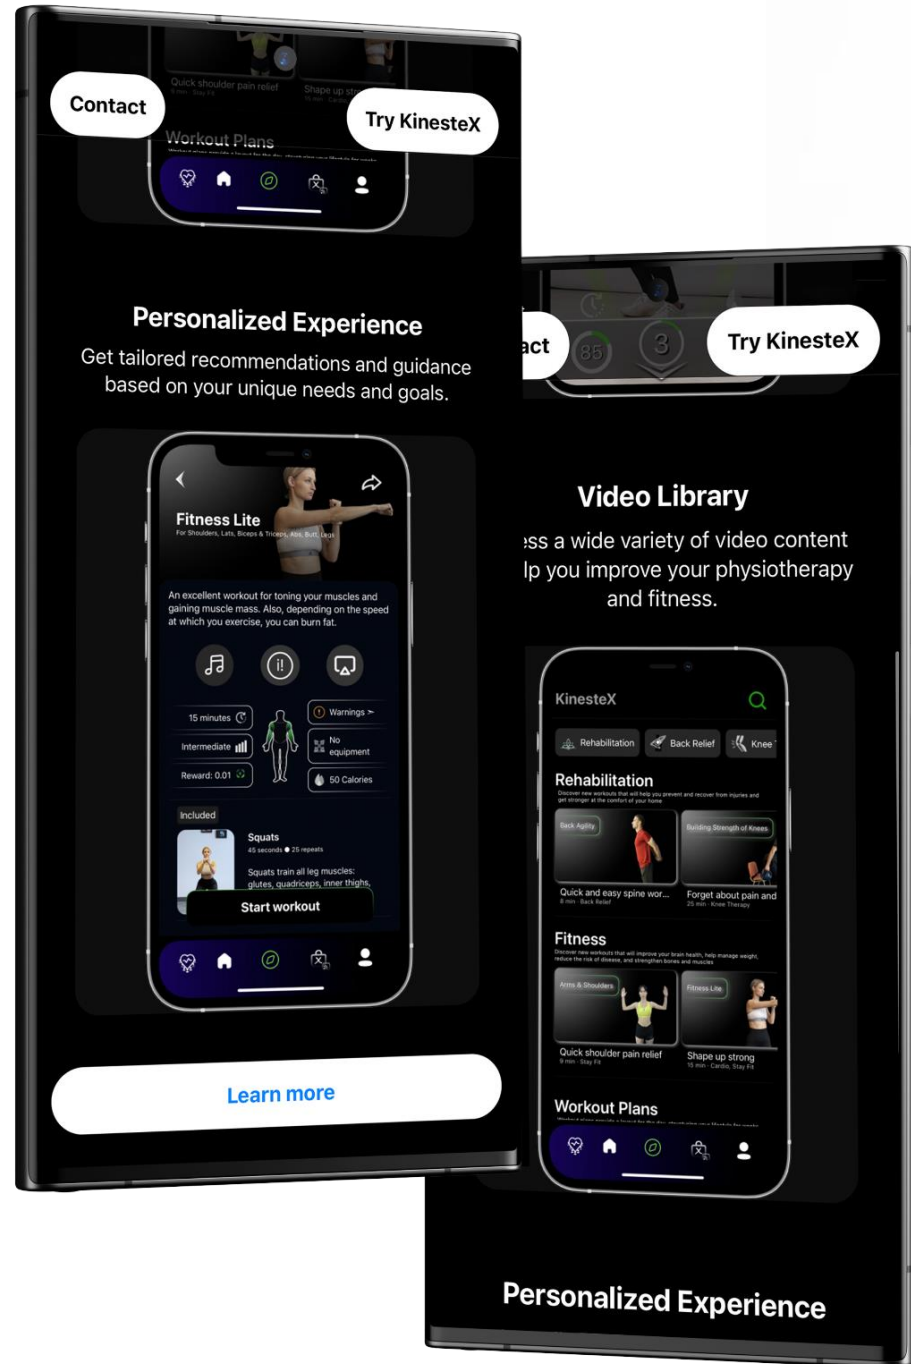

Integration process and next steps