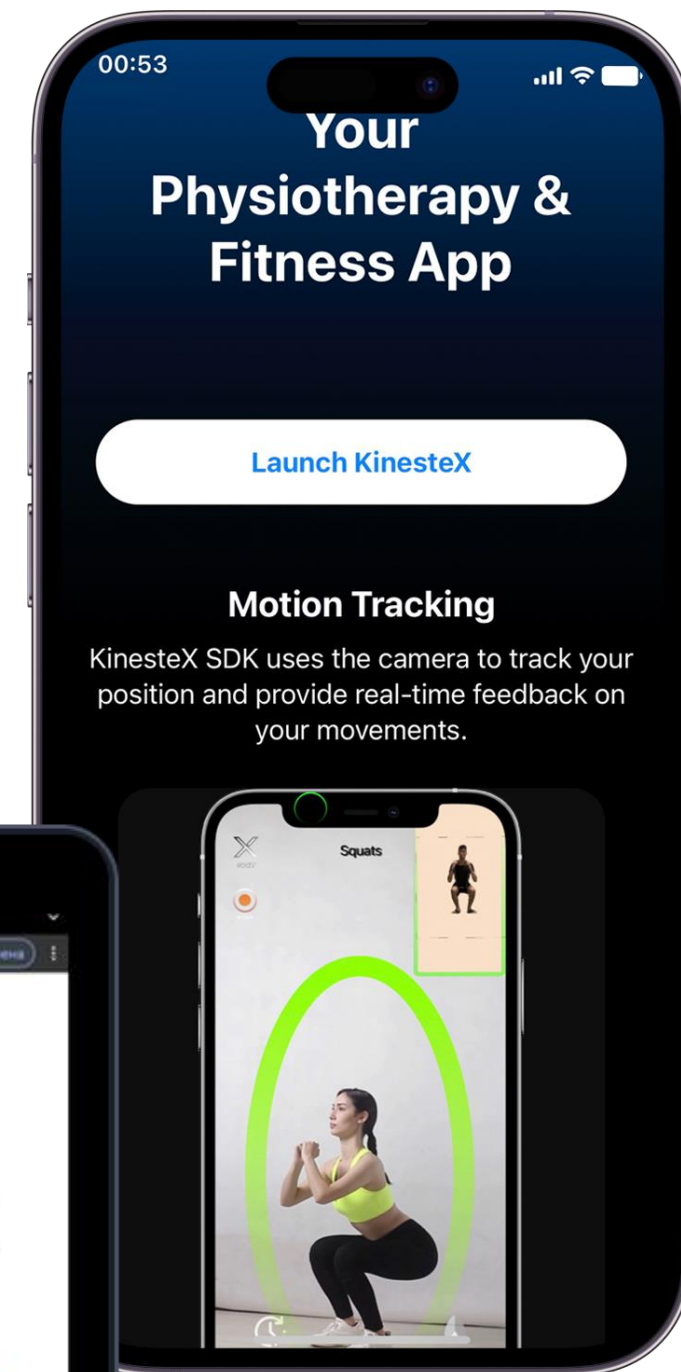

Who we work with

SDK users on KinesteX and counting...

Prana Connect

A platform that allows corporate clients and their employees to receive qualified mental, physical and financial health care.

KinesteX SDK helps Prana Connect with physical health by providing their users with physical training with an AI trainer, which in turn provides:

- Real-time motion feedback
- Motivation during training
- Set, rep and calorie counter
- Progress across all workouts