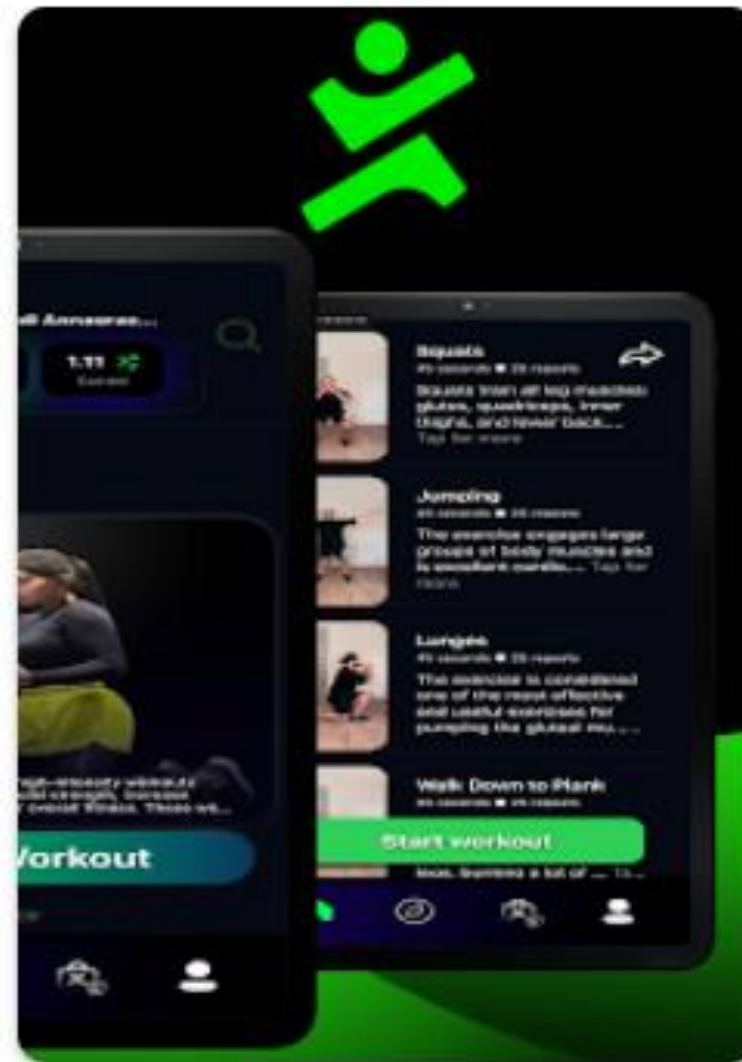

Interactive Videos with your Content & Scripts

Real-time exercise feedback
for followers

From Influencer for their **videos** using their **scripts**

Exercise summary with valuable
data points

Reps - Duration - Posture Accuracy - Error Score

Integrate AI Coaching into your App

The Power of SDK

White-label AI Camera Vision Solution to integrate into your App.

SMOOTH
INTEGRATION

Integrate SDK into your existing platform (Android, iOS, or Web) for a better user experience without disrupting your workflow.