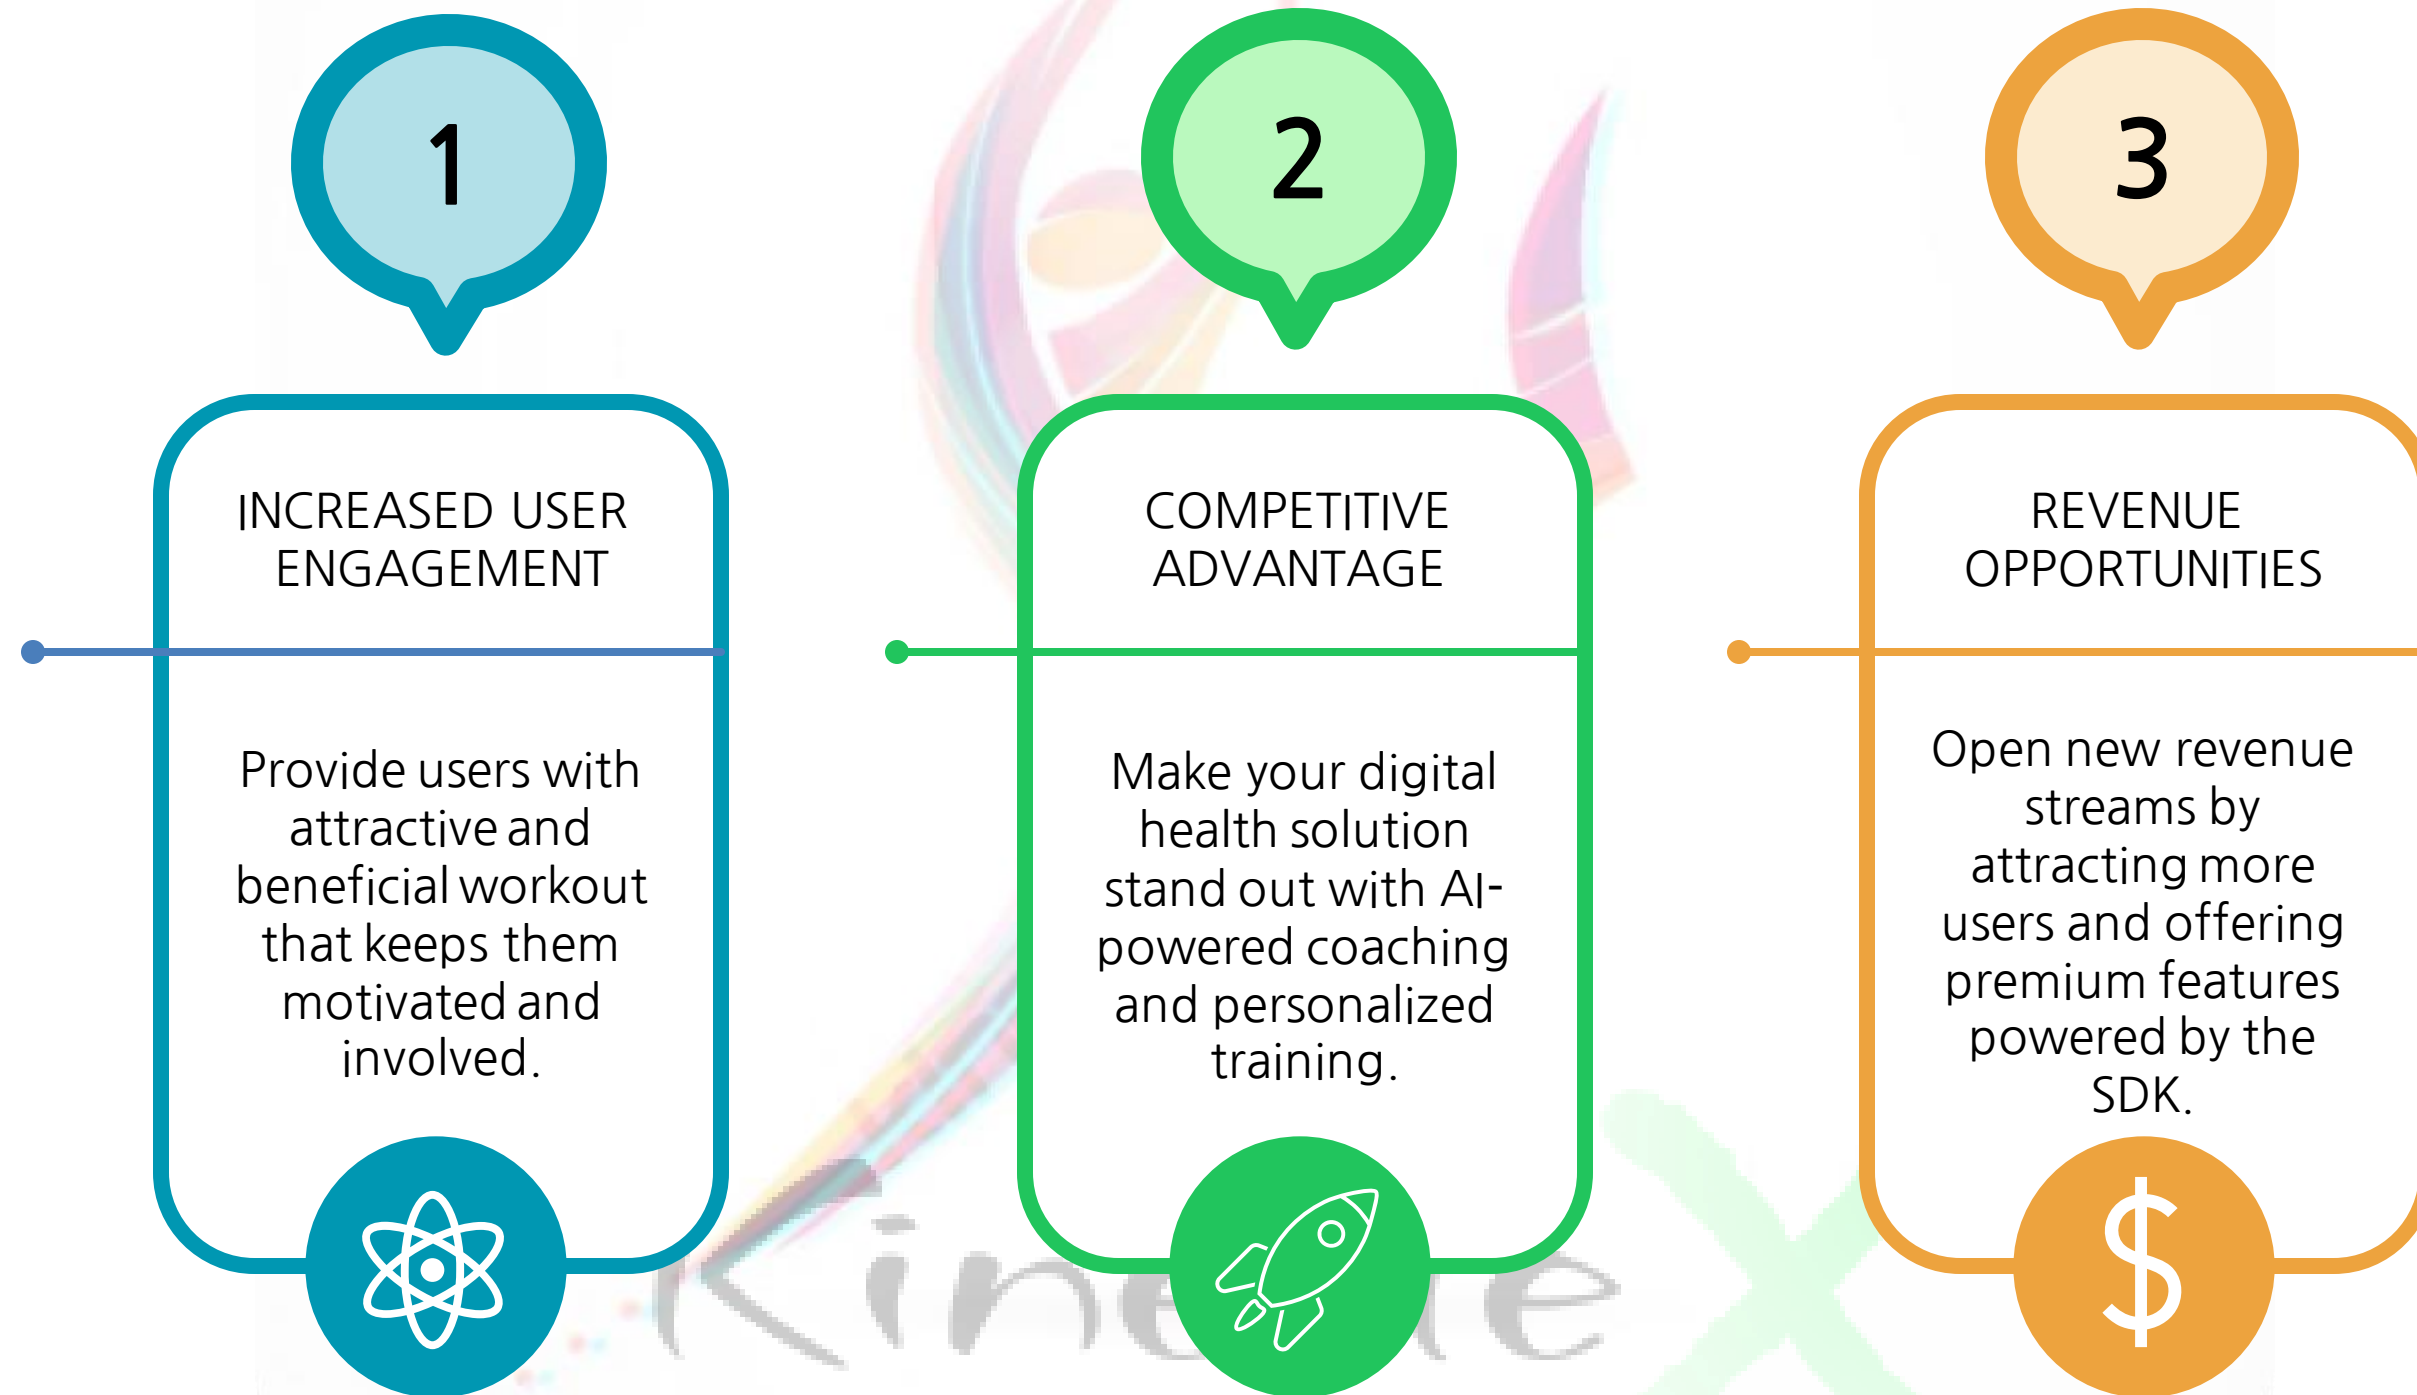

Real-time pose estimation

Accurately track users' movements during workouts for precise real-time AI feedback.

Main Features of SDK

“When I feel tired, I just think about how great I will feel once I finally reach my goal.”

Motivation

For your users in real time during the workouts and outside of them

Workout & exercise library

Access to an extensive library of exercises to create individual training plans for users in yoga, fitness, and injury rehab and prevention

Benefits of SDK

Integration process and next steps

Our Technology

- **Human pose estimation analysis approach** includes prior knowledge about human anatomy
- **Lightning Fast 2D pose estimation** used to generate 3D virtual humans in real-time
- **Body Markers at up to 30 land-marks** on and around the body at precise joint rotation axes
- **Movement Description Language** allows computer to understand human movements
- **Phase Classifier** detects and divides movements into scientific phases for analytics
- **Rep Tracking Automatic repetition counting, clocking, and progress tracking** during workouts
- **Speed Calculating** the time under tension and at what velocity movements are performed
- **Anatomic Metrics Precise computation** of the relevant metrics like angles, distances, velocities
- **Range of Motion Measure** if users go all the way through the entire exercise motion
- **Mistake Detection Optional** form correction to achieve optimal execution as set with our experts

PHYSICAL THERAPY (PT)

Stay pain-free with AI-Guided PT from experts

1. Offers virtual therapy with a human approach with human pose estimation
2. Hundreds of exercises with interactive video data created by physical therapy experts.
3. Provides precise and easy-to-use health assessment around range of motion and flexibility
4. Tracks progress over time and adapts accordingly