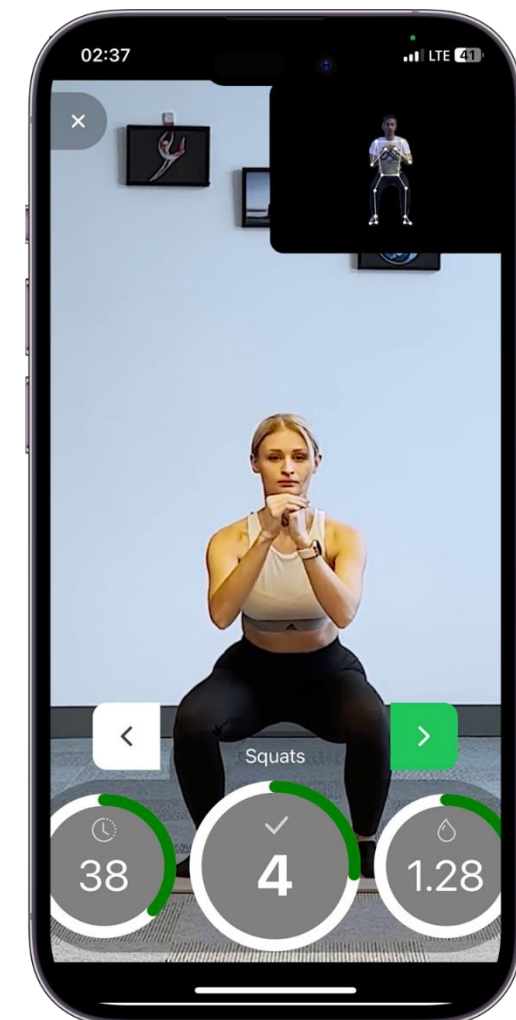

VALUABLE
DATA

Get valuable data about your users to make more personalized workouts, a leaderboard to motivate your users and better understand their preferences

Counting reps & calories

Automatically track repetitions and calories burned, providing users with useful metrics.

Real-time pose estimation

Accurately track users' movements during workouts for precise real-time AI feedback.

Main Features of SDK

“When I feel tired, I just think about how great I will feel once I finally reach my goal.”