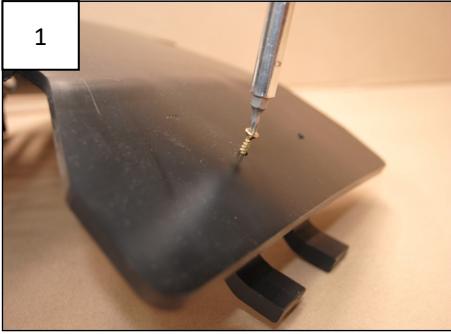

AX1426

KTM 250/350 EXCF
Xtrem Skid Plate

- 2 NE01-11-001 Screws 6x25mm
- 1 NE04-01-133 Sticker
- 2 NE01-09-001 Auto-Screws

AX1426

KTM 250/350 EXCF
Xtrem Skid Plate

- 2 NE01-11-001 Screws 6x25mm
- 1 NE04-01-133 Sticker
- 2 NE01-09-001 Auto-Screws