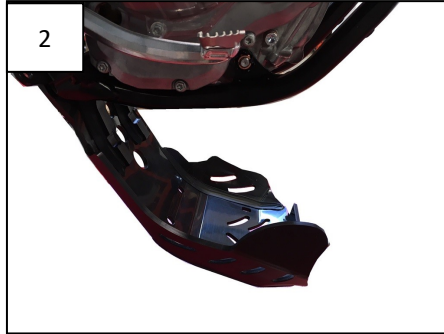

AX1426

KTM 250/350 EXCF
Xtrem Skid Plate

- 2 NE01-11-001 Screws 6x25mm
- 1 NE04-01-133 Sticker
- 2 NE01-09-001 Auto-Screws

AX1426

KTM 250/350 EXCF
Xtrem Skid Plate

- 2 NE01-11-001 Screws 6x25mm
- 1 NE04-01-133 Sticker
- 2 NE01-09-001 Auto-Screws