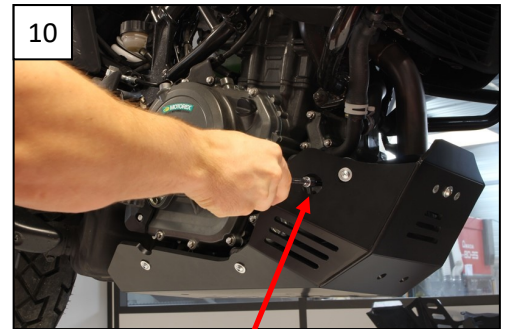

10
1x OEM bolt