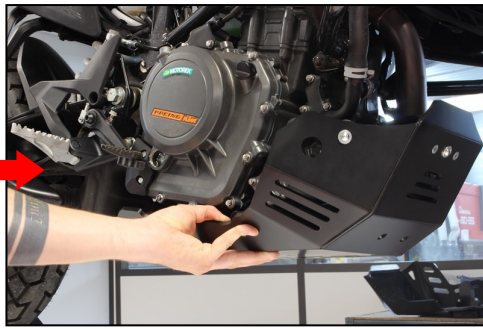

10
1x OEM bolt