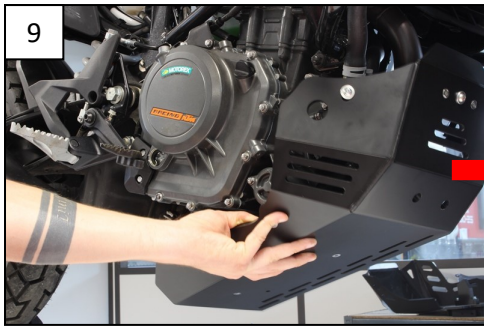

10
1x OEM bolt