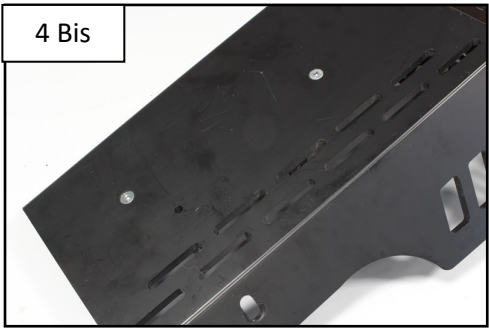

- 1 PM01-10-010 Plastic part 30mm
- 1 PM01-10-011 Plastic part 30mm
- 1 PM01-04-198 Plastic part 20mm
- 1 NE04-01-183 Sticker « 390 »
- 6 NE10-01-004 Shouldered ring
- 4 NE01-03-001 M6 Washers
- 4 NE01-04-003 Em6f
- 1 NE01-02-006 Tfhc 6x40mm
- 1 NE01-02-005 Tfhc 6x35mm
- 2 NE01-01-008 Tbhc 6x25mm
- 2 NE01-01-022 Tbhc 6x55mm
- 2 NE01-01-011 Tbhc 6x35mm
- 4 NE01-02-004 Tfhc 6x30mm
- 2 NE05-01-004 Plastic spacer 10mm (Black)

VIDEO ON YOUTUBE

**AX1565**  
KTM 390 ADVENTURE  
ADV SKID PLATE

4xTfhc 6x30mm | 4x M6 washers |  
4x Em6f

1x Tfhc 6x40mm  
1x Tfhc 6x35mm

2x Tbhc 6x25mm | 2x Alloy spacers

1x Tbhc 6x55mm | 1x Alloy spacers

1x Tbhc 6x55mm | 1x Alloy spacers

1x 10mm Plastic spacer

1x Tbhc 6x35mm | 1x Alloy spacers

10  
1x OEM bolt

3x OEM bolt

2x OEM bolt

11  
1x 10mm Plastic spacer

12  
1x Tbhc 6x35mm | 1x Alloy spacers