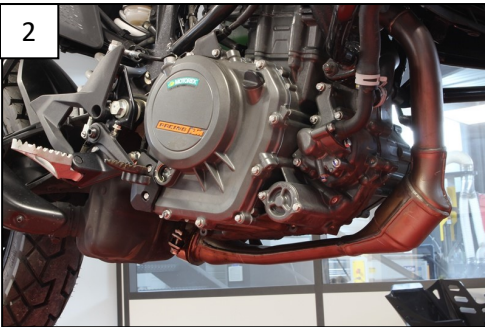

AX1565
KTM 390 ADVENTURE
ADV SKID PLATE

4xTfhc 6x30mm | 4x M6 washers |
4x Em6f