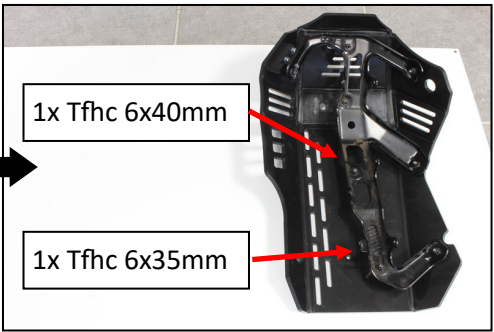

- 1 PM01-10-010 Plastic part 30mm
- 1 PM01-10-011 Plastic part 30mm
- 1 PM01-04-198 Plastic part 20mm
- 1 NE04-01-183 Sticker « 390 »
- 6 NE10-01-004 Shouldered ring
- 4 NE01-03-001 M6 Washers
- 4 NE01-04-003 Em6f
- 1 NE01-02-006 Tfhc 6x40mm
- 1 NE01-02-005 Tfhc 6x35mm
- 2 NE01-01-008 Tbhc 6x25mm
- 2 NE01-01-022 Tbhc 6x55mm
- 2 NE01-01-011 Tbhc 6x35mm
- 4 NE01-02-004 Tfhc 6x30mm
- 2 NE05-01-004 Plastic spacer 10mm (Black)

VIDEO ON YOUTUBE

**AX1565**  
KTM 390 ADVENTURE  
ADV SKID PLATE

4xTfhc 6x30mm | 4x M6 washers |  
4x Em6f

1x Tfhc 6x40mm  
1x Tfhc 6x35mm

2x Tbhc 6x25mm | 2x Alloy spacers

1x Tbhc 6x55mm | 1x Alloy spacers