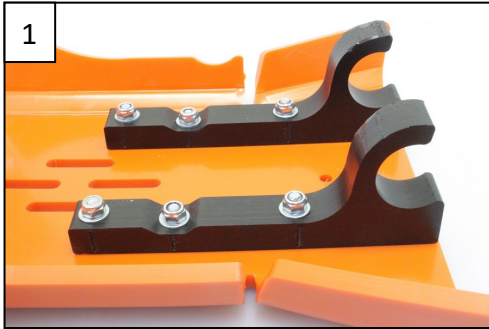

AX1482
 Xtrem Skid Plate
 KTM EXCF450/500

- 2 NE01-11-001 Screw 6x25mm
- 4 NE01-02-004 Tfhc 6x30mm
- 2 NE01-02-003 Tfhc 6x25mm
- 6 NE01-04-003 Em6f
- 6 NE01-03-001 Ring M6
- 2 PM01-04-169 Rear Brackets
- 1 NE04-01-152 Sticker

Follow us

AX1482
 Xtrem Skid Plate
 KTM EXCF450/500

- 2 NE01-11-001 Screw 6x25mm
- 4 NE01-02-004 Tfhc 6x30mm
- 2 NE01-02-003 Tfhc 6x25mm
- 6 NE01-04-003 Em6f
- 6 NE01-03-001 Ring M6
- 2 PM01-04-169 Rear Brackets
- 1 NE04-01-152 Sticker