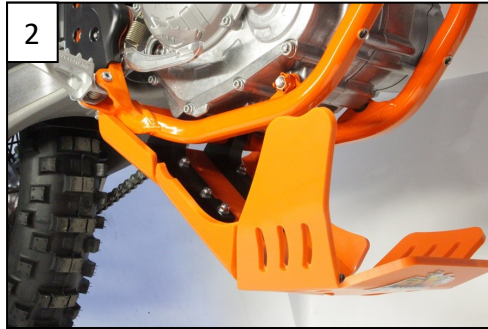

AX1482
 Xtrem Skid Plate
 KTM EXCF450/500

- 2 NE01-11-001 Screw 6x25mm
- 4 NE01-02-004 Tfhc 6x30mm
- 2 NE01-02-003 Tfhc 6x25mm
- 6 NE01-04-003 Em6f
- 6 NE01-03-001 Ring M6
- 2 PM01-04-169 Rear Brackets
- 1 NE04-01-152 Sticker

Follow us

AX1482
 Xtrem Skid Plate
 KTM EXCF450/500

- 2 NE01-11-001 Screw 6x25mm
- 4 NE01-02-004 Tfhc 6x30mm
- 2 NE01-02-003 Tfhc 6x25mm
- 6 NE01-04-003 Em6f
- 6 NE01-03-001 Ring M6
- 2 PM01-04-169 Rear Brackets
- 1 NE04-01-152 Sticker