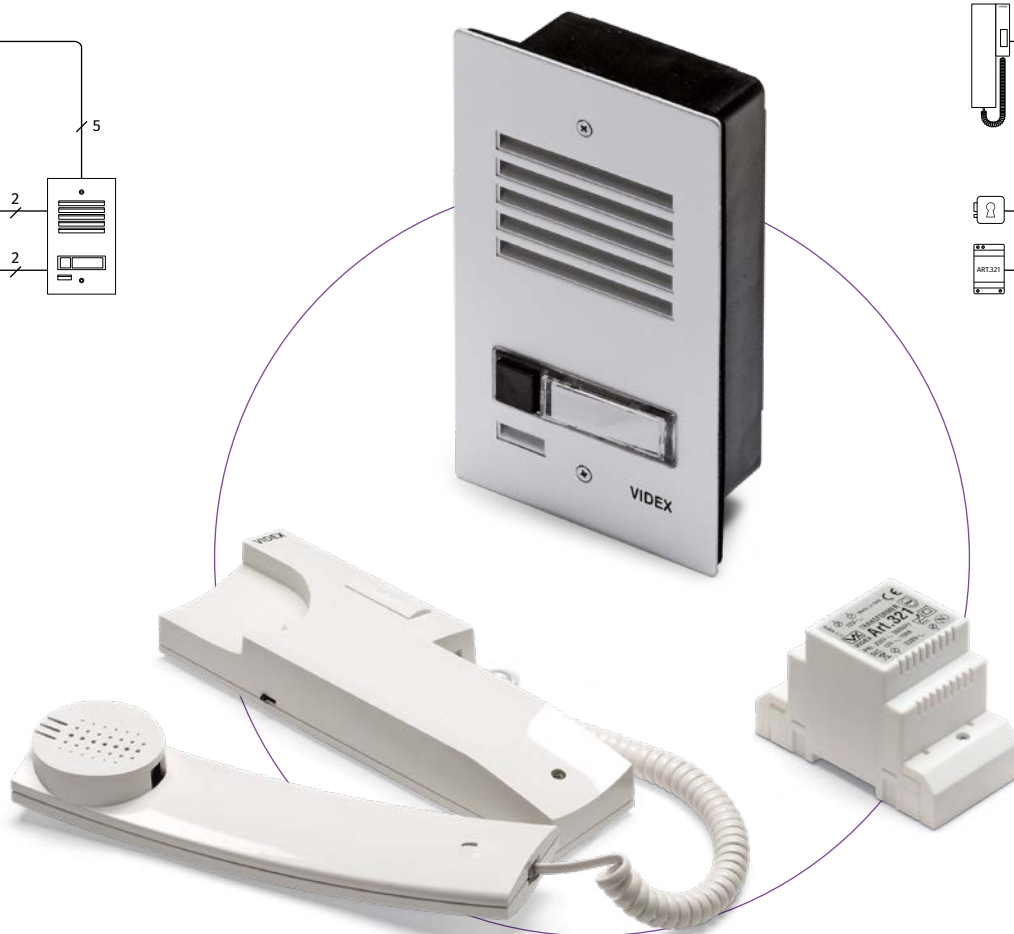

MK MINI Audiokit

One way or two way

	MK-1	MK-2
CONNECTION	STANDARD 4+1 AUDIO	
OUTDOOR STATION	Mini Series	
SPEAKER UNIT	1 x DU-1A	1 x DU-2A
CALL BUTTONS	1	2
DOOR OPENING	Built-in Lock Relay	
CALL	Electronic Call Tone	
MOUNTING	Flush Surface (require SMB-M¹)	
INDOOR STATION	1 x 3021	2 x 3021
SERIES	3000 Series Smart Range	
CALL	Electronic Call Tone	
BUTTONS	1: Door open	
CONTROLS	Call tone volume (3 levels)	
MOUNTING	Surface	
POWER SUPPLY UNIT	1 x 321	
INPUT/OUTPUT/VA	230Vac / 12Vac / 15VA	
SIZE	3 Modules A Type DIN Box (52.5x105x65mm)	
MOUNTING	DIN bar or direct wall fixing	
PACKAGING	Giftbox	
SIZE	25.5x23.5x6.5cm	29x29.5x7cm
WEIGHT	1.3Kg	1.6Kg