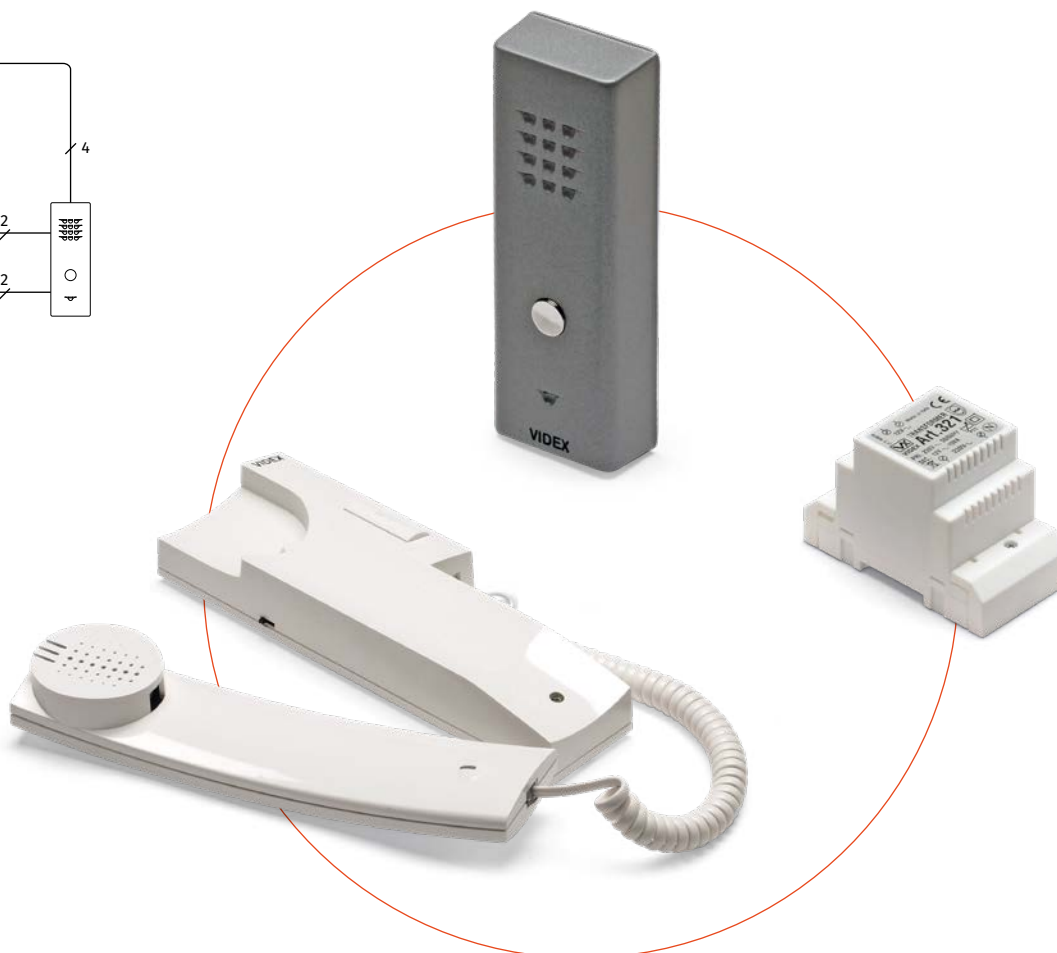

# SLK SLIM Audiokit

One way only

STANDARD  
3+1 AUDIO

SLK

<b>SLK</b>	
<b>CONNECTION</b>	STANDARD 3+1 AUDIO
<b>OUTDOOR STATION</b>	Slim Series
<b>SPEAKER UNIT</b>	1 x 436
<b>CALL BUTTONS</b>	1
<b>DOOR OPENING</b>	Built-in Lock Relay
<b>CALL</b>	Electronic Call Tone
<b>MOUNTING</b>	Surface
<b>INDOOR STATION</b>	1 x 3011
<b>SERIES</b>	3000 Series Smart Range
<b>CALL</b>	Electronic Call Tone
<b>BUTTONS</b>	1: Door open
<b>CONTROLS</b>	Call tone volume (3 levels)
<b>MOUNTING</b>	Surface
<b>POWER SUPPLY UNIT</b>	1 x 321
<b>INPUT/OUTPUT/VA</b>	230Vac / 12Vac / 15VA
<b>SIZE</b>	3 Modules A Type DIN Box (52.5x105x65mm)
<b>MOUNTING</b>	DIN bar or direct wall fixing
<b>PACKAGING</b>	Giftbox
<b>SIZE</b>	25.5x23.5x7cm
<b>WEIGHT</b>	1.5Kg