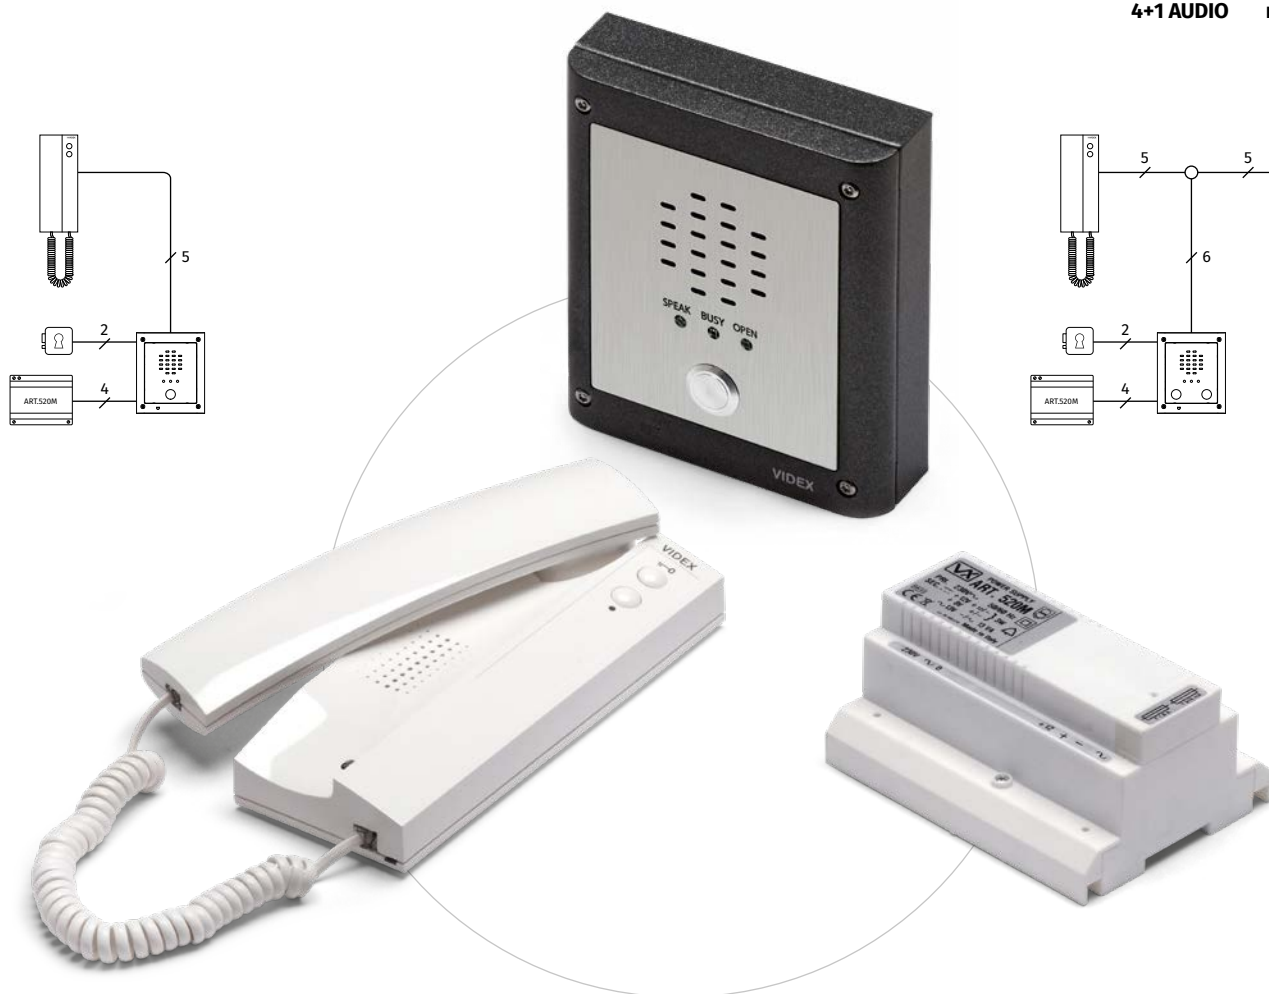

# VRK Audiokit

One way or two way  
vandal resistant audiokit

**STANDARD  
4+1 AUDIO**

**Vandal  
resistant**

	VRK-1	VRK-1S	VRK-2	VRK-2S
<b>CONNECTION</b>	STANDARD 4+1 AUDIO			
<b>OUTDOOR STATION</b>	4000 Series Vandal Resistant			
<b>SPEAKER UNIT MODULE</b>	1 x VR4KAM-1		1 x VR4KAM-2	
<b>LEDs</b>	3: Speak, Busy, Door Open			
<b>CALL BUTTONS</b>	1		2	
<b>DOOR OPENING</b>	Built-in Lock Relay Dry Contacts C, NC, NO			
<b>CALL</b>	Electronic Call Tone			
<b>MOUNTING BOX</b>	1 x 4851	1 x 4881	1 x 4851	1 x 4881
<b>RAINSHIELD OPT.<sup>1</sup></b>	4871	4891	4871	4891
<b>SIZE</b>	1 module			
<b>MOUNTING</b>	Flush	Surface	Flush	Surface
<b>INDOOR STATION</b>	1 x 3111		2 x 3111	
<b>SERIES</b>	3000 Series Smart Range			
<b>CALL</b>	Electronic Call Tone			
<b>BUTTONS</b>	2: Door open, Service			
<b>CONTROLS</b>	Call tone volume (3 levels)			
<b>MOUNTING</b>	Surface			
<b>POWER SUPPLY UNIT</b>	1 x 520M			
<b>INPUT/OUTPUTS/VA</b>	230Vac / 12Vdc - 8Vdc - 13Vac / 13VA			
<b>SIZE</b>	8 Modules A Type DIN Box (140x65x105mmmm)			
<b>MOUNTING</b>	DIN bar or direct wall fixing			
<b>PACKAGING</b>	Giftbox			
<b>SIZE</b>	29x29.5x7cm			
<b>WEIGHT</b>	2.1Kg	2.4Kg	2.4Kg	2.8Kg