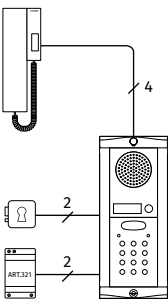

# 8KC Digiphone Kit

One way or two way audiokit with codelock

**STANDARD  
3+1 AUDIO**

**Codelock  
unit**

8KC-1S/A/BL

	8KC-1	8KC-1S	8KC-2	8KC-2S
<b>CONNECTION</b>	STANDARD 3+1 AUDIO			
<b>OUTDOOR STATION</b>	8000 Series			
<b>SPEAKER UNIT MODULE</b>	1 x 8836M-1		1 x 8836M-2	
<b>CALL BUTTONS</b>	1		2	
<b>DOOR OPENING</b>	Built-in Lock Relay			
<b>CALL</b>	Electronic Call Tone			
<b>CODELOCK UNIT</b>	1 x 8800			
<b>CODES / RELAYS</b>	2 / 2			
<b>ILLUMINATION</b>	Yes			
<b>MOUNTING BOX</b>	1 x 8852	1 x 8882	1 x 8852	1 x 8882
<b>PROTECTIVE FRAME</b>	1 x 8862	—	1 x 8862	—
<b>RAINSHIELD OPT.<sup>1</sup></b>	8872	—	8872	—
<b>SIZE</b>	2 modules			
<b>MOUNTING</b>	Flush	Surface	Flush	Surface
<b>INDOOR STATION</b>	1 x 3011		2 x 3011	
<b>SERIES</b>	3000 Series Smart Range			
<b>CALL</b>	Electronic Call Tone			
<b>BUTTONS</b>	1: Door open			
<b>CONTROLS</b>	Call tone volume (3 Levels)			
<b>MOUNTING</b>	Surface			
<b>POWER SUPPLY UNIT</b>	1 x 321			
<b>INPUT/OUTPUT/VA</b>	230Vac / 12Vac / 15VA			
<b>SIZE</b>	3 Modules A Type DIN Box (52.5x105x65mm)			
<b>MOUNTING</b>	DIN bar or direct wall fixing			
<b>PACKAGING</b>	Giftbox			
<b>SIZE</b>	29x29.5x7cm		40x29.5x7cm	
<b>WEIGHT</b>	2.1Kg	2.6Kg	2.8Kg	3.3Kg