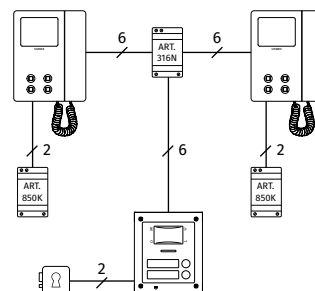

# VK4KX Series Videokit

One way or two way videokit with integrated proximity access control

6 WIRE BUS

Proximity reader

Intercom.

Wide camera opt.

	VK4KX-1	VK4KX-1S	VK4KX-2	VK4KX-2S
<b>CONNECTION</b>	6 WIRE BUS			
<b>OUTDOOR STATION</b>	4000 Series			
<b>SPEAKER AND PROXIMITY UNIT MODULE</b>	1 x 4833X-1		1 x 4833X-2	
<b>CAMERA TYPE</b>	Day/Night colour camera with infrared illumination LEDs			
<b>WIDE CAMERA OPT.</b>	Available			
<b>LEDs</b>	4: Busy, Ring, Speak, Door Open			
<b>CALL BUTTONS</b>	1		2	
<b>DOOR OPENING</b>	Built-in Lock Relay Dry Contacts C, NC, NO or capacitor discharge			
<b>CALL</b>	Electronic Call Tone			
<b>KEYS / RELAYS</b>	Up to 30 / 1			
<b>RFID FREQUENCY</b>	125KHz			
<b>FOBS</b>	1 x 955/C card format 2 x 955/T tag format		1 x 955/C card format 4 x 955/T tag format	
<b>MOUNTING BOX</b>	1 x 4851	1 x 4881	1 x 4851	1 x 4881
<b>RAINSHIELD OPT.<sup>2</sup></b>	4871	4891	4871	4891
<b>SIZE</b>	1 module			
<b>MOUNTING</b>	Flush	Surface	Flush	Surface
<b>POWER SUPPLY UNIT</b>	1 x 850K		2 x 850K	
<b>INPUT/OUTPUT/VA</b>	230-127Vac / 24Vac / 24VA			
<b>SIZE</b>	5 Modules A Type DIN Box (87x105x65mm)			
<b>MOUNTING</b>	DIN bar or direct wall fixing			
<b>PACKAGING</b>	Giftbox			
<b>SIZE</b>	31x17x13cm		25.3x24.4x18.3cm	