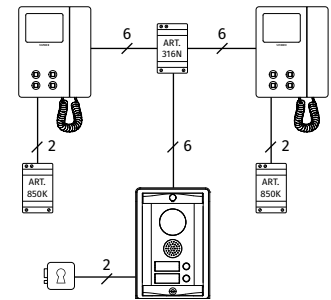

# VK8K Series Videokit

One way or two way

6 WIRE BUS

Intercom.

	VK8K-1	VK8K-1S	VK8K-2	VK8K-2S
<b>CONNECTION</b>	6 WIRE BUS			
<b>OUTDOOR STATION</b>	8000 Series			
<b>SPEAKER UNIT MODULE</b>	1 x 8833-1		1 x 8833-2	
<b>CAMERA TYPE</b>	Day/Night colour camera with infrared illumination LEDs			
<b>WIDE CAMERA OPT.</b>	Not available			
<b>CALL BUTTONS</b>	1		2	
<b>DOOR OPENING</b>	Built-in Lock Relay Dry Contacts C, NC, NO or capacitor discharge			
<b>CALL</b>	Electronic Call Tone			
<b>MOUNTING BOX</b>	1 x 8855	1 x 8885	1 x 8855	1 x 8885
<b>RAINSHIELD</b>	1 x 8875	—	1 x 8875	—
<b>SIZE</b>	1.5 module			
<b>MOUNTING</b>	Flush	Surface	Flush	Surface
<b>POWER SUPPLY UNIT</b>	1 x 850K		2 x 850K	
<b>INPUT/OUTPUT/VA</b>	230-127Vac / 24Vac / 24VA			
<b>SIZE</b>	5 Modules A Type DIN Box (87x105x65mm)			
<b>MOUNTING</b>	DIN bar or direct wall fixing			
<b>VIDEO DISTRIBUTOR</b>	—		1 x 316N	
<b>PACKAGING</b>	Giftbox			
<b>SIZE</b>	31x17x13cm		25.3x24.4x18.3cm	