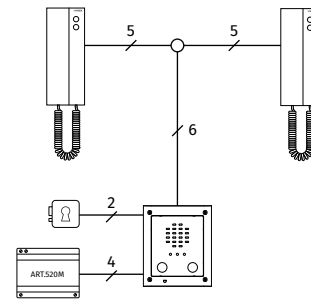

# VRK Audiokit

One way or two way  
vandal resistant audiokit

**STANDARD  
4+1 AUDIO**

**Vandal  
resistant**

	VRK-1	VRK-1S	VRK-2	VRK-2S
<b>CONNECTION</b>	STANDARD 4+1 AUDIO			
<b>OUTDOOR STATION</b>	4000 Series Vandal Resistant			
<b>SPEAKER UNIT MODULE</b>	1 x VR4KAM-1		1 x VR4KAM-2	
<b>LEDs</b>	3: Speak, Busy, Door Open			
<b>CALL BUTTONS</b>	1		2	
<b>DOOR OPENING</b>	Built-in Lock Relay Dry Contacts C, NC, NO			
<b>CALL</b>	Electronic Call Tone			
<b>MOUNTING BOX</b>	1 x 4851	1 x 4881	1 x 4851	1 x 4881
<b>RAINSHIELD OPT.<sup>1</sup></b>	4871	4891	4871	4891
<b>SIZE</b>	1 module			
<b>MOUNTING</b>	Flush	Surface	Flush	Surface
<b>INDOOR STATION</b>	1 x 3111		2 x 3111	
<b>SERIES</b>	3000 Series Smart Range			
<b>CALL</b>	Electronic Call Tone			
<b>BUTTONS</b>	2: Door open, Service			
<b>CONTROLS</b>	Call tone volume (3 levels)			
<b>MOUNTING</b>	Surface			
<b>POWER SUPPLY UNIT</b>	1 x 520M			
<b>INPUT/OUTPUTS/VA</b>	230Vac / 12Vdc - 8Vdc - 13Vac / 13VA			
<b>SIZE</b>	8 Modules A Type DIN Box (140x65x105mmmm)			
<b>MOUNTING</b>	DIN bar or direct wall fixing			
<b>PACKAGING</b>	Giftbox			
<b>SIZE</b>	29x29.5x7cm			
<b>WEIGHT</b>	2.1Kg	2.4Kg	2.4Kg	2.8Kg