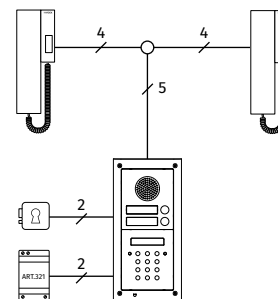

# 4KC Digiphone Kit

One way or two way audiokit with codelock

**STANDARD  
3+1 AUDIO**

**Codelock  
unit**

	4KC-1	4KC-1S	4KC-2	4KC-2S
<b>CONNECTION</b>	STANDARD 3+1 AUDIO			
<b>OUTDOOR STATION</b>	4000 Series			
<b>SPEAKER UNIT MODULE</b>	1 x 4836-1		1 x 4836-2	
<b>CALL BUTTONS</b>	1		2	
<b>DOOR OPENING</b>	Built-in Lock Relay			
<b>CALL</b>	Electronic Call Tone			
<b>CODELOCK UNIT</b>	1 x 4800M			
<b>CODES / RELAYS</b>	3 / 3			
<b>ILLUMINATION</b>	Yes			
<b>MOUNTING BOX</b>	1 x 4852	1 x 4882	1 x 4852	1 x 4882
<b>RAINSHIELD OPT.<sup>1</sup></b>	4872	4892	4872	4892
<b>SIZE</b>	2 modules			
<b>MOUNTING</b>	Flush	Surface	Flush	Surface
<b>INDOOR STATION</b>	1 x 3011		2 x 3011	
<b>SERIES</b>	3000 Series Smart Range			
<b>CALL</b>	Electronic Call Tone			
<b>BUTTONS</b>	1: Door open			
<b>CONTROLS</b>	Call tone volume (3 Levels)			
<b>MOUNTING</b>	Surface			
<b>POWER SUPPLY UNIT</b>	1 x 321			
<b>INPUT/OUTPUT/VA</b>	230Vac / 12Vac / 15VA			
<b>SIZE</b>	3 Modules A Type DIN Box (52.5x105x65mm)			
<b>MOUNTING</b>	DIN bar or direct wall fixing			
<b>PACKAGING</b>	Giftbox			
<b>SIZE</b>	29x29.5x7cm		40x29.5x7cm	
<b>WEIGHT</b>	2.4Kg	2.8Kg	2.7Kg	3.1Kg