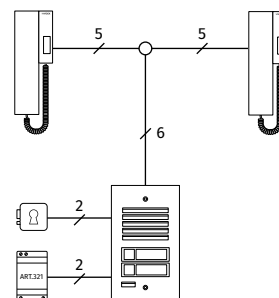

MK MINI Audiokit

One way or two way

	MK-1	MK-2
CONNECTION	STANDARD 4+1 AUDIO	
OUTDOOR STATION	Mini Series	
SPEAKER UNIT	1 x DU-1A	1 x DU-2A
CALL BUTTONS	1	2
DOOR OPENING	Built-in Lock Relay	
CALL	Electronic Call Tone	
MOUNTING	Flush Surface (require SMB-M¹)	
INDOOR STATION	1 x 3021	2 x 3021
SERIES	3000 Series Smart Range	
CALL	Electronic Call Tone	
BUTTONS	1: Door open	
CONTROLS	Call tone volume (3 levels)	
MOUNTING	Surface	
POWER SUPPLY UNIT	1 x 321	
INPUT/OUTPUT/VA	230Vac / 12Vac / 15VA	
SIZE	3 Modules A Type DIN Box (52.5x105x65mm)	
MOUNTING	DIN bar or direct wall fixing	
PACKAGING	Giftbox	
SIZE	25.5x23.5x6.5cm	29x29.5x7cm
WEIGHT	1.3Kg	1.6Kg