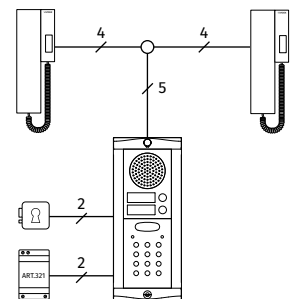

# 8KC Digiphone Kit

One way or two way audiokit with codelock

**STANDARD  
3+1 AUDIO**

**Codelock  
unit**

8KC-1S/A/BL

	8KC-1	8KC-1S	8KC-2	8KC-2S
<b>CONNECTION</b>	STANDARD 3+1 AUDIO			
<b>OUTDOOR STATION</b>	8000 Series			
<b>SPEAKER UNIT MODULE</b>	1 x 8836M-1		1 x 8836M-2	
<b>CALL BUTTONS</b>	1		2	
<b>DOOR OPENING</b>	Built-in Lock Relay			
<b>CALL</b>	Electronic Call Tone			
<b>CODELOCK UNIT</b>	1 x 8800			
<b>CODES / RELAYS</b>	2 / 2			
<b>ILLUMINATION</b>	Yes			
<b>MOUNTING BOX</b>	1 x 8852	1 x 8882	1 x 8852	1 x 8882
<b>PROTECTIVE FRAME</b>	1 x 8862	—	1 x 8862	—
<b>RAINSHIELD OPT.<sup>1</sup></b>	8872	—	8872	—
<b>SIZE</b>	2 modules			
<b>MOUNTING</b>	Flush	Surface	Flush	Surface
<b>INDOOR STATION</b>	1 x 3011		2 x 3011	
<b>SERIES</b>	3000 Series Smart Range			
<b>CALL</b>	Electronic Call Tone			
<b>BUTTONS</b>	1: Door open			
<b>CONTROLS</b>	Call tone volume (3 Levels)			
<b>MOUNTING</b>	Surface			
<b>POWER SUPPLY UNIT</b>	1 x 321			
<b>INPUT/OUTPUT/VA</b>	230Vac / 12Vac / 15VA			
<b>SIZE</b>	3 Modules A Type DIN Box (52.5x105x65mm)			
<b>MOUNTING</b>	DIN bar or direct wall fixing			
<b>PACKAGING</b>	Giftbox			
<b>SIZE</b>	29x29.5x7cm		40x29.5x7cm	
<b>WEIGHT</b>	2.1Kg	2.6Kg	2.8Kg	3.3Kg