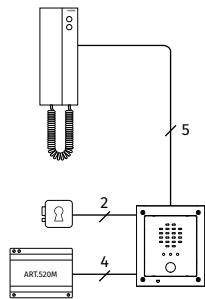

# VRK Audiokit

One way or two way  
vandal resistant audiokit

**STANDARD  
4+1 AUDIO**

**Vandal  
resistant**

	VRK-1	VRK-1S	VRK-2	VRK-2S
<b>CONNECTION</b>	STANDARD 4+1 AUDIO			
<b>OUTDOOR STATION</b>	4000 Series Vandal Resistant			
<b>SPEAKER UNIT MODULE</b>	1 x VR4KAM-1		1 x VR4KAM-2	
<b>LEDs</b>	3: Speak, Busy, Door Open			
<b>CALL BUTTONS</b>	1		2	
<b>DOOR OPENING</b>	Built-in Lock Relay Dry Contacts C, NC, NO			
<b>CALL</b>	Electronic Call Tone			
<b>MOUNTING BOX</b>	1 x 4851	1 x 4881	1 x 4851	1 x 4881
<b>RAINSHIELD OPT.<sup>1</sup></b>	4871	4891	4871	4891
<b>SIZE</b>	1 module			
<b>MOUNTING</b>	Flush	Surface	Flush	Surface
<b>INDOOR STATION</b>	1 x 3111		2 x 3111	
<b>SERIES</b>	3000 Series Smart Range			
<b>CALL</b>	Electronic Call Tone			
<b>BUTTONS</b>	2: Door open, Service			
<b>CONTROLS</b>	Call tone volume (3 levels)			
<b>MOUNTING</b>	Surface			
<b>POWER SUPPLY UNIT</b>	1 x 520M			
<b>INPUT/OUTPUTS/VA</b>	230Vac / 12Vdc - 8Vdc - 13Vac / 13VA			
<b>SIZE</b>	8 Modules A Type DIN Box (140x65x105mmmm)			
<b>MOUNTING</b>	DIN bar or direct wall fixing			
<b>PACKAGING</b>	Giftbox			
<b>SIZE</b>	29x29.5x7cm			
<b>WEIGHT</b>	2.1Kg	2.4Kg	2.4Kg	2.8Kg