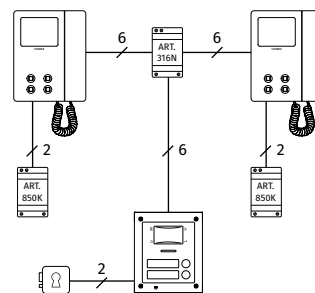

# VK4K Series Videokit

One way or two way

6 WIRE BUS

Intercom.

Wide camera opt.

	VK4K-1	VK4K-1S	VK4K-2	VK4K-2S
<b>CONNECTION</b>	6 WIRE BUS			
<b>OUTDOOR STATION</b>	4000 Series			
<b>SPEAKER UNIT MODULE</b>	1 x 4833-1		1 x 4833-2	
<b>CAMERA TYPE</b>	Day/Night colour camera with infrared illumination LEDs			
<b>WIDE CAMERA OPT.</b>	Available			
<b>LEDs</b>	4: Busy, Ring, Speak, Door Open			
<b>CALL BUTTONS</b>	1		2	
<b>DOOR OPENING</b>	Built-in Lock Relay Dry Contacts C, NC, NO or capacitor discharge			
<b>CALL</b>	Electronic Call Tone			
<b>MOUNTING BOX</b>	1 x 4851	1 x 4881	1 x 4851	1 x 4881
<b>RAINSHIELD OPT.<sup>2</sup></b>	4871	4891	4871	4891
<b>SIZE</b>	1 module			
<b>MOUNTING</b>	Flush	Surface	Flush	Surface
<b>POWER SUPPLY UNIT</b>	1 x 850K		2 x 850K	
<b>INPUT/OUTPUT/VA</b>	230-127Vac / 24Vac / 24VA			
<b>SIZE</b>	5 Modules A Type DIN Box (87x105x65mm)			
<b>MOUNTING</b>	DIN bar or direct wall fixing			
<b>VIDEO DISTRIBUTOR</b>	-		1 x 316N	
<b>PACKAGING</b>	Giftbox			
<b>SIZE</b>	31x17x13cm		25.3x24.4x18.3cm	