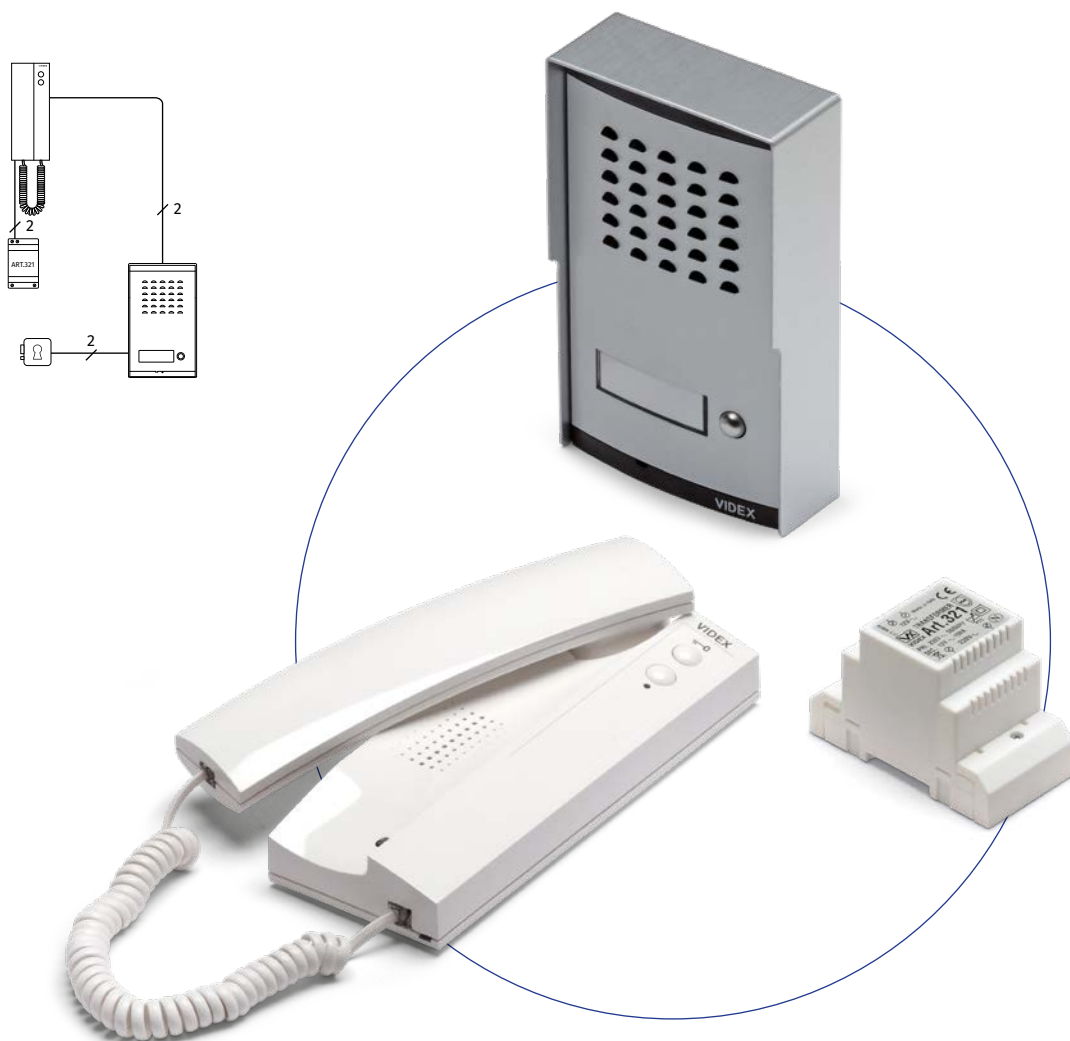

ESK EASY TWO WIRE Audiokit

One way only

ESK-1S/A

	ESK-1	ESK-1S
CONNECTION	2 WIRE AUDIO	
OUTDOOR STATION	SMART Series	
SPEAKER UNIT	1 x 332	1 x 332S
CALL BUTTONS	1	
DOOR OPENING	Built-in Lock Relay	
CALL	Electronic Call Tone	
MOUNTING	Flush	Surface
COVERING FRAME OPT.¹	371	—
SURFACE MOUNTING BOX OPT.¹	381	—
INDOOR STATION	1 x 3151	
SERIES	3000 Series Smart Range	
CALL	Electronic Call Tone	
BUTTONS	2: Door open, Service	
CONTROLS	Call tone volume (3 levels)	
MOUNTING	Surface	
POWER SUPPLY UNIT	1 x 321	
INPUT/OUTPUT/VA	230Vac / 12Vac / 15VA	
SIZE	3 Modules A Type DIN Box (52.5x105x65mm)	
MOUNTING	DIN bar or direct wall fixing	
PACKAGING	Giftbox	
SIZE	29x29.5x7cm	
WEIGHT	1.3Kg	1.5Kg