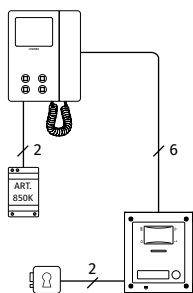

# VK4K Series Videokit

One way or two way

6 WIRE BUS

Intercom.

Wide camera opt.

	VK4K-1	VK4K-1S	VK4K-2	VK4K-2S
<b>CONNECTION</b>	6 WIRE BUS			
<b>OUTDOOR STATION</b>	4000 Series			
<b>SPEAKER UNIT MODULE</b>	1 x 4833-1		1 x 4833-2	
<b>CAMERA TYPE</b>	Day/Night colour camera with infrared illumination LEDs			
<b>WIDE CAMERA OPT.</b>	Available			
<b>LEDs</b>	4: Busy, Ring, Speak, Door Open			
<b>CALL BUTTONS</b>	1		2	
<b>DOOR OPENING</b>	Built-in Lock Relay Dry Contacts C, NC, NO or capacitor discharge			
<b>CALL</b>	Electronic Call Tone			
<b>MOUNTING BOX</b>	1 x 4851	1 x 4881	1 x 4851	1 x 4881
<b>RAINSHIELD OPT.<sup>2</sup></b>	4871	4891	4871	4891
<b>SIZE</b>	1 module			
<b>MOUNTING</b>	Flush	Surface	Flush	Surface
<b>POWER SUPPLY UNIT</b>	1 x 850K		2 x 850K	
<b>INPUT/OUTPUT/VA</b>	230-127Vac / 24Vac / 24VA			
<b>SIZE</b>	5 Modules A Type DIN Box (87x105x65mm)			
<b>MOUNTING</b>	DIN bar or direct wall fixing			
<b>VIDEO DISTRIBUTOR</b>	-		1 x 316N	
<b>PACKAGING</b>	Giftbox			
<b>SIZE</b>	31x17x13cm		25.3x24.4x18.3cm	