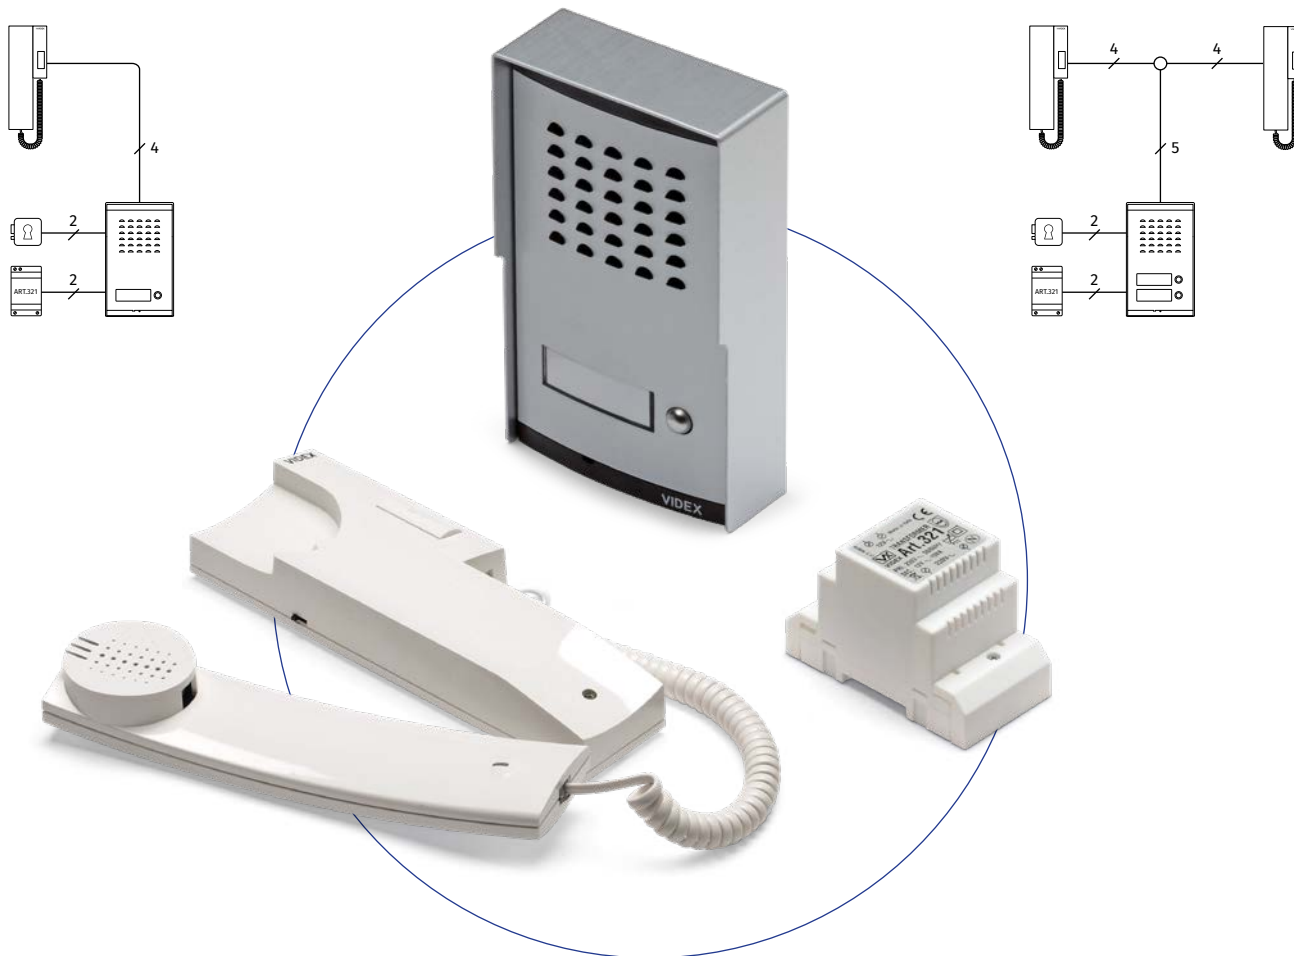

SMK SMART Audiokit

One way or two way

	SMK-1	SMK-1S	SMK-2	SMK-2S
CONNECTION	STANDARD 3+1 AUDIO			
OUTDOOR STATION	SMART Series			
SPEAKER UNIT	1 x 336E-1	1 x 336E-1S	1 x 336E-2	1 x 336E-2S
CALL BUTTONS	1		2	
DOOR OPENING	Built-in Lock Relay			
CALL	Electronic Call Tone			
MOUNTING	Flush	Surface	Flush	Surface
COVERING FRAME OPT.¹	371	—	371	—
SURFACE MOUNTING BOX OPT.¹	381	—	381	—
INDOOR STATION	1 x 3011		2 x 3011	
SERIES	3000 Series Smart Range			
CALL	Electronic Call Tone			
BUTTONS	1: Door open			
CONTROLS	Call tone volume (3 levels)			
MOUNTING	Surface			
POWER SUPPLY UNIT	1 x 321			
INPUT/OUTPUT/VA	230Vac / 12Vac / 15VA			
SIZE	3 Modules A Type DIN Box (52.5x105x65mm)			
MOUNTING	DIN bar or direct wall fixing			
PACKAGING	Giftbox			
SIZE	29x29.5x7cm		40x29.5x7cm	
WEIGHT	1.3Kg	1.5Kg	1.7Kg	1.9Kg