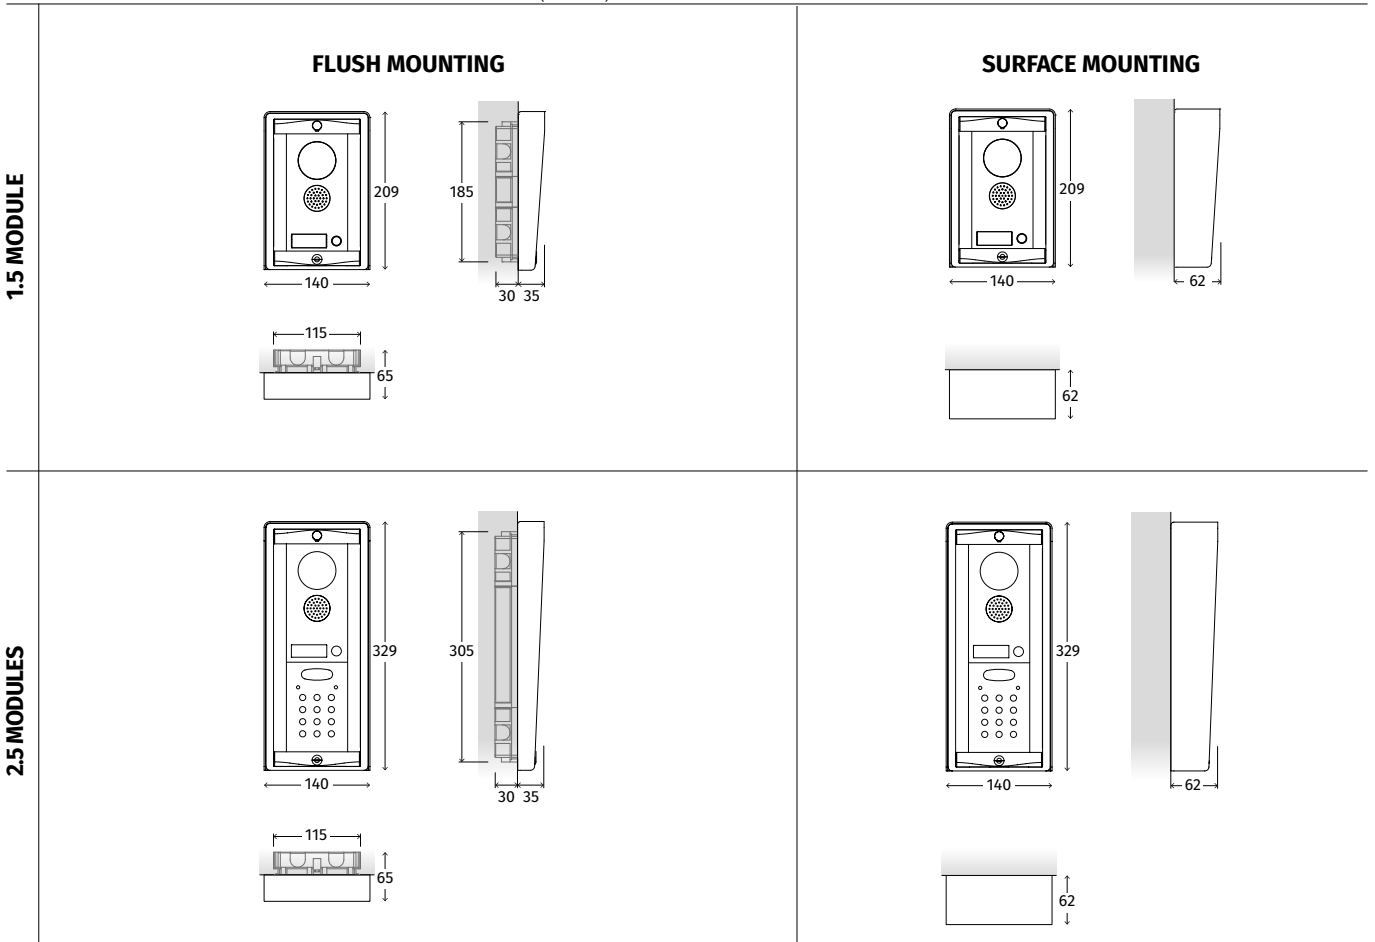

### RAINSHIELD (OPTIONAL)

**Standard version**  
Aluminium

**/BL Black**  
When ordering put **/BL**  
after the code

Audio outdoor stations measurements (in mm)

Video outdoor station measurements (in mm)