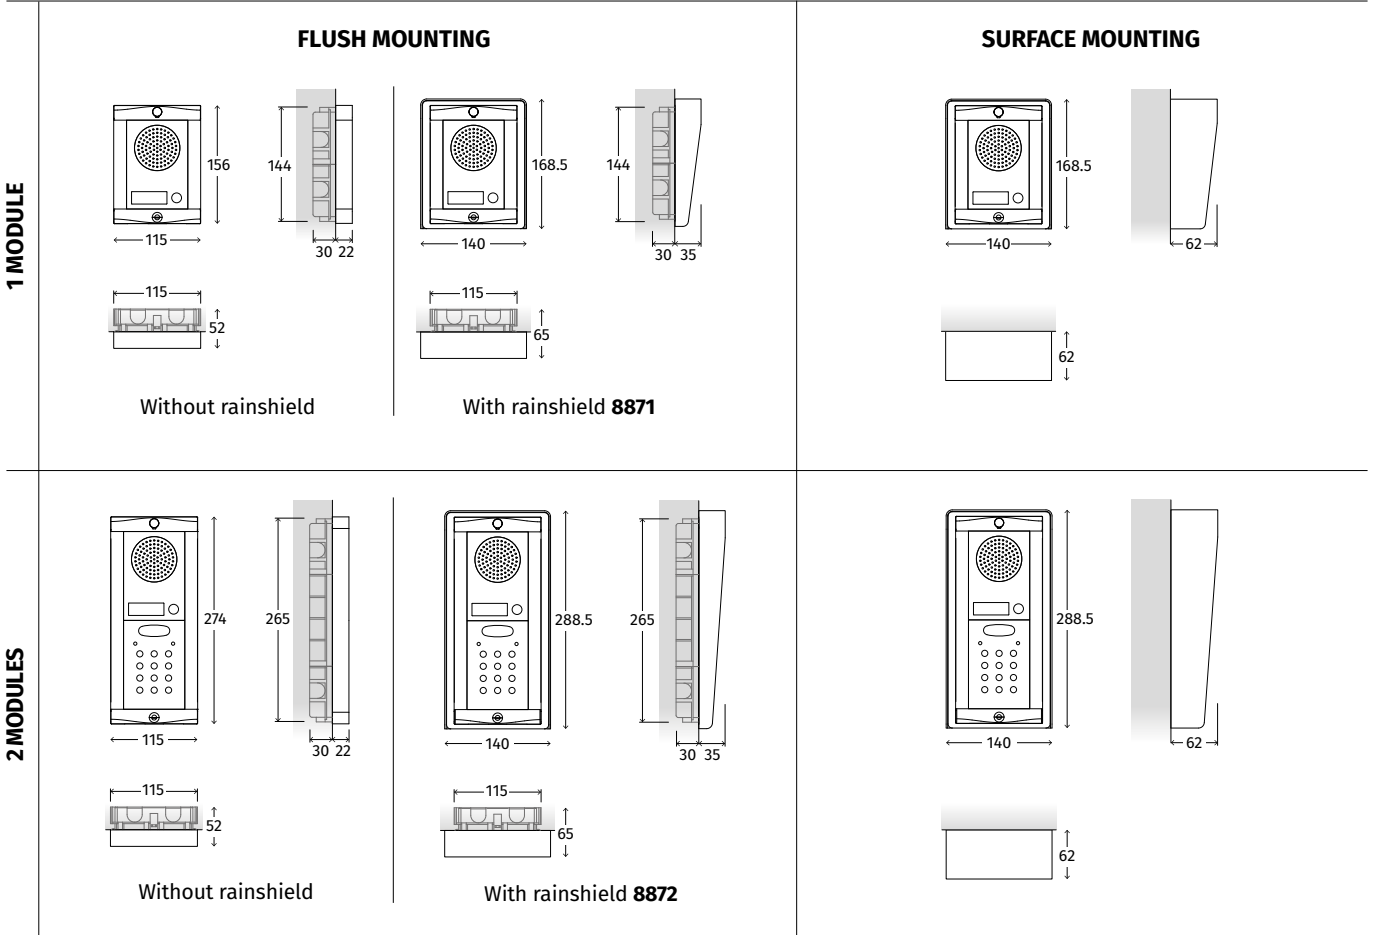

### RAINSHIELD (OPTIONAL)

**Standard version**  
Aluminium

**/BL Black**  
When ordering put **/BL**  
after the code

Audio outdoor stations measurements (in mm)

Video outdoor station measurements (in mm)