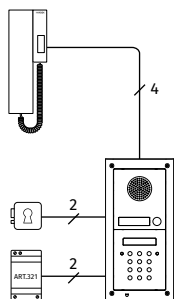

# 4KC Digiphone Kit

One way or two way audiokit with codelock

**STANDARD  
3+1 AUDIO**

**Codelock  
unit**

	4KC-1	4KC-1S	4KC-2	4KC-2S
<b>CONNECTION</b>	STANDARD 3+1 AUDIO			
<b>OUTDOOR STATION</b>	4000 Series			
<b>SPEAKER UNIT MODULE</b>	1 x 4836-1		1 x 4836-2	
<b>CALL BUTTONS</b>	1		2	
<b>DOOR OPENING</b>	Built-in Lock Relay			
<b>CALL</b>	Electronic Call Tone			
<b>CODELOCK UNIT</b>	1 x 4800M			
<b>CODES / RELAYS</b>	3 / 3			
<b>ILLUMINATION</b>	Yes			
<b>MOUNTING BOX</b>	1 x 4852	1 x 4882	1 x 4852	1 x 4882
<b>RAINSHIELD OPT.<sup>1</sup></b>	4872	4892	4872	4892
<b>SIZE</b>	2 modules			
<b>MOUNTING</b>	Flush	Surface	Flush	Surface
<b>INDOOR STATION</b>	1 x 3011		2 x 3011	
<b>SERIES</b>	3000 Series Smart Range			
<b>CALL</b>	Electronic Call Tone			
<b>BUTTONS</b>	1: Door open			
<b>CONTROLS</b>	Call tone volume (3 Levels)			
<b>MOUNTING</b>	Surface			
<b>POWER SUPPLY UNIT</b>	1 x 321			
<b>INPUT/OUTPUT/VA</b>	230Vac / 12Vac / 15VA			
<b>SIZE</b>	3 Modules A Type DIN Box (52.5x105x65mm)			
<b>MOUNTING</b>	DIN bar or direct wall fixing			
<b>PACKAGING</b>	Giftbox			
<b>SIZE</b>	29x29.5x7cm		40x29.5x7cm	
<b>WEIGHT</b>	2.4Kg	2.8Kg	2.7Kg	3.1Kg