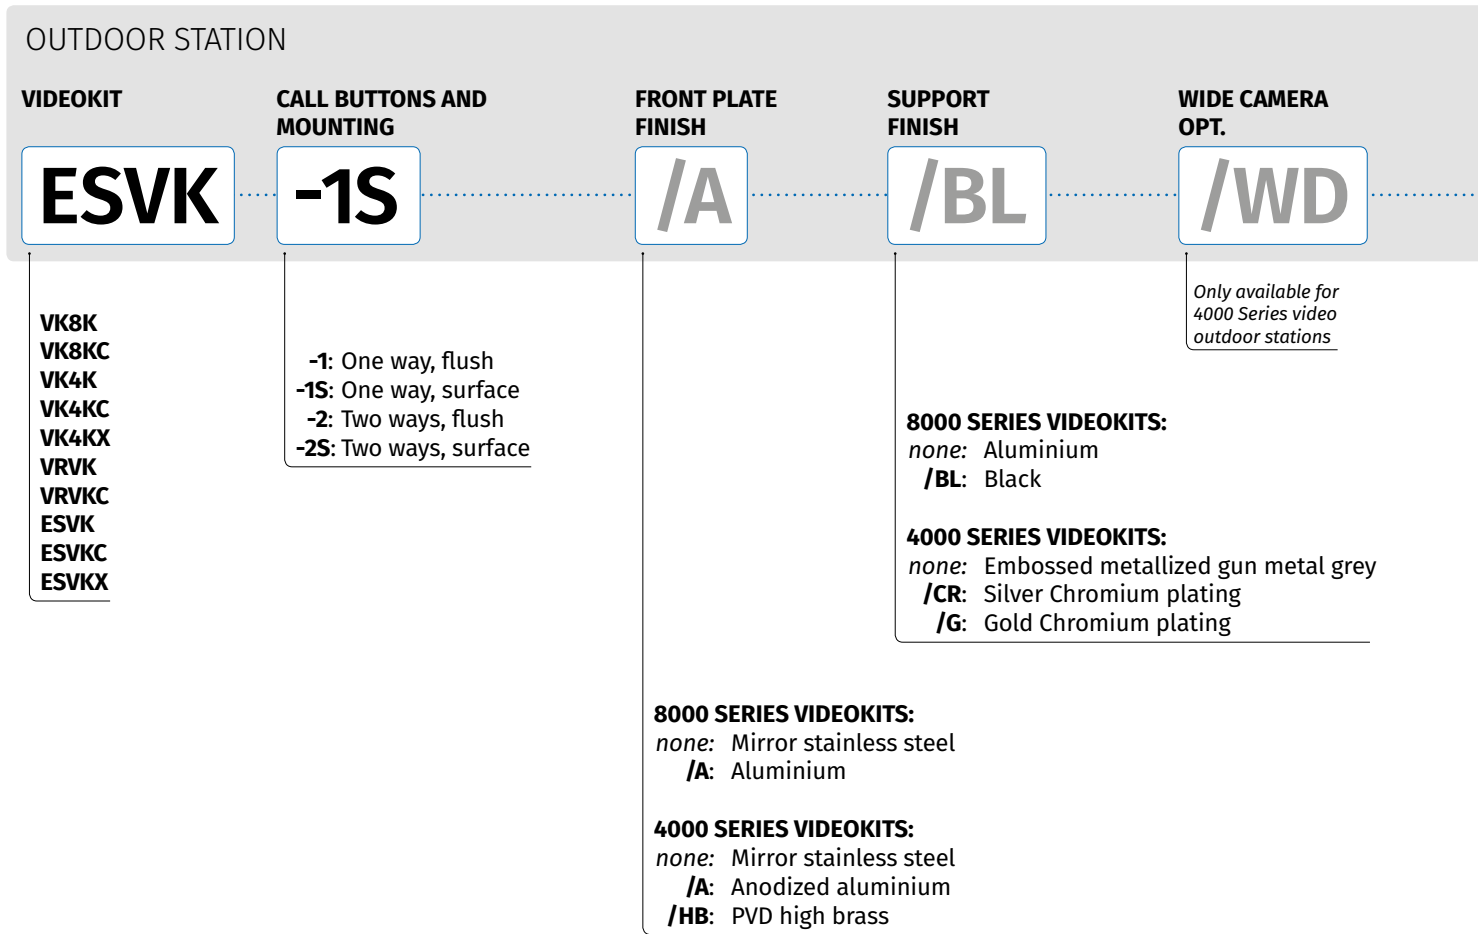

Part number composition