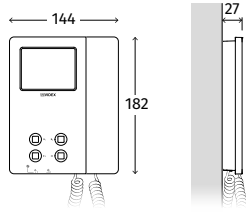

6200, 6300, 6400 AND 6700 SERIES INDOOR STATIONS

6256