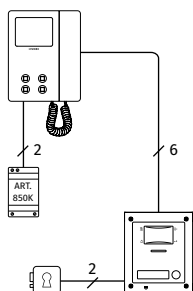

# VK4KX Series Videokit

One way or two way videokit with integrated proximity access control

6 WIRE BUS

Proximity reader

Intercom.

Wide camera opt.

	VK4KX-1	VK4KX-1S	VK4KX-2	VK4KX-2S
<b>CONNECTION</b>	6 WIRE BUS			
<b>OUTDOOR STATION</b>	4000 Series			
<b>SPEAKER AND PROXIMITY UNIT MODULE</b>	1 x 4833X-1		1 x 4833X-2	
<b>CAMERA TYPE</b>	Day/Night colour camera with infrared illumination LEDs			
<b>WIDE CAMERA OPT.</b>	Available			
<b>LEDs</b>	4: Busy, Ring, Speak, Door Open			
<b>CALL BUTTONS</b>	1		2	
<b>DOOR OPENING</b>	Built-in Lock Relay Dry Contacts C, NC, NO or capacitor discharge			
<b>CALL</b>	Electronic Call Tone			
<b>KEYS / RELAYS</b>	Up to 30 / 1			
<b>RFID FREQUENCY</b>	125KHz			
<b>FOBS</b>	1 x 955/C card format 2 x 955/T tag format		1 x 955/C card format 4 x 955/T tag format	
<b>MOUNTING BOX</b>	1 x 4851	1 x 4881	1 x 4851	1 x 4881
<b>RAINSHIELD OPT.<sup>2</sup></b>	4871	4891	4871	4891
<b>SIZE</b>	1 module			
<b>MOUNTING</b>	Flush	Surface	Flush	Surface
<b>POWER SUPPLY UNIT</b>	1 x 850K		2 x 850K	
<b>INPUT/OUTPUT/VA</b>	230-127Vac / 24Vac / 24VA			
<b>SIZE</b>	5 Modules A Type DIN Box (87x105x65mm)			
<b>MOUNTING</b>	DIN bar or direct wall fixing			
<b>PACKAGING</b>	Giftbox			
<b>SIZE</b>	31x17x13cm		25.3x24.4x18.3cm	