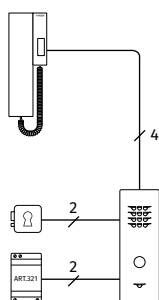

SLK SLIM Audiokit

One way only

STANDARD
3+1 AUDIO

SLK