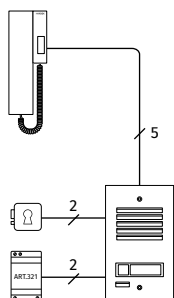

MK MINI Audiokit

One way or two way

	MK-1	MK-2
CONNECTION	STANDARD 4+1 AUDIO	
OUTDOOR STATION	Mini Series	
SPEAKER UNIT	1 x DU-1A	1 x DU-2A
CALL BUTTONS	1	2
DOOR OPENING	Built-in Lock Relay	
CALL	Electronic Call Tone	
MOUNTING	Flush Surface (require SMB-M¹)	
INDOOR STATION	1 x 3021	2 x 3021
SERIES	3000 Series Smart Range	
CALL	Electronic Call Tone	
BUTTONS	1: Door open	
CONTROLS	Call tone volume (3 levels)	
MOUNTING	Surface	
POWER SUPPLY UNIT	1 x 321	
INPUT/OUTPUT/VA	230Vac / 12Vac / 15VA	
SIZE	3 Modules A Type DIN Box (52.5x105x65mm)	
MOUNTING	DIN bar or direct wall fixing	
PACKAGING	Giftbox	
SIZE	25.5x23.5x6.5cm	29x29.5x7cm
WEIGHT	1.3Kg	1.6Kg