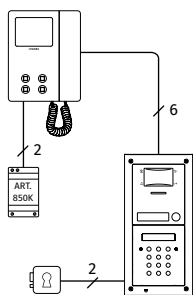

# VK4KC Series Videocode

One way or two way videokit with codelock

6 WIRE BUS

Codelock unit

Intercom.

Wide camera opt.

	VK4KC-1	VK4KC-1S	VK4KC-2	VK4KC-2S
<b>CONNECTION</b>	6 WIRE BUS			
<b>OUTDOOR STATION</b>	4000 Series			
<b>SPEAKER UNIT MODULE</b>	1 x 4833-1		1 x 4833-2	
<b>CAMERA TYPE</b>	Day/Night colour camera with infrared illumination LEDs			
<b>WIDE CAMERA OPT.</b>	Available			
<b>LEDs</b>	4: Busy, Ring, Speak, Door Open			
<b>CALL BUTTONS</b>	1		2	
<b>DOOR OPENING</b>	Built-in Lock Relay Dry Contacts C, NC, NO or capacitor discharge			
<b>CALL</b>	Electronic Call Tone			
<b>CODELOCK UNIT</b>	1 x 4800M			
<b>CODES / RELAYS</b>	3 / 3			
<b>ILLUMINATION</b>	Yes			
<b>MOUNTING BOX</b>	1 x 4852	1 x 4882	1 x 4852	1 x 4882
<b>RAINSHIELD OPT.<sup>2</sup></b>	4872	4892	4872	4892
<b>SIZE</b>	2 modules			
<b>MOUNTING</b>	Flush	Surface	Flush	Surface
<b>POWER SUPPLY UNIT</b>	1 x 850K		2 x 850K	
<b>INPUT/OUTPUT/VA</b>	230-127Vac / 24Vac / 24VA			
<b>SIZE</b>	5 Modules A Type DIN Box (87x105x65mm)			
<b>MOUNTING</b>	DIN bar or direct wall fixing			
<b>VIDEO DISTRIBUTOR</b>	-		1 x 316N	
<b>PACKAGING</b>	Giftbox			
<b>SIZE</b>	41.5x17x15cm		18x24x54cm	