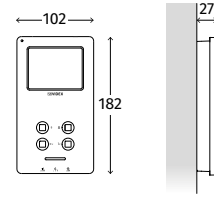

6200, 6300, 6400 AND 6700 SERIES INDOOR STATIONS

6358

6388

DISPLAY	3.5" Hi-Res colour LCD TFT			
HANDSET / HANDS FREE	Handset		Hands free	
CONNECTION	6 WIRE BUS	2 WIRE BUS	6 WIRE BUS	2 WIRE BUS
BUTTONS / SERVICES¹	4: Service, Camera recall, Door-open/Intercommunicating call, Privacy	4: Service, Privacy/Bus relay activation, Door-open/Intercommunicating call, Camera recall/Camera switch	4: Service, Privacy, Door-open/Intercommunicating call, Answer/OFF/Camera recall/Push to talk	4: Service, Privacy/Bus relay activation/Camera switch/Call reject, Door-open/Intercommunicating call, Answer/OFF/Camera recall/Push to talk
LEDS	2: Door open, Privacy ON		3: Door open, Privacy ON, Conversation	
MEMORY BOARD OPT.	Yes, up to 100 pictures stored in built in memory			
ADJUSTMENT	Call tone volume, Hue, Contrast, Brightness		Call tone volume, Speech volume, Hue, Contrast, Brightness	
PROGRAMMING	Privacy duration, Number of rings, Intercommunicating call		Privacy duration, Melody type, Number of rings, Intercommunicating call	
MOUNTING	Surface			
FINISHING	Satin white			
DESKTOP KIT OPT.²	62931		63931	

6488

6788