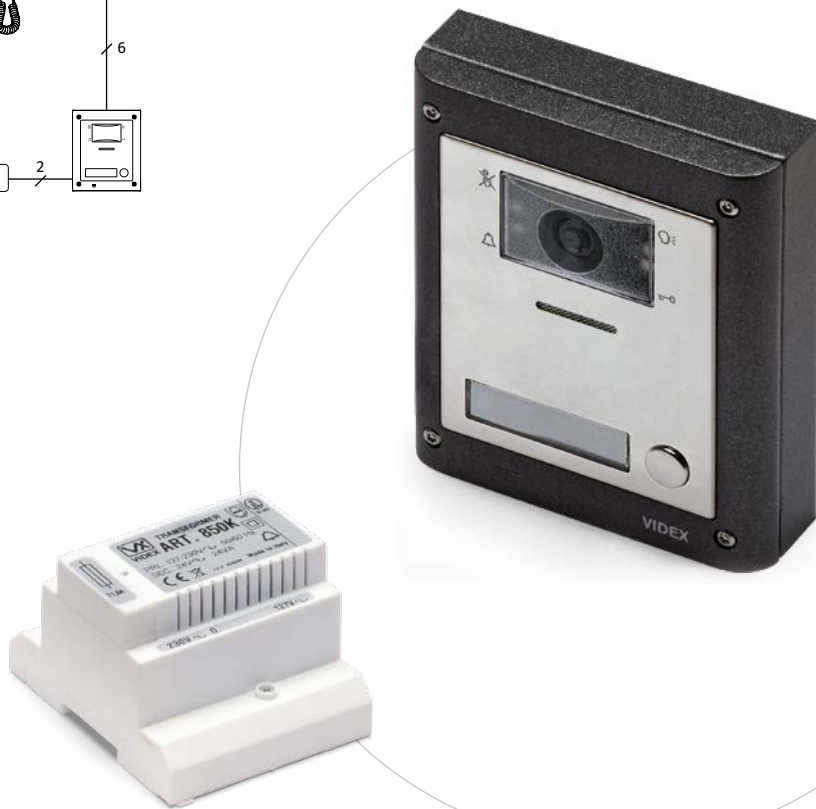

# VK4K Series Videokit

One way or two way

6 WIRE BUS

Intercom.

Wide camera opt.

	VK4K-1	VK4K-1S	VK4K-2	VK4K-2S
<b>CONNECTION</b>	6 WIRE BUS			
<b>OUTDOOR STATION</b>	4000 Series			
<b>SPEAKER UNIT MODULE</b>	1 x 4833-1		1 x 4833-2	
<b>CAMERA TYPE</b>	Day/Night colour camera with infrared illumination LEDs			
<b>WIDE CAMERA OPT.</b>	Available			
<b>LEDs</b>	4: Busy, Ring, Speak, Door Open			
<b>CALL BUTTONS</b>	1		2	
<b>DOOR OPENING</b>	Built-in Lock Relay Dry Contacts C, NC, NO or capacitor discharge			
<b>CALL</b>	Electronic Call Tone			
<b>MOUNTING BOX</b>	1 x 4851	1 x 4881	1 x 4851	1 x 4881
<b>RAINSHIELD OPT.<sup>2</sup></b>	4871	4891	4871	4891
<b>SIZE</b>	1 module			
<b>MOUNTING</b>	Flush	Surface	Flush	Surface
<b>POWER SUPPLY UNIT</b>	1 x 850K		2 x 850K	
<b>INPUT/OUTPUT/VA</b>	230-127Vac / 24Vac / 24VA			
<b>SIZE</b>	5 Modules A Type DIN Box (87x105x65mm)			
<b>MOUNTING</b>	DIN bar or direct wall fixing			
<b>VIDEO DISTRIBUTOR</b>	-		1 x 316N	
<b>PACKAGING</b>	Giftbox			
<b>SIZE</b>	31x17x13cm		25.3x24.4x18.3cm	