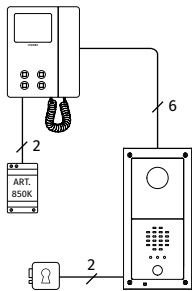

# VRVK Series Videokit

One way or two way

6 WIRE BUS

Vandal resistant

Intercom.

Wide camera opt.

	VRVK-1	VRVK-1S	VRVK-2	VRVK-2S
<b>CONNECTION</b>	6 WIRE BUS			
<b>OUTDOOR STATION</b>	4000 Series Vandal resistant			
<b>CAMERA MODULE</b>	1 x VR4KCMC			
<b>CAMERA TYPE</b>	Day/Night colour camera with infrared illumination LEDs			
<b>WIDE CAMERA OPT.</b>	Available			
<b>SPEAKER UNIT MODULE</b>	1 x VR4KAMK-1		1 x VR4KAMK-2	
<b>LEDS</b>	3: Speak, Busy, Door Open			
<b>CALL BUTTONS</b>	1		2	
<b>DOOR OPENING</b>	Built-in Lock Relay Dry Contacts C, NC, NO or capacitor discharge			
<b>CALL</b>	Electronic Call Tone			
<b>MOUNTING BOX</b>	1 x 4852	1 x 4882	1 x 4852	1 x 4882
<b>RAINSHIELD OPT.<sup>2</sup></b>	4872	4892	4872	4892
<b>SIZE</b>	2 modules			
<b>MOUNTING</b>	Flush	Surface	Flush	Surface
<b>POWER SUPPLY UNIT</b>	1 x 850K		2 x 850K	
<b>INPUT/OUTPUT/VA</b>	230-127Vac / 24Vac / 24VA			
<b>SIZE</b>	5 Modules A Type DIN Box (87x105x65mm)			
<b>MOUNTING</b>	DIN bar or direct wall fixing			
<b>VIDEO DISTRIBUTOR</b>	-		1 x 316N	
<b>PACKAGING</b>	Giftbox			
<b>SIZE</b>	31x17x13cm		25.3x24.4x18.3cm	