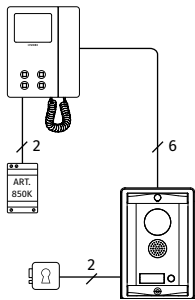

# VK8K Series Videokit

One way or two way

6 WIRE BUS

Intercom.

	VK8K-1	VK8K-1S	VK8K-2	VK8K-2S
<b>CONNECTION</b>	6 WIRE BUS			
<b>OUTDOOR STATION</b>	8000 Series			
<b>SPEAKER UNIT MODULE</b>	1 x 8833-1		1 x 8833-2	
<b>CAMERA TYPE</b>	Day/Night colour camera with infrared illumination LEDs			
<b>WIDE CAMERA OPT.</b>	Not available			
<b>CALL BUTTONS</b>	1		2	
<b>DOOR OPENING</b>	Built-in Lock Relay Dry Contacts C, NC, NO or capacitor discharge			
<b>CALL</b>	Electronic Call Tone			
<b>MOUNTING BOX</b>	1 x 8855	1 x 8885	1 x 8855	1 x 8885
<b>RAINSHIELD</b>	1 x 8875	—	1 x 8875	—
<b>SIZE</b>	1.5 module			
<b>MOUNTING</b>	Flush	Surface	Flush	Surface
<b>POWER SUPPLY UNIT</b>	1 x 850K		2 x 850K	
<b>INPUT/OUTPUT/VA</b>	230-127Vac / 24Vac / 24VA			
<b>SIZE</b>	5 Modules A Type DIN Box (87x105x65mm)			
<b>MOUNTING</b>	DIN bar or direct wall fixing			
<b>VIDEO DISTRIBUTOR</b>	—		1 x 316N	
<b>PACKAGING</b>	Giftbox			
<b>SIZE</b>	31x17x13cm		25.3x24.4x18.3cm	