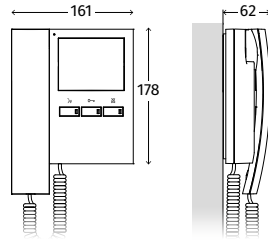

3600 AND 5000 SERIES INDOOR STATIONS

3600 SERIES

	3656	3686
DISPLAY	3.5" Hi-Res colour LCD TFT	
HANDSET / HANDS FREE	Handset	
CONNECTION	6 WIRE BUS	2 WIRE BUS
BUTTONS / SERVICES¹	3: Camera recall, Door-open/Intercommunicating call, Privacy	3: Camera recall/Camera switch, Door-open/Dry contact relay/Intercommunicating call, Privacy/Bus relay activation
LEDS	3: Door open, Privacy ON, Conversation	
MEMORY BOARD OPT.	Not available	
ADJUSTMENT	Call tone volume, Hue, Brightness	Call tone volume, Hue, Contrast, Brightness
PROGRAMMING	Privacy duration, Number of rings	Privacy duration, Melody type, Number of rings, Intercommunicating call
MOUNTING	Surface	
FINISHING	Gloss white	
DESKTOP KIT OPT.²	36931