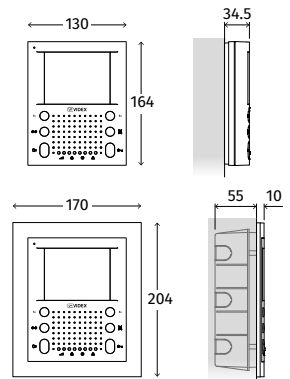

5000 SERIES

	5456
DISPLAY	3.5" Hi-Res colour LCD TFT
HANDSET / HANDS FREE	Hands free
CONNECTION	6 WIRE BUS
BUTTONS / SERVICES¹	6: Answer/Push to talk/OFF, Privacy, Door-open/Intercommunicating call, 3 Service buttons
LEDS	4: Door open, Privacy ON, Conversation, Service
MEMORY BOARD OPT.	Yes, up to 512 pictures stored in built in memory
ADJUSTMENT	Call tone volume, Speech volume, Hue, Brightness
PROGRAMMING	Privacy duration, Melody type, Number of rings
MOUNTING	Surface Flush (require 5981N² or 5983N²)
FINISHING	Gloss white (Standard) /CR Silver /CA Carbon Fibre Effect
DESKTOP KIT OPT.²	5931

Finishes

¹ A button can have multiple functions
² To be ordered separately