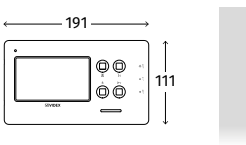

# 6200, 6300, 6400 AND 6700 SERIES INDOOR STATIONS

6256

6286

6358

6388

<b>DISPLAY</b>	3.5" Hi-Res colour LCD TFT			
<b>HANDSET / HANDS FREE</b>	Handset		Hands free	
<b>CONNECTION</b>	6 WIRE BUS	2 WIRE BUS	6 WIRE BUS	2 WIRE BUS
<b>BUTTONS / SERVICES<sup>1</sup></b>	4: Service, Camera recall, Door-open/Intercommunicating call, Privacy	4: Service, Privacy/Bus relay activation, Door-open/Intercommunicating call, Camera recall/Camera switch	4: Service, Privacy, Door-open/Intercommunicating call, Answer/OFF/Camera recall/Push to talk	4: Service, Privacy/Bus relay activation/Camera switch/Call reject, Door-open/Intercommunicating call, Answer/OFF/Camera recall/Push to talk
<b>LEDS</b>	2: Door open, Privacy ON		3: Door open, Privacy ON, Conversation	
<b>MEMORY BOARD OPT.</b>	Yes, up to 100 pictures stored in built in memory			
<b>ADJUSTMENT</b>	Call tone volume, Hue, Contrast, Brightness		Call tone volume, Speech volume, Hue, Contrast, Brightness	
<b>PROGRAMMING</b>	Privacy duration, Number of rings, Intercommunicating call		Privacy duration, Melody type, Number of rings, Intercommunicating call	
<b>MOUNTING</b>	Surface			
<b>FINISHING</b>	Satin white			
<b>DESKTOP KIT OPT.<sup>2</sup></b>	62931		63931	