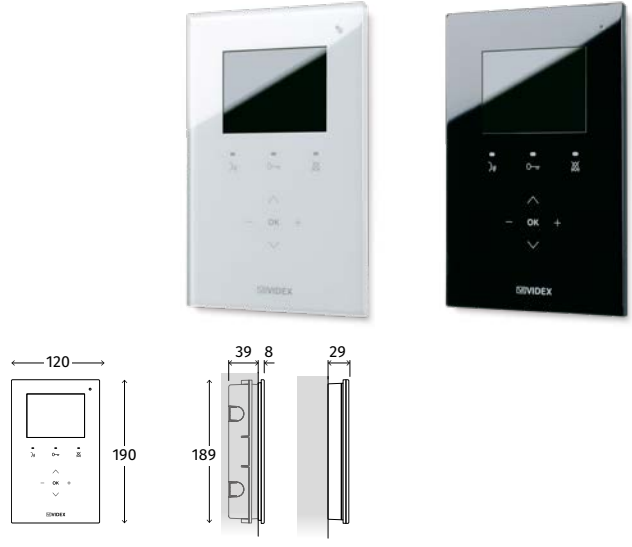

KRV88

KRISTALLO® SERIES INDOOR STATIONS