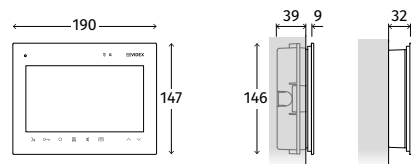

DISPLAY	3.5" Hi-Res colour LCD TFT	
HANDSET / HANDS FREE	Handset / Hands free	Hands free
CONNECTION	2 WIRE BUS	
BUTTONS / SERVICES¹	3: Answer/Camera recall/End conversation/ Push to talk, Door-open/Aux service/Intercommunicating call, Privacy/Programming menu/Call reject/Adjustment menu/Bus relay activation Menu navigation/Camera switch	
LEDS	3: door open, Privacy ON, Conversation	
MEMORY BOARD OPT.	Yes, up to 128 pictures or 66 15 seconds videoclips stored in built in memory. Ability to copy pictures/videoclips to MicroSD memory card	
ADJUSTMENT	Call tone volume, Speech volume, Hue, Contrast, Brightness	
PROGRAMMING	Privacy duration, Melody type, Number of rings, Intercommunicating call	
MOUNTING	Surface	Surface Flush (require KRV981² or KRV983²)
FINISHING	/W White - /B Black	
DESKTOP KIT OPT.²	KRV931	Not available

KRV782

DISPLAY	7" Hi-Res colour LCD TFT
HANDSET / HANDS FREE	Hands free
CONNECTION	2 WIRE BUS
BUTTONS / SERVICES¹	Camera recall/Answer/End conversation/ Push to talk, Intercommunicating call/Door-open, Bus relay activation, Privacy/Call reject, Melody volume/Camera switch, Speech volume adjustment, Brightness and hue adjustment
LEDS	2: Door open, Privacy ON
MEMORY BOARD OPT.	Yes, up to 100 pictures stored in built in memory or up to 4096 pictures or 512 15 seconds videoclips stored in MicroSD memory card
ADJUSTMENT	Call tone volume, Speech volume, Hue, Contrast, Brightness
PROGRAMMING	Privacy duration, Melody type, Number of rings, Intercommunicating call
MOUNTING	Surface Flush (require KRV7981² or KRV7983²)
FINISHING	/W White - /B Black
DESKTOP KIT OPT.²	KRV7931