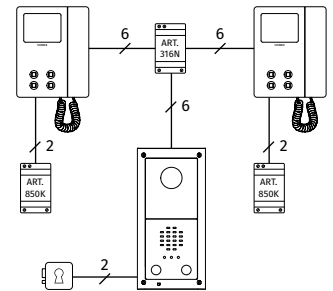

# VRVK Series Videokit

One way or two way

6 WIRE BUS

Vandal resistant

Intercom.

Wide camera opt.

	VRVK-1	VRVK-1S	VRVK-2	VRVK-2S
<b>CONNECTION</b>	6 WIRE BUS			
<b>OUTDOOR STATION</b>	4000 Series Vandal resistant			
<b>CAMERA MODULE</b>	1 x VR4KCMC			
<b>CAMERA TYPE</b>	Day/Night colour camera with infrared illumination LEDs			
<b>WIDE CAMERA OPT.</b>	Available			
<b>SPEAKER UNIT MODULE</b>	1 x VR4KAMK-1		1 x VR4KAMK-2	
<b>LEDS</b>	3: Speak, Busy, Door Open			
<b>CALL BUTTONS</b>	1		2	
<b>DOOR OPENING</b>	Built-in Lock Relay Dry Contacts C, NC, NO or capacitor discharge			
<b>CALL</b>	Electronic Call Tone			
<b>MOUNTING BOX</b>	1 x 4852	1 x 4882	1 x 4852	1 x 4882
<b>RAINSHIELD OPT.<sup>2</sup></b>	4872	4892	4872	4892
<b>SIZE</b>	2 modules			
<b>MOUNTING</b>	Flush	Surface	Flush	Surface
<b>POWER SUPPLY UNIT</b>	1 x 850K		2 x 850K	
<b>INPUT/OUTPUT/VA</b>	230-127Vac / 24Vac / 24VA			
<b>SIZE</b>	5 Modules A Type DIN Box (87x105x65mm)			
<b>MOUNTING</b>	DIN bar or direct wall fixing			
<b>VIDEO DISTRIBUTOR</b>	-		1 x 316N	
<b>PACKAGING</b>	Giftbox			
<b>SIZE</b>	31x17x13cm		25.3x24.4x18.3cm	