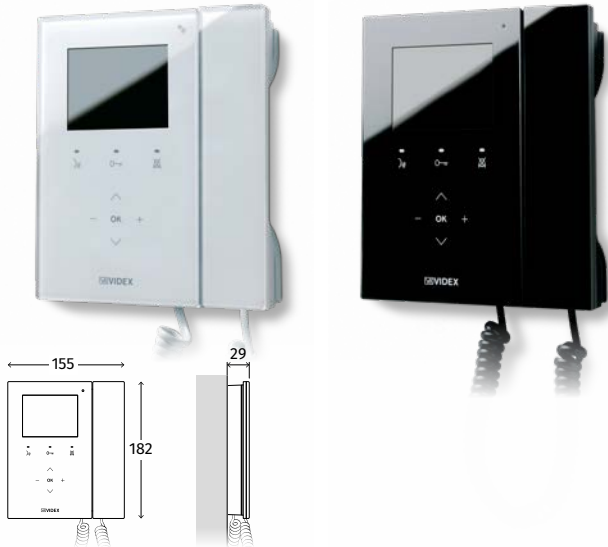

KRISTALLO® SERIES INDOOR STATIONS

KRV86