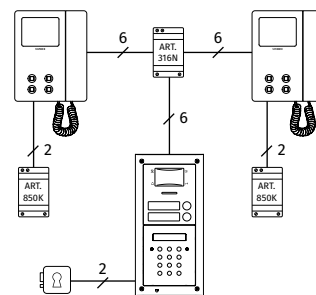

# VK4KC Series Videocode

One way or two way videokit with codelock

6 WIRE BUS

Codelock unit

Intercom.

Wide camera opt.

	VK4KC-1	VK4KC-1S	VK4KC-2	VK4KC-2S
<b>CONNECTION</b>	6 WIRE BUS			
<b>OUTDOOR STATION</b>	4000 Series			
<b>SPEAKER UNIT MODULE</b>	1 x 4833-1		1 x 4833-2	
<b>CAMERA TYPE</b>	Day/Night colour camera with infrared illumination LEDs			
<b>WIDE CAMERA OPT.</b>	Available			
<b>LEDs</b>	4: Busy, Ring, Speak, Door Open			
<b>CALL BUTTONS</b>	1		2	
<b>DOOR OPENING</b>	Built-in Lock Relay Dry Contacts C, NC, NO or capacitor discharge			
<b>CALL</b>	Electronic Call Tone			
<b>CODELOCK UNIT</b>	1 x 4800M			
<b>CODES / RELAYS</b>	3 / 3			
<b>ILLUMINATION</b>	Yes			
<b>MOUNTING BOX</b>	1 x 4852	1 x 4882	1 x 4852	1 x 4882
<b>RAINSHIELD OPT.<sup>2</sup></b>	4872	4892	4872	4892
<b>SIZE</b>	2 modules			
<b>MOUNTING</b>	Flush	Surface	Flush	Surface
<b>POWER SUPPLY UNIT</b>	1 x 850K		2 x 850K	
<b>INPUT/OUTPUT/VA</b>	230-127Vac / 24Vac / 24VA			
<b>SIZE</b>	5 Modules A Type DIN Box (87x105x65mm)			
<b>MOUNTING</b>	DIN bar or direct wall fixing			
<b>VIDEO DISTRIBUTOR</b>	-		1 x 316N	
<b>PACKAGING</b>	Giftbox			
<b>SIZE</b>	41.5x17x15cm		18x24x54cm	