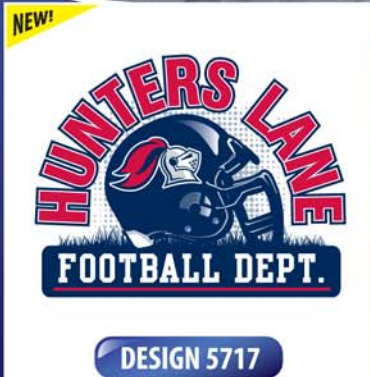

MINIMUM ORDER: 36 OFFER EXPIRES: 12/31/11 SIZES AVAILABLE: YOUTH SMALL - X-LARGE ASK ABOUT EXTENDED SIZES

*PRICING REFLECTS AN AVERAGE COST PER SHIRT. FINAL PRICING MAY VARY DEPENDING ON SIZES CHOSEN.

SPECIAL OFFER

DESIGN 5716

NEW!

...And those Fall Sports!

DESIGN 5717

DESIGN 5718

DESIGN 5719

DESIGN 5720

CUSTOM IMPRINTED APPAREL