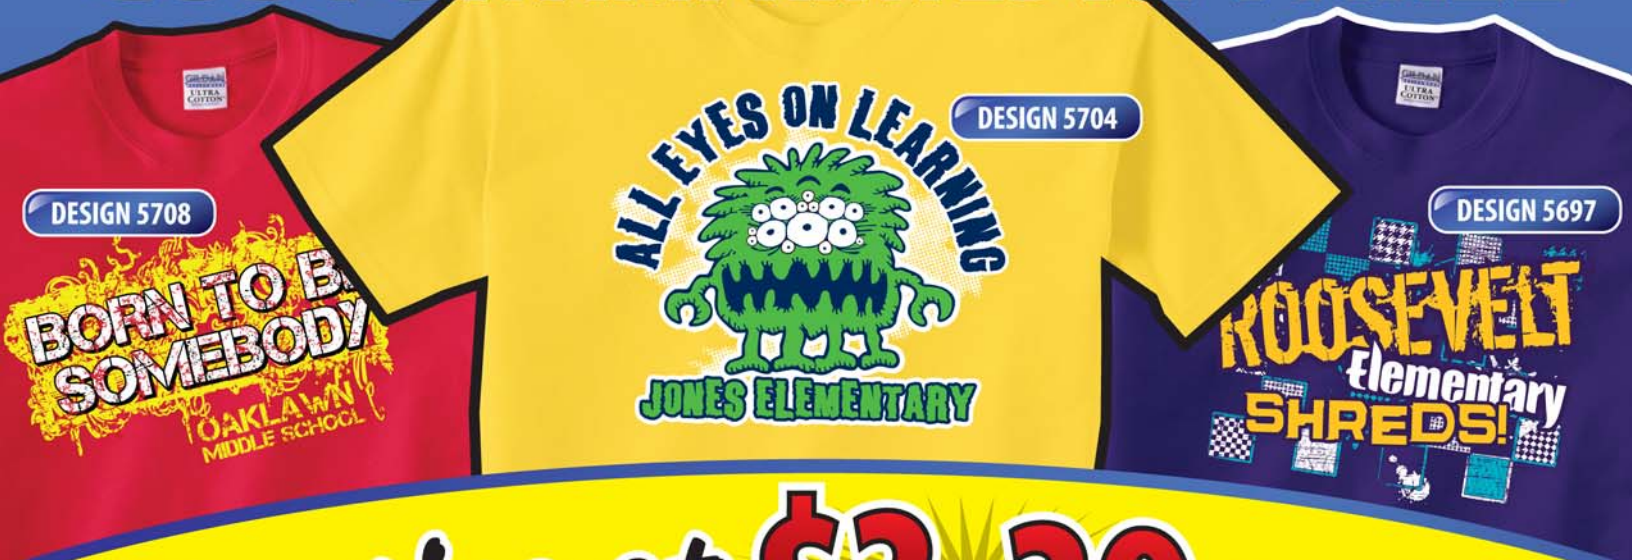

CUSTOM IMPRINTED APPAREL

DESIGN 5708

DESIGN 5704

DESIGN 5697

Starting at $3.39 each!*

*White 100% High-Quality 6.1 oz. Cotton T-Shirt with 1-Color Imprint

NO SET-UP CHARGE • NO SCREEN FEES • NO DELIVERY CHARGE