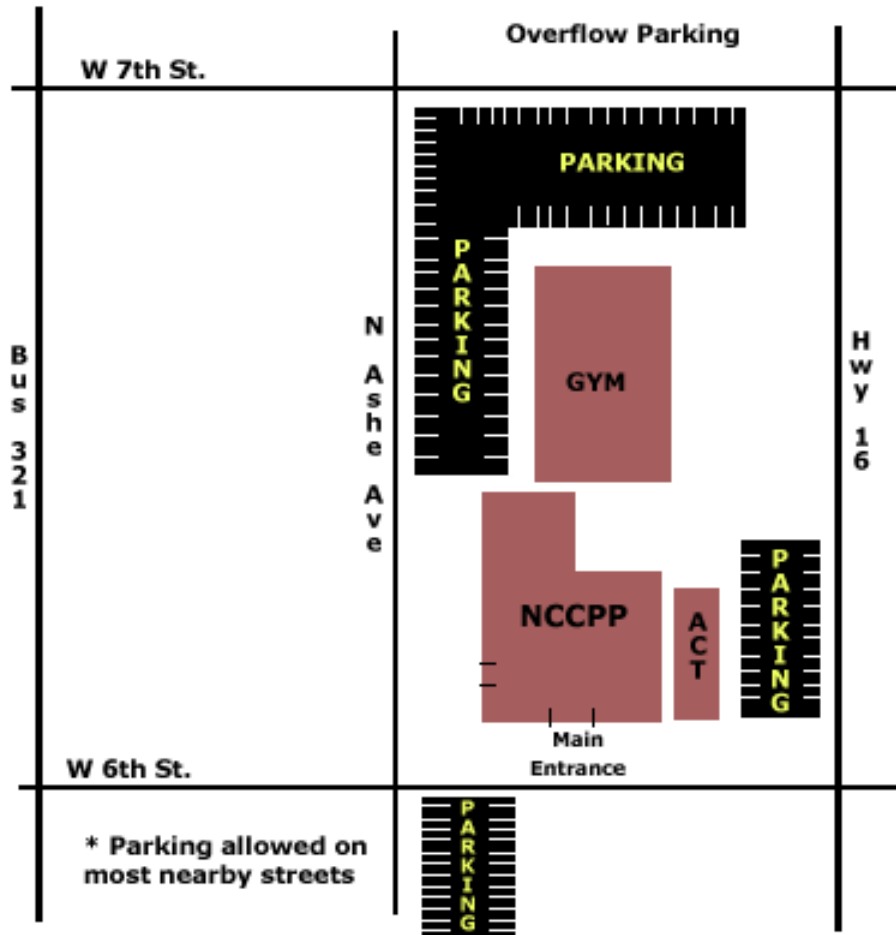

North
West East
South

This is a layout of the surrounding areas.

Newton-Conover Auditorium

Parking for PERFORMERS/EVENT PERSONNEL

You are asked to park in the back of the building at the loading dock. Enter the larger parking lot on the north-west corner of the block; go back around the north side of the Gym to a gate at the north-east corner of the Gym; it will be open for you leading you into the back parking area. Drive into this back parking area and go all the way through to the loading dock.