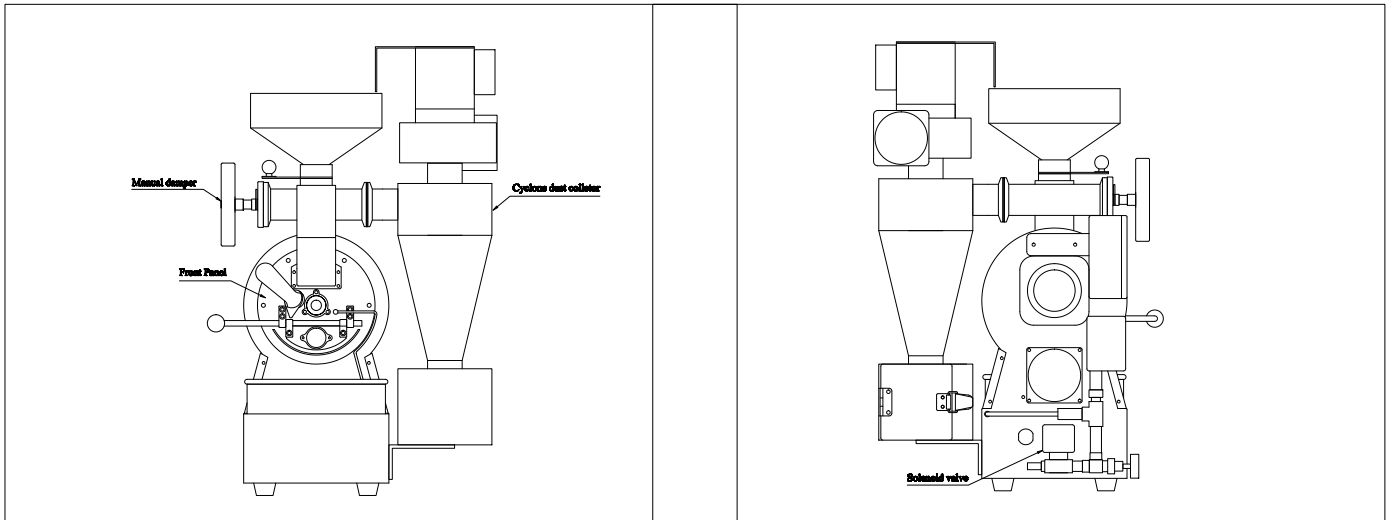

ACTUAL BC-1 HAS ONLY ONE OMRON CONTROL FOR BT. OPTIONAL PHIDGET KIT FOR MORE TEMPERATURE PROBES AVAILABLE

ONLY ONE EXHAUST PIPE COMES OFF THE BC-1 AT 3" AS SHOWN BELOW AND CAN BE EXHAUSTED OUT OF BUILDING.