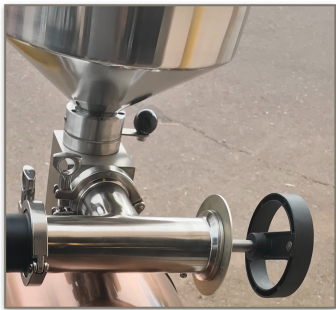

# 2020 BC-1MD

BY BCROASTERS.COM

The BC-1 MD is a great roaster for the advanced home roaster or a sample or small coffee shop roaster. It can roast from 4oz. to 1lb. per roast and up to 4 roasts per hour. It was built with the same components of the big commercial roasters but due to size has only one Omron control for BT. An optional PHIDGET kit can be added to data log both ET & BT and up to 2 more components. Due to size we could not add variable drum speed control but it has the advanced and precise airflow control via the MDDS (manual damper) system. Solid heavy-duty stainless steel drum and built in profiling system for BT. Direct-Connect chaff unit for efficiency & reduced footprint. We only offer the BC-1 with Single Wall Drums as it has no real advantage with Double Wall

MDDS AIRFLOW SYSTEM FOR PRECISE AIRFLOW

OPTIONAL MAG AIRFLOW GAUGE CAN BE ADDED

**ACTUAL BC-1 HAS ONLY ONE OMRON CONTROL FOR BT. OPTIONAL PHIDGET KIT FOR MORE TEMPERATURE PROBES AVAILABLE**

ONLY ONE EXHAUST PIPE COMES OFF THE BC-1 AT 3" AS SHOWN BELOW AND CAN BE EXHAUSTED OUT OF BUILDING.