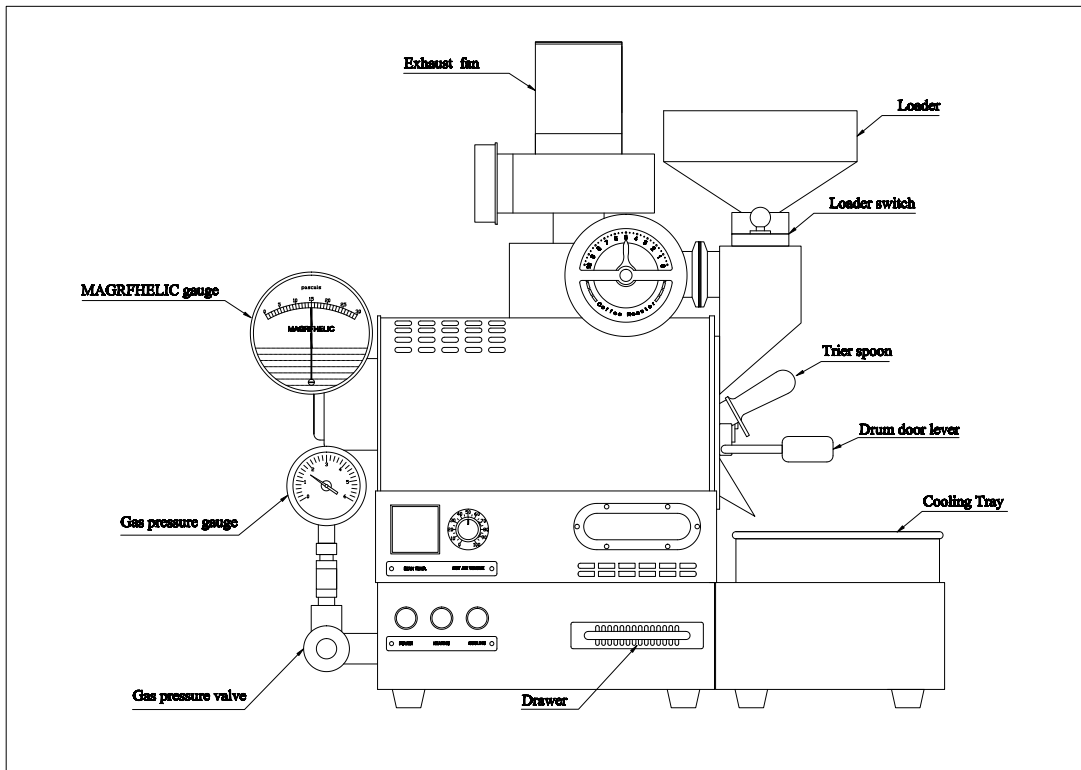

# 2020 BC-1MD

BY BCROASTERS.COM

The BC-1 MD is a great roaster for the advanced home roaster or a sample or small coffee shop roaster. It can roast from 4oz. to 1lb. per roast and up to 4 roasts per hour. It was built with the same components of the big commercial roasters but due to size has only one Omron control for BT. An optional PHIDGET kit can be added to data log both ET & BT and up to 2 more components. Due to size we could not add variable drum speed control but it has the advanced and precise airflow control via the MDDS (manual damper) system. Solid heavy-duty stainless steel drum and built in profiling system for BT. Direct-Connect chaff unit for efficiency & reduced footprint. We only offer the BC-1 with Single Wall Drums as it has no real advantage with Double Wall

MDDS AIRFLOW SYSTEM FOR PRECISE AIRFLOW

OPTIONAL MAG AIRFLOW GAUGE CAN BE ADDED

**ACTUAL BC-1 HAS ONLY ONE OMRON CONTROL FOR BT. OPTIONAL PHIDGET KIT FOR MORE TEMPERATURE PROBES AVAILABLE**

ONLY ONE EXHAUST PIPE COMES OFF THE BC-1 AT 3" AS SHOWN BELOW AND CAN BE EXHAUSTED OUT OF BUILDING.