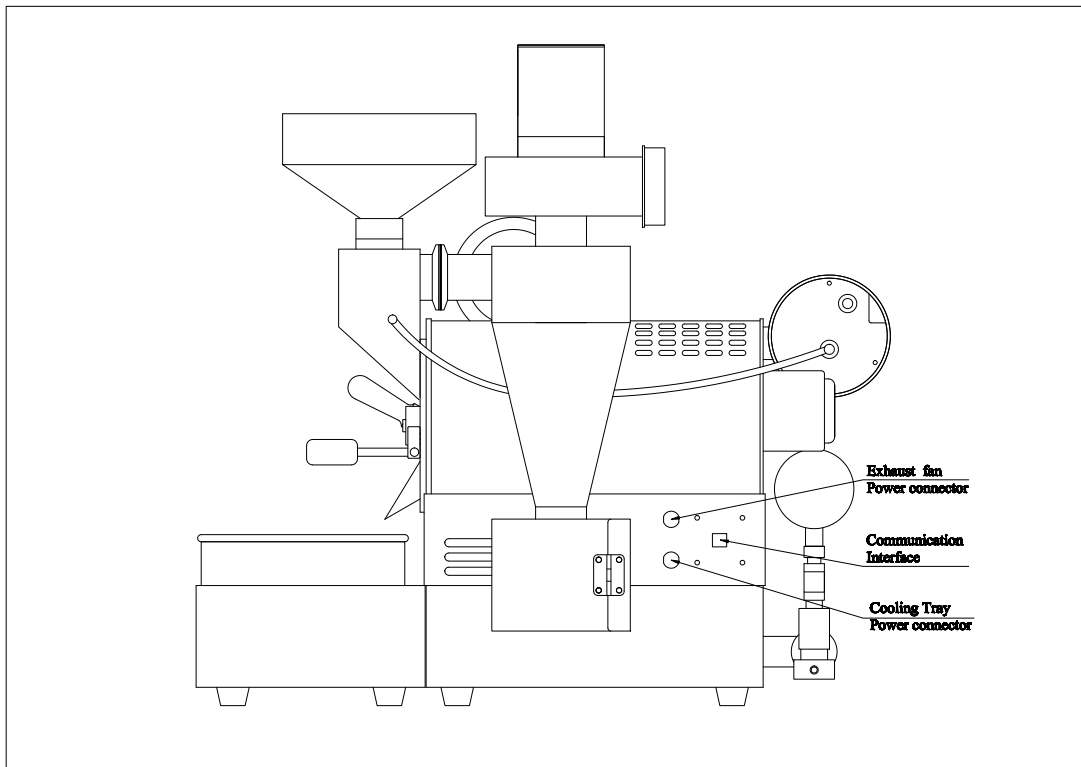

# 2020 BC-1MD

BY BCROASTERS.COM

The BC-1 MD is a great roaster for the advanced home roaster or a sample or small coffee shop roaster. It can roast from 4oz. to 1lb. per roast and up to 4 roasts per hour. It was built with the same components of the big commercial roasters but due to size has only one Omron control for BT. An optional PHIDGET kit can be added to data log both ET & BT and up to 2 more components. Due to size we could not add variable drum speed control but it has the advanced and precise airflow control via the MDDS (manual damper) system. Solid heavy-duty stainless steel drum and built in profiling system for BT. Direct-Connect chaff unit for efficiency & reduced footprint. We only offer the BC-1 with Single Wall Drums as it has no real advantage with Double Wall

BC-1MD	GAS TYPE
Batch Size	4oz-1lb.
Roasting Time	9-14 minutes
Production	4-5lb.hr
Heat Source	NG/LPG
Voltage	220V
Wattage	100W
Drum Motor	25W
Chaff Fan Motor	45W
Cooling Fan Motor	30W
MIXING ARM	N/A
BTU	10,000
NG PRESSURE	7WC
LPG PRESSURE	MAX. 16WC
Gas Consumption	0.1kg/hr
Roaster Dim.	26x17x24in.
Roaster Weight	62lb.
Package Dimensions	apx.31x25x26 128lb.

MDDS AIRFLOW SYSTEM FOR PRECISE AIRFLOW

OPTIONAL MAG AIRFLOW GAUGE CAN BE ADDED

**ACTUAL BC-1 HAS ONLY ONE OMRON CONTROL FOR BT. OPTIONAL PHIDGET KIT FOR MORE TEMPERATURE PROBES AVAILABLE**

ONLY ONE EXHAUST PIPE COMES OFF THE BC-1 AT 3" AS SHOWN BELOW AND CAN BE EXHAUSTED OUT OF BUILDING.