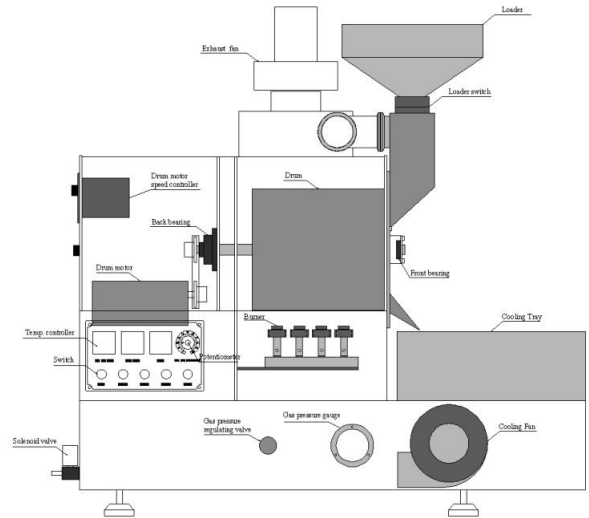

# 2020 BC-1MD

BY BCROASTERS.COM

The BC-1 MD is a great roaster for the advanced home roaster or a sample or small coffee shop roaster. It can roast from 4oz. to 1lb. per roast and up to 4 roasts per hour. It was built with the same components of the big commercial roasters but due to size has only one Omron control for BT. An optional PHIDGET kit can be added to data log both ET & BT and up to 2 more components. Due to size we could not add variable drum speed control but it has the advanced and precise airflow control via the MDDS (manual damper) system. Solid heavy-duty stainless steel drum and built in profiling system for BT. Direct-Connect chaff unit for efficiency & reduced footprint. We only offer the BC-1 with Single Wall Drums as it has no real advantage with Double Wall

BC-1MD	GAS TYPE
Batch Size	4oz-1lb.
Roasting Time	9-14 minutes
Production	4-5lb.hr
Heat Source	NG/LPG
Voltage	220V
Wattage	100W
Drum Motor	25W
Chaff Fan Motor	45W
Cooling Fan Motor	30W
MIXING ARM	N/A
BTU	10,000
NG PRESSURE	7WC
LPG PRESSURE	MAX. 16WC
Gas Consumption	0.1kg/hr
Roaster Dim.	26x17x24in.
Roaster Weight	62lb.
Package Dimensions	apx.31x25x26 128lb.

## FEATURES

DRUM TYPE  
DATA LOGGING  
THERMOCOUPLES  
CONTROL PANEL  
PHIDGET KIT  
WARRANTY  
PARTS AVAILABLE  
110V CONVERTER

Single wall 304SS Drum 3mm  
1 OMRON CONTROLS w/BT  
K-TYPE for BT  
BT VEIW ON PANEL  
OPTIONAL KIT FOR BT & ET  
1 YEAR PARTS & INSTRUCTION  
10 Year Parts Available Guarantee  
110V Voltage Converter included.

MDDS AIRFLOW SYSTEM FOR PRECISE AIRFLOW

OPTIONAL MAG AIRFLOW GAUGE CAN BE ADDED

**ACTUAL BC-1 HAS ONLY ONE OMRON CONTROL FOR BT. OPTIONAL PHIDGET KIT FOR MORE TEMPERATURE PROBES AVAILABLE**

ONLY ONE EXHAUST PIPE COMES OFF THE BC-1 AT 3" AS SHOWN BELOW AND CAN BE EXHAUSTED OUT OF BUILDING.