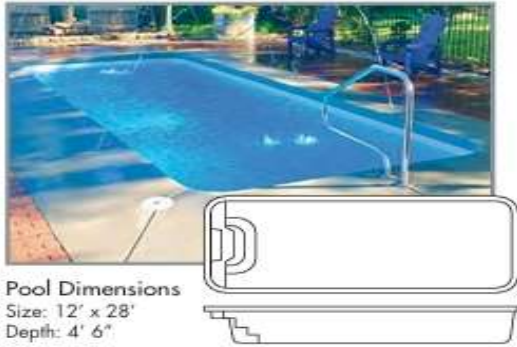

Clary Pools

Manufacturer: Sun Pools Inc

Model:Lakeside

Lakeside

Pool Dimensions
Size: 12' x 28'
Depth: 4' 6"

Size: 12' x 28' x 54"

Color: Light Blue

Base Install Package: \$59,995