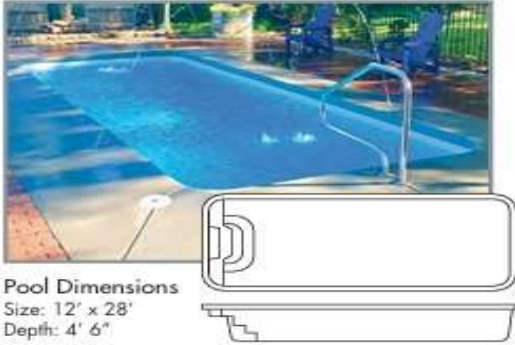

Clary Pools

Manufacturer: Sun Pools Inc

Model:Lakeside

Lakeside

Pool Dimensions
Size: 12' x 28'
Depth: 4' 6"

Size: 12' x 28' x 54"

Color: Light Blue

Base Install Package: \$59,995