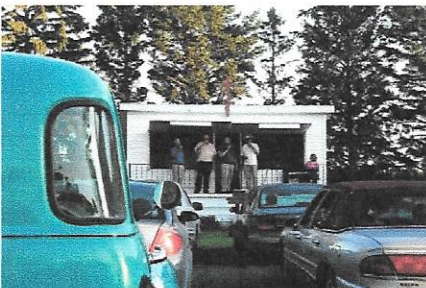

Physical Address:

1406 497th St., St. Ansgar, IA 50472

2021 Outdoor Drive-In

Sunday evenings at 7:00 pm in Mona, IA
Christian Entertainment

Come as you are, sit in your car, and honk for Jesus!

July 11 Brandon Sampson & Kelsey (Sampson) Korfhage
July 18 Just Friends
July 25 Polka Service
Aug 1 Al Batt
Aug 8 The Looney Lutherans
Aug 15 Ben Unseth and the Meyer Family