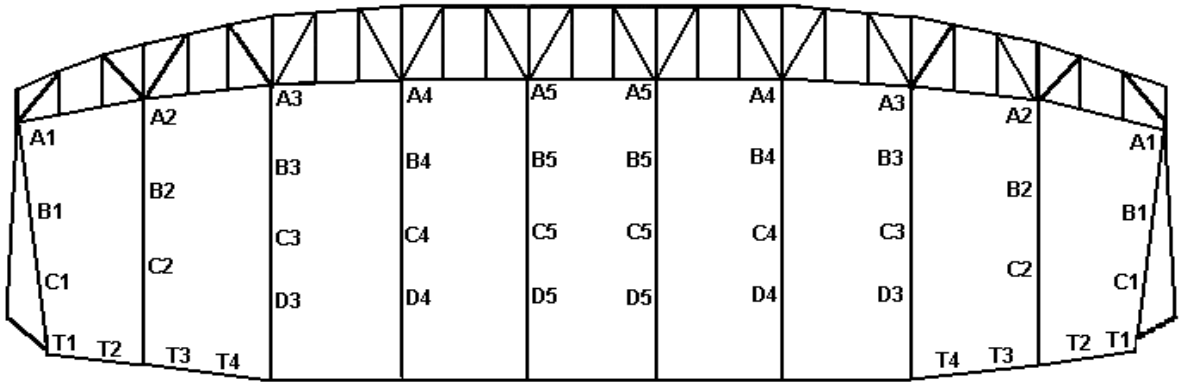

Xaos 27 118.0 ft²

Line Trim Specification Sheet

Slider Dimensions		
	cm	in
Y _s =	68.0	26.8
X _s =	76.0	29.9

Measure along dashed lines

Maximum Operating Weight Limit		
Lbs		Kg
259.0		102.0

	in	cm
Brake Set	93.3	237.0
Toggle	118.1	300.1
Cut	128.0	325.1

Line Length	1		2		3		4		5	
	cm	inches	cm	inches	cm	inches	cm	inches	cm	inches
A	301.6	118.8	309.3	121.8	305.8	120.4	301.0	118.5	303.4	119.5
B	293.0	115.3	316.5	124.6	310.5	122.3	308.2	121.3	311.7	122.7
C	292.9	115.3	328.3	129.3	323.6	127.4	321.2	126.5	325.9	128.3
D	N/A	N/A	N/A	N/A	340.2	133.9	340.2	133.9	346.1	136.3
T	99.3	39.1	92.2	36.3	88.7	34.9	85.1	33.5	N/A	N/A