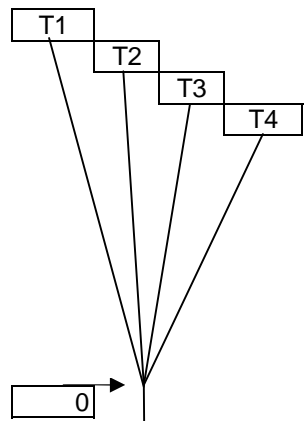

Xaos 27 118.0 ft²

Line Trim Specification Sheet

Slider Dimensions		
	cm	in
Y _s =	68.0	26.8
X _s =	76.0	29.9

Measure along dashed lines

Maximum Operating Weight Limit		
Lbs		Kg
259.0		102.0

	in	cm
Brake Set	93.3	237.0
Toggle	118.1	300.1
Cut	128.0	325.1

Line Length	1		2		3		4		5	
	cm	inches	cm	inches	cm	inches	cm	inches	cm	inches
A	301.6	118.8	309.3	121.8	305.8	120.4	301.0	118.5	303.4	119.5
B	293.0	115.3	316.5	124.6	310.5	122.3	308.2	121.3	311.7	122.7
C	292.9	115.3	328.3	129.3	323.6	127.4	321.2	126.5	325.9	128.3
D	N/A	N/A	N/A	N/A	340.2	133.9	340.2	133.9	346.1	136.3
T	99.3	39.1	92.2	36.3	88.7	34.9	85.1	33.5	N/A	N/A