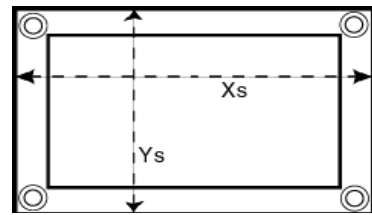

Xaos 27 118.0 ft²

Line Trim Specification Sheet

Slider Dimensions		
	cm	in
Y _s =	68.0	26.8
X _s =	76.0	29.9

Measure along dashed lines

Maximum Operating Weight Limit		
Lbs		Kg
259.0		102.0

	in	cm
Brake Set	93.3	237.0
Toggle	118.1	300.1
Cut	128.0	325.1

Line Length	1		2		3		4		5	
	cm	inches	cm	inches	cm	inches	cm	inches	cm	inches
A	301.6	118.8	309.3	121.8	305.8	120.4	301.0	118.5	303.4	119.5
B	293.0	115.3	316.5	124.6	310.5	122.3	308.2	121.3	311.7	122.7
C	292.9	115.3	328.3	129.3	323.6	127.4	321.2	126.5	325.9	128.3
D	N/A	N/A	N/A	N/A	340.2	133.9	340.2	133.9	346.1	136.3
T	99.3	39.1	92.2	36.3	88.7	34.9	85.1	33.5	N/A	N/A