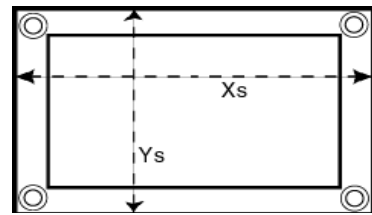

Xaos 27 58.0 ft²

Line Trim Specification Sheet

Slider Dimensions		
	cm	in
Y _s =	58.0	22.8
X _s =	76.0	29.9

Measure along dashed lines

Maximum Operating Weight Limit		
Lbs		Kg
145.0		57.1

Line Length	1		2		3		4		5	
	cm	inches	cm	inches	cm	inches	cm	inches	cm	inches
A	211.5	83.3	216.9	85.4	214.4	84.4	211.1	83.1	212.7	83.7
B	205.4	80.9	221.9	87.3	217.7	85.7	216.0	85.1	218.5	86.0
C	205.3	80.8	230.2	90.6	226.8	89.3	225.2	88.7	228.5	90.0
D	N/A	N/A	N/A	N/A	238.5	93.9	238.5	93.9	242.6	95.5
T	69.6	27.4	64.6	25.5	62.2	24.5	59.7	23.5	N/A	N/A