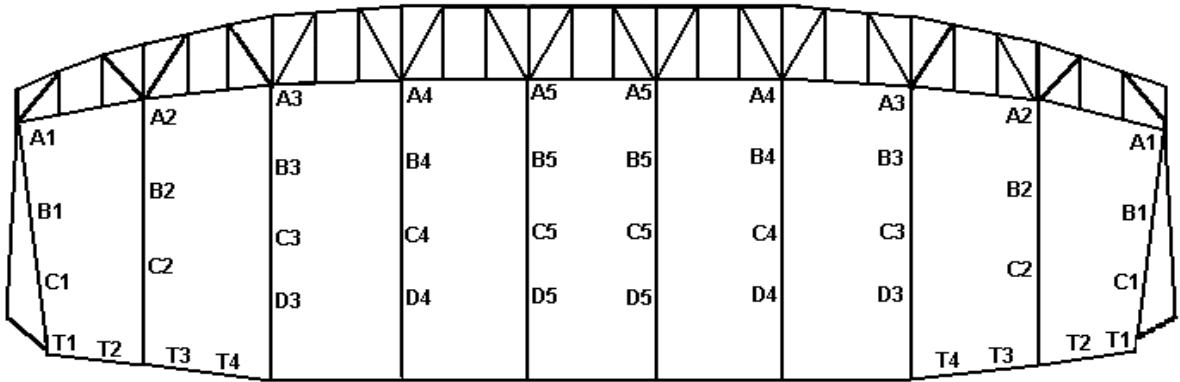

Xaos 27 58.0 ft²

Line Trim Specification Sheet

Slider Dimensions		
	cm	in
Y _s =	58.0	22.8
X _s =	76.0	29.9

Measure along dashed lines

Maximum Operating Weight Limit		
Lbs		Kg
145.0		57.1

Line Length	1		2		3		4		5	
	cm	inches	cm	inches	cm	inches	cm	inches	cm	inches
A	211.5	83.3	216.9	85.4	214.4	84.4	211.1	83.1	212.7	83.7
B	205.4	80.9	221.9	87.3	217.7	85.7	216.0	85.1	218.5	86.0
C	205.3	80.8	230.2	90.6	226.8	89.3	225.2	88.7	228.5	90.0
D	N/A	N/A	N/A	N/A	238.5	93.9	238.5	93.9	242.6	95.5
T	69.6	27.4	64.6	25.5	62.2	24.5	59.7	23.5	N/A	N/A