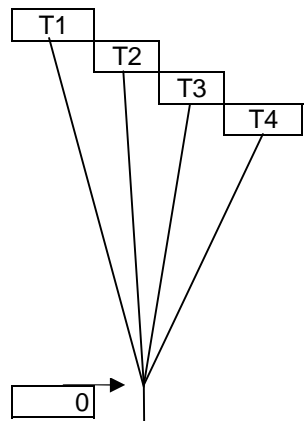

Xaos 27 58.0 ft²

Line Trim Specification Sheet

Slider Dimensions		
	cm	in
Y _s =	58.0	22.8
X _s =	76.0	29.9

Measure along dashed lines

Maximum Operating Weight Limit		
Lbs		Kg
145.0		57.1

Line Length	1		2		3		4		5	
	cm	inches	cm	inches	cm	inches	cm	inches	cm	inches
A	211.5	83.3	216.9	85.4	214.4	84.4	211.1	83.1	212.7	83.7
B	205.4	80.9	221.9	87.3	217.7	85.7	216.0	85.1	218.5	86.0
C	205.3	80.8	230.2	90.6	226.8	89.3	225.2	88.7	228.5	90.0
D	N/A	N/A	N/A	N/A	238.5	93.9	238.5	93.9	242.6	95.5
T	69.6	27.4	64.6	25.5	62.2	24.5	59.7	23.5	N/A	N/A