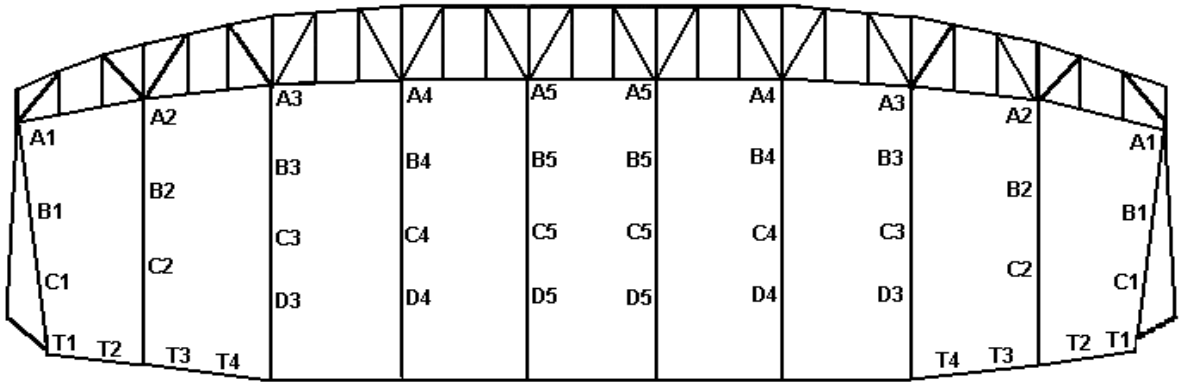

Xaos 27 78.0 ft²

Line Trim Specification Sheet

Slider Dimensions		
	cm	in
Y _s =	58.0	22.8
X _s =	76.0	29.9

Measure along dashed lines

Maximum Operating Weight Limit		
Lbs		Kg
195.0		76.8

Line Length	1		2		3		4		5	
	cm	inches	cm	inches	cm	inches	cm	inches	cm	inches
A	245.2	96.6	251.5	99.0	248.6	97.9	244.8	96.4	246.7	97.1
B	238.2	93.8	257.3	101.3	252.5	99.4	250.5	98.6	253.4	99.8
C	238.1	93.7	266.9	105.1	263.1	103.6	261.1	102.8	265.0	104.3
D	N/A	N/A	N/A	N/A	276.6	108.9	276.6	108.9	281.4	110.8
T	80.8	31.8	75.0	29.5	72.1	28.4	69.2	27.2	N/A	N/A