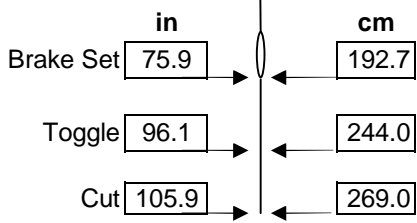

Xaos 27 78.0 ft²

Line Trim Specification Sheet

Slider Dimensions		
	cm	in
Y _s =	58.0	22.8
X _s =	76.0	29.9

Measure along dashed lines

Maximum Operating Weight Limit		
Lbs		Kg
195.0		76.8

Line Length	1		2		3		4		5	
	cm	inches	cm	inches	cm	inches	cm	inches	cm	inches
A	245.2	96.6	251.5	99.0	248.6	97.9	244.8	96.4	246.7	97.1
B	238.2	93.8	257.3	101.3	252.5	99.4	250.5	98.6	253.4	99.8
C	238.1	93.7	266.9	105.1	263.1	103.6	261.1	102.8	265.0	104.3
D	N/A	N/A	N/A	N/A	276.6	108.9	276.6	108.9	281.4	110.8
T	80.8	31.8	75.0	29.5	72.1	28.4	69.2	27.2	N/A	N/A