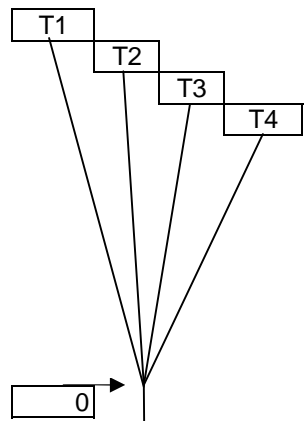

Xaos 27 78.0 ft²

Line Trim Specification Sheet

Slider Dimensions		
	cm	in
Y _s =	58.0	22.8
X _s =	76.0	29.9

Measure along dashed lines

Maximum Operating Weight Limit		
Lbs		Kg
195.0		76.8

Line Length	1		2		3		4		5	
	cm	inches	cm	inches	cm	inches	cm	inches	cm	inches
A	245.2	96.6	251.5	99.0	248.6	97.9	244.8	96.4	246.7	97.1
B	238.2	93.8	257.3	101.3	252.5	99.4	250.5	98.6	253.4	99.8
C	238.1	93.7	266.9	105.1	263.1	103.6	261.1	102.8	265.0	104.3
D	N/A	N/A	N/A	N/A	276.6	108.9	276.6	108.9	281.4	110.8
T	80.8	31.8	75.0	29.5	72.1	28.4	69.2	27.2	N/A	N/A