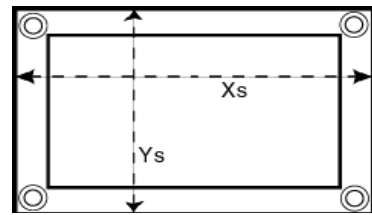

Xaos 27 78.0 ft²

Line Trim Specification Sheet

Slider Dimensions		
	cm	in
Y _s =	58.0	22.8
X _s =	76.0	29.9

Measure along dashed lines

Maximum Operating Weight Limit		
Lbs		Kg
195.0		76.8

Line Length	1		2		3		4		5	
	cm	inches	cm	inches	cm	inches	cm	inches	cm	inches
A	245.2	96.6	251.5	99.0	248.6	97.9	244.8	96.4	246.7	97.1
B	238.2	93.8	257.3	101.3	252.5	99.4	250.5	98.6	253.4	99.8
C	238.1	93.7	266.9	105.1	263.1	103.6	261.1	102.8	265.0	104.3
D	N/A	N/A	N/A	N/A	276.6	108.9	276.6	108.9	281.4	110.8
T	80.8	31.8	75.0	29.5	72.1	28.4	69.2	27.2	N/A	N/A