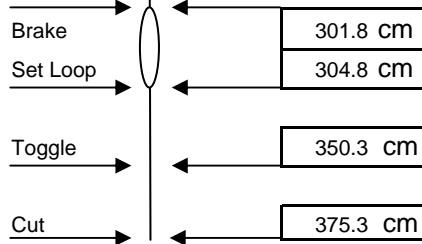

# Line Trim Specification Sheet

Fusion 230

s/n \_\_\_\_\_

Slider Dimensions			
Y <sub>s</sub> =	56	cm	
X <sub>s</sub> =	69	cm	
Measure along dotted lines			

Maximum Operating Weight Limit	kg	lbs
	136	300

	1		2		3		4		5	
	cm	inches	cm	inches	cm	inches	cm	inches	cm	inches
A	387.0	152.3	390.4	153.7	390.4	153.7	390.4	153.7	390.4	153.7
B	376.0	148.0	400.1	157.5	398.7	157.0	398.7	157.0	398.7	157.0
C	381.3	150.1	425.0	167.3	416.7	164.1	416.7	164.1	416.7	164.1
D	N/A	N/A	N/A	N/A	443.0	174.4	443.0	174.4	443.0	174.4
T	137.1	54.0	N/A	N/A	126.0	49.6	126.0	49.6	126.0	49.6