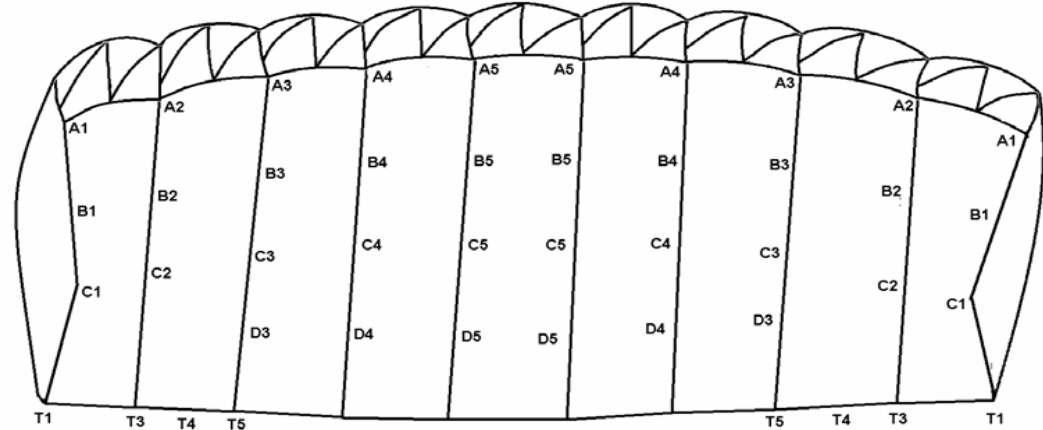

# Line Trim Specification Sheet

Fusion 230

s/n \_\_\_\_\_

Slider Dimensions			
Y <sub>s</sub> =	56	cm	
X <sub>s</sub> =	69	cm	
Measure along dotted lines			

Maximum Operating Weight Limit	kg	lbs
	136	300

	1		2		3		4		5	
	cm	inches	cm	inches	cm	inches	cm	inches	cm	inches
A	387.0	152.3	390.4	153.7	390.4	153.7	390.4	153.7	390.4	153.7
B	376.0	148.0	400.1	157.5	398.7	157.0	398.7	157.0	398.7	157.0
C	381.3	150.1	425.0	167.3	416.7	164.1	416.7	164.1	416.7	164.1
D	N/A	N/A	N/A	N/A	443.0	174.4	443.0	174.4	443.0	174.4
T	137.1	54.0	N/A	N/A	126.0	49.6	126.0	49.6	126.0	49.6