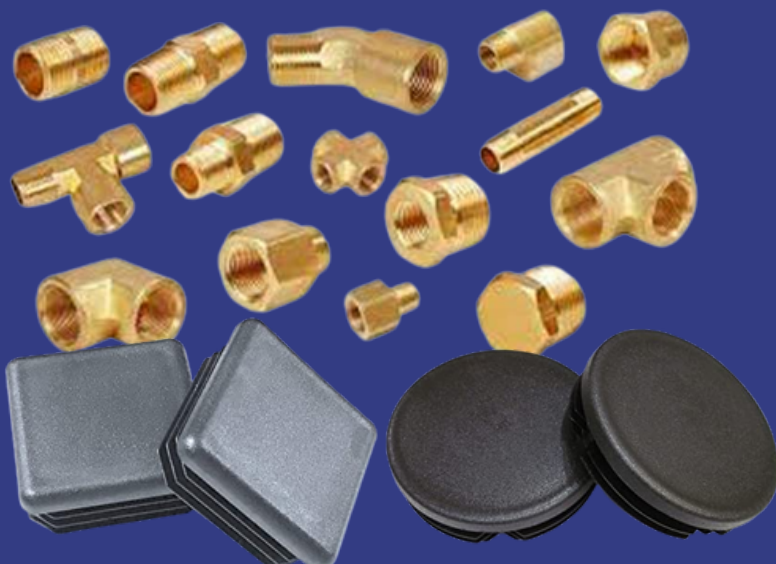

# PAINTS, CHEMICALS & PAINT TOOLS

**TROWEL/ SCRAPER/  
PVC GURMALA**

**PVC BUCKET**

**PERMANENT MARKERS/  
MARBLE CHALK**

**TAPES  
(MASKING/TRANSPARENT/  
BROWN/DOUBLE-SIDED)**

# FITTINGS & FASTENERS

**PVC FITTINGS**

**PPR FITTINGS**

**MS FITTINGS**

**GI FITTINGS**

**FIX BOLTS/THROUGH BOLTS/ANCHOR BOLTS/ L-FOUNDATION/THREAD BARS**

**MS,GI & SS NUTS/ BOLTS/WASHERS/ CHAINS**

**SCREWS & NAILS/ FISHER PLUGS/ SCREW DRIVER BIT/ BASE PLATES/ NUT SETTER**

# FITTINGS & FASTENERS

**GI TURNBUCKLE/ S HOOK BOLT /  
U BOLT/ SPRING WASHER/  
SNAP HOOK/ FLAG POLE PULLEY**

**GI CLAMPS/ WIRE ROPE  
CLIP/ DOME NUT/  
ANGLE BRACKETS**

**BRASS FITTINGS/  
PLASTIC CAPS**