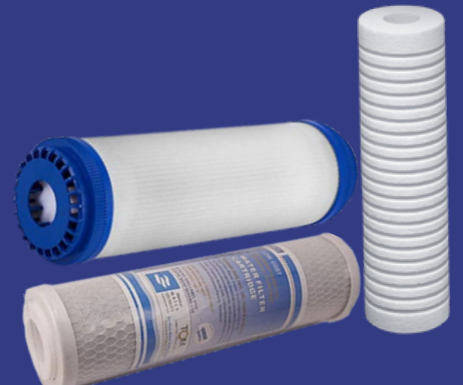

**WATER FILTER
CARTRIDGES**