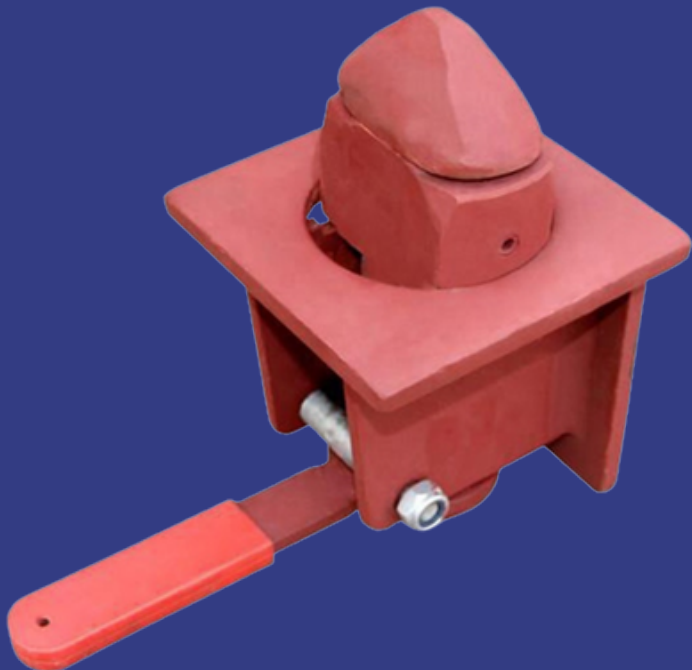

# TOOLS & ACCESSORIES

**MESH ROLLS  
(GI/PVC COATED)/  
GI WIRE ROPE/ PVC  
CHAIN & CHAIN LINK  
FENCE ROLLS**

**GI & PVC COATED  
BINDING WIRE ROLLS/  
GI BINDING WIRE ROLLS**

**ROPES (NYLON & COTTON)/  
LINE DORI  
THREAD ROLLS**

# TOOLS & ACCESSORIES

**MANHOLES FOR  
TANKERS**

**HANDLE VALVES**

**TWIST LOCK  
FOR TRAILERS**