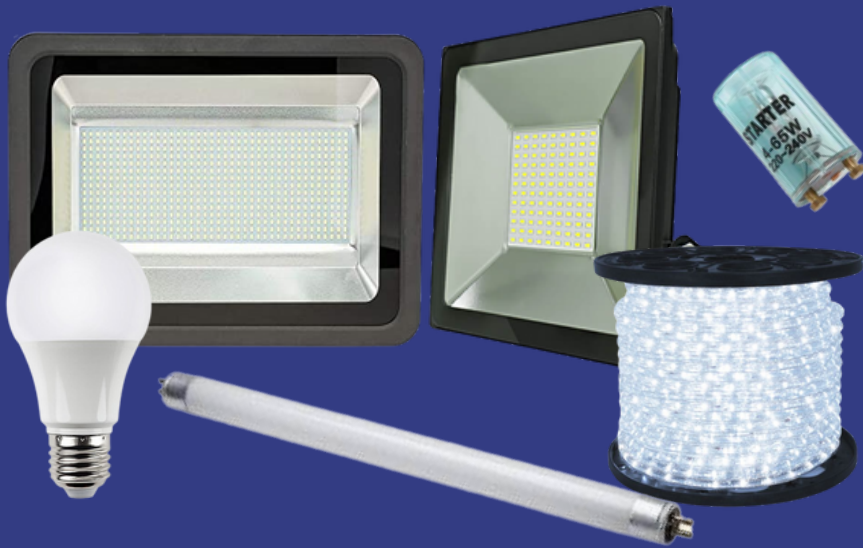

ELECTRICAL

**LIGHTS
(TUBES/BULBS/SHADES/
LED STRIP) & STARTER**