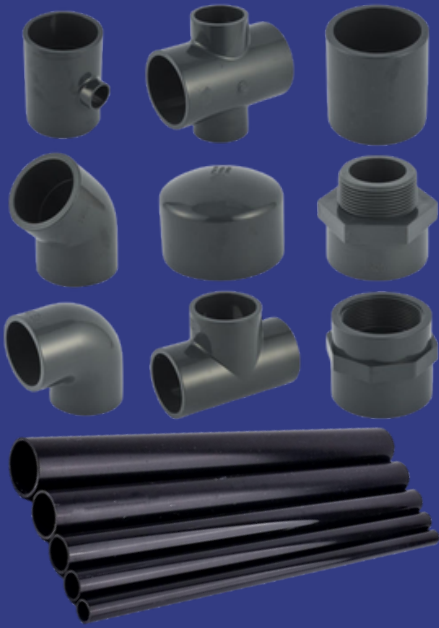

FITTINGS & FASTENERS

PVC FITTINGS