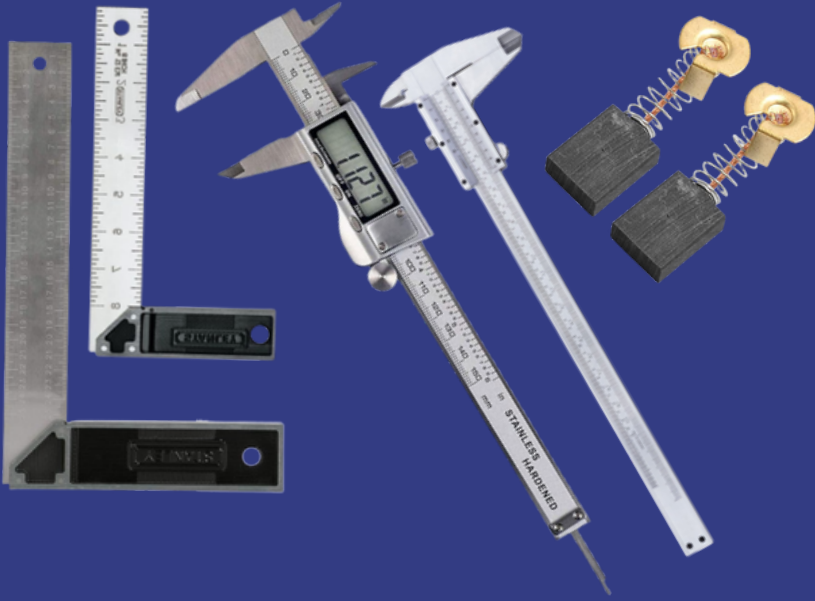

# TOOLS & ACCESSORIES

**MEASURING TAPE**

**SNIP CUTTERS**

**KNIVES, KNIFE  
FRAMES & BLADES**

# TOOLS & ACCESSORIES

**SPANNERS &  
WRENCH**

**ALLEN KEY/  
RATCHET HANDLE/  
CABLE CUTTER**

**PLIERS  
(GRIP/COMBINATION/  
END & SIDE CUTTING)**

# TOOLS & ACCESSORIES

**TRY SQUARES/  
VERNIER CALIPER/  
CARBON BRUSH**

**SCREW DRIVERS/  
HAMMERS/ FILERS**

**CABLE TIES  
(NYLON/SS) &  
WRAPPING ROLL**