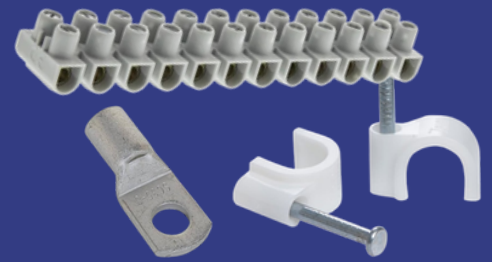

**BRASS FITTINGS/
PLASTIC CAPS**

KITCHEN & BATHROOM

**WATER SPRAY/ GARDEN HOSE/
WATER & TWIN HOSE PIPE**

**FLOOR DRAIN TAP/
HOSE COCK**

**ANGLE VALVE /
SHOWER MIXER**

**SHOWER SPRAY
(SHATTAF)**

**HAND SHOWER SET/
TOP SHOWER**

HOSE CLIPS

**WATER PUMP/
WATER TRAP**

**WATER FILTER
CARTRIDGES**

ELECTRICAL

**LIGHTS
(TUBES/BULBS/SHADES/
CEILING)**

**ELECTRIC CABLES /
WIRE STRIPPER**

**PVC TRUNK & BOXES/
FANS
(COOLING & VENTILATION)**

ELECTRICAL

STARTER

INDUSTRIAL SOCKETS

**TERMINAL BLOCKS /
CABLE CLIPS / CABLE LUGS**

ELECTRICAL SOCKETS & SWITCHES

**CIRCULAR BOXES / COUPLER / SLIP-TYPE
BEND**

**PVC TRUNK & BOXES/ FANS
(COOLING & VENTILATION)**

SISTER CONCERN DIVISIONS