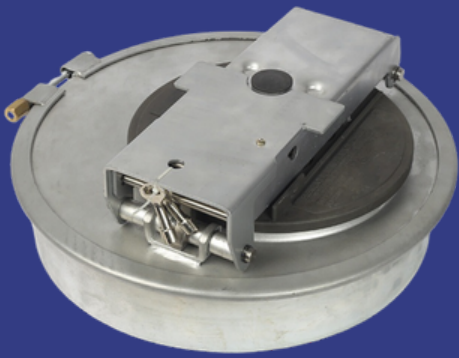

TOOLS & ACCESSORIES

MANHOLES FOR TANKERS