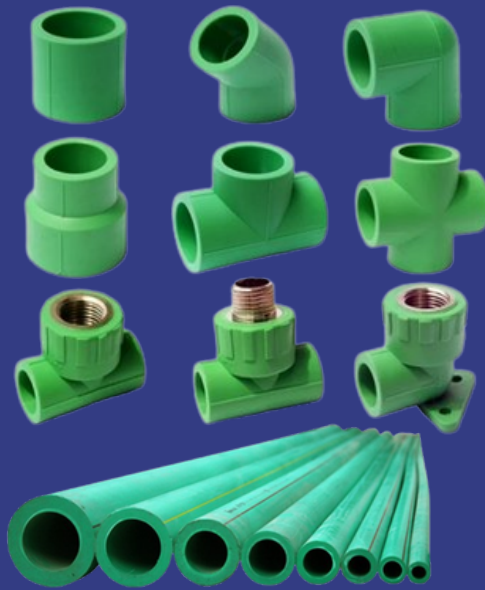

**METALLIC PAINTS
(GOLD & COPPER)**

**PAINT & CEMENT BRUSH/
ROLLER HANDLES**

**ROLLER REFILLS
(PAINT/OIL/SPONGE)**

PAINTS, CHEMICALS & PAINT TOOLS

**TROWEL/ SCRAPER/
PVC GURMALA**

PVC BUCKET

**PERMANENT MARKERS/
MARBLE CHALK**

**TAPES
(MASKING/TRANSPARENT/
BROWN/DOUBLE-SIDED)**

FITTINGS & FASTENERS

PVC FITTINGS

PPR FITTINGS

MS FITTINGS

GI FITTINGS

FIX BOLTS/THROUGH BOLTS/ANCHOR BOLTS/ L-FOUNDATION/THREAD BARS

MS,GI & SS NUTS/ BOLTS/WASHERS/ CHAINS