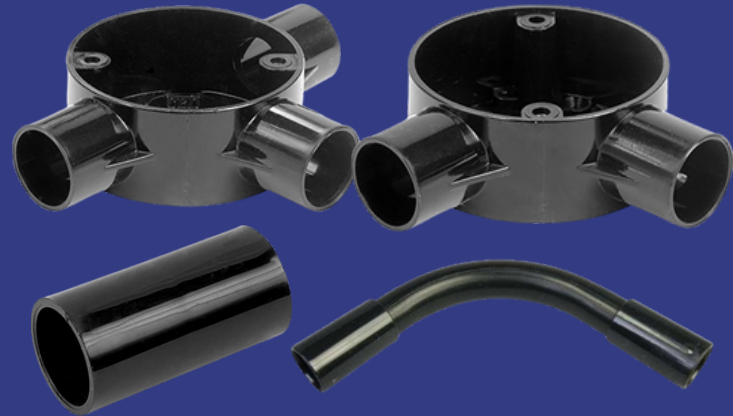

HOSE CLIPS

**WATER PUMP/
WATER TRAP**

**WATER FILTER
CARTRIDGES**

ELECTRICAL

**LIGHTS
(TUBES/BULBS/SHADES/
CEILING)**

**ELECTRIC CABLES /
WIRE STRIPPER**

**PVC TRUNK & BOXES/
FANS
(COOLING & VENTILATION)**

ELECTRICAL

STARTER

INDUSTRIAL SOCKETS

**TERMINAL BLOCKS /
CABLE CLIPS / CABLE LUGS**

ELECTRICAL SOCKETS & SWITCHES

**CIRCULAR BOXES / COUPLER / SLIP-TYPE
BEND**

**PVC TRUNK & BOXES/ FANS
(COOLING & VENTILATION)**

SISTER CONCERN DIVISIONS