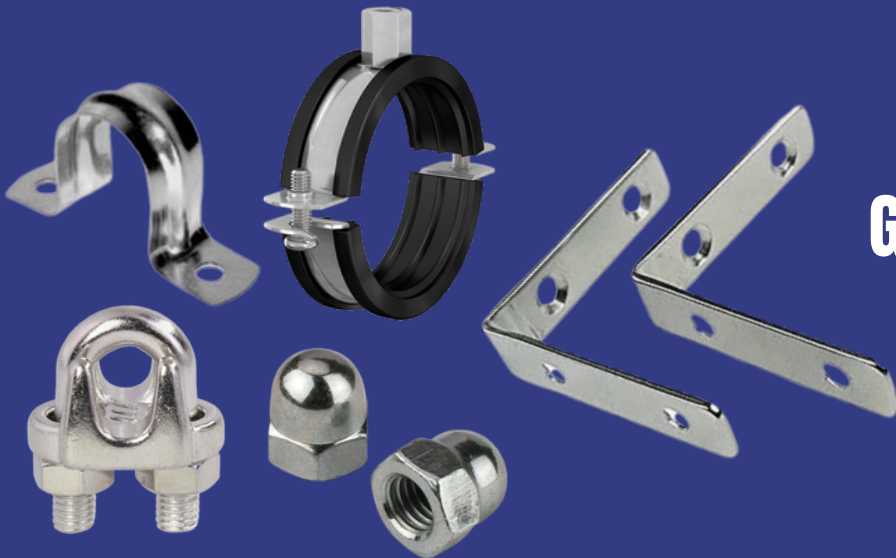

**TAPES
(MASKING/TRANSPARENT/
BROWN/DOUBLE-SIDED)**

FITTINGS & FASTENERS

PVC FITTINGS

PPR FITTINGS

MS FITTINGS

GI FITTINGS

FIX BOLTS/THROUGH BOLTS/ANCHOR BOLTS/ L-FOUNDATION/THREAD BARS

MS,GI & SS NUTS/ BOLTS/WASHERS/ CHAINS

SCREWS & NAILS/ FISHER PLUGS/ SCREW DRIVER BIT/ BASE PLATES/ NUT SETTER

FITTINGS & FASTENERS

**GI TURNBUCKLE/ S HOOK BOLT /
U BOLT/ SPRING WASHER/
SNAP HOOK/ FLAG POLE PULLEY**

**GI CLAMPS/ WIRE ROPE
CLIP/ DOME NUT/
ANGLE BRACKETS**