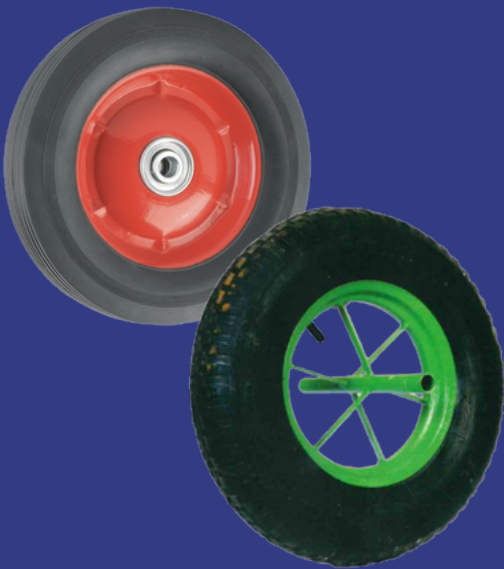

**ROPES (NYLON & COTTON)/
LINE DORI
THREAD ROLLS**

TOOLS & ACCESSORIES

MANHOLES FOR TANKERS

HANDLE VALVES

TWIST LOCK FOR TRAILERS

SPARE TYRES (SOLID/AIR)

WHEELS (PU/SLIDING/RUBBER/TRACK/PLASTIC NYLON)

BASE CHANNEL AND TRACK CHANNELS