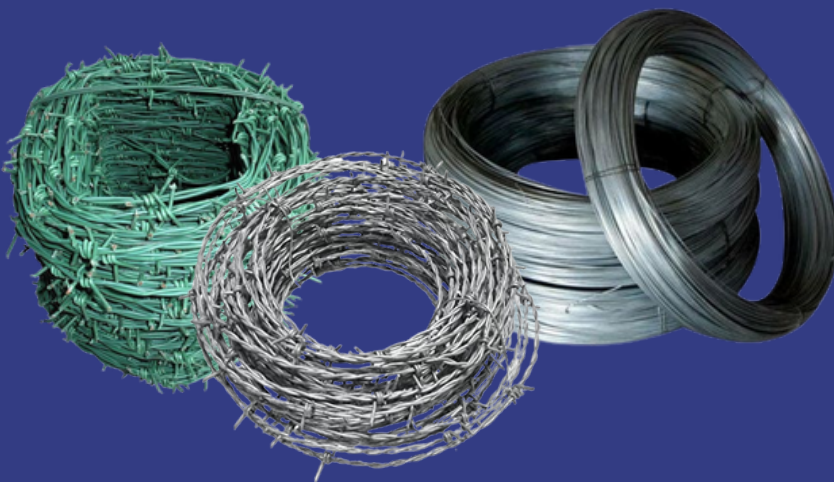

**POLYTHENE &
TARPAULIN SHEETS**

**GARDEN RAKE/
SHOVELS (POINTED/ FLAT)
& MINI SHOVEL**

TOOLS & ACCESSORIES

**MESH ROLLS
(GI/PVC COATED)/
GI WIRE ROPE/ PVC
CHAIN & CHAIN LINK
FENCE ROLLS**

**GI & PVC COATED
BINDING WIRE ROLLS/
GI BINDING WIRE ROLLS**