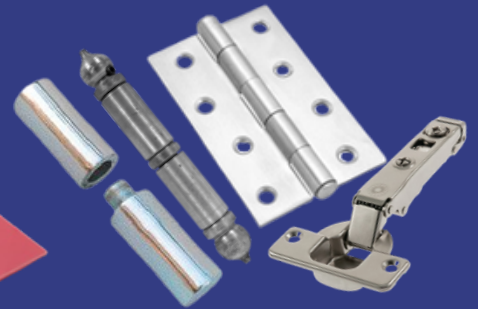

WELDING FACE SHIELD/HELMET/WELDING GLASS

WELDING MACHINES & CABLES

WELDING GOGGLES

CABLE & MACHINE CONNECTORS/ CUTTING TIPS (OXYGEN/ACETYLENE)

REGULATORS (OXYGEN/ACETYLENE/ARGON)

DOOR & GATES

DOOR HANDLES

POLYCARBONATE SHEETS

ACRYLIC SHEETS

HINGES (ROUND/DECOR/ CONCEALED/PLATE)

DOOR LOCKS

DOOR STOPPER/CLOSER/ BRUSH/ DRAWER CHANNEL

DRAWER & CABINET LOCKS/HANDLES & KNOBS

MACHINERIES & ABRASIVES

IMPACT WRENCH

ANGLE GRINDERS