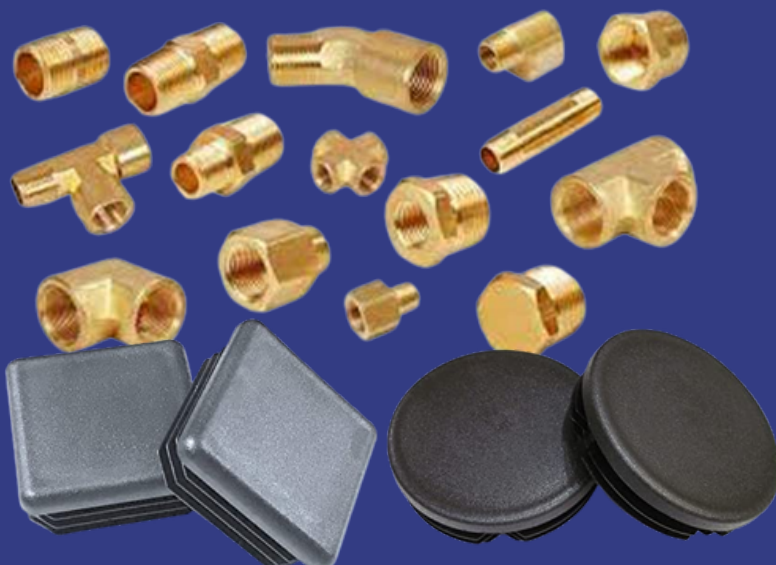

**TAPES
(MASKING/TRANSPARENT/
BROWN/DOUBLE-SIDED)**

FITTINGS & FASTENERS

PVC FITTINGS

PPR FITTINGS

MS FITTINGS

GI FITTINGS

FIX BOLTS/THROUGH BOLTS/ANCHOR BOLTS/ L-FOUNDATION/THREAD BARS

MS,GI & SS NUTS/ BOLTS/WASHERS/ CHAINS

SCREWS & NAILS/ FISHER PLUGS/ SCREW DRIVER BIT/ BASE PLATES/ NUT SETTER

FITTINGS & FASTENERS

**GI TURNBUCKLE/ S HOOK BOLT /
U BOLT/ SPRING WASHER/
SNAP HOOK/ FLAG POLE PULLEY**

**GI CLAMPS/ WIRE ROPE
CLIP/ DOME NUT/
ANGLE BRACKETS**

**BRASS FITTINGS/
PLASTIC CAPS**

KITCHEN & BATHROOM

**WATER SPRAY/ GARDEN HOSE/
WATER & TWIN HOSE PIPE**

**FLOOR DRAIN TAP/
HOSE COCK**

**ANGLE VALVE /
SHOWER MIXER**

**SHOWER SPRAY
(SHATTAF)**

**HAND SHOWER SET/
TOP SHOWER**

HOSE CLIPS

**WATER PUMP/
WATER TRAP**

**WATER FILTER
CARTRIDGES**

ELECTRICAL

**LIGHTS
(TUBES/BULBS/SHADES/
CEILING)**

**ELECTRIC CABLES /
WIRE STRIPPER**

**PVC TRUNK & BOXES/
FANS
(COOLING & VENTILATION)**

ELECTRICAL