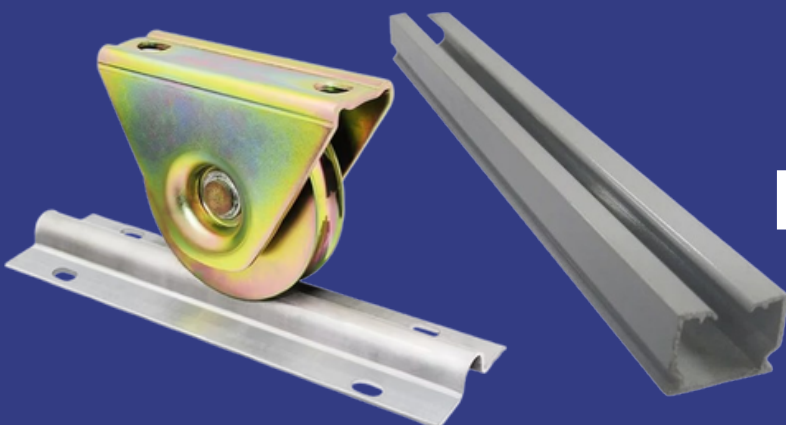

**ROPES (NYLON & COTTON)/
LINE DORI
THREAD ROLLS**

TOOLS & ACCESSORIES

MANHOLES FOR TANKERS

HANDLE VALVES

TWIST LOCK FOR TRAILERS

SPARE TYRES (SOLID/AIR)

WHEELS (PU/SLIDING/RUBBER/TRACK/PLASTIC NYLON)

BASE CHANNEL AND TRACK CHANNELS