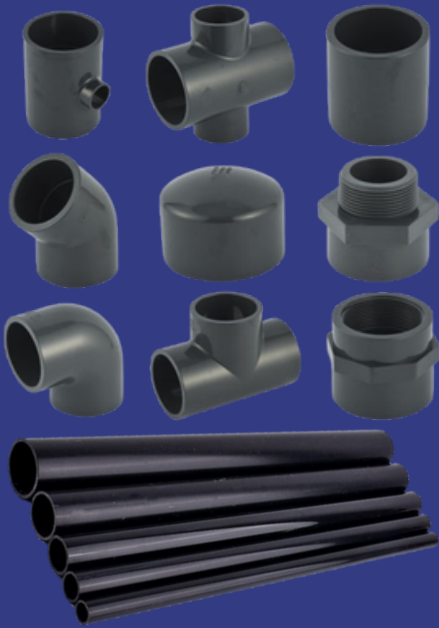

**METALLIC PAINTS
(GOLD & COPPER)**

**PAINT & CEMENT BRUSH/
ROLLER HANDLES**

**ROLLER REFILLS
(PAINT/OIL/SPONGE)**

PAINTS, CHEMICALS & PAINT TOOLS

**TROWEL/ SCRAPER/
PVC GURMALA**

PVC BUCKET

**PERMANENT MARKERS/
MARBLE CHALK**

**TAPES
(MASKING/TRANSPARENT/
BROWN/DOUBLE-SIDED)**

FITTINGS & FASTENERS

PVC FITTINGS

PPR FITTINGS

MS FITTINGS

GI FITTINGS

FIX BOLTS/THROUGH BOLTS/ANCHOR BOLTS/ L-FOUNDATION/THREAD BARS

MS,GI & SS NUTS/ BOLTS/WASHERS/ CHAINS