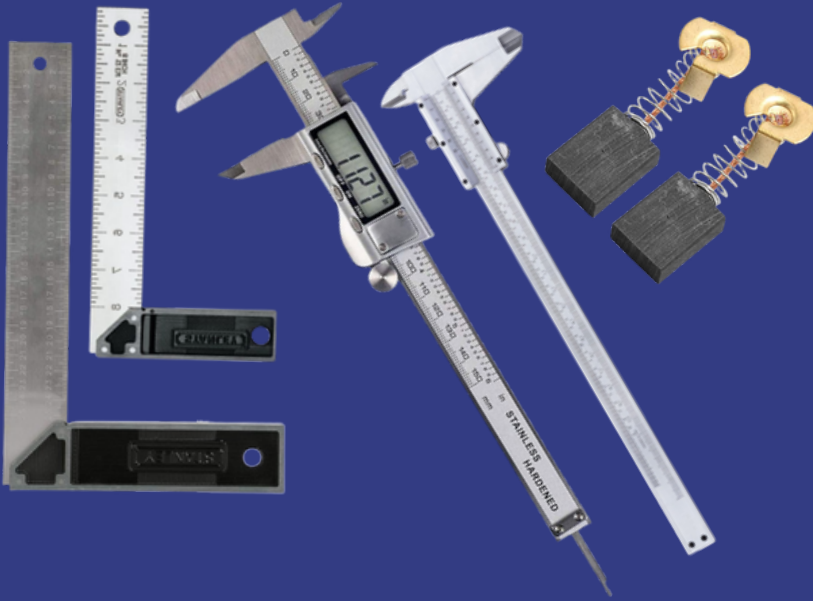

TOOLS & ACCESSORIES

**TRY SQUARES/
VERNIER CALIPER/
CARBON BRUSH**