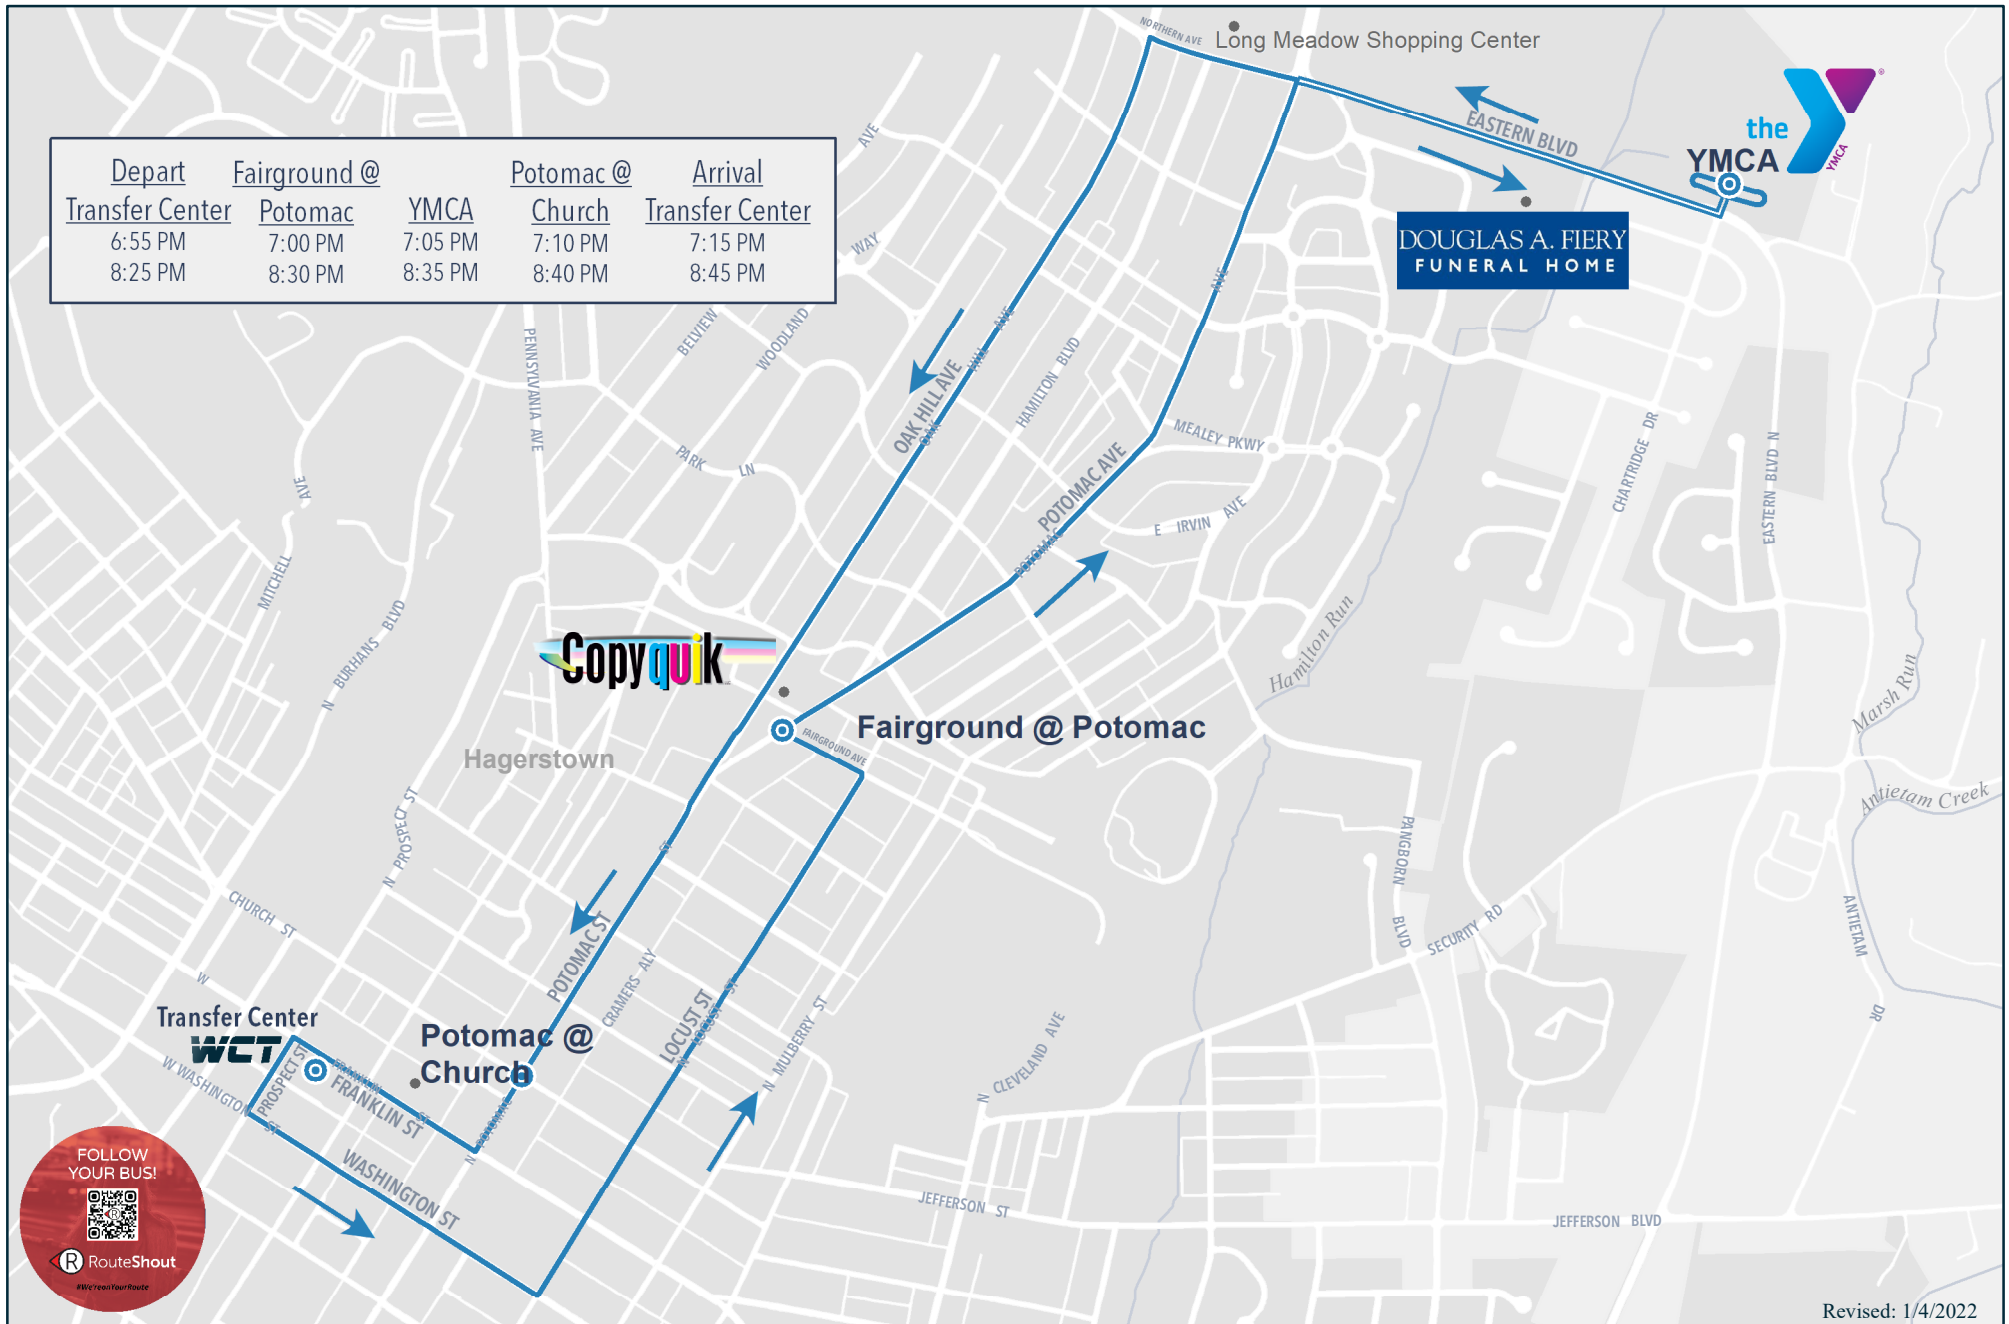

Depart	Fairground @	Potomac @	Arrival
Transfer Center	Potomac	YMCA	Transfer Center
6:55 PM	7:00 PM	7:05 PM	7:15 PM
8:25 PM	8:30 PM	8:35 PM	8:45 PM

Revised: 1/4/2022

LONG MEADOW NIGHT RUN - ROUTE #114

	Transfer Center
←	Depart Transfer Center turning left onto Franklin Street
←	Turn left onto Prospect Street
←	Turn left onto Washington Street
←	Turn left onto Locust Street
←	Turn left onto Fairground Avenue
→	Turn right onto Potomac Avenue
→	Turn right onto Eastern Blvd.
←	Turn left into Y.M.C.A
→	Exit Y.M.C.A. by turning right onto Eastern Blvd.
↑	Continue straight as Eastern Blvd. becomes Northern Avenue
←	Turn left onto Oak Hill Avenue
↑	Continue straight as Oak Hill becomes Potomac Street
→	Turn right onto Franklin Street
←	Turn left into Transfer Center
	Transfer Center