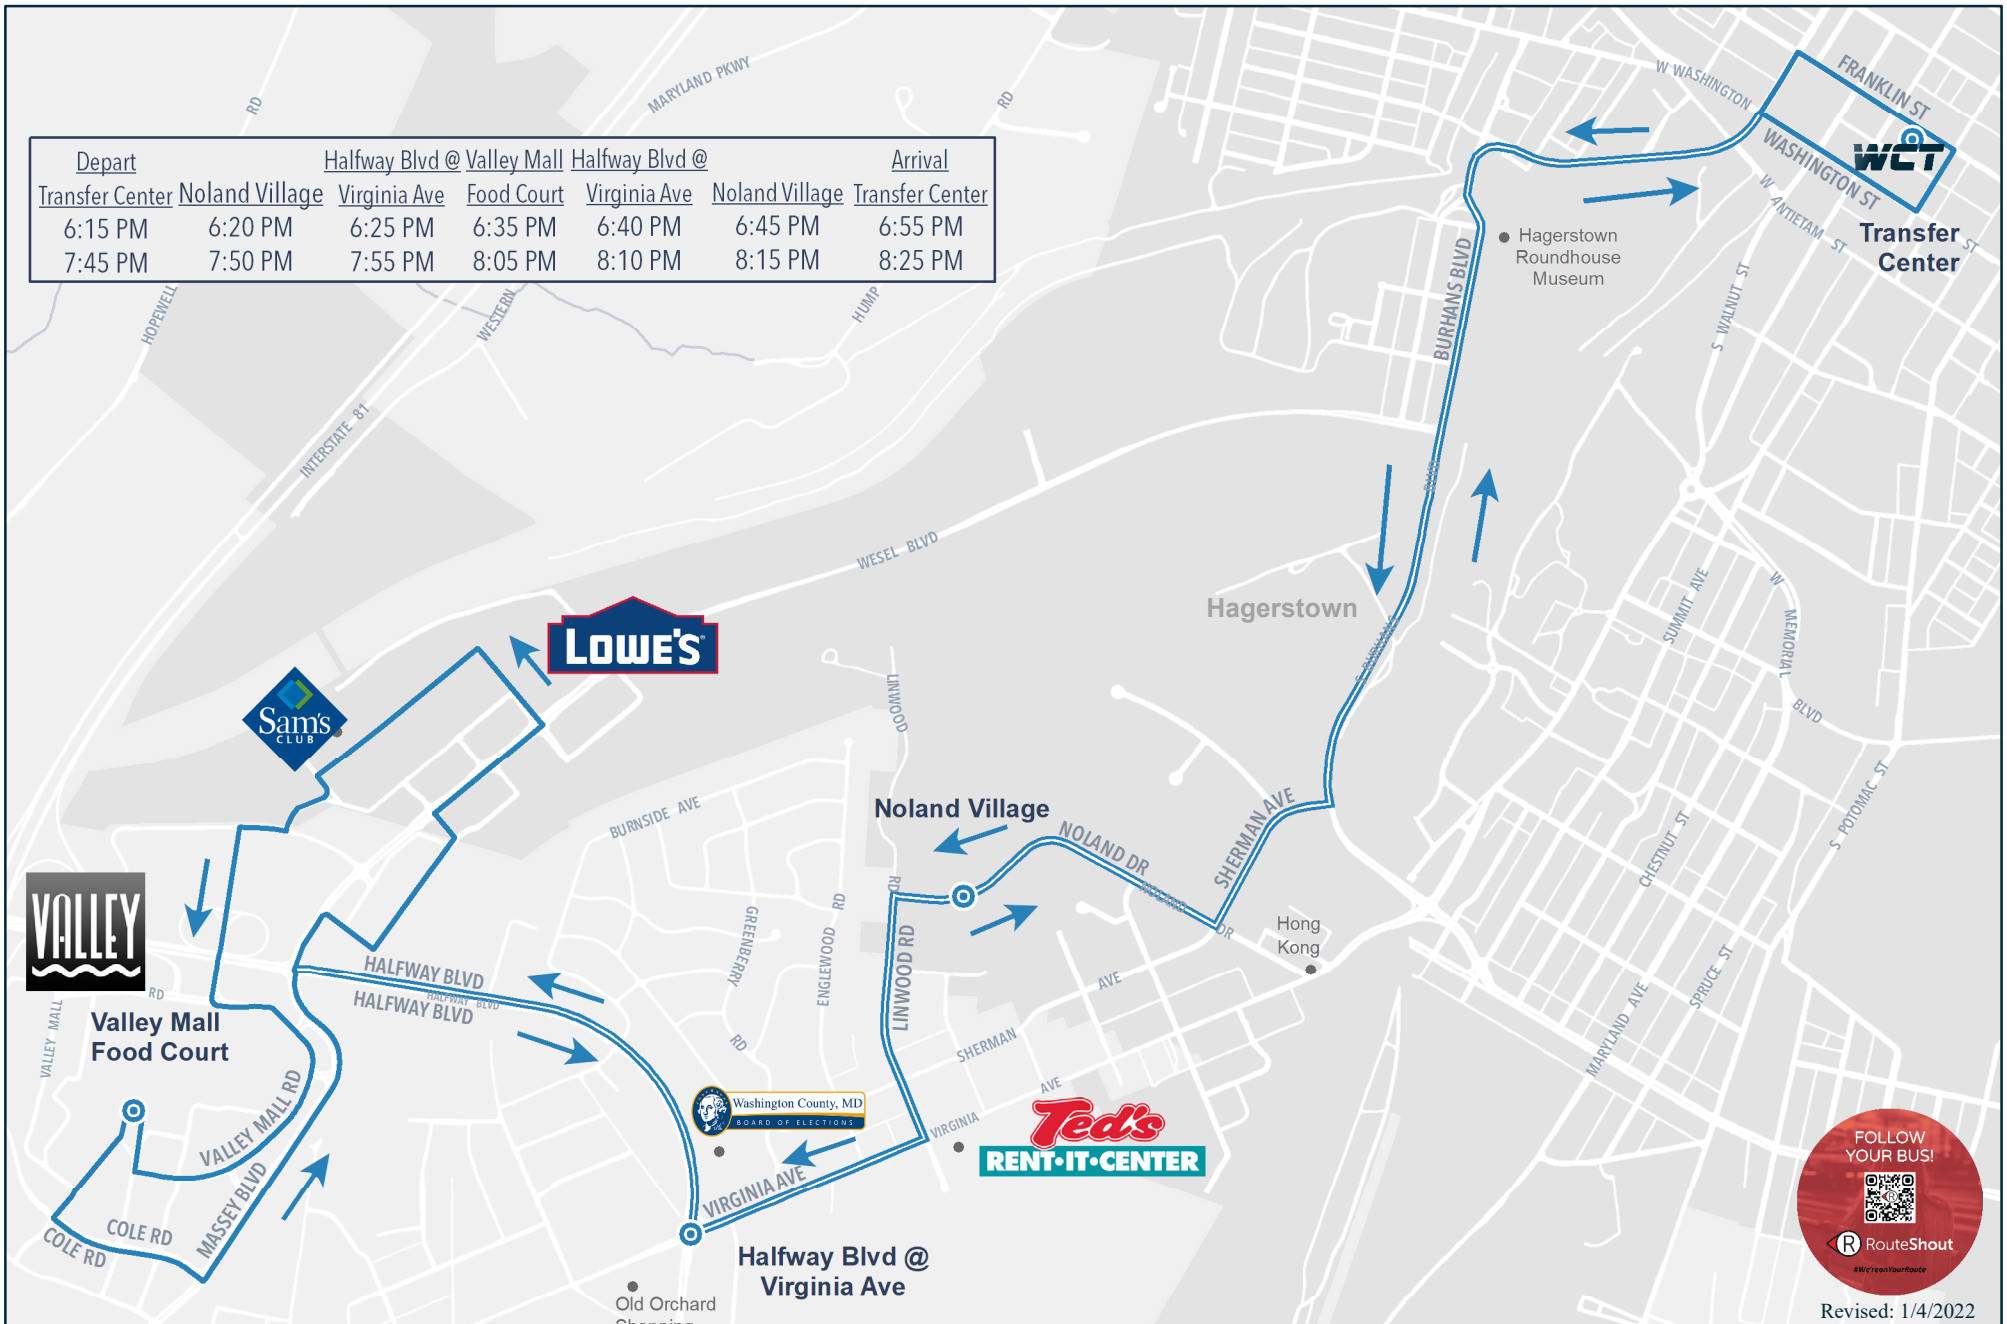

Depart	Halfway Blvd @ Valley Mall		Halfway Blvd @		Arrival	
Transfer Center	Noland Village	Virginia Ave	Food Court	Virginia Ave	Noland Village	Transfer Center
6:15 PM	6:20 PM	6:25 PM	6:35 PM	6:40 PM	6:45 PM	6:55 PM
7:45 PM	7:50 PM	7:55 PM	8:05 PM	8:10 PM	8:15 PM	8:25 PM

Miles 0 0.1 0.2 0.3 0.4 0.5

Revised: 1/4/2022