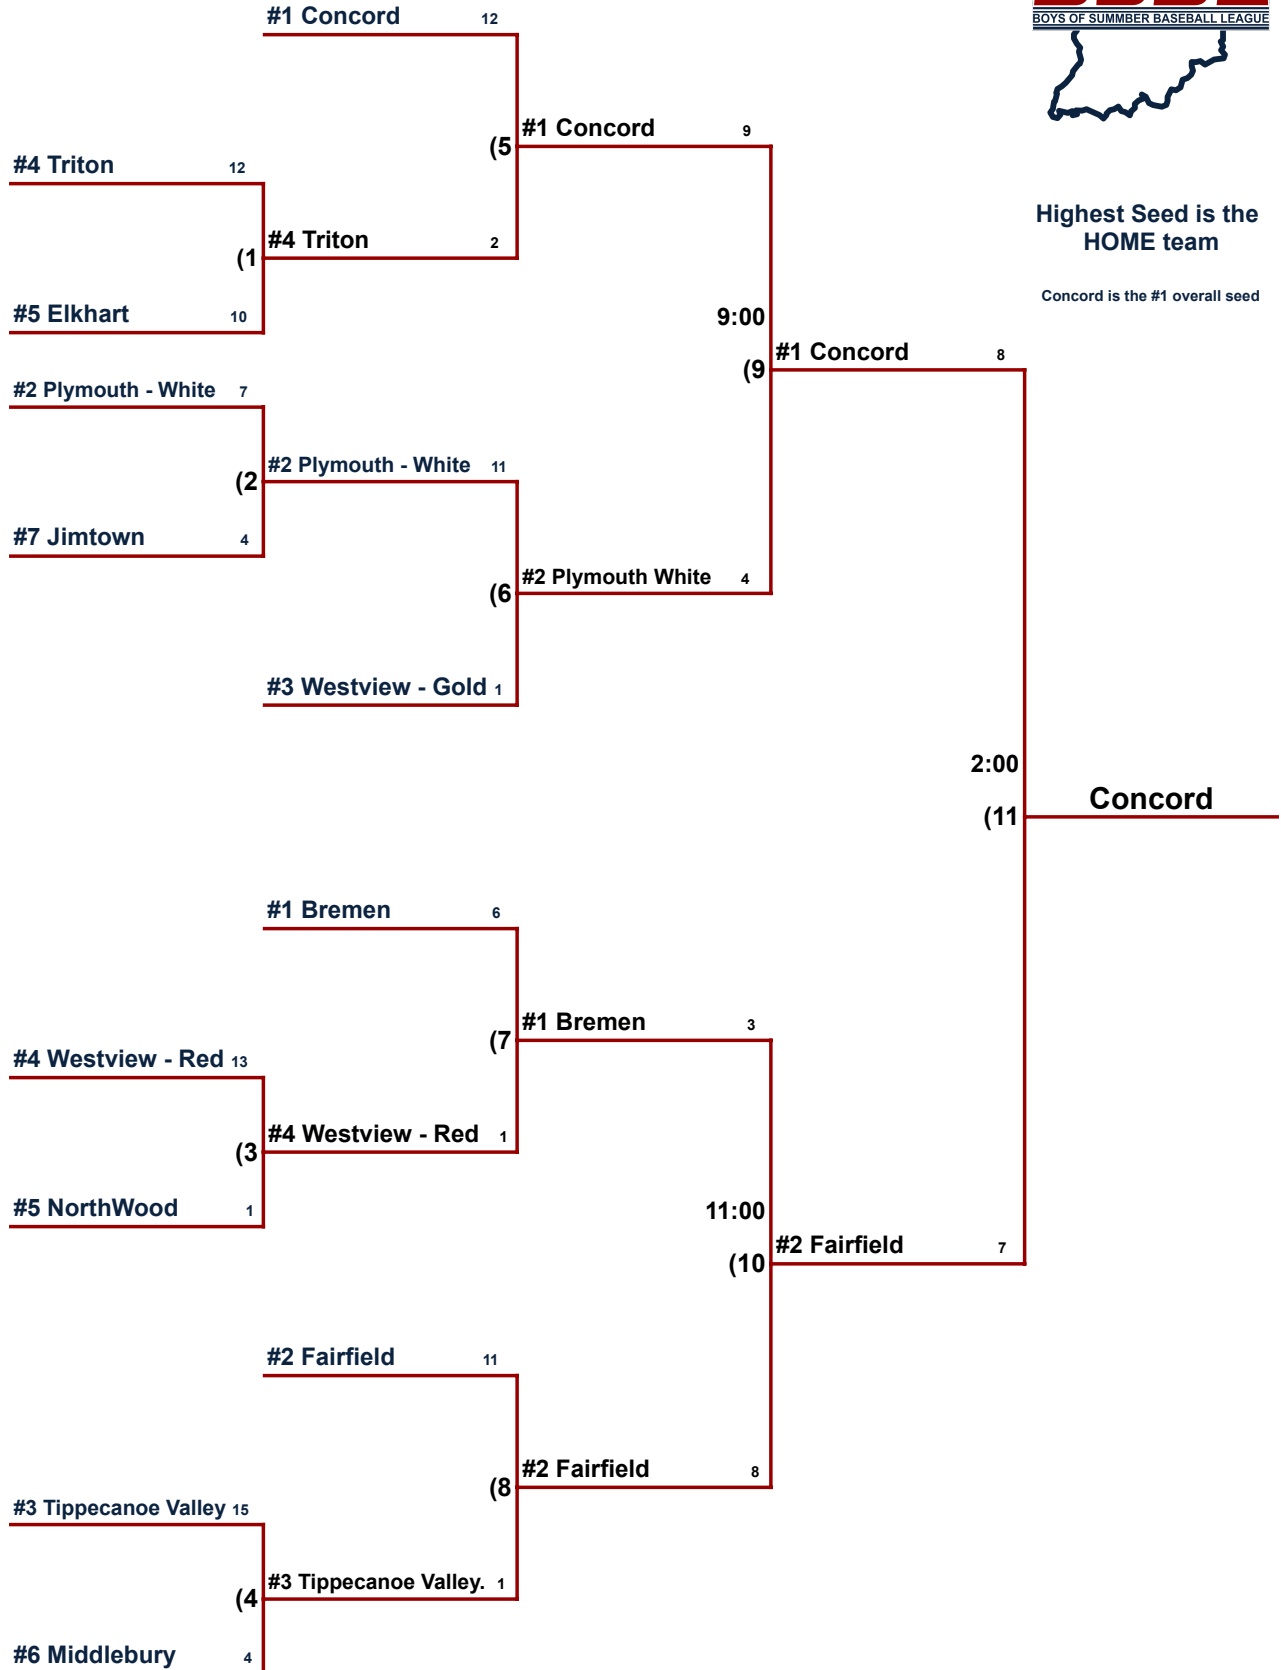

June 23, 2022
@ Highest Seed

June 24, 2022
@ Highest Seed

June 25, 2022
@ Bremen

June 25, 2022
@ Bremen

Highest Seed is the HOME team

Concord is the #1 overall seed

Concord