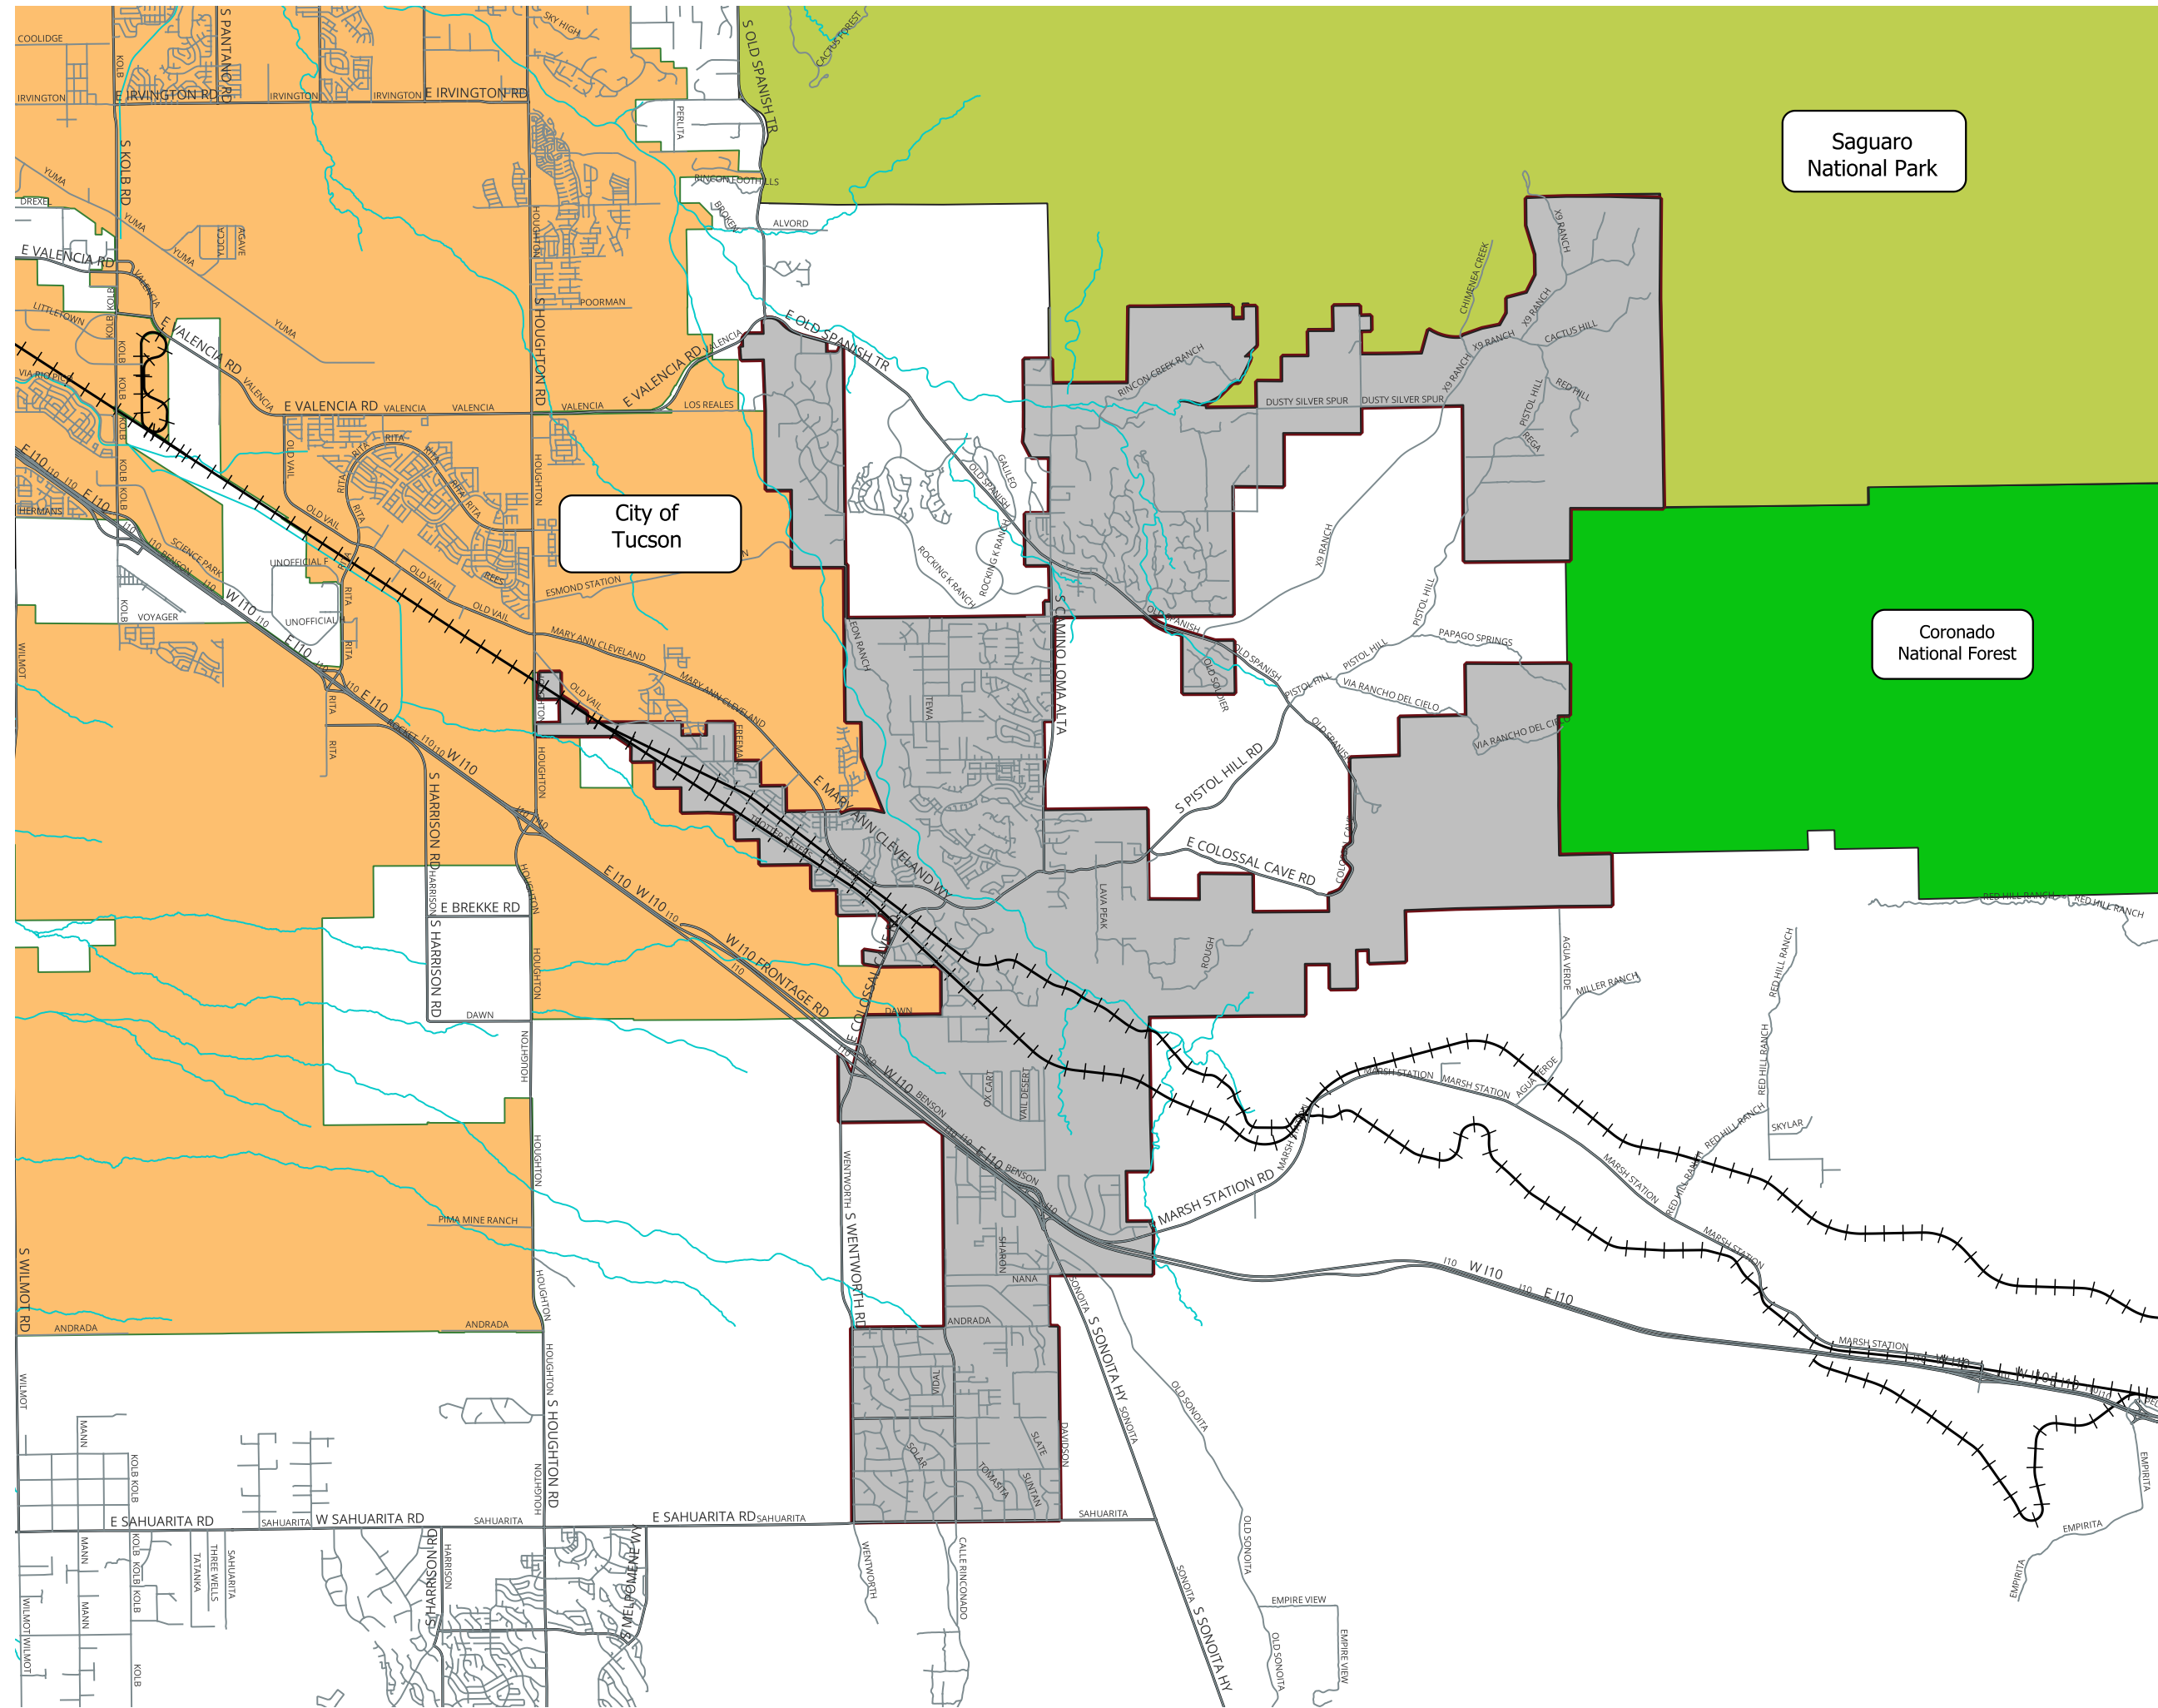

Town of Vail

Saguardo National Park

City of Tucson

Coronado National Forest

- Street_Network
- +— Railroads
- Major_Wash_2000_CFS
- Street_Network_-_Major
- Town of Vail
- Jurisdictional_Boundaries**
- TUCSON
- nps_boundary
- Wilderness_Areas_-_Fed