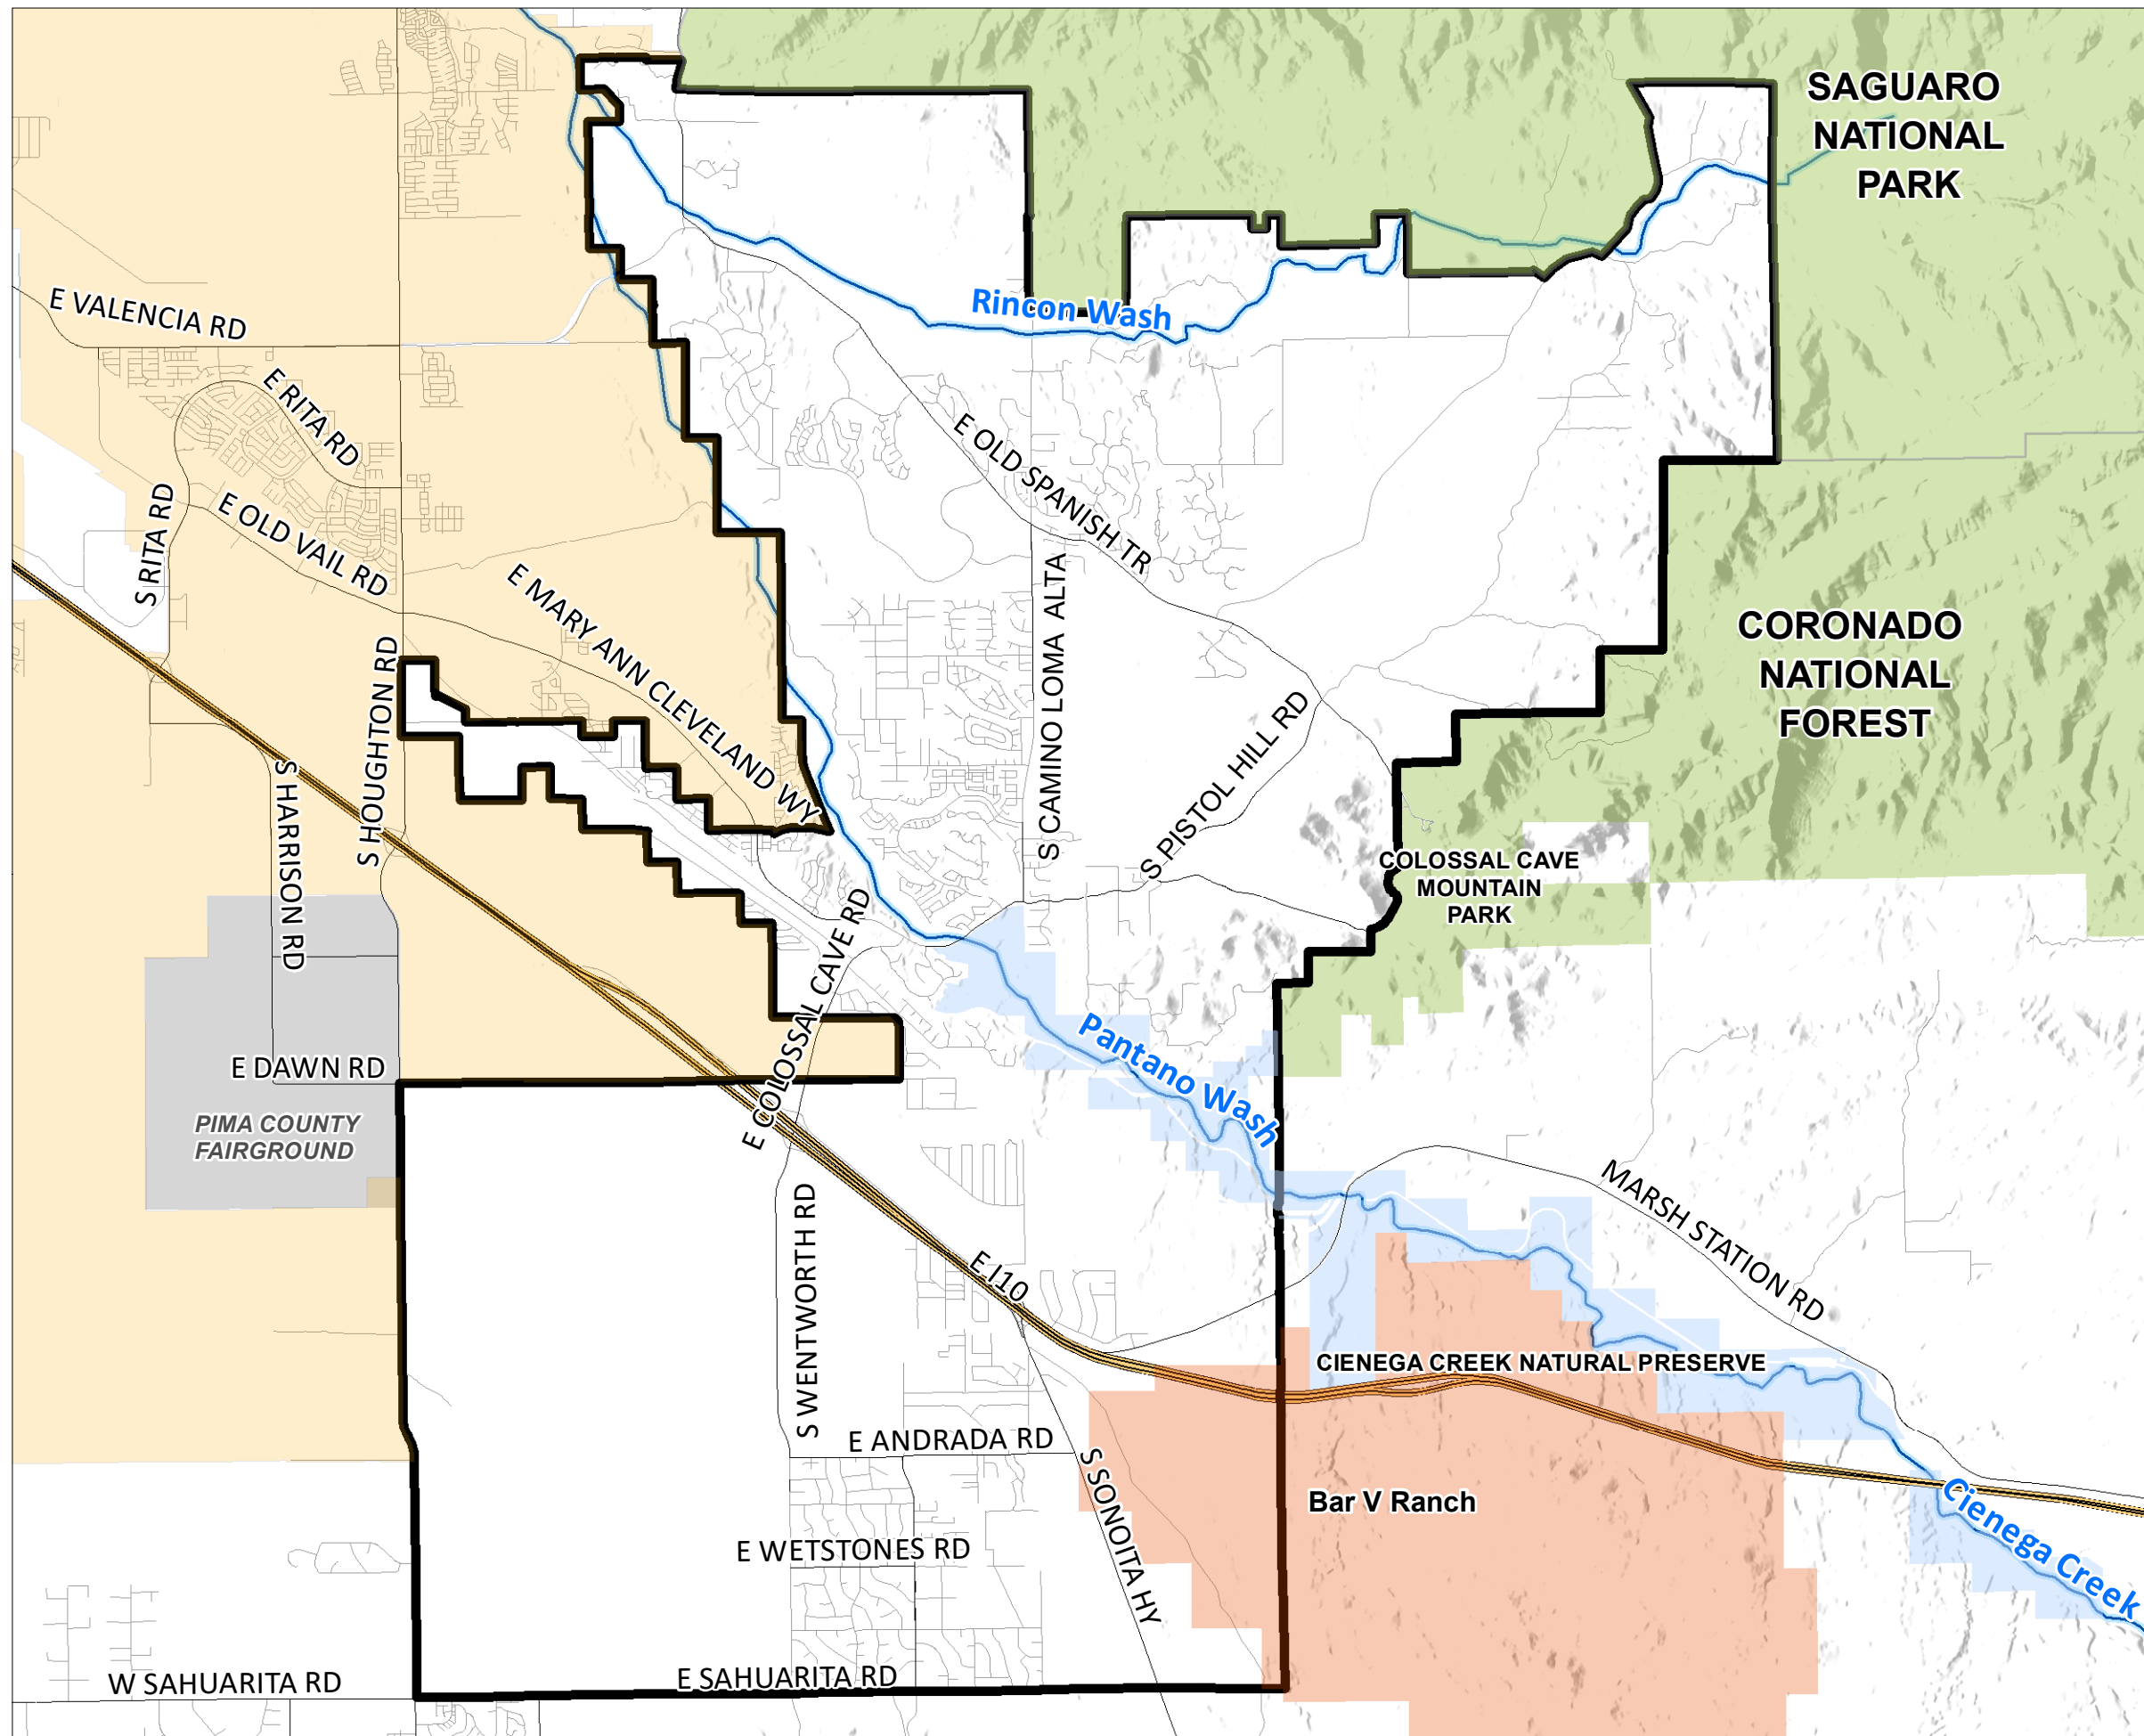

Vail Incorporation Area of Interest