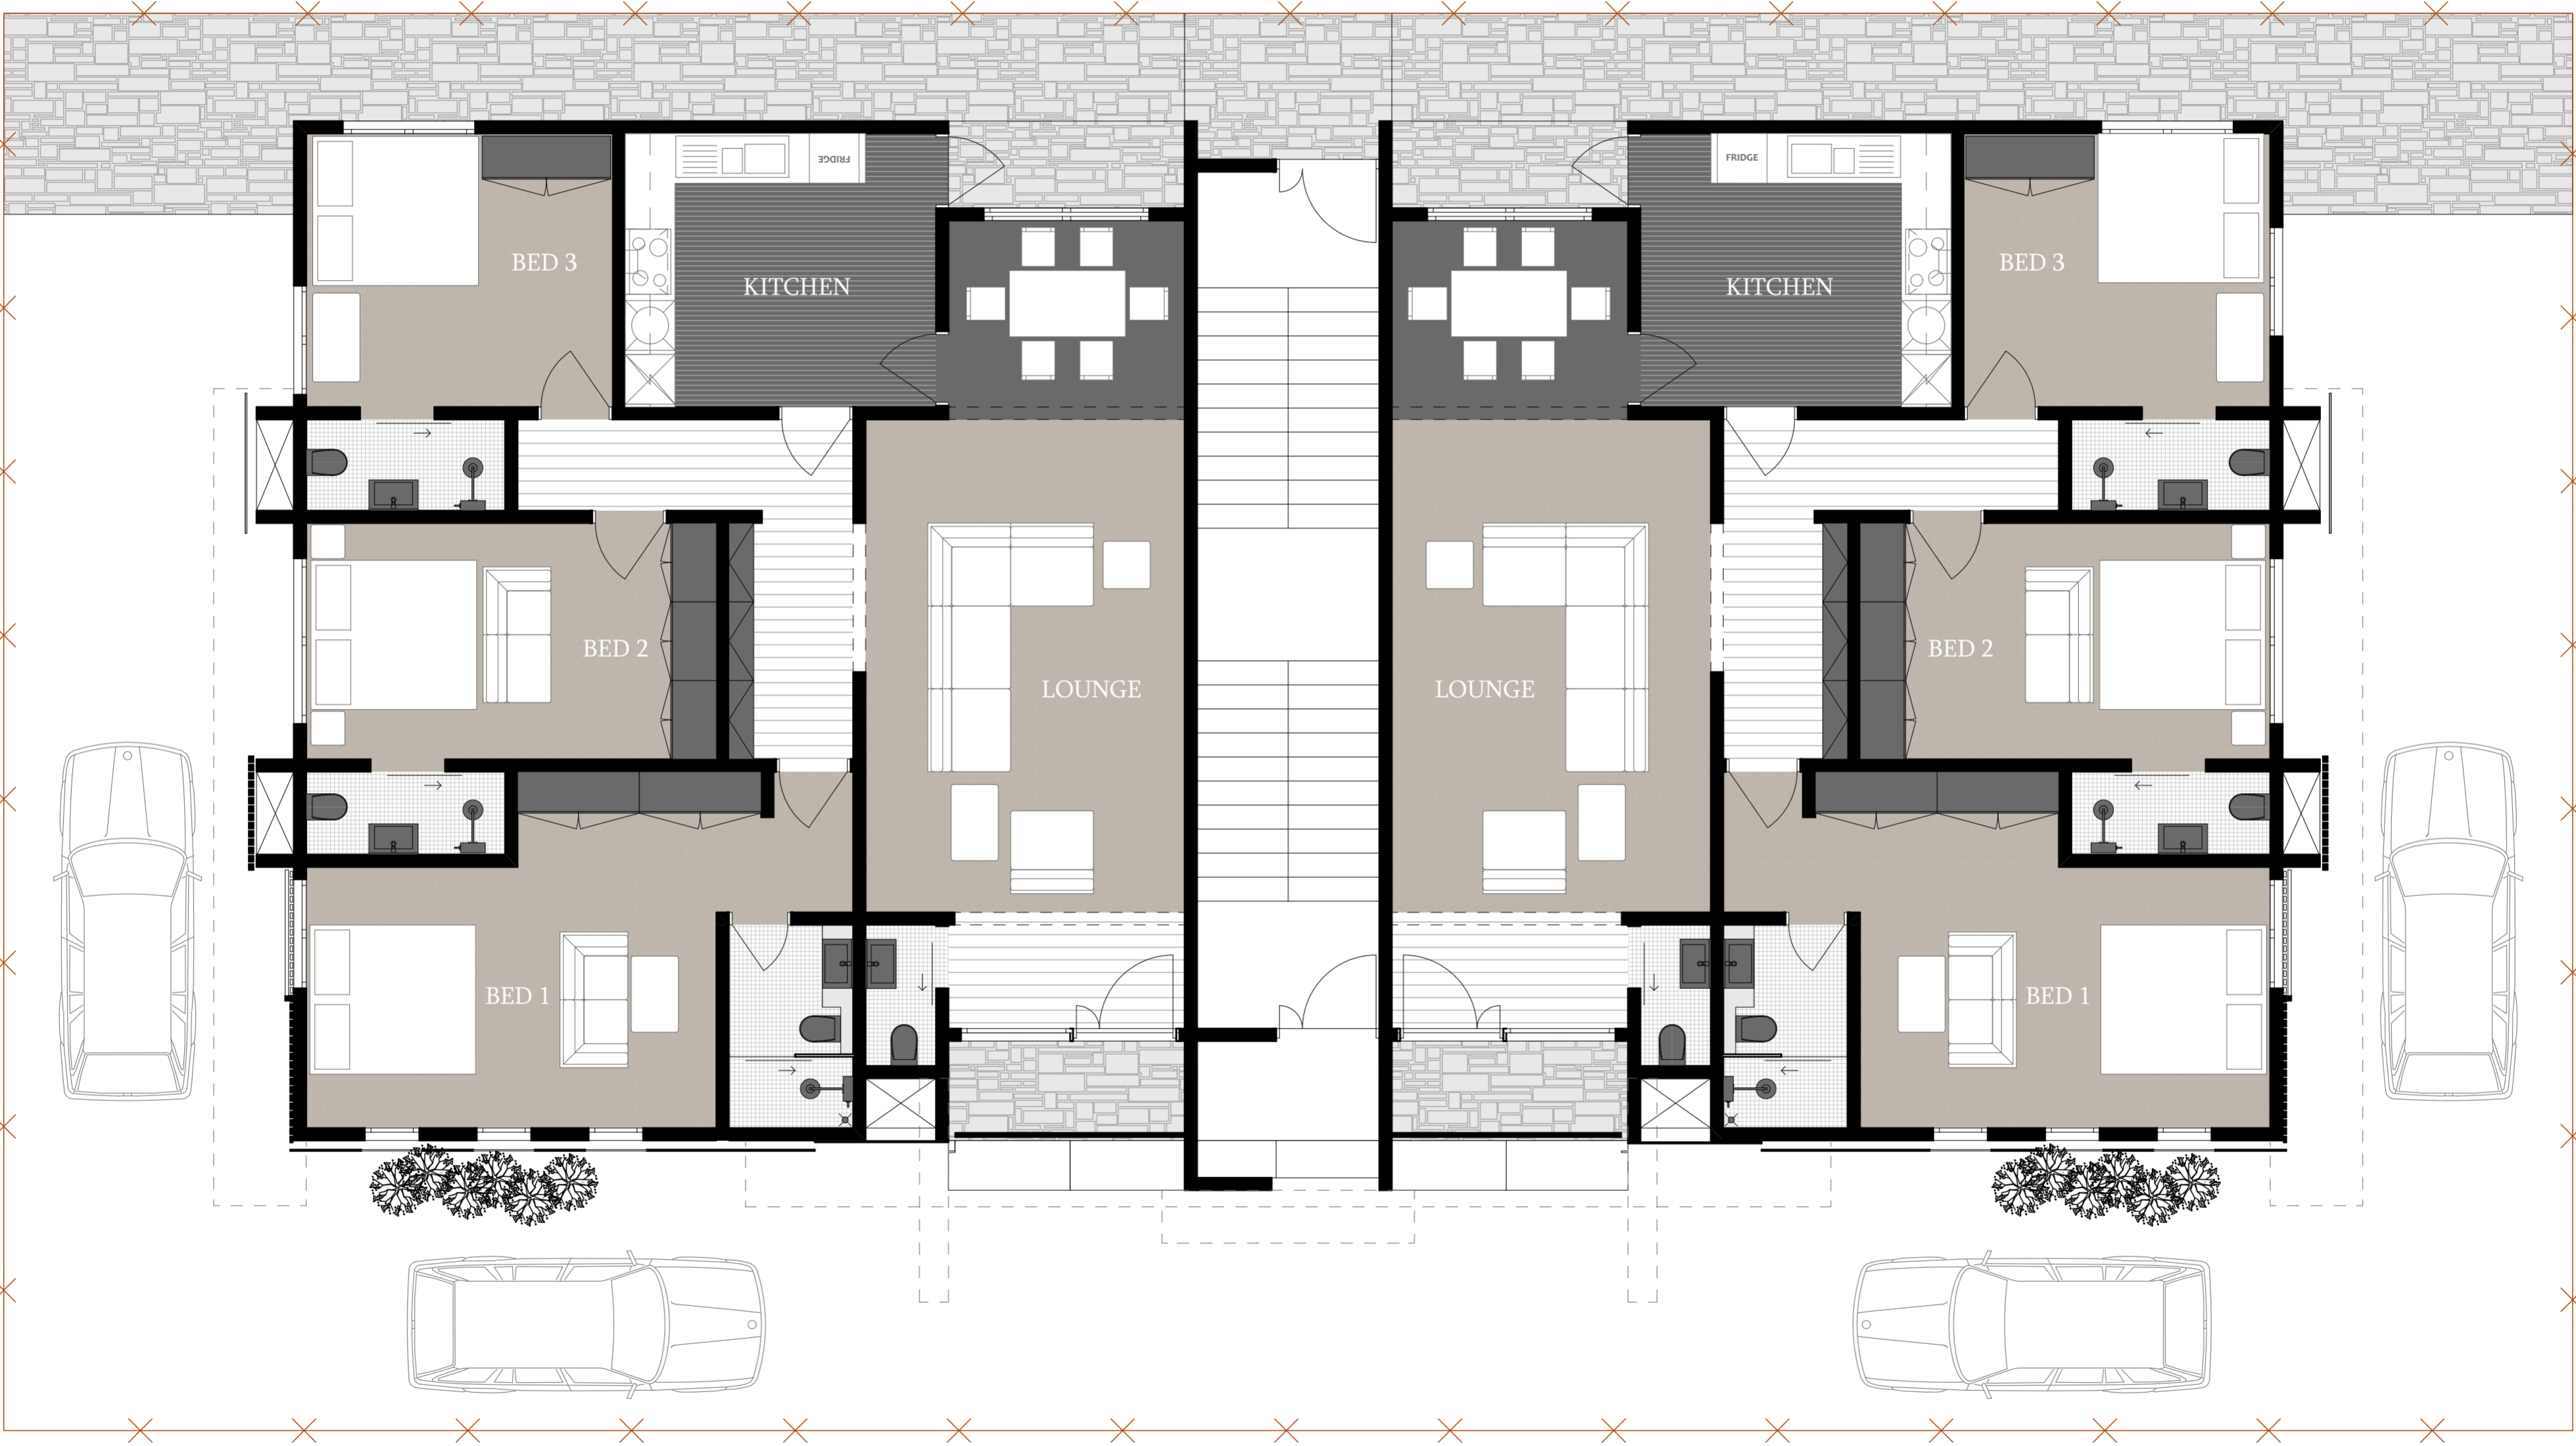

# SUNBELT LEKKI-ABUJA ESTATES

THREE (3) BEDROOM APARTMENT BLOCK ON 500M<sup>2</sup>

**3BR APARTMENT BLOCK**

**GROUND FLOOR PLAN**

**3BR APARTMENT BLOCK**

**FIRST FLOOR PLAN  
(TYPICAL)**

3BR APARTMENT BLOCK

3D

3BR APARTMENT BLOCK

3D