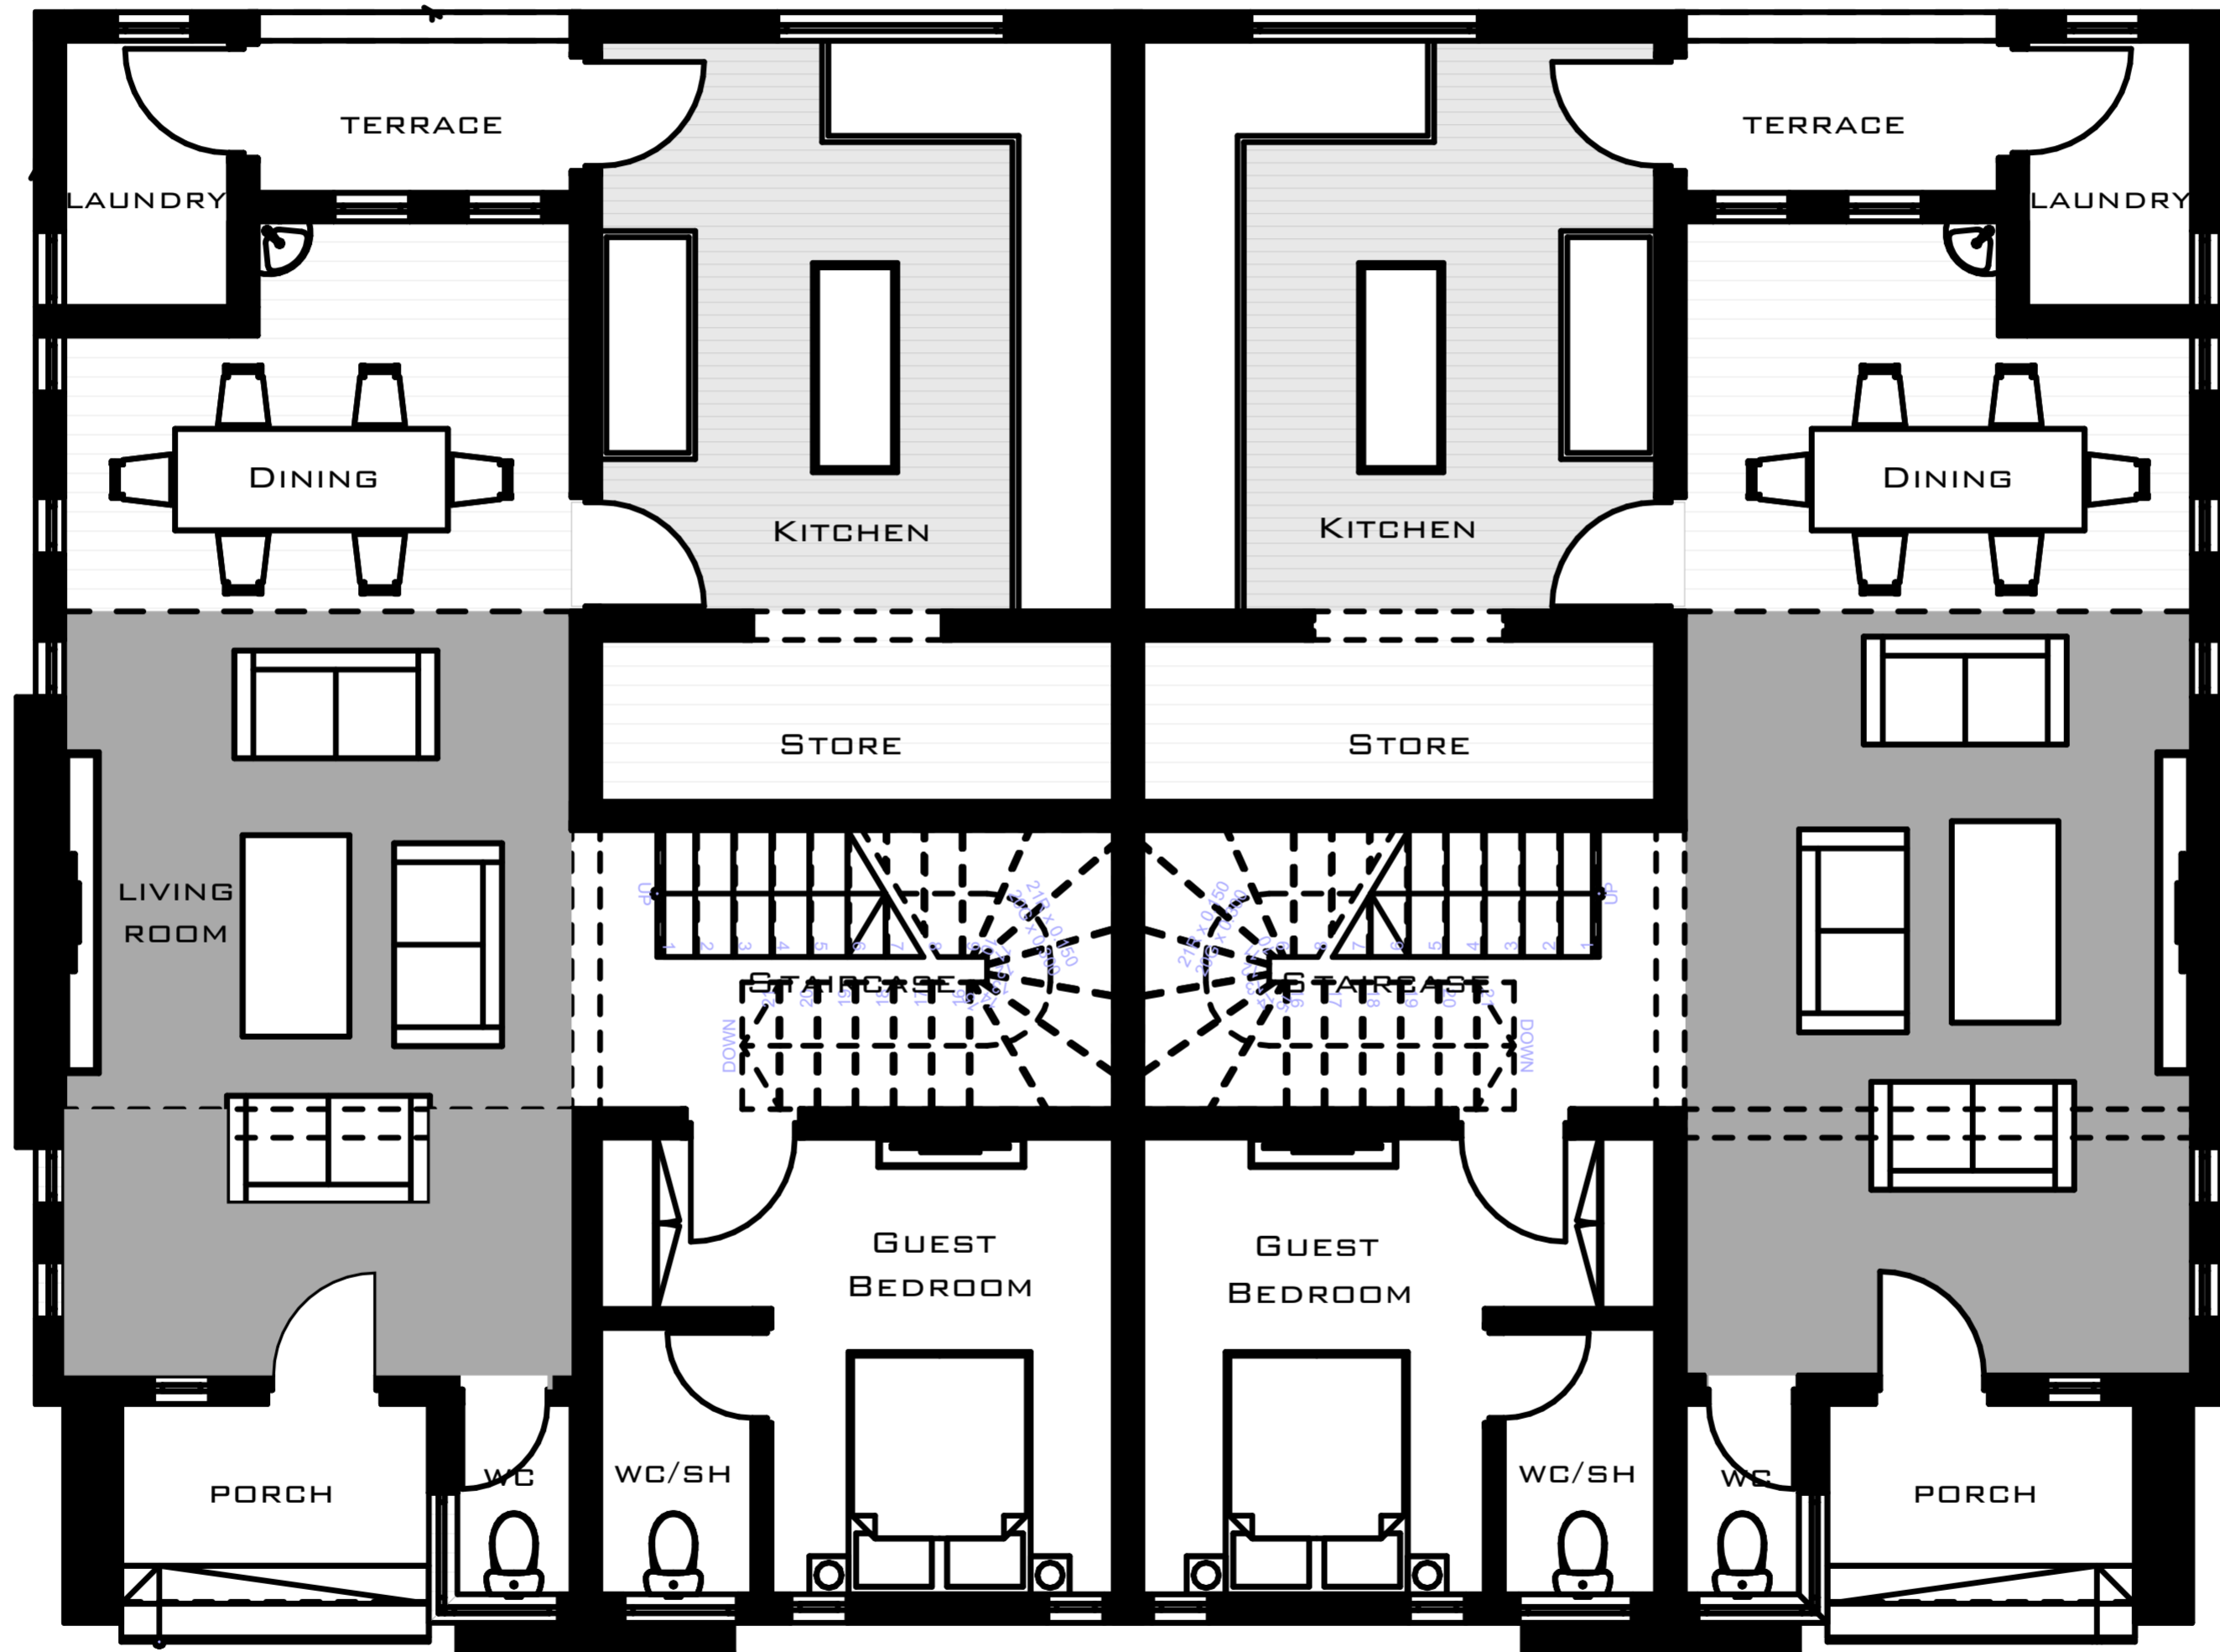

SUNBELT LEKKI-ABUJA ESTATES

FOUR (4) BEDROOM SEMI-DETACHED DUPLEX ON 600M²

4 BEDROOM SEMI-DETACHED DUPLEX

GROUND FLOOR PLAN

4 BEDROOM SEMI-DETACHED DUPLEX

FIRST FLOOR PLAN

4 BEDROOM SEMI-DETACHED DUPLEX

ROOF TERRACE

4 BEDROOM SEMI-DETACHED DUPLEX

3D

4 BEDROOM SEMI-DETACHED DUPLEX

3D