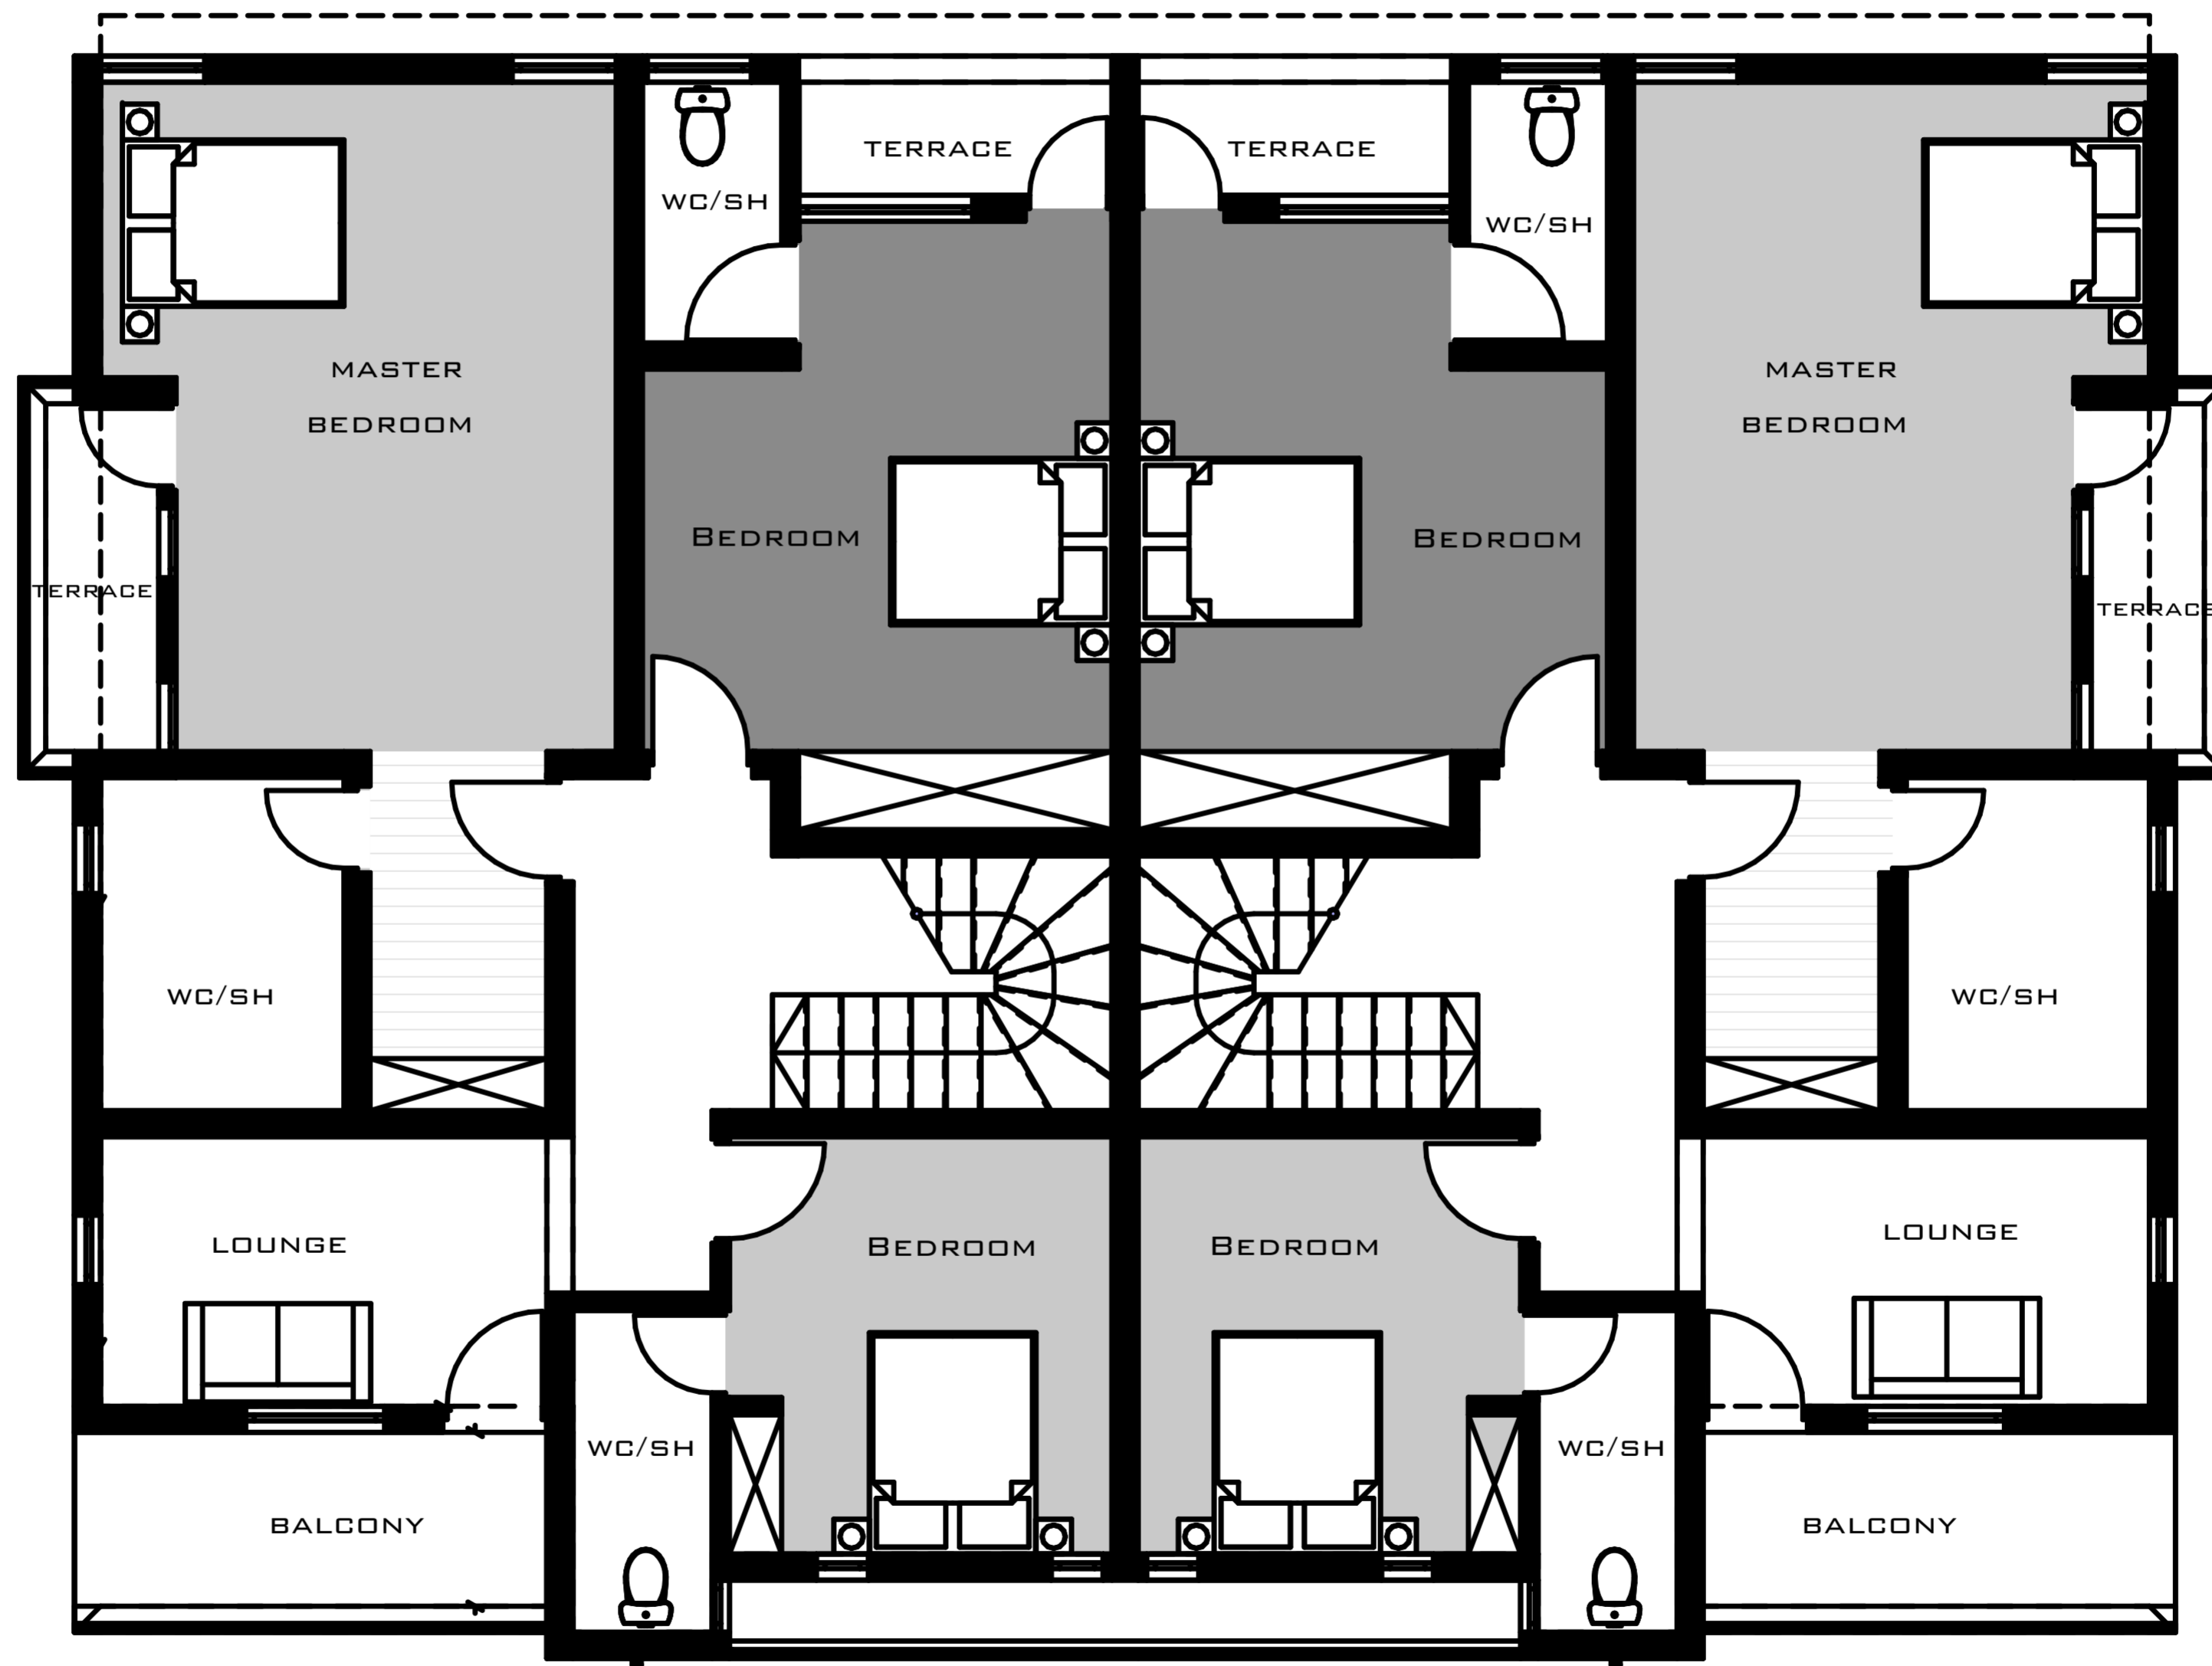

SUNBELT LEKKI-ABUJA ESTATES

FOUR (4) BEDROOM SEMI-DETACHED DUPLEX ON 600M²

4 BEDROOM SEMI-DETACHED DUPLEX

GROUND FLOOR PLAN

4 BEDROOM SEMI-DETACHED DUPLEX

FIRST FLOOR PLAN

4 BEDROOM SEMI-DETACHED DUPLEX

ROOF TERRACE

4 BEDROOM SEMI-DETACHED DUPLEX

3D

4 BEDROOM SEMI-DETACHED DUPLEX

3D