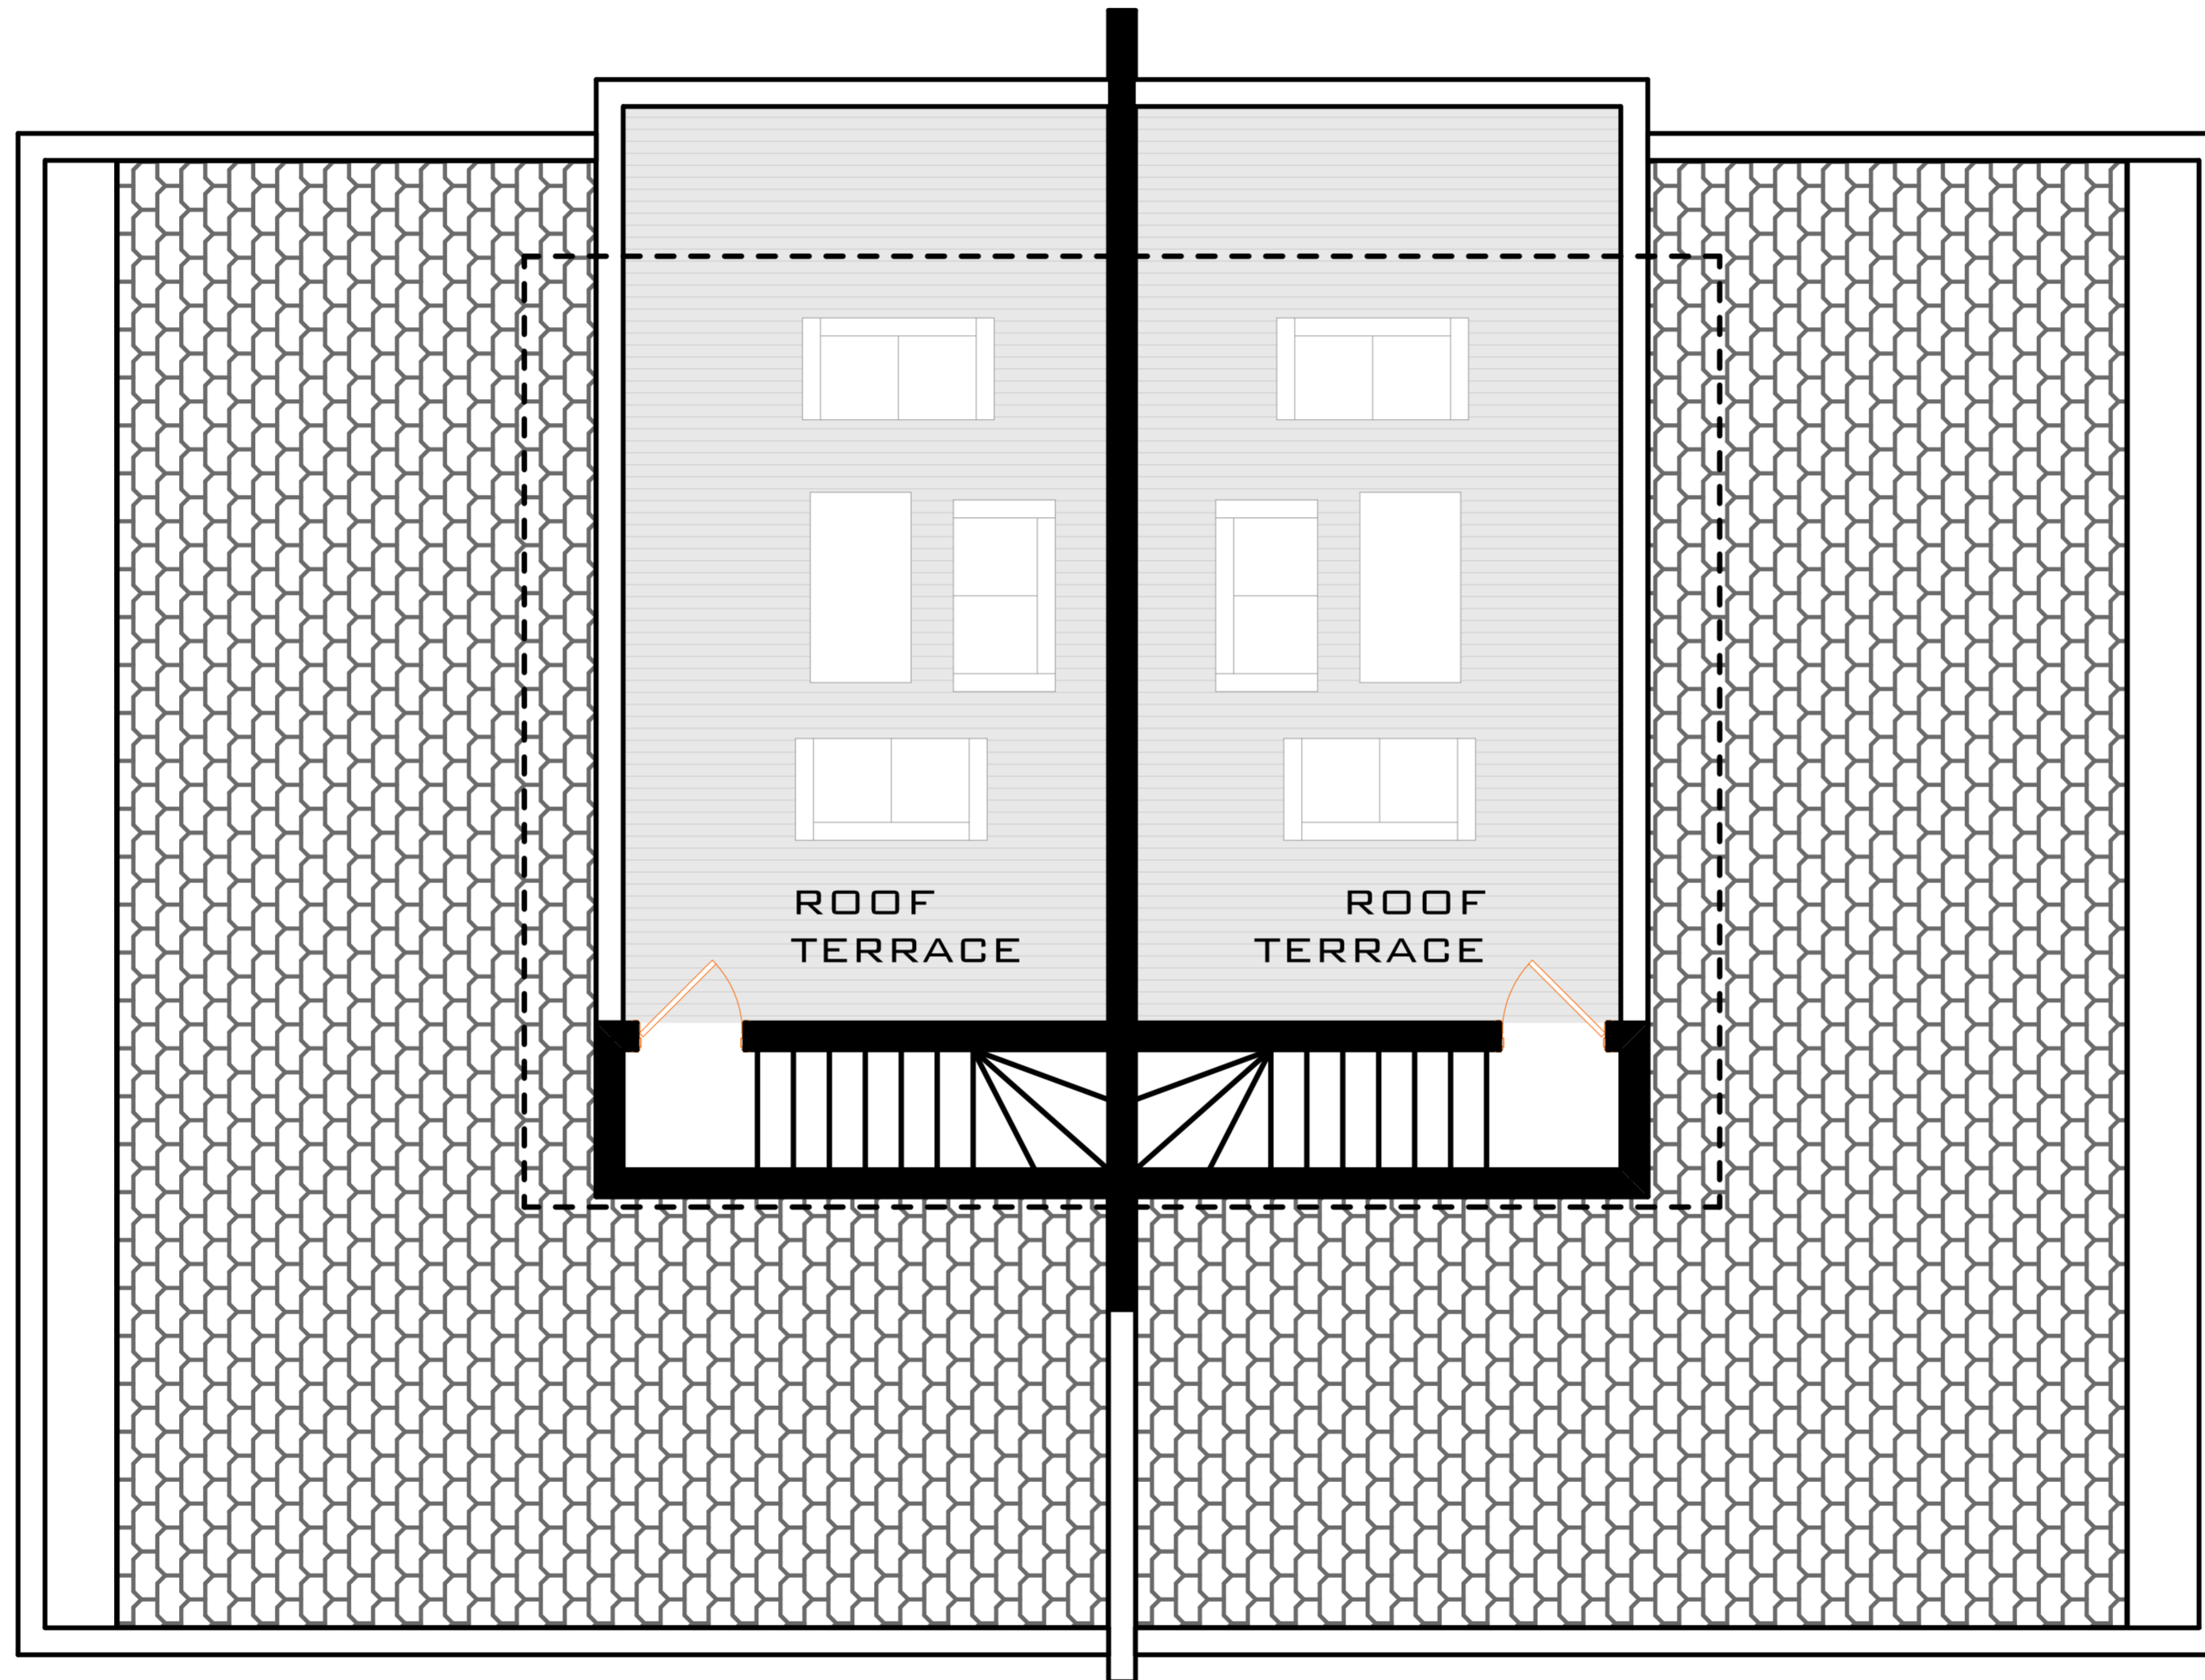

SUNBELT LEKKI-ABUJA ESTATES

FOUR (4) BEDROOM SEMI-DETACHED DUPLEX ON 600M²

4 BEDROOM SEMI-DETACHED DUPLEX

GROUND FLOOR PLAN

4 BEDROOM SEMI-DETACHED DUPLEX

FIRST FLOOR PLAN

4 BEDROOM SEMI-DETACHED DUPLEX

ROOF TERRACE

4 BEDROOM SEMI-DETACHED DUPLEX

3D

4 BEDROOM SEMI-DETACHED DUPLEX

3D