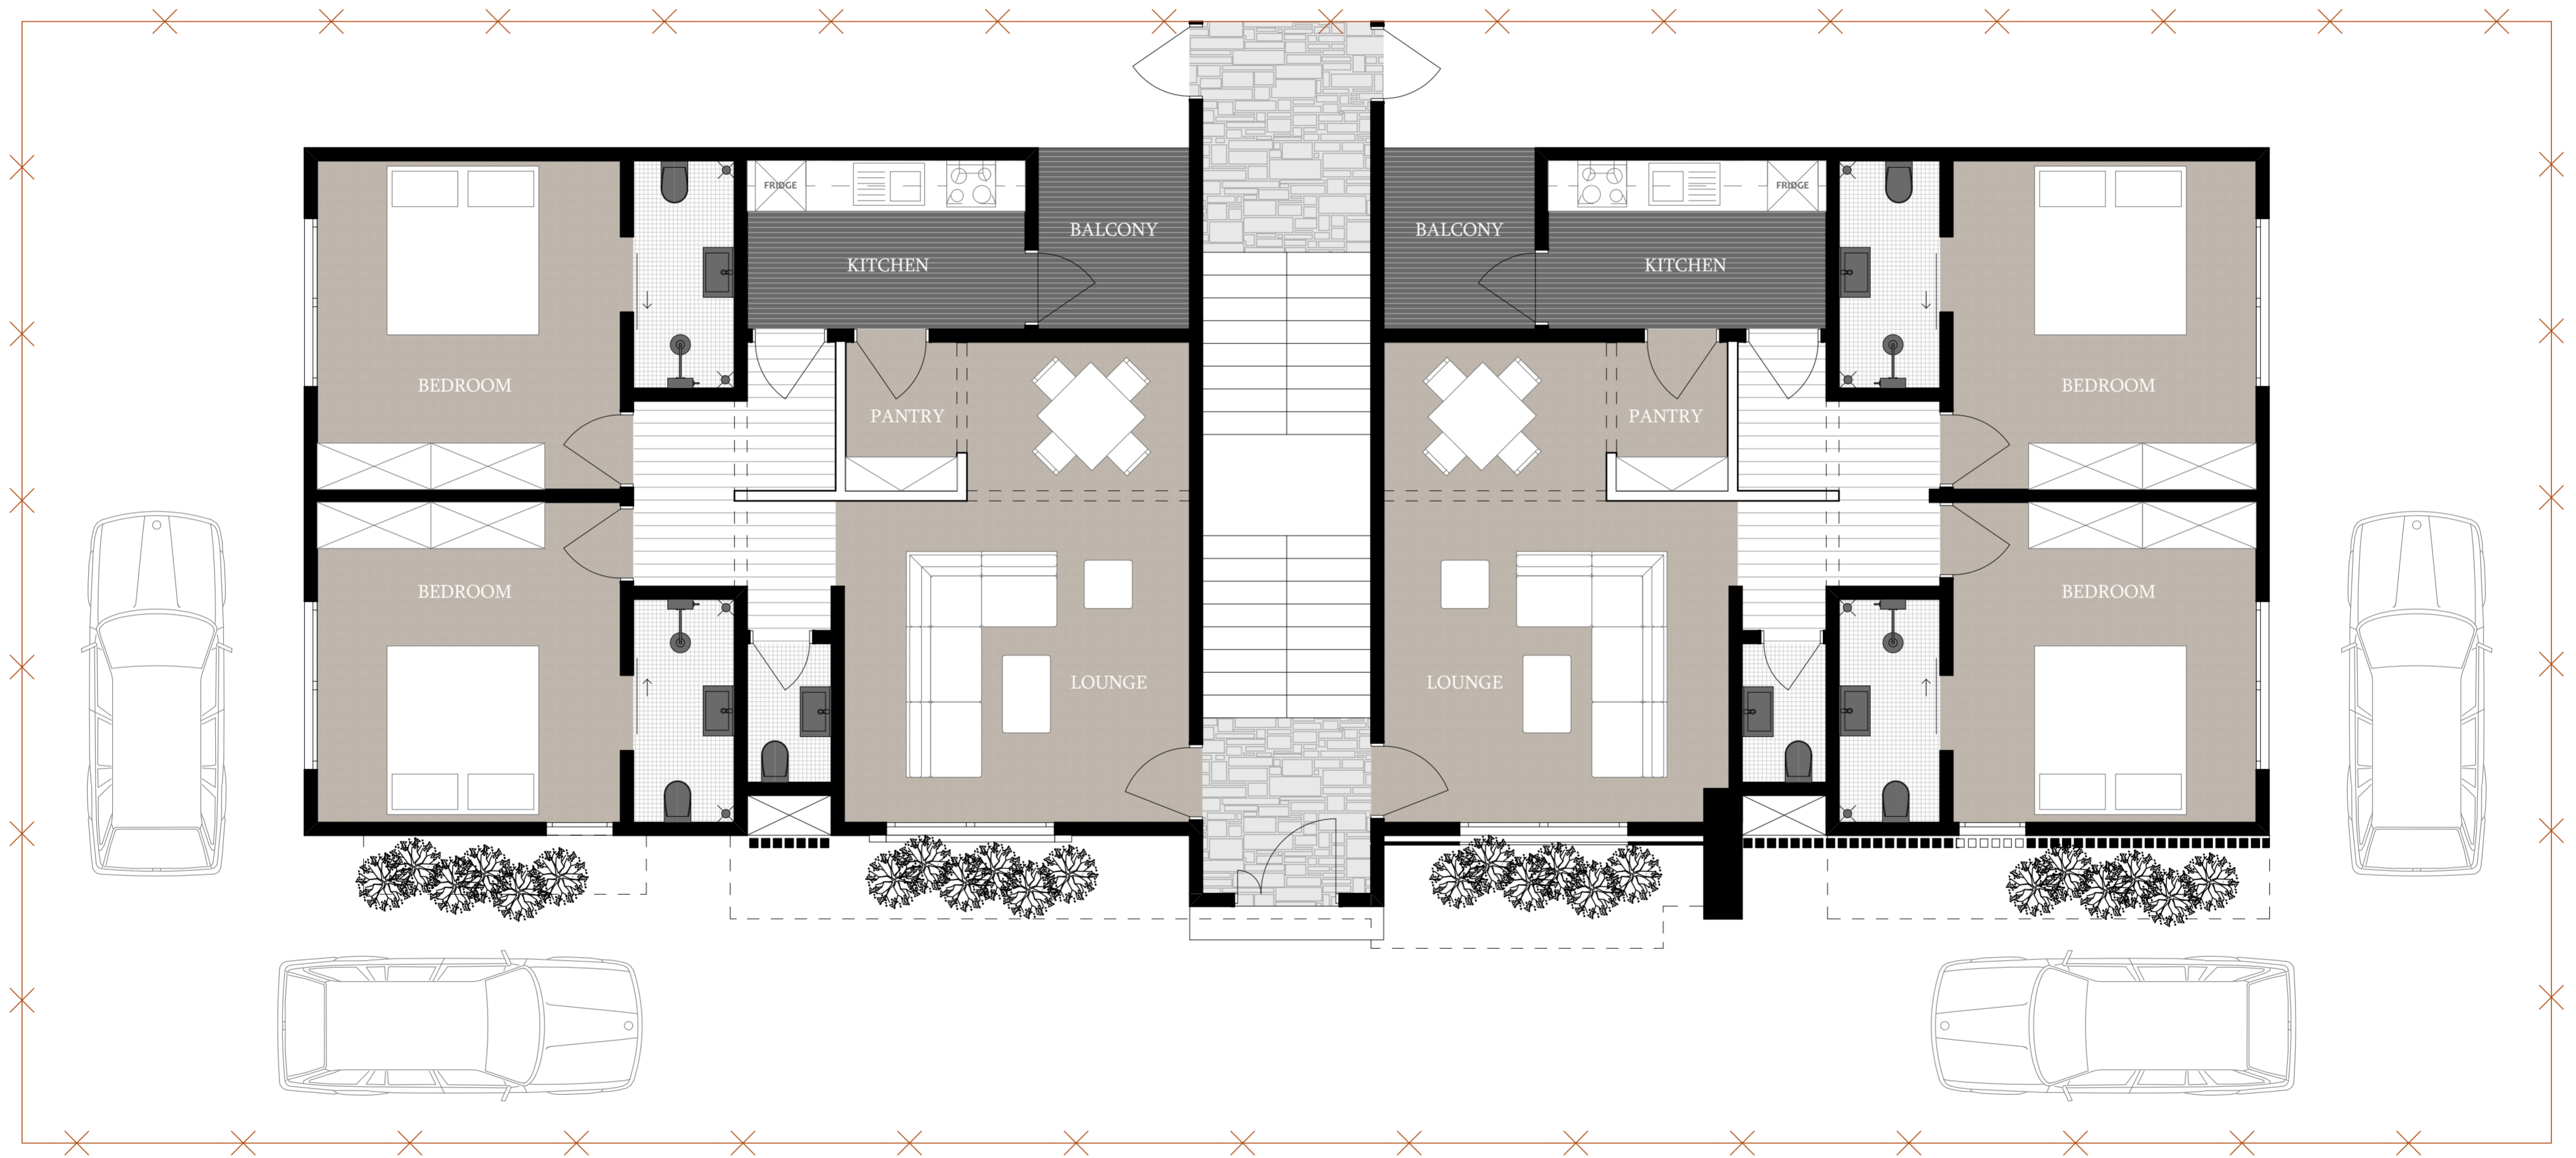

# SUNBELT LEKKI-ABUJA ESTATES

TWO (2) BEDROOM APARTMENT BLOCK ON 400M<sup>2</sup>

# 2 BEDROOM APARTMENT BLOCK

## GORUND FLOOR PLAN

**2 BEDROOM APARTMENT BLOCK**

FIRST FLOOR PLAN  
(TYPICAL)

**2 BEDROOM APARTMENT BLOCK**

3D

**2 BEDROOM APARTMENT BLOCK**

3D