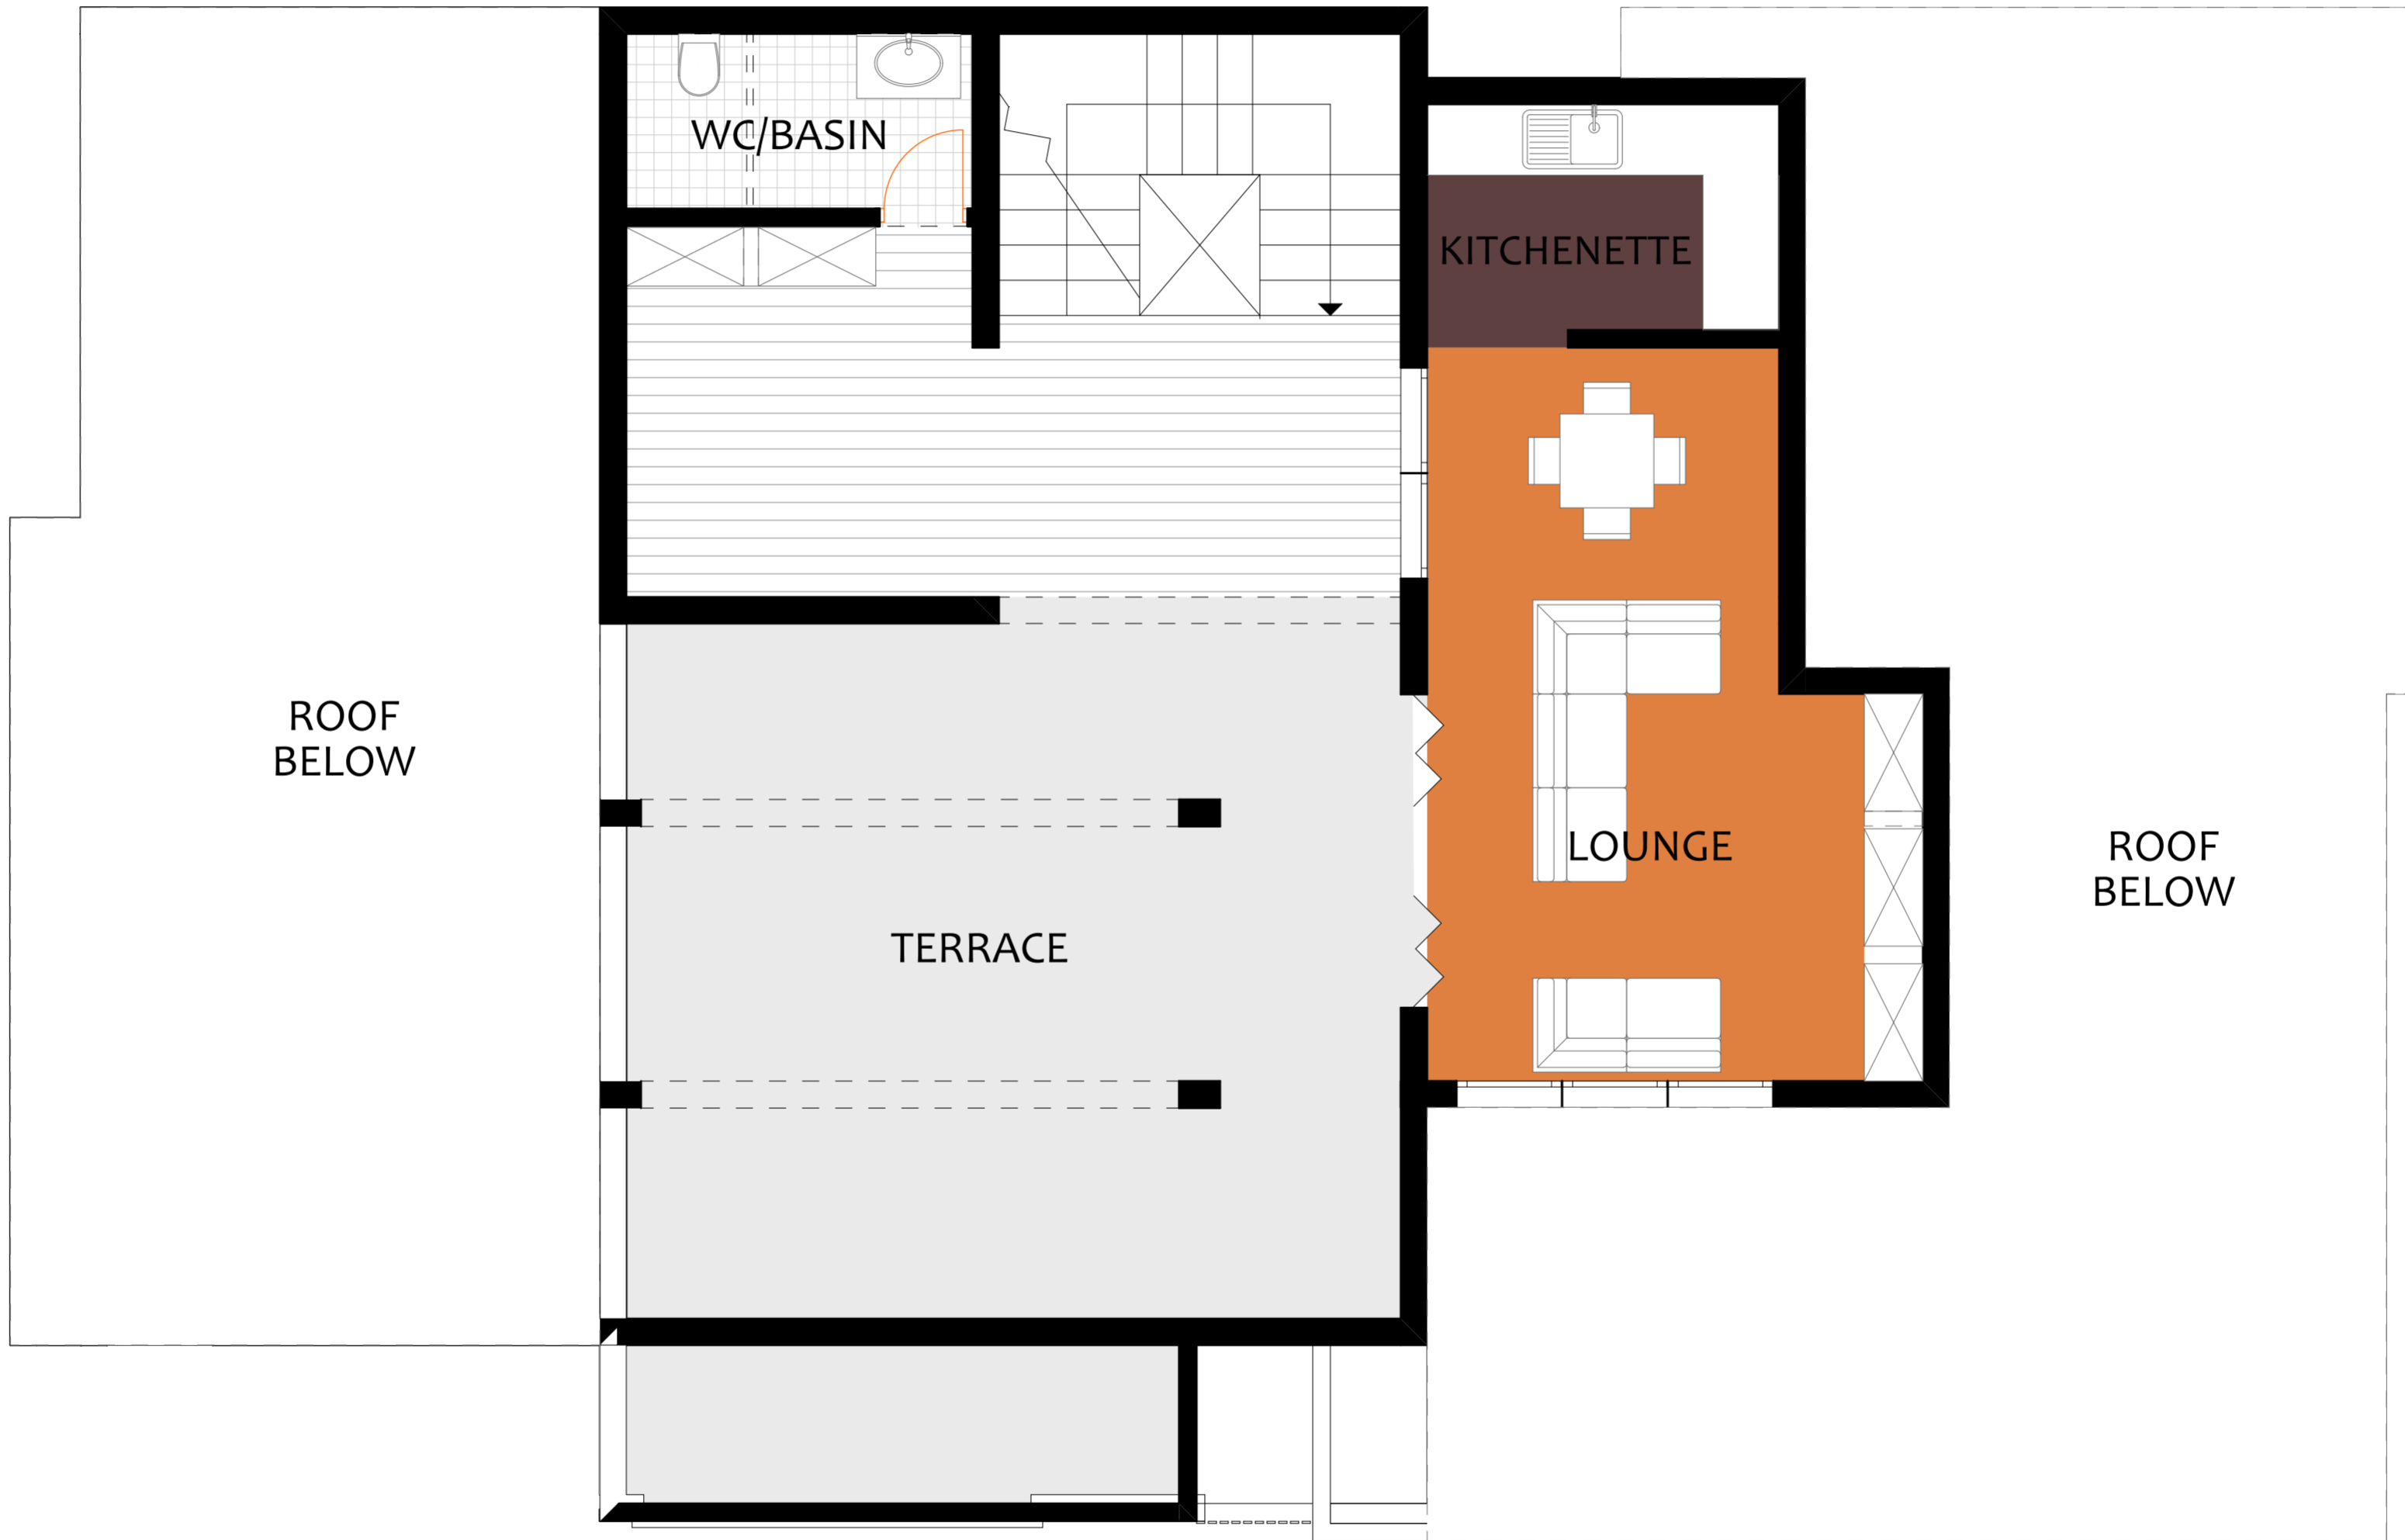

SUNBELT LEKKI-ABUJA ESTATES

FIVE (5) BEDROOM DUPLEX ON 600M²

5 BEDROOM DUPLEX

GROUND FLOOR PLAN

5 BEDROOM DUPLEX

FIRST FLOOR PLAN

5 BEDROOM DUPLEX

SECOND FLOOR PLAN

5 BEDROOM DUPLEX

3D

5 BEDROOM DUPLEX

3D

5 BEDROOM DUPLEX

3D