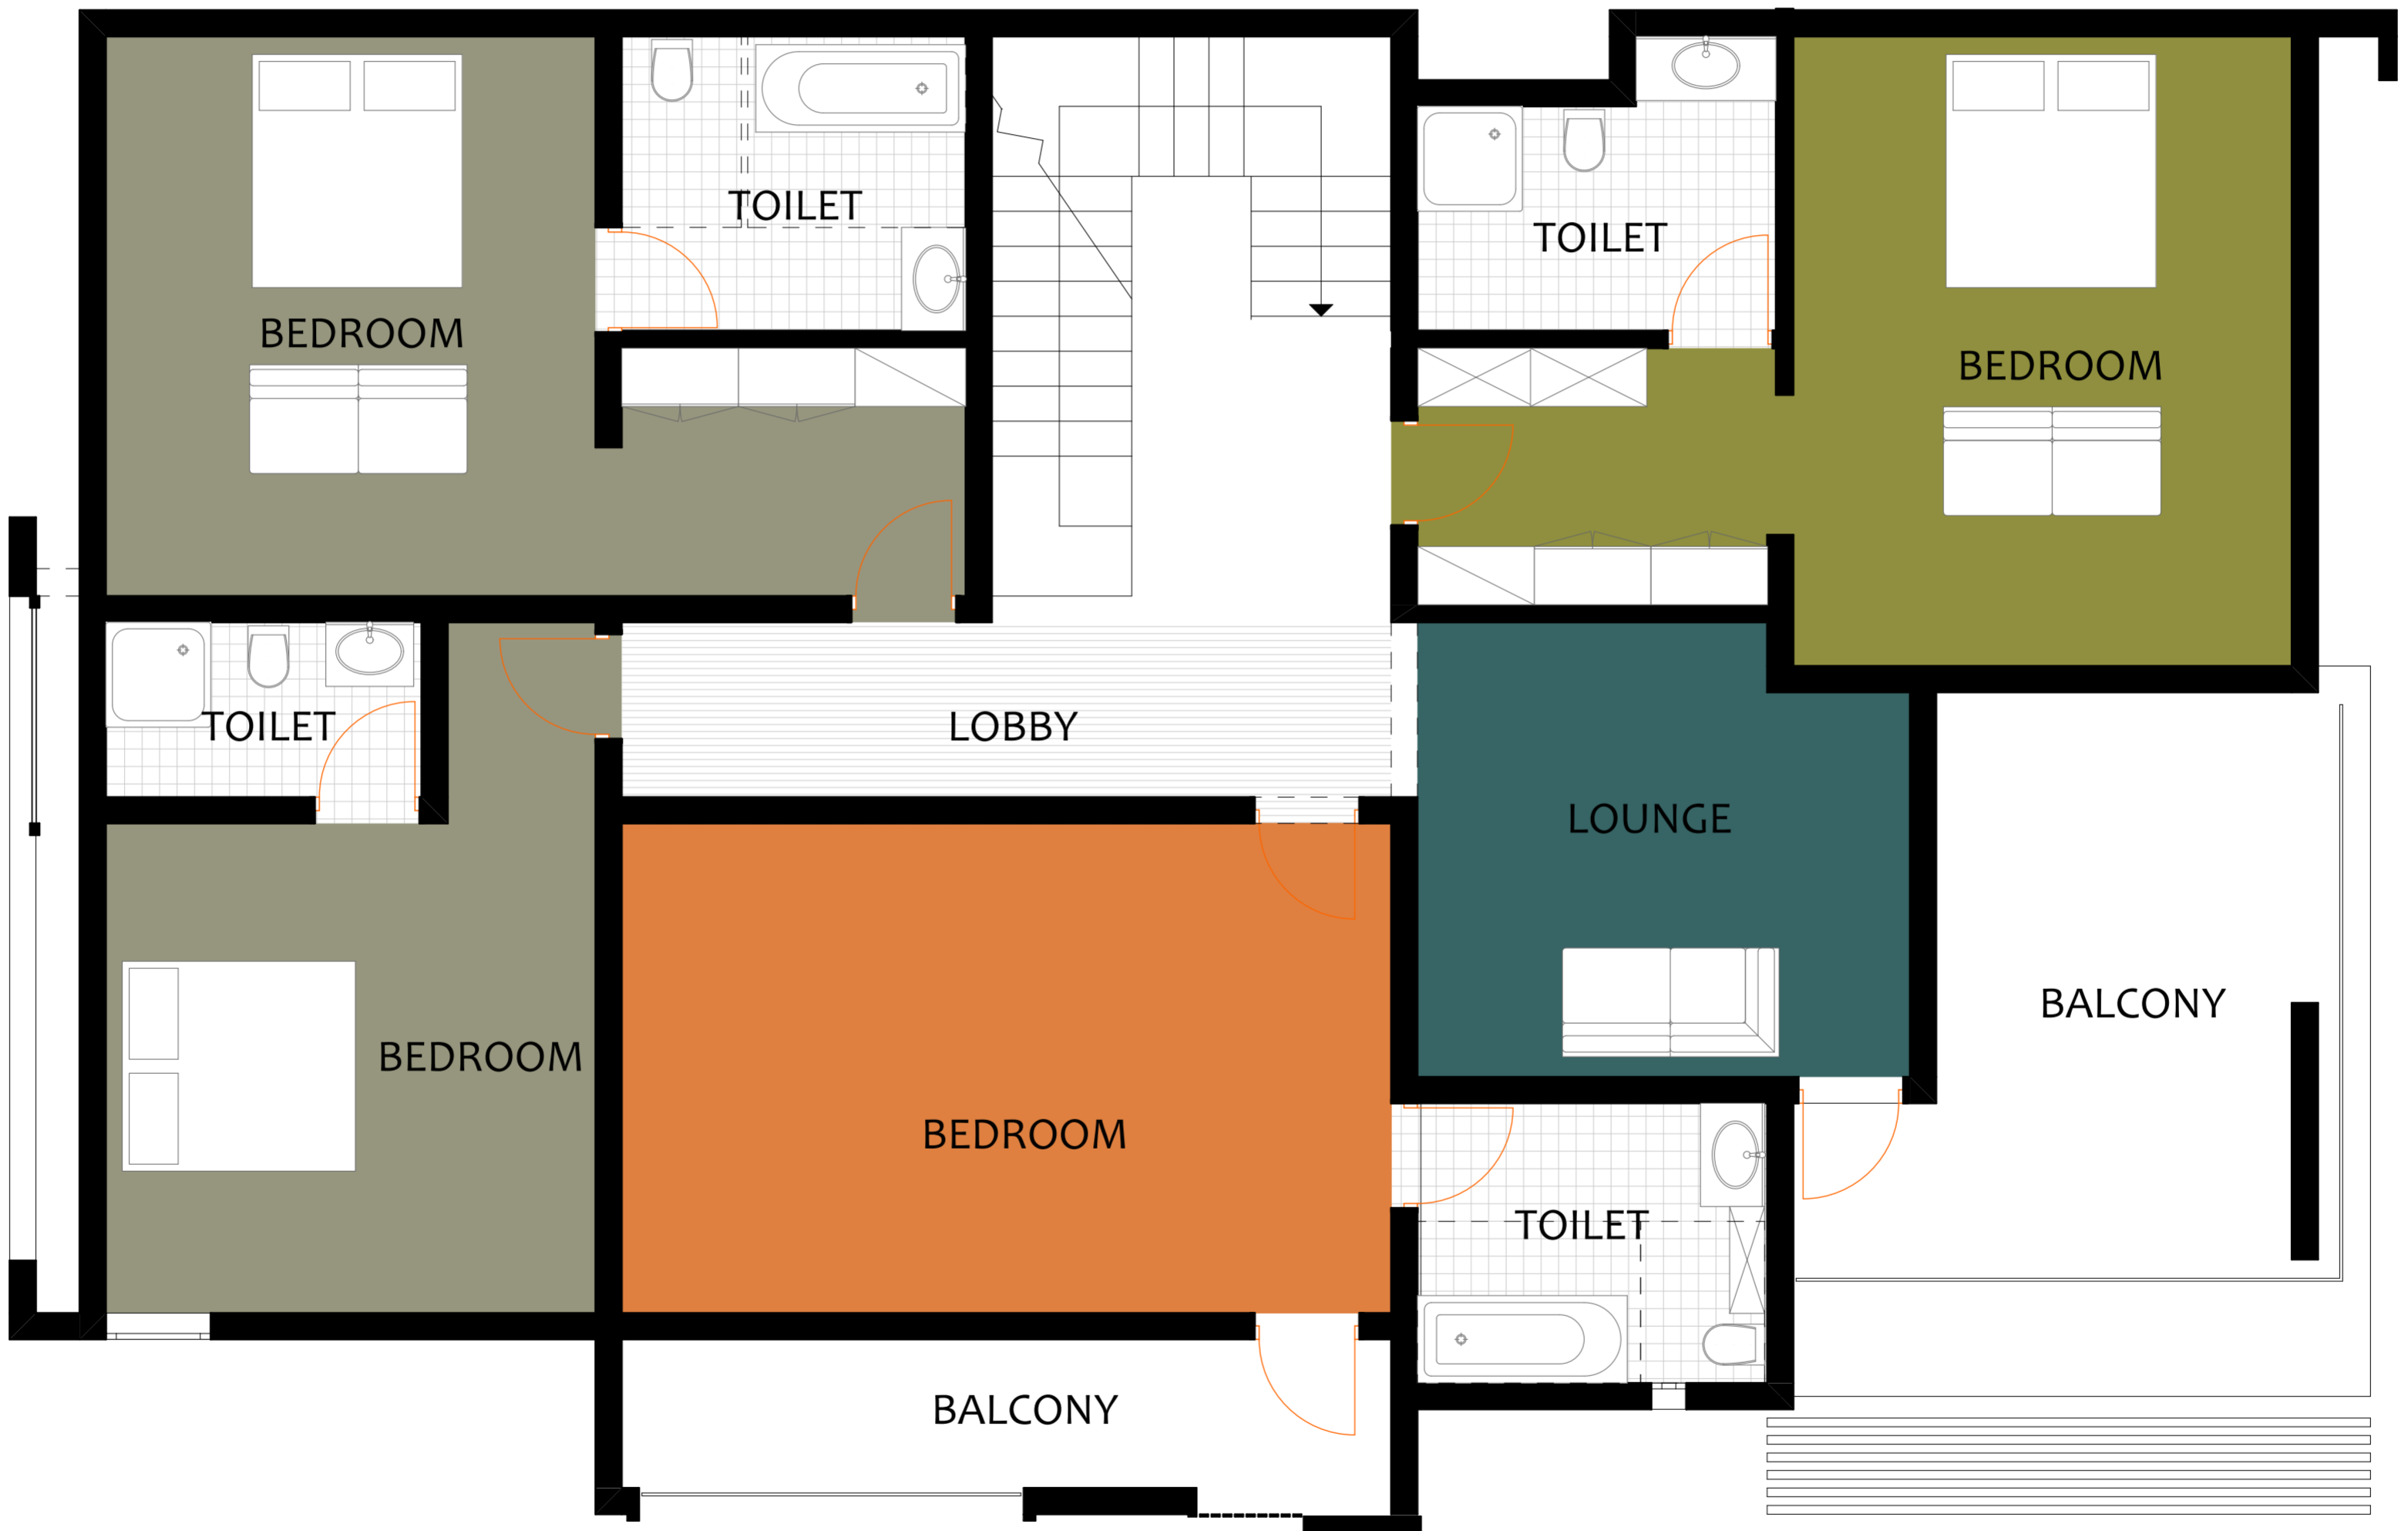

SUNBELT LEKKI-ABUJA ESTATES

FIVE (5) BEDROOM DUPLEX ON 600M²

5 BEDROOM DUPLEX

GROUND FLOOR PLAN

5 BEDROOM DUPLEX

FIRST FLOOR PLAN

5 BEDROOM DUPLEX

SECOND FLOOR PLAN

5 BEDROOM DUPLEX

3D

5 BEDROOM DUPLEX

3D

5 BEDROOM DUPLEX

3D