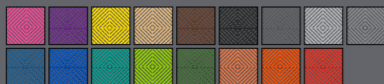

PRO SERIES

Ribtrax® PRO

Arctic White

Carnival Pink, Cosmic Purple, Citrus Yellow, Mocha Java, Chocolate Brown, Jet Black, Slate Grey, Pearl Silver, Pearl Grey, Island Blue, Royal Blue, Teal, Techno Green, Turf Green, Terra Cotta, Tropical Orange and Racing Red

Ribtrax® Smooth PRO

Racing Red

Citrus Yellow, Mocha Java, Chocolate Brown, Jet Black, Slate Grey, Pearl Silver, Royal Blue, Tropical Orange and Arctic White

Vinyltrax® PRO

Reclaimed Pine

Carbon Fiber, Black Oak, Light Maple and Ash Pine

Pro Pegged edge

Pro Corner

12" Looped edge

12" Pegged edge

12" Corner

12-SERIES

Diamondtrax® 12-Series

Royal Blue

Arctic White, Citrus Yellow, Mocha Java, Chocolate Brown, Jet Black, Pearl Silver, Slate Grey, Tropical Orange and Racing Red

Ribtrax® Smooth 12-Series

Slate Grey

Arctic White, Citrus Yellow, Mocha Java, Chocolate Brown, Jet Black, Pearl Silver, Royal Blue, Tropical Orange and Racing Red