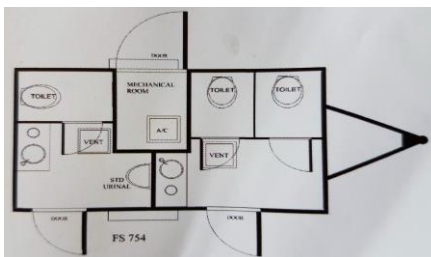

In addition it has large lighted vanity area, air conditioning, hot and cold running water, a stereo sound system, skylights, liquid hand soap, hand towels and facial tissues.

The Josephine is truly elite!

Features:

- ❖ Roomy interior
- ❖ Double pane skylights
- ❖ Large lighted vanity area
- ❖ Porcelain countertop & sink
- ❖ Fully enclosed stalls featuring porcelain toilets
- ❖ Wall hung porcelain urinal
- ❖ Stereo sound system
- ❖ Climate controlled environment
- ❖ Hand soap, hand towels and waste basket
- ❖ Personalized décor available

Perfect For: Weddings, Small Galas, VIP areas

Requirements: 1 20 amp circuit,
2nd 20 amp circuit if hot water requested
1 Garden hose connection

Accommodates: 250 people for 5 hour period

Cheri Errico

*A&C Septic Service LLC | 609-463-4600
200 Stagecoach Rd CMCH NJ 08210*