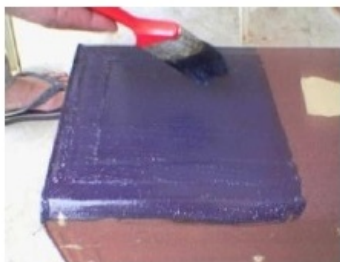

GREEN CLEAN GC~507 **RUST CONVERTER / PRIMER** **MELINDUNGI PERMUKAAN BESI DARI KOROSI**

FOCUST – 507, RUST CONVERTER is formulated for metal corrosion protection, rust protection and primary coating for long time on the metal surfaces.

FOCUST – 507, RUST CONVERTER is a acrylic resin blend, pigment dan water resistant agent.

ADVANTAGE

- Effective for a long time corrosion and rust protecting
- Primary coat before painting
- Easy to use
- Quick reaction with rust and rust pasivation dark coating

DIRECTION FOR USE

- Clean of the metal surface from rust, soils, oil or other soil with mechanical/cleaning by wire brush.
- Apply the product with manual wipe brush, air spraying compressor directly to metal surfaces to be spread evenly approximately coat is 30-25 micron thickness on the metal
- Wait for a few minutes approximately 30-60 until dark dry on metal the surface