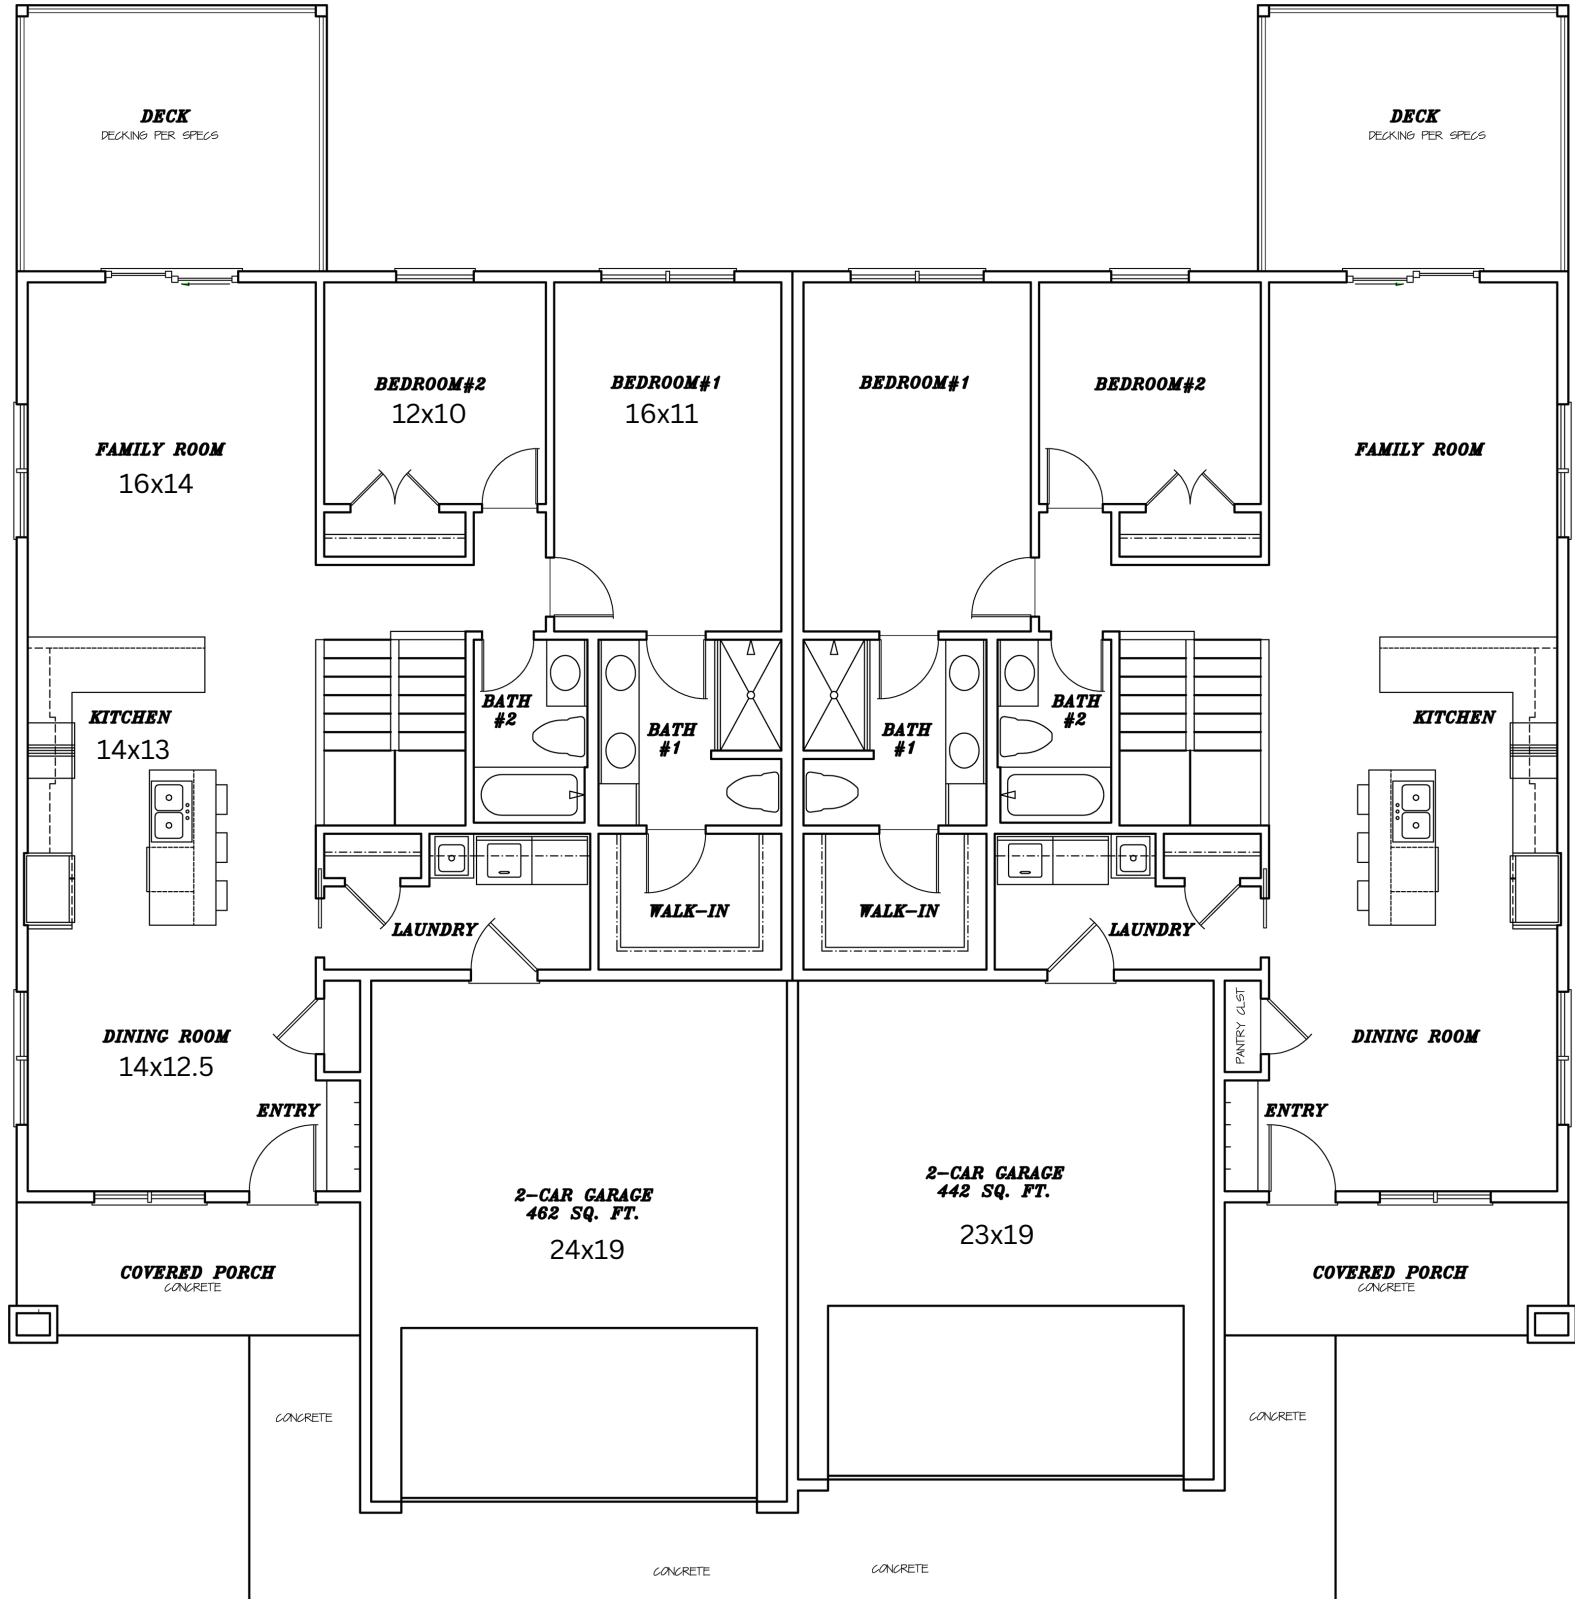

## Slab on Grade - 1429 Sqft

## Upper Level - 1280 Sqft

Sockeye  
Lower Level - 922 Sqft

**LOWER LEVEL PLAN**  
**1280 SQ. FT. TOTAL**  
**922 SQ. FT. FINISHED**