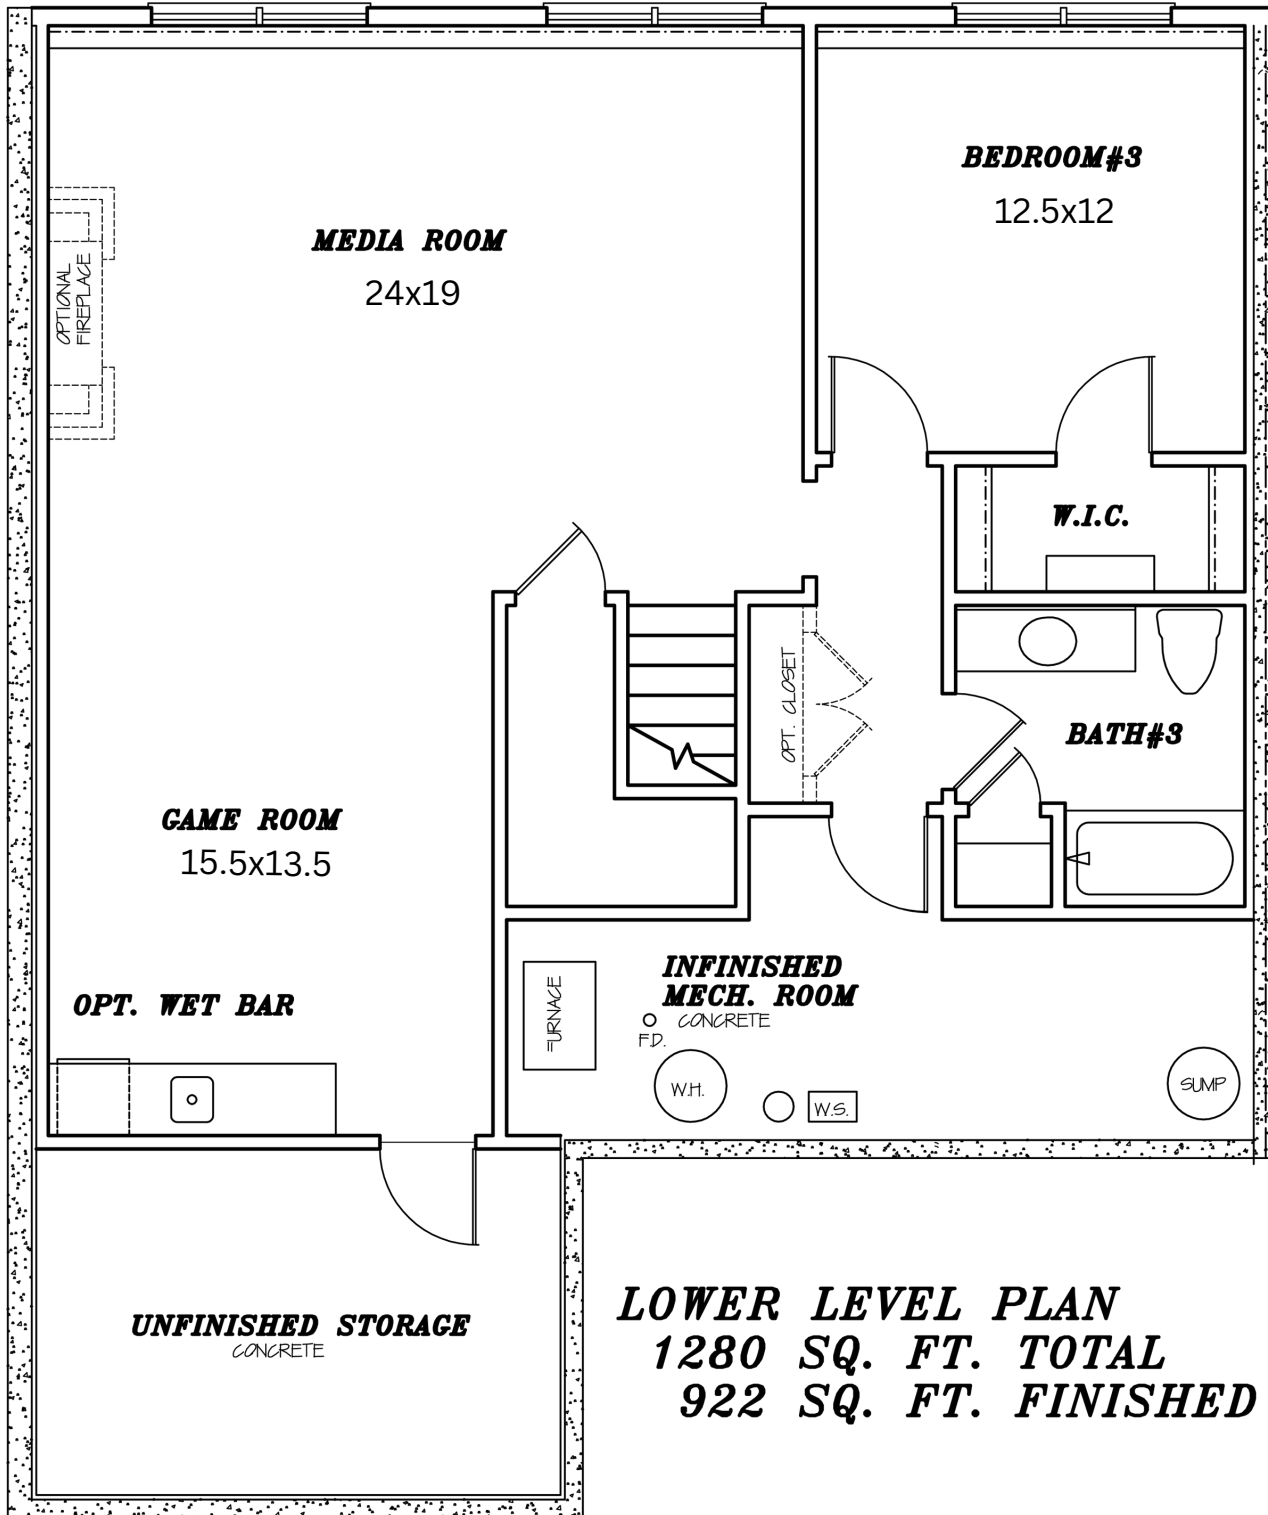

## Slab on Grade - 1429 Sqft

## Upper Level - 1280 Sqft

Sockeye  
Lower Level - 922 Sqft

**LOWER LEVEL PLAN**  
**1280 SQ. FT. TOTAL**  
**922 SQ. FT. FINISHED**