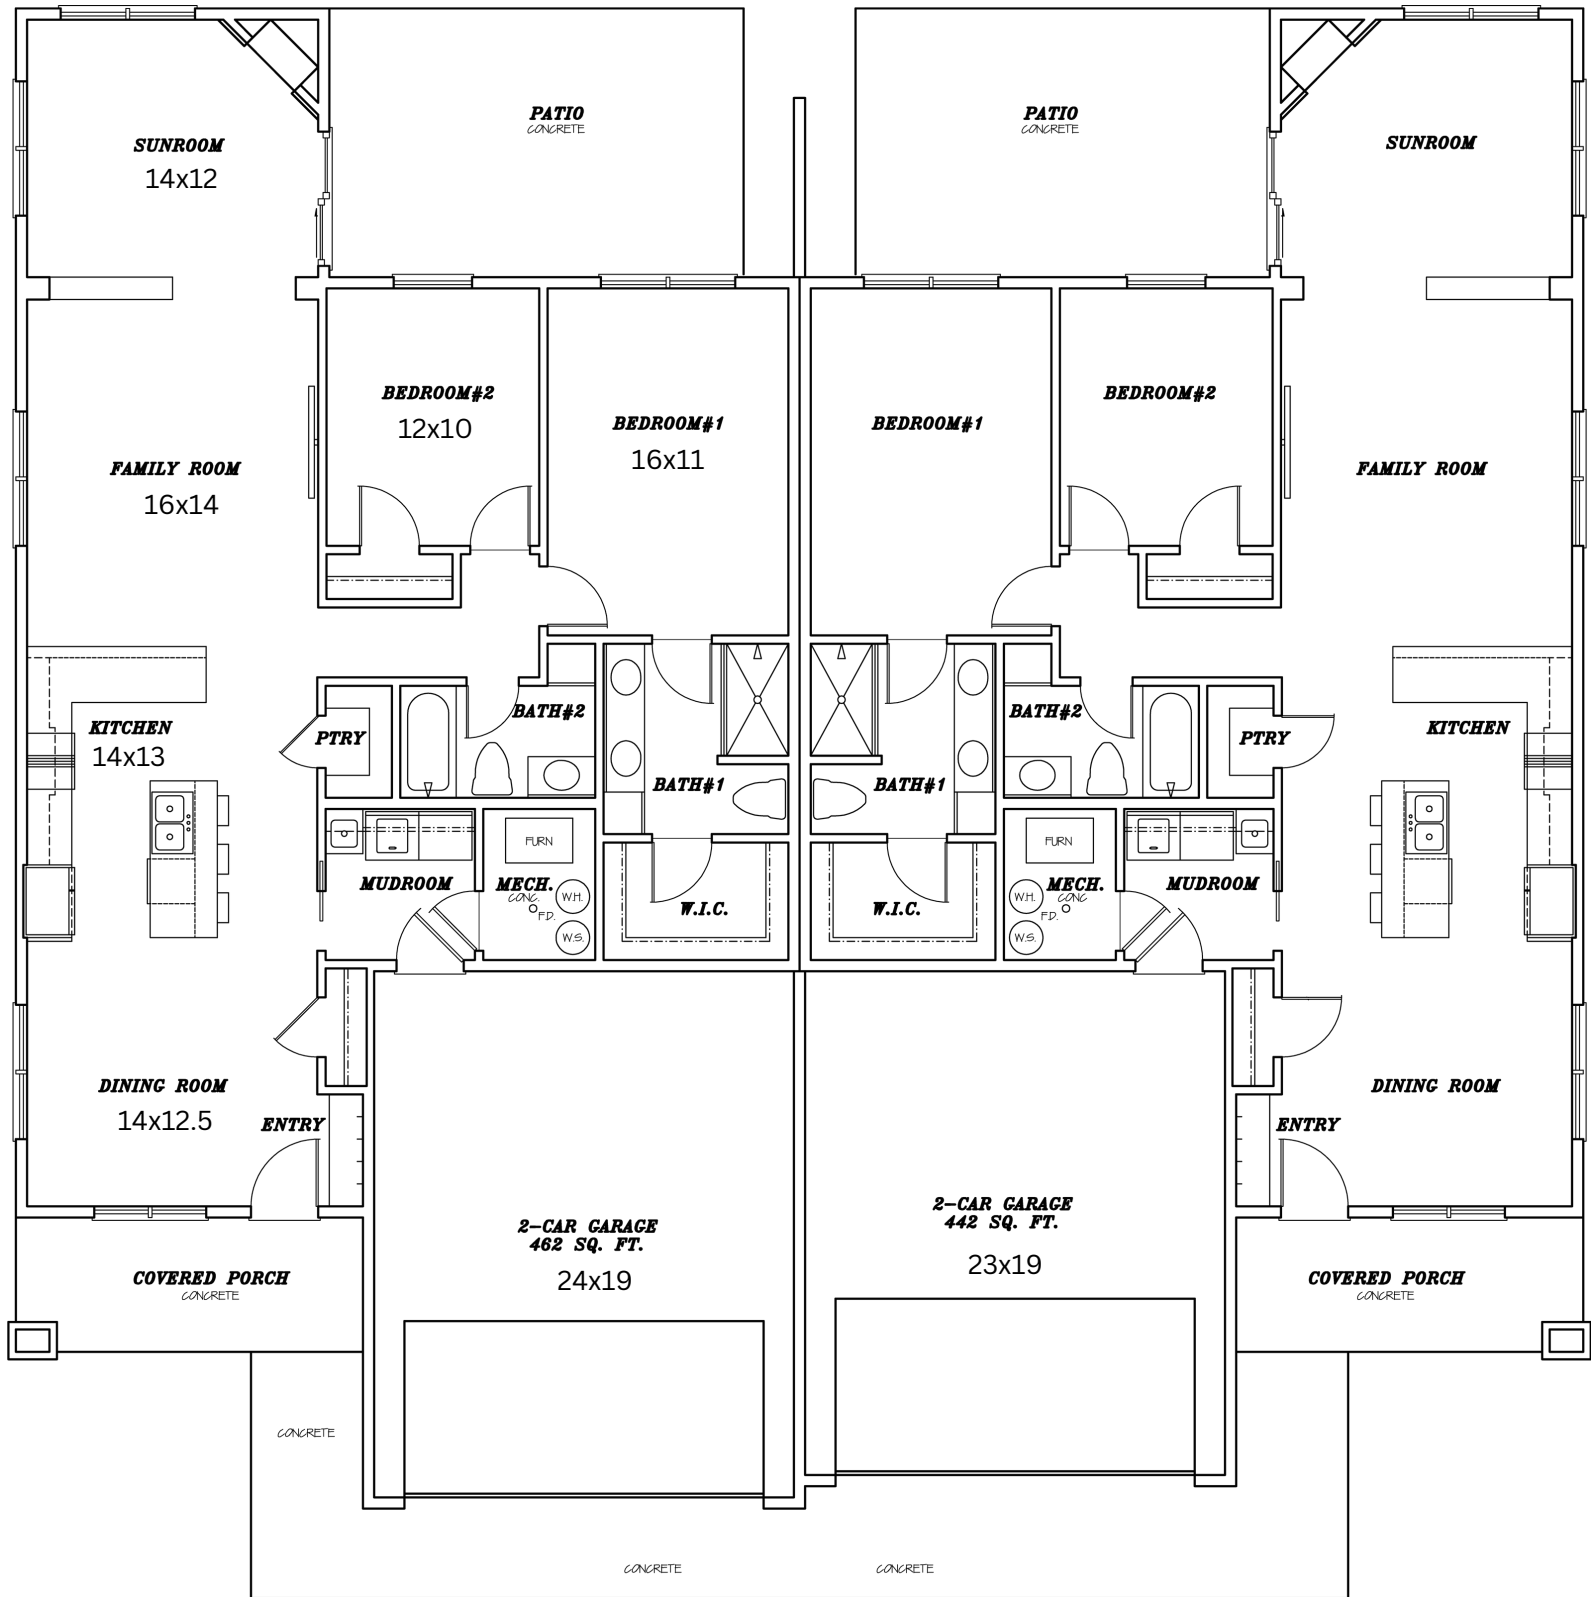

## Slab on Grade - 1429 Sqft

## Upper Level - 1280 Sqft

Sockeye  
Lower Level - 922 Sqft

**LOWER LEVEL PLAN**  
**1280 SQ. FT. TOTAL**  
**922 SQ. FT. FINISHED**