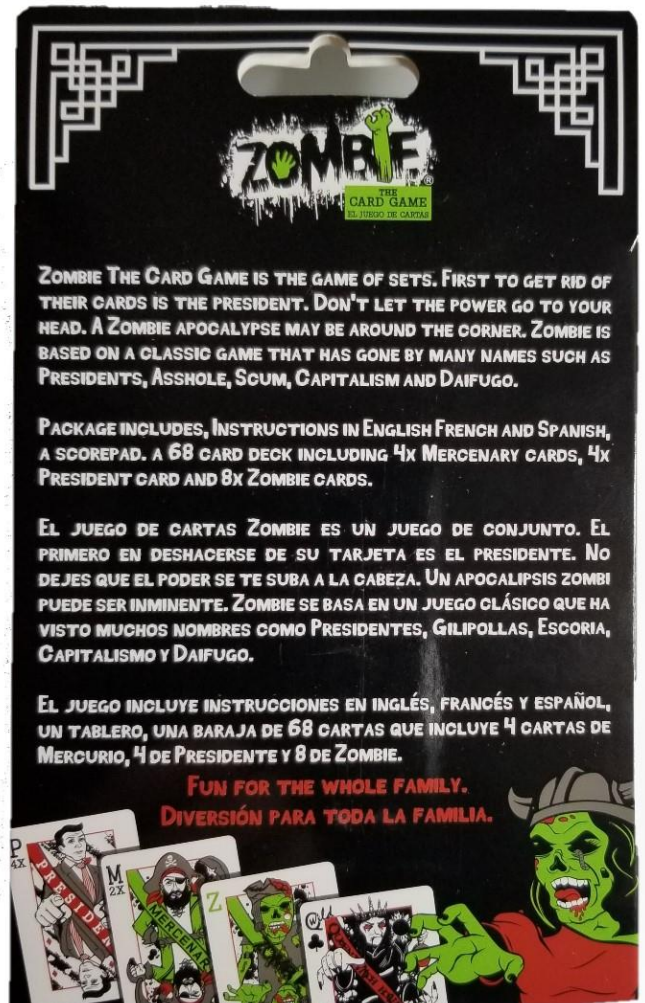

WHAT IS ZOMBIE THE CARD GAME?

USA PACKAGING - ENGLISH/SPANISH