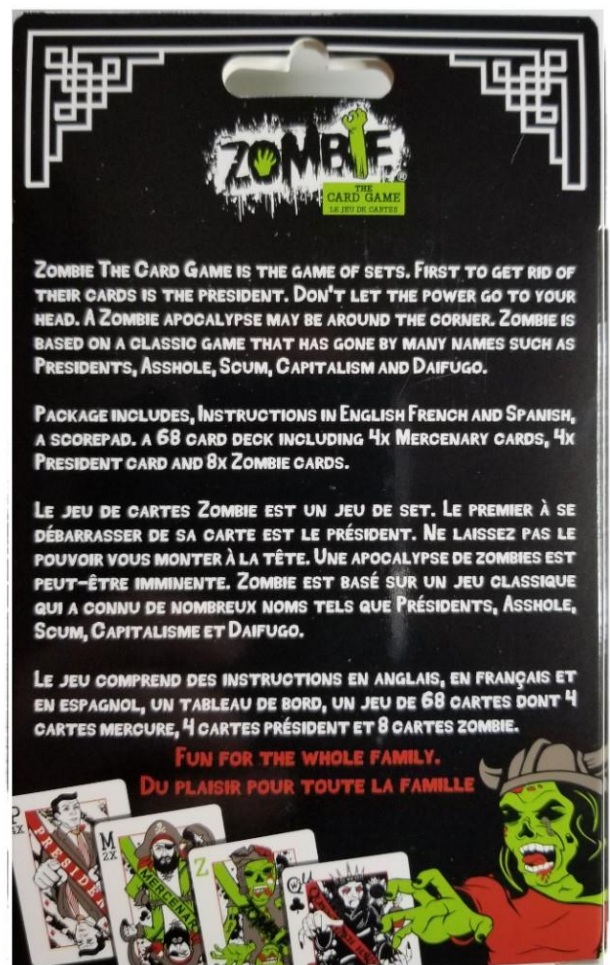

WHAT IS ZOMBIE THE CARD GAME?

NEVER SEEN BEFORE

Zombie Card

The "Zombie" card alone is enough to spark the interest and imagination of card game lovers around the world. In *Zombie The Card Game* the zombies play by their own rules and level the playing field in your fight for domination.

President Card

The President Card is high value. One President card can defeat up to a standard set of four cards! Notice the gender equality on all cards.

Mercenary Card

The Mercenary card is worth half of a President card. One Mercenary card can defeat up to a standard set of two cards

Queen Witch

Our Queens have been corrupted and gained new powers. Use the Queen as a wild card!

WHAT IS ZOMBIE THE CARD GAME?

CANADIAN PACKAGING - ENGLISH/FRENCH

WHAT IS ZOMBIE THE CARD GAME?

CANADIAN STOREFRONT PACKAGING - ENGLISH/FRENCH