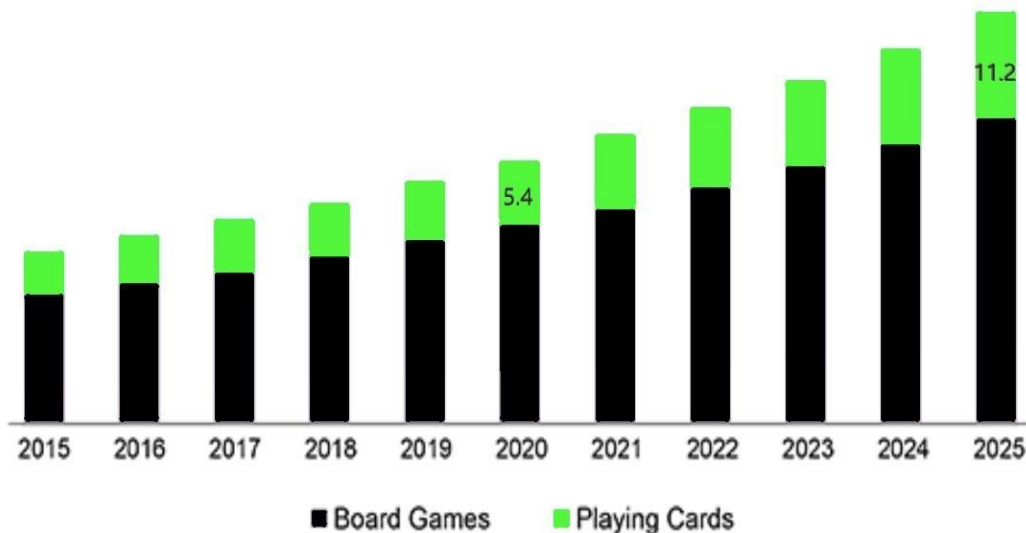

WHAT IS ZOMBIE THE CARD GAME?

USA PACKAGING - ENGLISH/SPANISH

WHAT IS ZOMBIE THE CARD GAME?

USA STOREFRONT PACKAGING - ENGLISH/SPANISH

ZOMBIE THE CARD GAME SALES INFORMATION

MARKET CONDITIONS

North American Card Game Segment Projections

Total revenue in the Card Games segment is projected to reach US\$5,407m in 2021. Total revenue is expected to show an annual growth rate (CAGR 2021-2025) of 20.02%, resulting in a projected market volume of US\$11,218m by 2025.