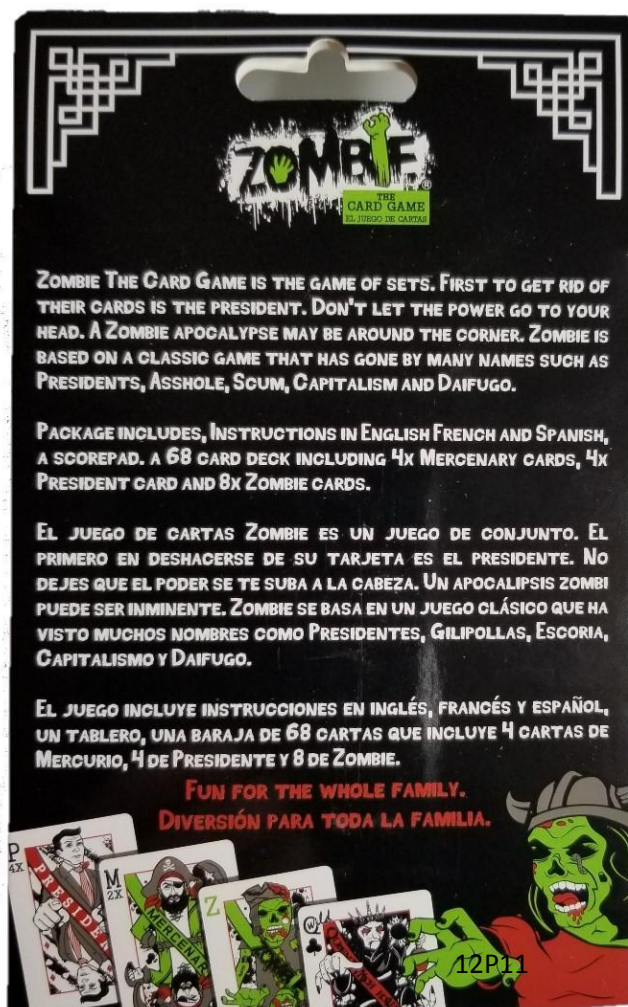

WHAT IS ZOMBIE THE CARD GAME?

USA PACKAGING - ENGLISH/SPANISH