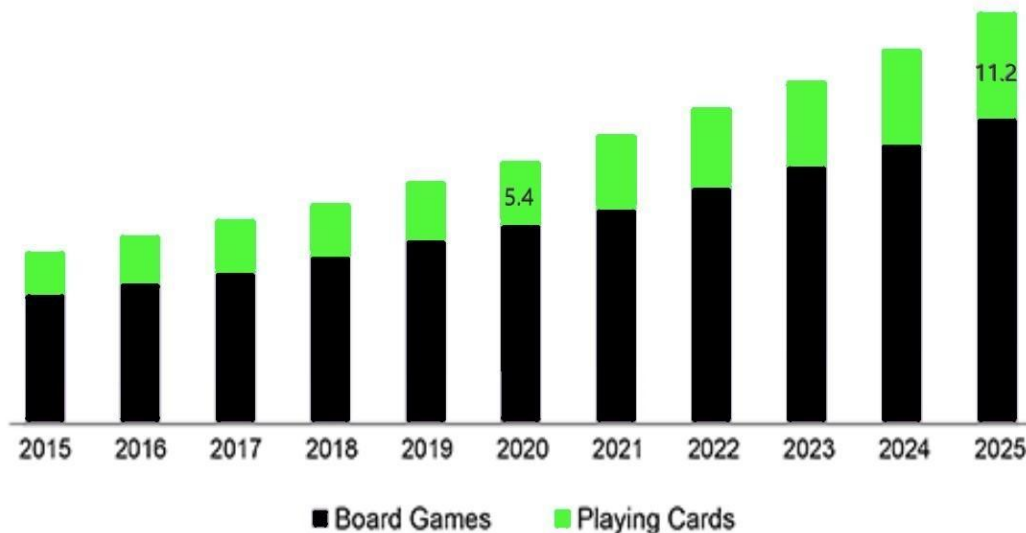

WHAT IS ZOMBIE THE CARD GAME?

USA PACKAGING - ENGLISH/SPANISH

WHAT IS ZOMBIE THE CARD GAME?

USA STOREFRONT PACKAGING - ENGLISH/SPANISH

ZOMBIE THE CARD GAME SALES INFORMATION

MARKET CONDITIONS

North American Card Game Segment Projections

Total revenue in the Card Games segment is projected to reach US\$5,407m in 2021. Total revenue is expected to show an annual growth rate (CAGR 2021-2025) of 20.02%, resulting in a projected market volume of US\$11,218m by 2025.