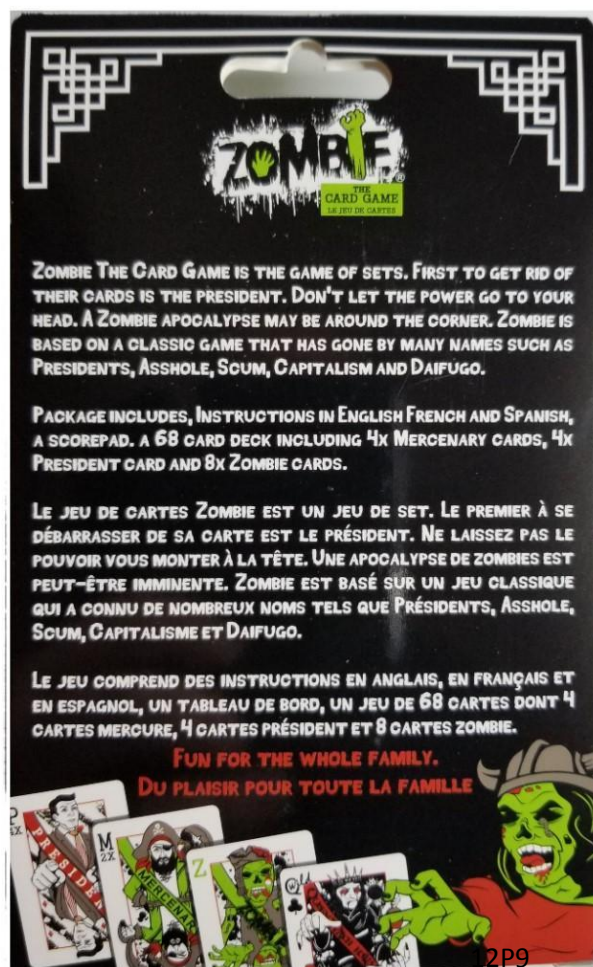

WHAT IS ZOMBIE THE CARD GAME?

NEVER SEEN BEFORE

Zombie Card

The "Zombie" card alone is enough to spark the interest and imagination of card game lovers around the world. In *Zombie The Card Game* the zombies play by their own rules and level the playing field in your fight for domination.

President Card

The President Card is high value. One President card can defeat up to a standard set of four cards! Notice the gender equality on all cards.

Mercenary Card

The Mercenary card is worth half of a President card. One Mercenary card can defeat up to a standard set of two cards

Queen Witch

Our Queens have been corrupted and gained new powers. Use the Queen as a wild card!

WHAT IS ZOMBIE THE CARD GAME?

CANADIAN PACKAGING - ENGLISH/FRENCH

WHAT IS ZOMBIE THE CARD GAME?

CANADIAN STOREFRONT PACKAGING - ENGLISH/FRENCH