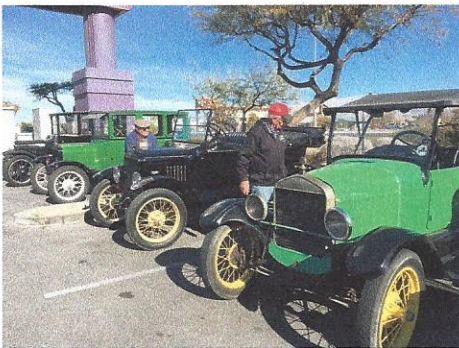

Saturday at the Santa Fe

January 25th 2020

Everybody showed for "Breakfast at Winchell's"
January 11th, 2020