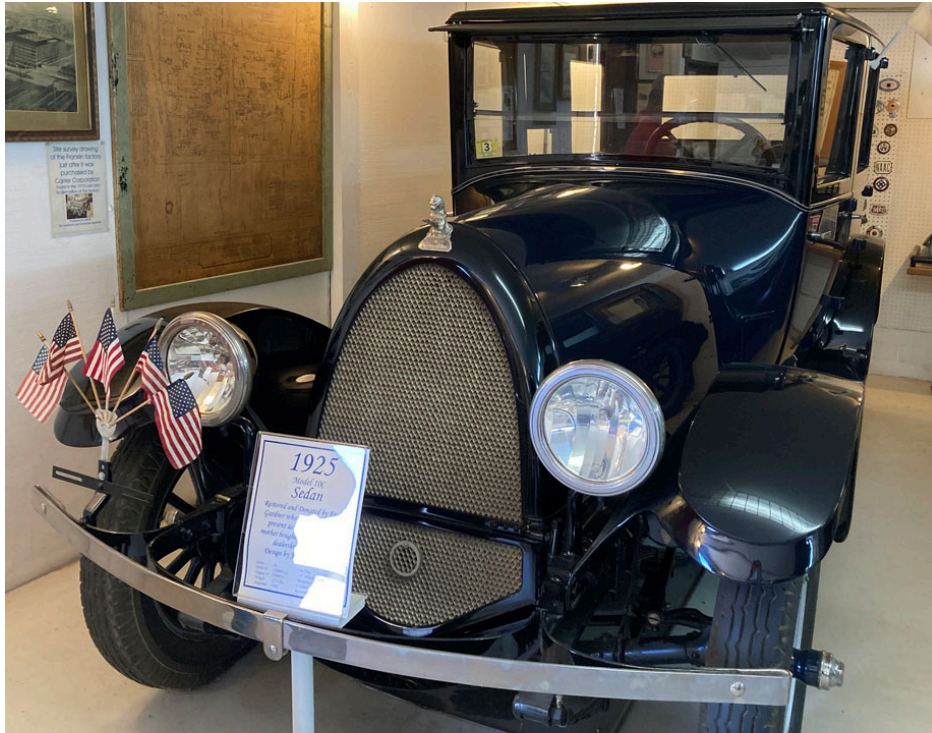

Photos From The Franklin Museum
Tucson, Arizona (4/3/21)

1905 Franklin Runabout

1905 Trans-Mounted Engine

1908 Franklin Stakebed

1910 Franklin Touring

1918 Franklin Touring

Franklin Museum (continued)

1923 Franklin Raulang Coupe

1924 Franklin Sedan

1925 Franklin Sedan

1925 Franklin Sport Coupe

Franklin Museum (continued)

1926 Franklin Sport Touring

1930 Franklin Deauville Sedan

1930 Franklin Pirate Phaeton

Franklin Museum (continued)

1931 Franklin Speedster

1931 Franklin Sport Phaeton

1932 Franklin Deluxe Pursuit

1934 Franklin Club Brougham

Franklin Museum (continued)

1924 Packard Model 143

1931 Packard 833

1930 Chevrolet Special Sedan