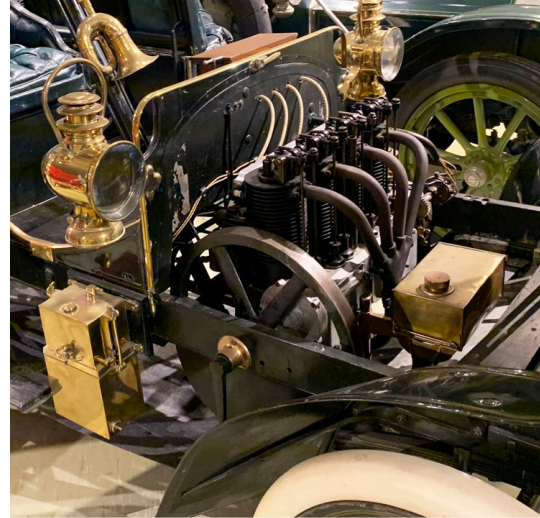

Photos From The Franklin Museum
Tucson, Arizona (4/3/21)

1905 Franklin Runabout

1905 Trans-Mounted Engine

1908 Franklin Stakebed

1910 Franklin Touring

1918 Franklin Touring

Franklin Museum (continued)

1923 Franklin Raulang Coupe

1924 Franklin Sedan

1925 Franklin Sedan

1925 Franklin Sport Coupe

Franklin Museum (continued)

1926 Franklin Sport Touring

1930 Franklin Deauville Sedan

1930 Franklin Pirate Phaeton

Franklin Museum (continued)

1931 Franklin Speedster

1931 Franklin Sport Phaeton

1932 Franklin Deluxe Pursuit

1934 Franklin Club Brougham

Franklin Museum (continued)

1924 Packard Model 143

1931 Packard 833

1930 Chevrolet Special Sedan