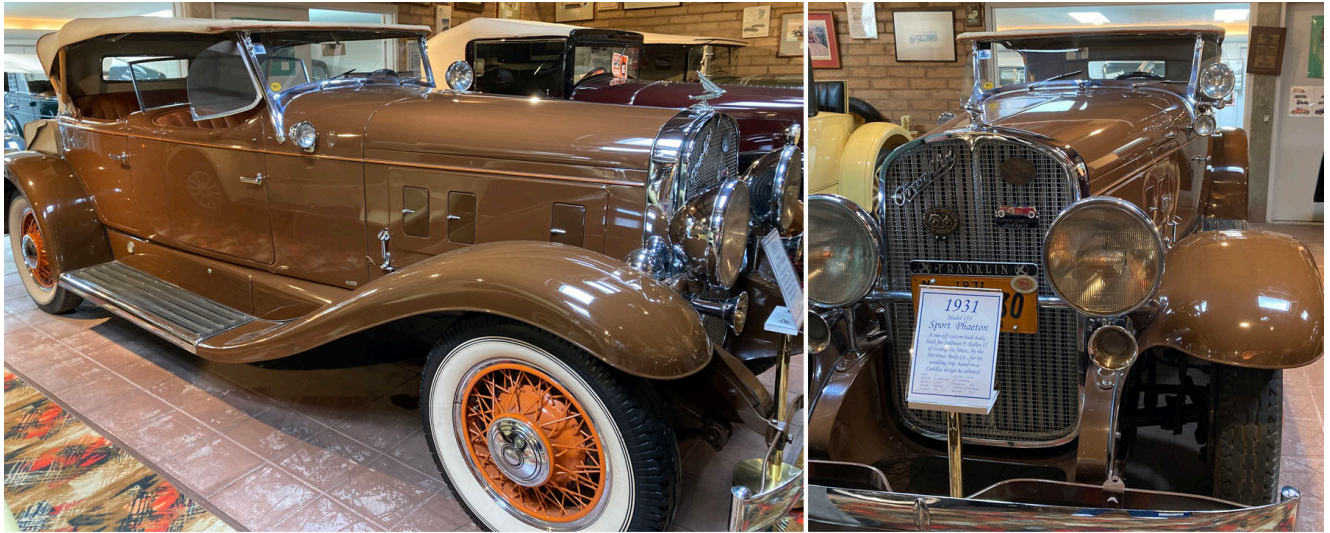

Photos From The Franklin Museum
Tucson, Arizona (4/3/21)

1905 Franklin Runabout

1905 Trans-Mounted Engine

1908 Franklin Stakebed

1910 Franklin Touring

1918 Franklin Touring

Franklin Museum (continued)

1923 Franklin Raulang Coupe

1924 Franklin Sedan

1925 Franklin Sedan

1925 Franklin Sport Coupe

Franklin Museum (continued)

1926 Franklin Sport Touring

1930 Franklin Deauville Sedan

1930 Franklin Pirate Phaeton

Franklin Museum (continued)

1931 Franklin Speedster

1931 Franklin Sport Phaeton

1932 Franklin Deluxe Pursuit

1934 Franklin Club Brougham

Franklin Museum (continued)

1924 Packard Model 143

1931 Packard 833

1930 Chevrolet Special Sedan