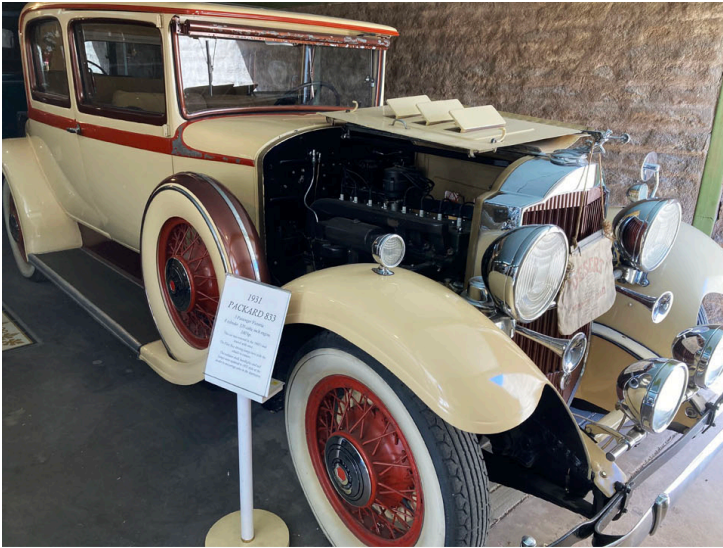

Photos From The Franklin Museum
Tucson, Arizona (4/3/21)

1905 Franklin Runabout

1905 Trans-Mounted Engine

1908 Franklin Stakebed

1910 Franklin Touring

1918 Franklin Touring

Franklin Museum (continued)

1923 Franklin Raulang Coupe

1924 Franklin Sedan

1925 Franklin Sedan

1925 Franklin Sport Coupe

Franklin Museum (continued)

1926 Franklin Sport Touring

1930 Franklin Deauville Sedan

1930 Franklin Pirate Phaeton

Franklin Museum (continued)

1931 Franklin Speedster

1931 Franklin Sport Phaeton

1932 Franklin Deluxe Pursuit

1934 Franklin Club Brougham

Franklin Museum (continued)

1924 Packard Model 143

1931 Packard 833

1930 Chevrolet Special Sedan