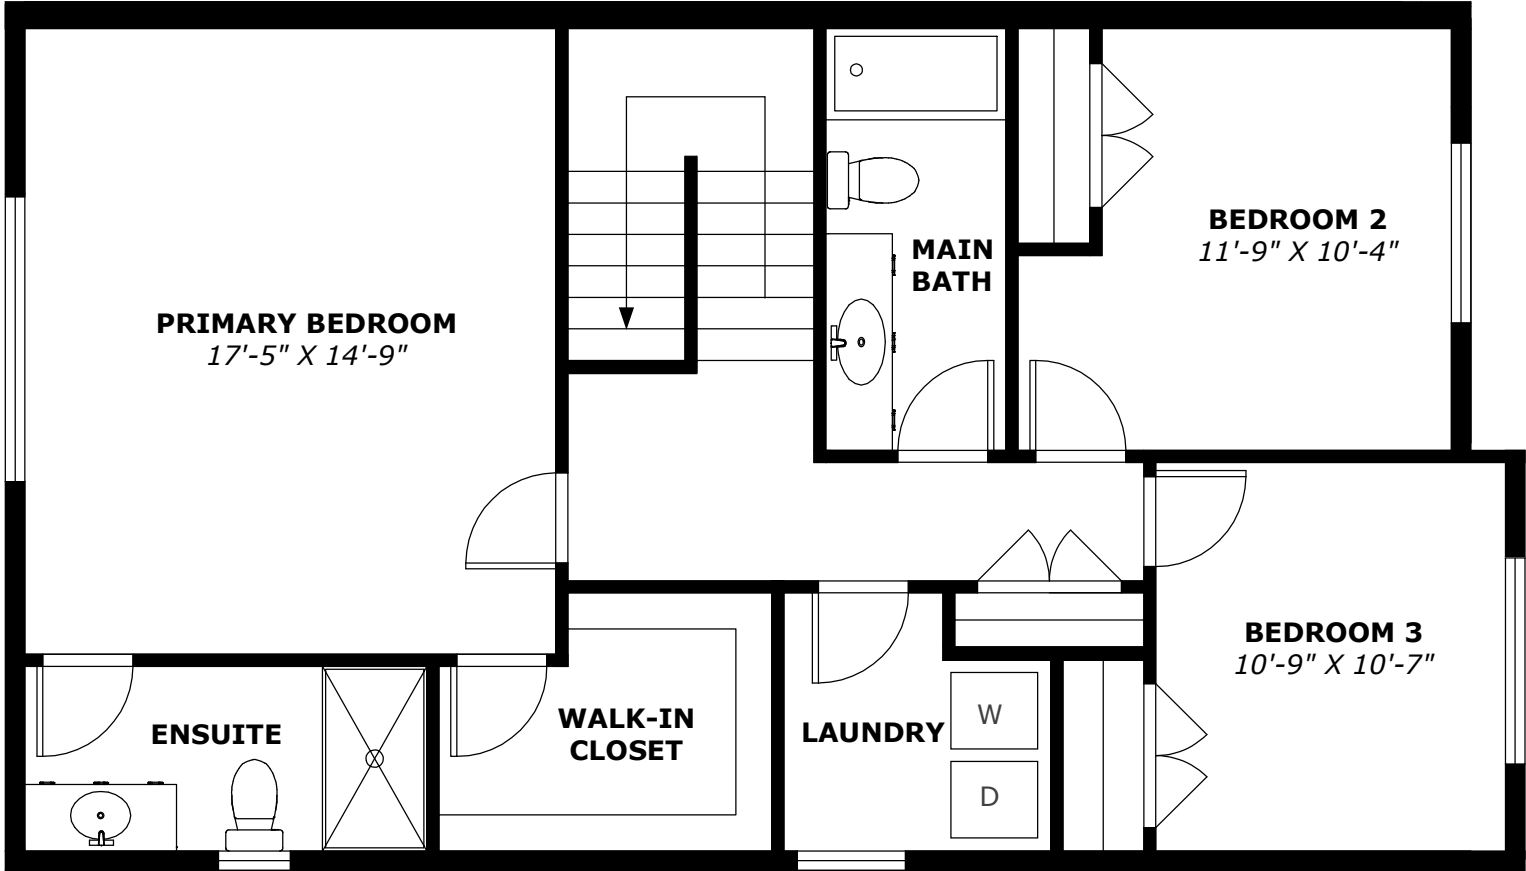

FIRST FLOOR

2D FLOORPLAN VIEW - THE BIRCH HAVEN (END UNIT) - FIRST FLOOR::

July 11, 2023 ::

Scale: 3/16"=1'-0"

HARRISTON ONTARIO ::

SECOND FLOOR

2D FLOORPLAN VIEW - THE BIRCH HAVEN (END UNIT) - SECOND FLOOR::

July 11, 2023 ::

Scale: 3/16"=1'-0"

HARRISTON ONTARIO ::