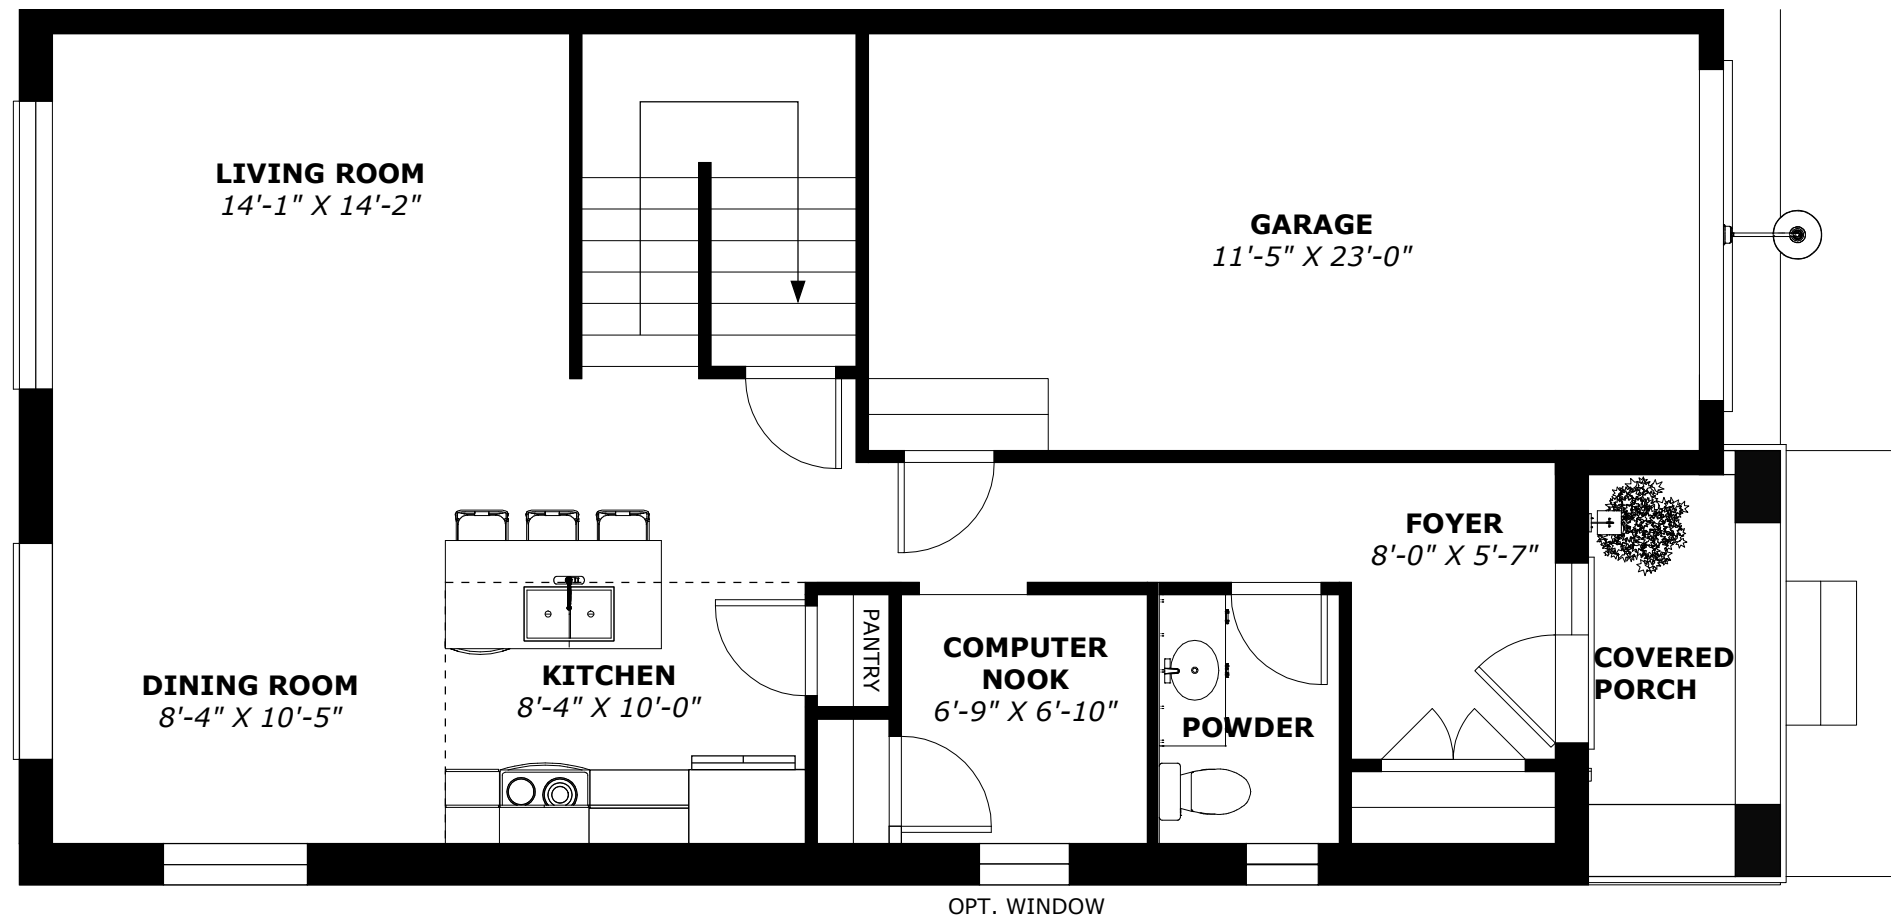

FIRST FLOOR

2D FLOORPLAN VIEW - THE BIRCH HAVEN (END UNIT) - FIRST FLOOR::

July 11, 2023 ::

Scale: 3/16"=1'-0"

HARRISTON ONTARIO ::

SECOND FLOOR

2D FLOORPLAN VIEW - THE BIRCH HAVEN (END UNIT) - SECOND FLOOR::

July 11, 2023 ::

Scale: 3/16"=1'-0"

HARRISTON ONTARIO ::