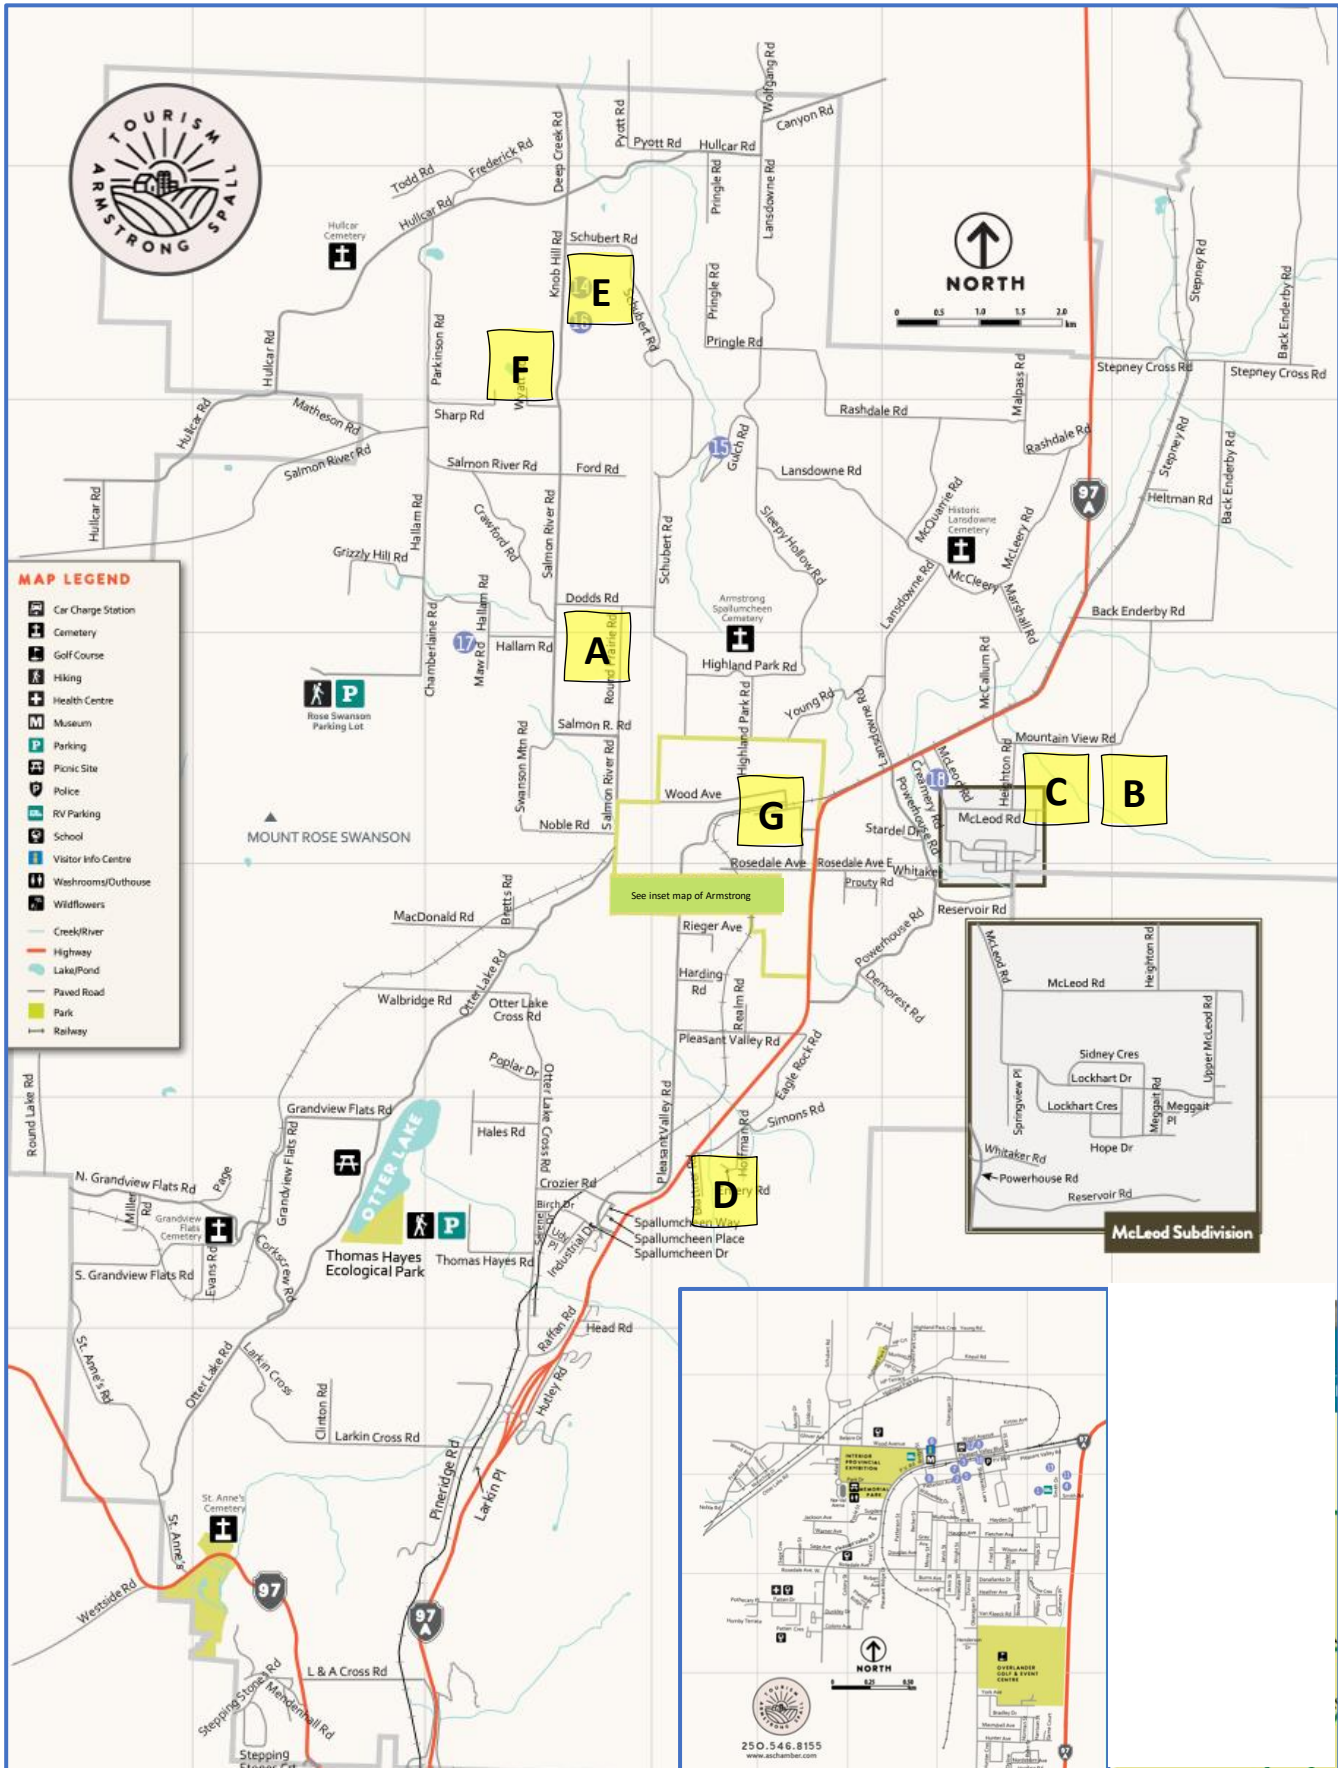

Farm Tour Map 2023

Thank you to the **Armstrong Chamber of Commerce** for the use of the community map!

Participating Farms:

*Please note that tickets *must* be purchased prior to attending farms. Purchase tickets online at [Eventbrite.ca](https://www.eventbrite.ca) or on the day of at the Armstrong Community Garden (by the red caboose).

A

Farrago Ranch
(alpaca farm)
4175 Dodds Road

www.farragoranch.com
<https://www.facebook.com/farrago.ranch.alpacas>
<https://www.instagram.com/farragoranch/>

B

Fresh Valley Farms
(rotational grazed beef,
pork, poultry)
1346 Mountainview
Road

www.freshvalleyfarms.ca
<https://www.facebook.com/freshvalleyfarms/>
<https://www.instagram.com/freshvalleyfarms/>

C

Fresh Valley Farms #2
1476 Mountainview
Road

Note that Fresh Valley Farms has two different types of tours set up.

www.sparrowgrassfieldandflower.com
[Sparrow Grass Field & Flower | Facebook](https://www.facebook.com/SparrowGrassFieldandFlower)
<https://www.instagram.com/sparrowgrassfieldandflower/>

F

Rosebank Farms
(rotational grazed
chickens & turkeys)
4218 Wyatt Road